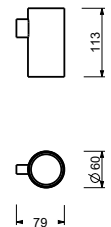

7670

Verre

- mural
- avec conteneur amovible

Chromé	96 02 7670
Noir Mat	96 13 7670
Polished Nickel PVD	96 95 7670
Matt Gun Metal PVD	96 P5 7670
Matt British Gold PVD	96 P6 7670
Matt Copper PVD	96 P9 7670
Deep Black PVD	96 S1 7670
Mokka PVD	96 S5 7670
Brushed Steel Look PVD	96 92 7670
Pure Brass PVD	96 Q7 7670
Raw Metal PVD	96 Q8 7670
Acier Brossé	96 93 7670