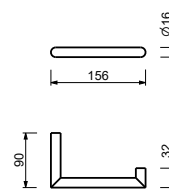

7645

Porte papier

• pour installation horizontale et verticale

Chromé	96 02 7645
Noir Mat	96 13 7645
Polished Nickel PVD	96 95 7645
Matt Gun Metal PVD	96 P5 7645
Matt British Gold PVD	96 P6 7645
Matt Copper PVD	96 P9 7645
Deep Black PVD	96 S1 7645
Mokka PVD	96 S5 7645
Brushed Steel Look PVD	96 92 7645
Pure Brass PVD	96 Q7 7645
Raw Metal PVD	96 Q8 7645
Acier Brossé	96 93 7645