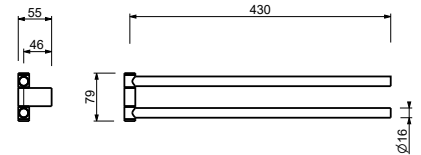

7681

Porte-serviettes

• 35 cm

Chromé	96 02 7681
Noir Mat	96 13 7681
Polished Nickel PVD	96 95 7681
Matt Gun Metal PVD	96 P5 7681
Matt British Gold PVD	96 P6 7681
Matt Copper PVD	96 P9 7681
Deep Black PVD	96 S1 7681
Mokka PVD	96 S5 7681
Brushed Steel Look PVD	96 92 7681
Pure Brass PVD	96 Q7 7681
Raw Metal PVD	96 Q8 7681

7682

Porte-serviettes

• 43 cm

Chromé	96 02 7682
Noir Mat	96 13 7682
Polished Nickel PVD	96 95 7682
Matt Gun Metal PVD	96 P5 7682
Matt British Gold PVD	96 P6 7682
Matt Copper PVD	96 P9 7682
Deep Black PVD	96 S1 7682
Mokka PVD	96 S5 7682
Brushed Steel Look PVD	96 92 7682
Pure Brass PVD	96 Q7 7682
Raw Metal PVD	96 Q8 7682

7615