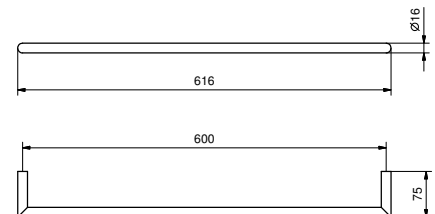

7607

Porte-serviettes

- 60 cm

Chromé	96 02 7607
Noir Mat	96 13 7607
Polished Nickel PVD	96 95 7607
Matt Gun Metal PVD	96 P5 7607
Matt British Gold PVD	96 P6 7607
Matt Copper PVD	96 P9 7607
Deep Black PVD	96 S1 7607
Mokka PVD	96 S5 7607
Brushed Steel Look PVD	96 92 7607
Pure Brass PVD	96 Q7 7607
Raw Metal PVD	96 Q8 7607
Acier Brossé	96 93 7607