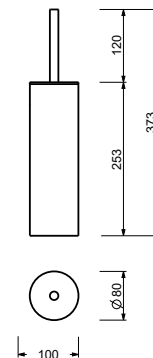

7646

Porte balai

• avec conteneur amovible
• à poser

Chromé	96 02 7646
Noir Mat	96 13 7646
Polished Nickel PVD	96 95 7646
Matt Gun Metal PVD	96 P5 7646
Matt British Gold PVD	96 P6 7646
Matt Copper PVD	96 P9 7646
Deep Black PVD	96 S1 7646
Mokka PVD	96 S5 7646
Brushed Steel Look PVD	96 92 7646
Pure Brass PVD	96 Q7 7646
Raw Metal PVD	96 Q8 7646
Acier Brossé	96 93 7646