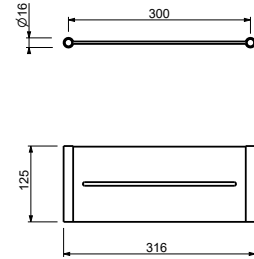

7680

Tablette

- 31,5 cm
- mural

Chromé	96 02 7680
Noir Mat	96 13 7680
Polished Nickel PVD	96 95 7680
Matt Gun Metal PVD	96 P5 7680
Matt British Gold PVD	96 P6 7680
Matt Copper PVD	96 P9 7680
Deep Black PVD	96 S1 7680
Mokka PVD	96 S5 7680
Brushed Steel Look PVD	96 92 7680
Pure Brass PVD	96 Q7 7680
Raw Metal PVD	96 Q8 7680

7606

Porte-serviettes

- 30 cm

Chromé	96 02 7606
Noir Mat	96 13 7606
Polished Nickel PVD	96 95 7606
Matt Gun Metal PVD	96 P5 7606
Matt British Gold PVD	96 P6 7606
Matt Copper PVD	96 P9 7606
Deep Black PVD	96 S1 7606
Mokka PVD	96 S5 7606
Brushed Steel Look PVD	96 92 7606
Pure Brass PVD	96 Q7 7606
Raw Metal PVD	96 Q8 7606
Acier Brossé	96 93 7606

7611

Porte-serviettes

- 45 cm

Chromé	96 02 7611
Noir Mat	96 13 7611
Polished Nickel PVD	96 95 7611
Matt Gun Metal PVD	96 P5 7611
Matt British Gold PVD	96 P6 7611
Matt Copper PVD	96 P9 7611
Deep Black PVD	96 S1 7611
Mokka PVD	96 S5 7611
Brushed Steel Look PVD	96 92 7611
Pure Brass PVD	96 Q7 7611
Raw Metal PVD	96 Q8 7611
Acier Brossé	96 93 7611

7607

Porte-serviettes

- 60 cm

Chromé	96 02 7607
Noir Mat	96 13 7607
Polished Nickel PVD	96 95 7607
Matt Gun Metal PVD	96 P5 7607
Matt British Gold PVD	96 P6 7607
Matt Copper PVD	96 P9 7607
Deep Black PVD	96 S1 7607
Mokka PVD	96 S5 7607
Brushed Steel Look PVD	96 92 7607
Pure Brass PVD	96 Q7 7607
Raw Metal PVD	96 Q8 7607
Acier Brossé	96 93 7607