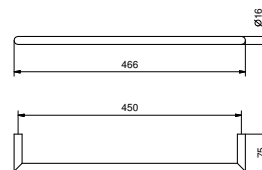

7611

Porte-serviettes

- 45 cm

Chromé	96 02 7611
Noir Mat	96 13 7611
Polished Nickel PVD	96 95 7611
Matt Gun Metal PVD	96 P5 7611
Matt British Gold PVD	96 P6 7611
Matt Copper PVD	96 P9 7611
Deep Black PVD	96 S1 7611
Mokka PVD	96 S5 7611
Brushed Steel Look PVD	96 92 7611
Pure Brass PVD	96 Q7 7611
Raw Metal PVD	96 Q8 7611
Acier Brossé	96 93 7611