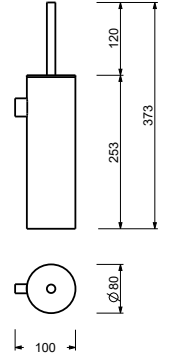

7672

Porte balai

- mural
- avec conteneur amovible

Chromé	96 02 7672
Noir Mat	96 13 7672
Polished Nickel PVD	96 95 7672
Matt Gun Metal PVD	96 P5 7672
Matt British Gold PVD	96 P6 7672
Matt Copper PVD	96 P9 7672
Deep Black PVD	96 S1 7672
Mokka PVD	96 S5 7672
Brushed Steel Look PVD	96 92 7672
Pure Brass PVD	96 Q7 7672
Raw Metal PVD	96 Q8 7672
Acier Brossé	96 93 7672