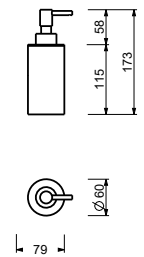

7652

Distributeur pour savon liquide

- avec conteneur amovible
- à poser

Chromé	96 02 7652
Noir Mat	96 13 7652
Polished Nickel PVD	96 95 7652
Matt Gun Metal PVD	96 P5 7652
Matt British Gold PVD	96 P6 7652
Matt Copper PVD	96 P9 7652
Deep Black PVD	96 S1 7652
Mokka PVD	96 S5 7652
Brushed Steel Look PVD	96 92 7652
Pure Brass PVD	96 Q7 7652
Raw Metal PVD	96 Q8 7652
Acier Brossé	96 93 7652