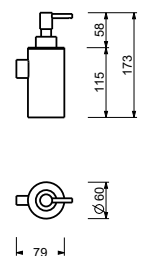

7671

Distributeur pour savon liquide

- mural
- avec conteneur amovible

Chromé	96 02 7671
Noir Mat	96 13 7671
Polished Nickel PVD	96 95 7671
Matt Gun Metal PVD	96 P5 7671
Matt British Gold PVD	96 P6 7671
Matt Copper PVD	96 P9 7671
Deep Black PVD	96 S1 7671
Mokka PVD	96 S5 7671
Brushed Steel Look PVD	96 92 7671
Pure Brass PVD	96 Q7 7671
Raw Metal PVD	96 Q8 7671
Acier Brossé	96 93 7671