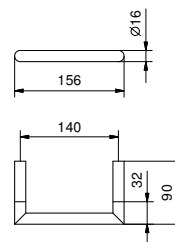

7609

Porte papier

Chromé	96 02 7609
Noir Mat	96 13 7609
Polished Nickel PVD	96 95 7609
Matt Gun Metal PVD	96 P5 7609
Matt British Gold PVD	96 P6 7609
Matt Copper PVD	96 P9 7609
Deep Black PVD	96 S1 7609
Mokka PVD	96 S5 7609
Brushed Steel Look PVD	96 92 7609
Pure Brass PVD	96 Q7 7609
Raw Metal PVD	96 Q8 7609
Acier Brossé	96 93 7609