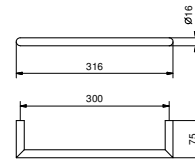

7606

Porte-serviettes

- 30 cm

Chromé	96 02 7606
Noir Mat	96 13 7606
Polished Nickel PVD	96 95 7606
Matt Gun Metal PVD	96 P5 7606
Matt British Gold PVD	96 P6 7606
Matt Copper PVD	96 P9 7606
Deep Black PVD	96 S1 7606
Mokka PVD	96 S5 7606
Brushed Steel Look PVD	96 92 7606
Pure Brass PVD	96 Q7 7606
Raw Metal PVD	96 Q8 7606
Acier Brossé	96 93 7606