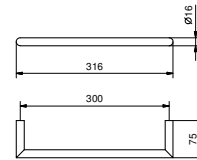

Portasalvietta

- 30 cm

Cromo	96 02 7606
Nero Opaco	96 13 7606
Polished Nickel PVD	96 95 7606
Matt Gun Metal PVD	96 P5 7606
Matt British Gold PVD	96 P6 7606
Matt Copper PVD	96 P9 7606
Deep Black PVD	96 S1 7606
Mokka PVD	96 S5 7606
Brushed Steel Look PVD	96 92 7606
Pure Brass PVD	96 Q7 7606
Raw Metal PVD	96 Q8 7606
Acciaio spazzolato	96 93 7606