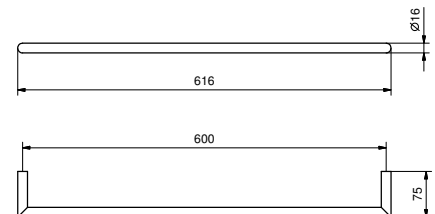

Portasalvietta

- 60 cm

Cromo	96 02 7607
Nero Opaco	96 13 7607
Polished Nickel PVD	96 95 7607
Matt Gun Metal PVD	96 P5 7607
Matt British Gold PVD	96 P6 7607
Matt Copper PVD	96 P9 7607
Deep Black PVD	96 S1 7607
Mokka PVD	96 S5 7607
Brushed Steel Look PVD	96 92 7607
Pure Brass PVD	96 Q7 7607
Raw Metal PVD	96 Q8 7607
Acciaio spazzolato	96 93 7607