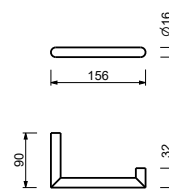

7646

Porta scopino

• con contenitore estraibile
• da appoggio

Cromo	96 02 7646
Nero Opaco	96 13 7646
Polished Nickel PVD	96 95 7646
Matt Gun Metal PVD	96 P5 7646
Matt British Gold PVD	96 P6 7646
Matt Copper PVD	96 P9 7646
Deep Black PVD	96 S1 7646
Mokka PVD	96 S5 7646
Brushed Steel Look PVD	96 92 7646
Pure Brass PVD	96 Q7 7646
Raw Metal PVD	96 Q8 7646
Acciaio spazzolato	96 93 7646