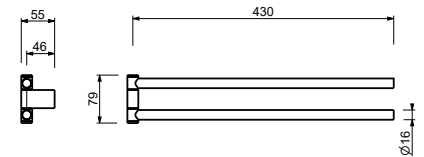

7681

Portasalvietta

• 35 cm

Cromo	96 02 7681
Nero Opaco	96 13 7681
Polished Nickel PVD	96 95 7681
Matt Gun Metal PVD	96 P5 7681
Matt British Gold PVD	96 P6 7681
Matt Copper PVD	96 P9 7681
Deep Black PVD	96 S1 7681
Mokka PVD	96 S5 7681
Brushed Steel Look PVD	96 92 7681
Pure Brass PVD	96 Q7 7681
Raw Metal PVD	96 Q8 7681

7682

Portasalvietta

• 43 cm

Cromo	96 02 7682
Nero Opaco	96 13 7682
Polished Nickel PVD	96 95 7682
Matt Gun Metal PVD	96 P5 7682
Matt British Gold PVD	96 P6 7682
Matt Copper PVD	96 P9 7682
Deep Black PVD	96 S1 7682
Mokka PVD	96 S5 7682
Brushed Steel Look PVD	96 92 7682
Pure Brass PVD	96 Q7 7682
Raw Metal PVD	96 Q8 7682

7615