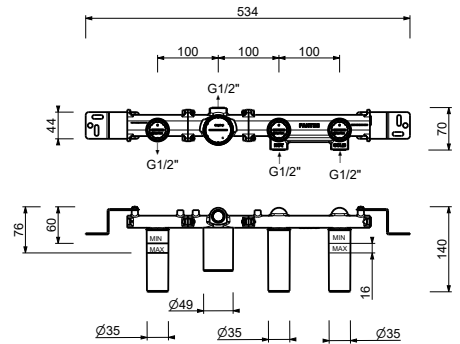

Built-in piece

44 00 R017A