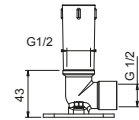

OPTIONAL: Built-in part for plasterboard

W046 91 00 W046