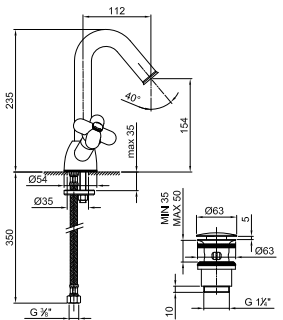

0550F
WITHOUT WASTE

0504
lead ϕ free

3-hole washbasin mixer

- spout projection 11,5 cm
- handles
- flow restrictor 5 l/min at 3 bar
- 90° ceramic cartridge
- flexible supply lines
- WITH pop-up WASTE

Matt Black 60 13 0504
 Matt White 60 29 0504
 Red - Chrome 60 06 050402
 RAL Colour on request * 60 _ 0504

0556F

Single-hole washbasin mixer

- spout projection 11,5 cm
- handles
- flow restrictor 5 l/min at 3 bar
- 90° ceramic cartridge
- flexible supply lines
- WITH pop-up WASTE

Matt Black 60 13 0556F
 Matt White 60 29 0556F
 Red - Chrome 60 06 0556F02
 RAL Colour on request * 60 _ 0556F