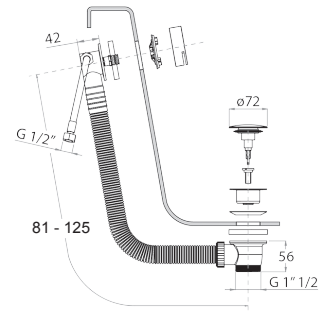

W002

Bathtub drain

- overflow set with filling function
- WITH WASTE

N.B. complete finishing list in the section miscellaneous articles at the end of the pricelist

- Matt Black
- Matt White
- Red
- RAL Colour on request *

- 91 13 W002
- 91 29 W002
- 91 06 W002
- 91 _ W002