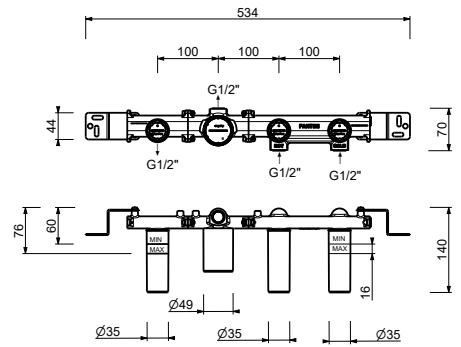

Built-in piece

44 00 R017A