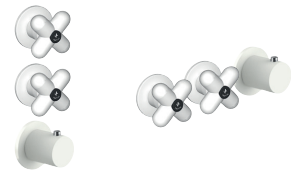

EXAMPLE OF COMBINATION - 2 OUTLETS