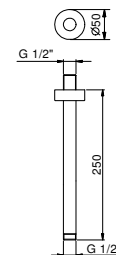

9236

Shower arm

- 25 cm long
- round backplate
- ceiling-mount
- 1/2" inlet

Matt Black	86 13 9236
Matt White	86 29 9236
Red - Chrome	86 06 923602
RAL Colour on request *	86 __ 9236

OPTIONAL: Built-in part for plasterboard

W046	91 00 W046