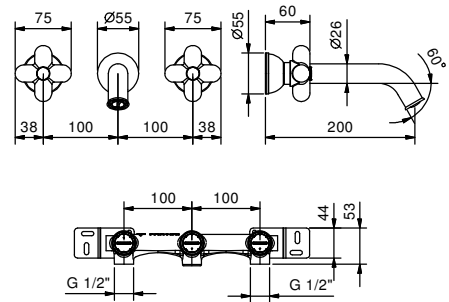

0556F

Single-hole washbasin mixer

- spout projection 11,5 cm
- handles
- flow restrictor 5 l/min at 3 bar
- 90° ceramic cartridge
- flexible supply lines
- WITH pop-up WASTE

Matt Black 60 13 0556F
 Matt White 60 29 0556F
 Red - Chrome 60 06 0556F02
 RAL Colour on request * 60 _ 0556F

lead ϕ free

Wall-mount washbasin mixer

- spout projection 20 cm
- handles
- flow restrictor 5 l/min at 3 bar
- 90° ceramic cartridge
- 1/2" inlets
- WITHOUT WASTE

0511B

External piece

Matt Black 60 13 0511B
 Matt White 60 29 0511B
 Red - Chrome 60 06 0511B02
 RAL Colour on request * 60 _ 0511B

R010A

Built-in piece

44 00 R010A

0562F

Single-hole bidet mixer

- spout projection 12 cm
- handles
- flow restrictor 5 l/min at 3 bar
- 90° ceramic cartridge
- articulated aerator
- flexible supply lines
- WITH WASTE