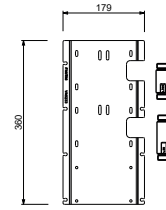

D491A

Built-in piece

19 00 D491A

W275

OPTIONAL - Easy Fix System

- plate and connections:
- for an easy both horizontal and vertical installation of the thermostatic mixers:
 - to install art- H500A / D491A - **1 outlet**
 - to install art- H500A / D491A - **2 outlets**