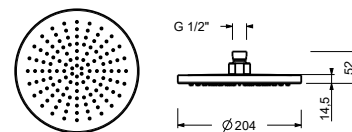

D277A

Built-in piece

19 00 D277A

8136

Rain showerhead

- Ø 20 cm
- base material: brass
- flow restrictor 12 l/min at 3 bar
- anti-lime scale system
- 1/2" inlet
- check valve

NOTE: conditions necessary for the correct functioning: Min. Flow Rate: 10 l/min