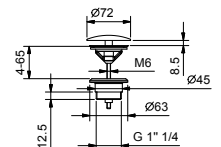

Matt Black	91 13 8435
Matt White	91 29 8435
Red	91 06 8435
RAL Colour on request *	91 _ 8435

9234