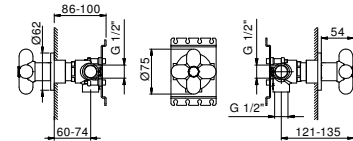

1/2" 2-way built-in diverter

- handle
- **2-way** shut-off diverter with turning knob
- with shutoff
- 1/2" inlet

0676B

External piece

Matt Black	60 13 0676B
Matt White	60 29 0676B
Red - Chrome	60 06 0676B02
RAL Colour on request *	60 _ 0676B