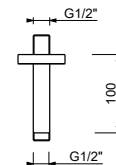

OPTIONAL: Built-in part for plasterboard

W046 91 00 W046

8121

Shower arm

- 10 cm long
- round backplate
- ceiling-mount
- 1/2" inlet

Matt Black	86 13 8121
Matt White	86 29 8121
Red - Chrome	86 06 812102
RAL Colour on request *	86 __ 8121