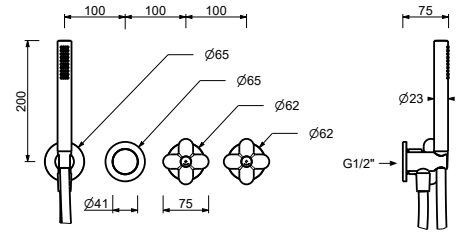

Built-in bathtub/shower mixer

- handles
- without spout
- **2-way** diverter with turning knob
- FIT handshower
- water plug with showerholder
- 150 cm PVC flexible
- 90° ceramic cartridge
- 1/2" inlets

0717B

External piece

Matt Black	60 13 0717B
Matt White	60 29 0717B
Red - Chrome	60 06 0717B02
RAL Colour on request *	60 _ 0717B