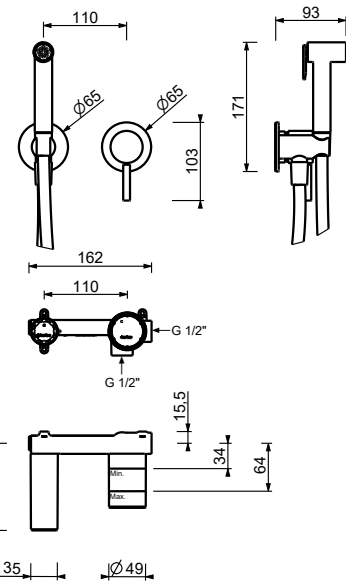

0562F

Single-hole bidet mixer

- spout projection 12 cm
- handles
- flow restrictor 5 l/min at 3 bar
- 90° ceramic cartridge
- articulated aerator
- flexible supply lines
- WITH WASTE

Matt Black	60 13 0562F
Matt White	60 29 0562F
Red - Chrome	60 06 0562F02
RAL Colour on request *	60 __ 0562F

BIDET : traditional cartridge

Hydropray

- for personal care
- Shower mixer included
- water plug with showerholder
- with rosaces
- 120 cm brass flexible hose
- 1/2" inlet

N.B. complete finishing list in the section miscellaneous articles at the end of the pricelist

E857B

External piece

Matt Black	50 13 E857B
Matt White	50 29 E857B
Red - Chrome	50 06 E857B02
RAL Colour on request *	50 __ E857B