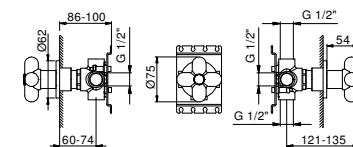

D277A

Built-in piece

19 00 D277A

8136

Rain showerhead

- Ø 20 cm
- base material: brass
- flow restrictor 12 l/min at 3 bar
- anti-lime scale system
- 1/2" inlet
- check valve

NOTE: conditions necessary for the correct functioning: Min. Flow Rate: 10 l/min