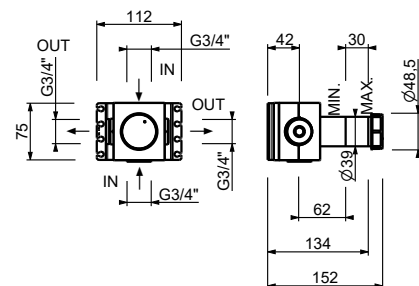

D491A

Built-in piece

19 00 D491A