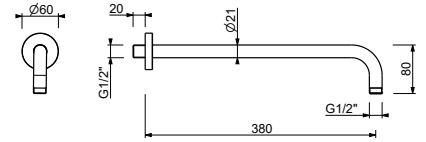

OPTIONAL: Built-in part for plasterboard

W046	91 00 W046
-------------	------------

8124

Shower arm

- 40 cm long
- round backplate
- wall-mount
- 1/2" inlet

Matt Black	86 13 8124
Matt White	86 29 8124
Red - Chrome	86 06 812402
RAL Colour on request *	86 __ 8124