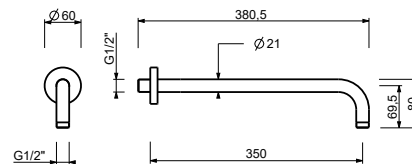

OPTIONAL: Built-in part for plasterboard

W046	91 00 W046
-------------	------------

8137

Shower arm

- 35 cm long
- round backplate
- wall-mount
- 1/2" inlet

Matt Black	86 13 8137
Matt White	86 29 8137
Red - Chrome	86 06 813702
RAL Colour on request *	86 __ 8137