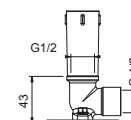

9236

Shower arm

- 25 cm long
- round backplate
- ceiling-mount
- 1/2" inlet

Matt Black	86 13 9236
Matt White	86 29 9236
Red - Chrome	86 06 923602
RAL Colour on request *	86 __ 9236

OPTIONAL: Built-in part for plasterboard

W046	91 00 W046