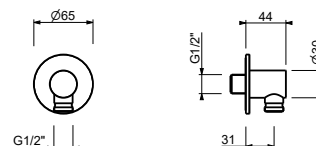

Water plug

- round backplate
- base material: brass
- without shower holder

Chrome	91 02 7034
Matt Black	91 13 7034
Matt White	91 29 7034
RAL Colour on request *	91 __ 7034

9349