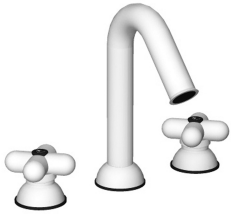

0504
lead ϕ free

3-hole washbasin mixer

- spout projection 11,5 cm
- handles
- flow restrictor 5 l/min at 3 bar
- 90° ceramic cartridge
- flexible supply lines
- WITH pop-up WASTE

Matt Black 60 13 0504
Matt White 60 29 0504
Red - Chrome 60 06 050402
RAL Colour on request * 60 _ 0504