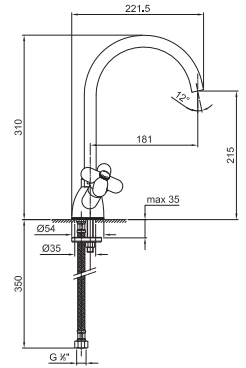

0550F

Single-hole sink mixer

- spout projection 18 cm
- handles
- turning spout
- flow restrictor 8 l/min at 3 bar
- flexible supply lines
- WITHOUT WASTE

Matt Black
Matt White
Red - Chrome
RAL Colour on request *

60 13 0550F
60 29 0550F
60 06 0550F02
60 _ 0550F