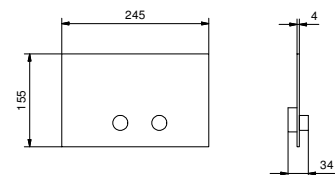

Matt Black	91 13 W216
Matt White	91 29 W216
Red	91 06 W216

W001