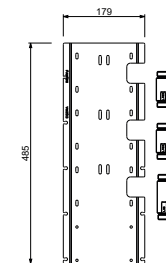

EXAMPLE OF COMBINATION - 1 OUTLET

EXAMPLE OF COMBINATION - 2 OUTLETS

91 00 W275

W276

OPTIONAL - Easy Fix System

- plate and connections:
- for an easy both horizontal and vertical installation of the thermostatic mixers:
 - to install art- H500A / D491A - **3 outlets**