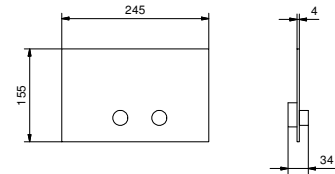

8402

Flush actuator plate GEBERIT

- base material: stainless steel
- projecting push-button controls
- with round controls
- without visible fixing system

N.B. complete finishing list in the section miscellaneous articles at the end of the pricelist
N.B. compatible ONLY WITH Geberit Sigma 8/Sigma 12

Matt Black	91 13 8402
Matt White	91 29 8402
Red	91 06 8402

8403

Flush actuator plate GEBERIT

- base material: stainless steel
- flush fit controls
- with square controls
- without visible fixing system

N.B. complete finishing list in the section miscellaneous articles at the end of the pricelist
N.B. compatible ONLY WITH Geberit Sigma 8/Sigma 12

Matt Black	91 13 8403
Matt White	91 29 8403
Red	91 06 8403

W216

Flush actuator plate TECE

- base material: stainless steel
- projecting push-button controls
- with round controls
- minimum depth: see installation instructions
- without visible fixing system

N.B. complete finishing list in the section miscellaneous articles at the end of the pricelist
N.B. compatible ONLY WITH Tecebox Octa II

Matt Black	91 13 W216
Matt White	91 29 W216
Red	91 06 W216

W001

Bathtub drain

- WITH WASTE

N.B. complete finishing list in the section miscellaneous articles at the end of the pricelist

Matt Black	91 13 W001
Matt White	91 29 W001
Red	91 06 W001
RAL Colour on request *	91 _ W001