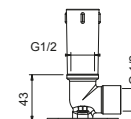

OPTIONAL: Built-in part for plasterboard

W046	91 00 W046