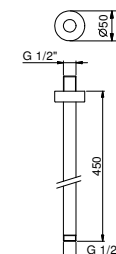

OPTIONAL: Built-in part for plasterboard

W046	91 00 W046