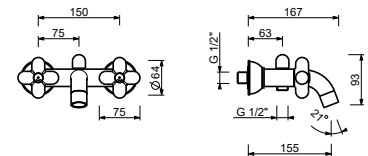

Wall-mount bathtub mixer

- spout projection 15,5 cm
- handles
- **2-way** automatic diverter
- FIT handshower
- handshower holder
- 150 cm PVC flexible
- 150 cm brass flexible hose in 06 and Ral versions of your choice
- 90° ceramic cartridge

Matt Black	60 13 0516
Matt White	60 29 0516
Red - Chrome	60 06 051602
RAL Colour on request *	60 _ 0516