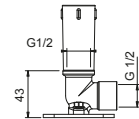

OPTIONAL: Built-in part for plasterboard

W046 91 00 W046