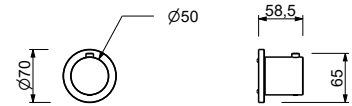

3/4" built-in thermostatic shower mixer

- handle
- 3/4" inlets
- soundproof
- without stop valve **to be ordered separately**

N.B. The mixer must always be purchased with a 3/4" or 1/2" shut-off valve

H700B

External piece

Matt Black	87 13 H700B
Matt White	87 29 H700B
Red - Chrome	87 06 H700B02
RAL Colour on request *	87 _ H700B