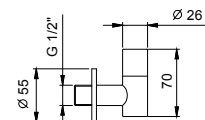

Matt Black	91 13 8364
Matt White	91 29 8364
Red	91 06 8364
RAL Colour on request *	91 _ 8364