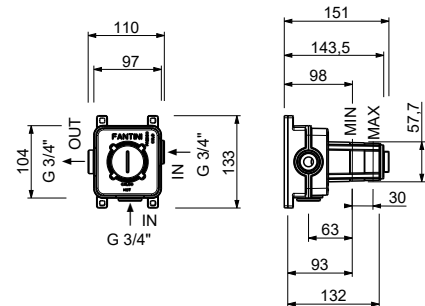

3/4" built-in thermostatic shower mixer

- handle
- 3/4" inlets
- soundproof
- without stop valve **to be ordered separately**

N.B. The mixer must always be purchased with a 3/4" or 1/2" shut-off valve

H700B

External piece

Matt Black	87 13 H700B
Matt White	87 29 H700B
Red - Chrome	87 06 H700B02
RAL Colour on request *	87 _ H700B

H500A

Built-in piece

44 00 H500A