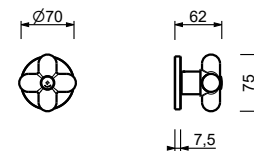

0691B

External piece

Matt Black	60 13 0691B
Matt White	60 29 0691B
Red - Chrome	60 06 0691B02
RAL Colour on request *	60 _ 0691B