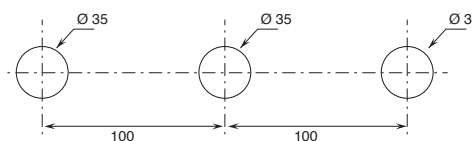

I BALOCCHI is supplied as standard with HANDLES.

All washbasin and bidet mixers are fitted with 5 l/min **flow restrictors**.

BASINS HOLE SIZE:

- For single-hole washbasin and bidet mixers.

- 3-hole washbasin mixer.