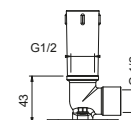

OPTIONAL: Built-in part for plasterboard

W046	91 00 W046