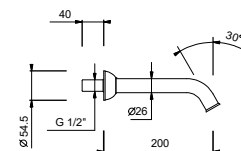

Wall-mount bathtub spout

- spout projection 20 cm
- 1/2" inlet

Matt Black	60 13 0545
Matt White	60 29 0545
Red - Chrome	60 06 054502
RAL Colour on request *	60 _ 0545