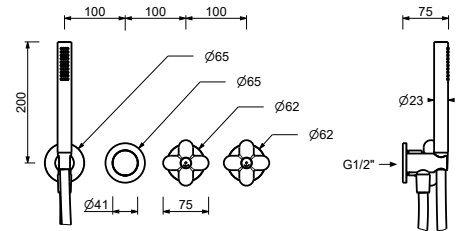

Built-in bathtub/shower mixer

- handles
- without spout
- **2-way** diverter with turning knob
- FIT handshower
- water plug with showerholder
- 150 cm PVC flexible
- 90° ceramic cartridge
- 1/2" inlets

0717B

External piece

Matt Black	60 13 0717B
Matt White	60 29 0717B
Red - Chrome	60 06 0717B02
RAL Colour on request *	60 _ 0717B

R017A