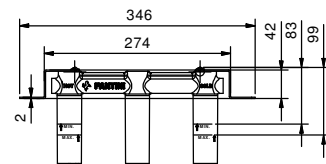

R010A

Built-in piece

44 00 R010A

0562F

Single-hole bidet mixer

- spout projection 12 cm
- handles
- flow restrictor 5 l/min at 3 bar
- 90° ceramic cartridge
- articulated aerator
- flexible supply lines
- WITH WASTE