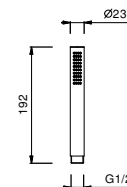

8783

Handshower

- FIT
- base material: brass
- flow restrictor 9 l/min
- anti-lime scale system
- check valve

Matt Black	90 13 8783
Matt White	90 29 8783
Red	90 06 8783
RAL Colour on request *	90 __ 8783