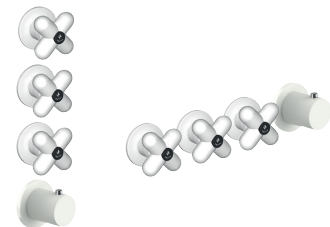

EXAMPLE OF COMBINATION - 3 OUTLETS