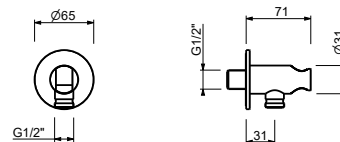

9323

Water plug

- round backplate
- base material: brass
- fixed handshower holder
- connection for flexible with conical nut

Chrome	91 02 9323
Matt Black	91 13 9323
Matt White	91 29 9323
RAL Colour on request *	91 __ 9323

7034