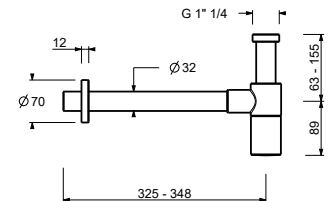

Bottle trap

- 1" 1/4
- for washbasin

N.B. complete finishing list in the section miscellaneous articles at the end of the pricelist