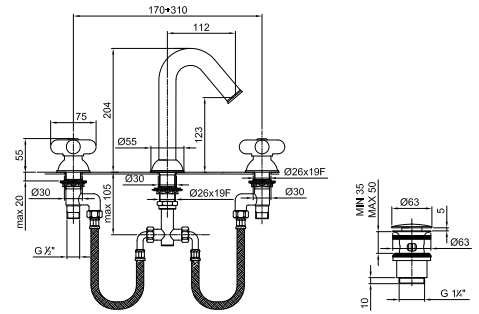

0550F
WITHOUT WASTE

0504
lead ϕ free

3-hole washbasin mixer

- spout projection 11,5 cm
- handles
- flow restrictor 5 l/min at 3 bar
- 90° ceramic cartridge
- flexible supply lines
- WITH pop-up WASTE

Matt Black 60 13 0504
 Matt White 60 29 0504
 Red - Chrome 60 06 050402
 RAL Colour on request * 60 _ 0504