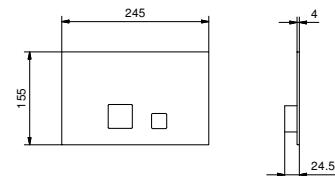

8402

Flush actuator plate GEBERIT

- base material: stainless steel
- projecting push-button controls
- with round controls
- without visible fixing system

N.B. complete finishing list in the section miscellaneous articles at the end of the pricelist
N.B. compatible ONLY WITH Geberit Sigma 8/Sigma 12

Matt Black	91 13 8402
Matt White	91 29 8402
Red	91 06 8402

8403

Flush actuator plate GEBERIT

- base material: stainless steel
- flush fit controls
- with square controls
- without visible fixing system

N.B. complete finishing list in the section miscellaneous articles at the end of the pricelist
N.B. compatible ONLY WITH Geberit Sigma 8/Sigma 12

Matt Black	91 13 8403
Matt White	91 29 8403
Red	91 06 8403

W216

Flush actuator plate TECE

- base material: stainless steel
- projecting push-button controls
- with round controls
- minimum depth: see installation instructions
- without visible fixing system

N.B. complete finishing list in the section miscellaneous articles at the end of the pricelist
N.B. compatible ONLY WITH Tecebox Octa II

Matt Black	91 13 W216
Matt White	91 29 W216
Red	91 06 W216

W001

Bathtub drain

- WITH WASTE

N.B. complete finishing list in the section miscellaneous articles at the end of the pricelist

Matt Black	91 13 W001
Matt White	91 29 W001
Red	91 06 W001
RAL Colour on request *	91 _ W001