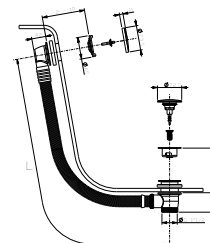

Matt Black	91 13 W001
Matt White	91 29 W001
Red	91 06 W001
RAL Colour on request *	91 _ W001