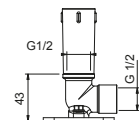

OPTIONAL: Built-in part for plasterboard

W046 91 00 W046