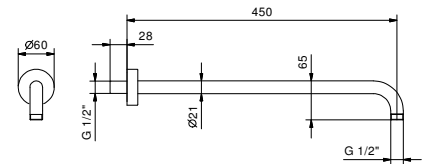

OPTIONAL: Built-in part for plasterboard

W046 91 00 W046

8028

Shower arm

- 45 cm long
- round backplate
- wall-mount
- 1/2" inlet

Matt Black	86 13 8028
Matt White	86 29 8028
Red - Chrome	86 06 802802
RAL Colour on request *	86 __ 8028