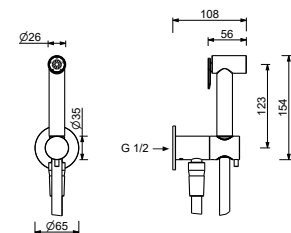

W291

Hydrobrush

- for WC cleaning
- water plug with showerholder
- stop valve
- round backplate
- 120 cm brass flexible hose

N.B. complete finishing list in the section miscellaneous articles at the end of the pricelist

Matt Black	91 13 W291
Matt White	91 29 W291
Red	91 06 W291
RAL Colour on request *	91 __ W291