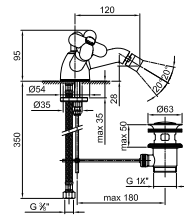

0562F

Single-hole bidet mixer

- spout projection 12 cm
- handles
- flow restrictor 5 l/min at 3 bar
- 90° ceramic cartridge
- articulated aerator
- flexible supply lines
- WITH WASTE

Matt Black	60 13 0562F
Matt White	60 29 0562F
Red - Chrome	60 06 0562F02
RAL Colour on request *	60 __ 0562F

BIDET : traditional cartridge

Hydropray

- for personal care
- Shower mixer included
- water plug with showerholder
- with rosaces
- 120 cm brass flexible hose
- 1/2" inlet

N.B. complete finishing list in the section miscellaneous articles at the end of the pricelist

E857B

External piece

Matt Black	50 13 E857B
Matt White	50 29 E857B
Red - Chrome	50 06 E857B02
RAL Colour on request *	50 __ E857B

M111A

Built-in piece

44 00 M111A

W291

Hydrobrush

- for WC cleaning
- water plug with showerholder
- stop valve
- round backplate
- 120 cm brass flexible hose

N.B. complete finishing list in the section miscellaneous articles at the end of the pricelist

Matt Black	91 13 W291
Matt White	91 29 W291
Red	91 06 W291
RAL Colour on request *	91 __ W291