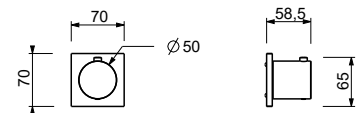

H500B

External piece

Chrome	87 02 H500B
Polished Nickel PVD	87 95 H500B
Matt Gun Metal PVD	87 P5 H500B
Matt British Gold PVD	87 P6 H500B
Matt Copper PVD	87 P9 H500B
Deep Black PVD	87 S1 H500B
Pure Brass PVD	87 Q7 H500B
Raw Metal PVD	87 Q8 H500B
Brushed Stainless Steel	87 93 H500B