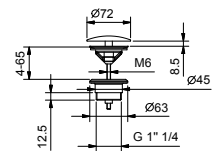

8434

Waste

- 1" 1/4
- pushing plug
- for washbasin without overflow
- for washbasin with overflow
- universal

N.B. complete finishing list in the section miscellaneous articles at the end of the pricelist

Chrome	91 02 8434
Polished Nickel PVD	91 95 8434
Matt Gun Metal PVD	91 P5 8434
Matt British Gold PVD	91 P6 8434
Matt Copper PVD	91 P9 8434
Deep Black PVD	91 S1 8434
Pure Brass PVD	91 Q7 8434
Raw Metal PVD	91 Q8 8434
Brushed Stainless Steel	91 93 8434

8435

Waste

- 1" 1/4
- for washbasin without overflow
- for washbasin with overflow
- unrestricted outlet
- universal

N.B. complete finishing list in the section miscellaneous articles at the end of the pricelist

Chrome	91 02 8435
Polished Nickel PVD	91 95 8435
Matt Gun Metal PVD	91 P5 8435
Matt British Gold PVD	91 P6 8435
Matt Copper PVD	91 P9 8435
Deep Black PVD	91 S1 8435
Pure Brass PVD	91 Q7 8435
Raw Metal PVD	91 Q8 8435
Brushed Stainless Steel	91 93 8435

9234

Bottle trap

- 1" 1/4
- for washbasin

N.B. complete finishing list in the section miscellaneous articles at the end of the pricelist

Chrome	91 02 9234
Polished Nickel PVD	91 95 9234
Matt Gun Metal PVD	91 P5 9234
Matt British Gold PVD	91 P6 9234
Matt Copper PVD	91 P9 9234
Deep Black PVD	91 S1 9234
Pure Brass PVD	91 Q7 9234
Raw Metal PVD	91 Q8 9234
Brushed Stainless Steel	91 93 9234