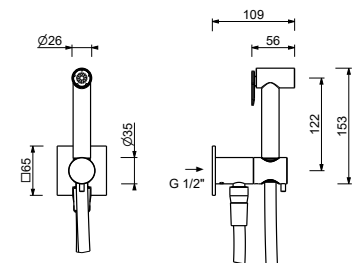

M111A

Built-in piece

44 00 M111A

W292

Hydrobrush

- for WC cleaning
- water plug with showerholder
- stop valve
- square backplate
- 120 cm brass flexible hose
- 1/2" inlet

Chrome	91 02 W292
Polished Nickel PVD	91 95 W292
Matt Gun Metal PVD	91 P5 W292
Matt British Gold PVD	91 P6 W292
Matt Copper PVD	91 P9 W292
Deep Black PVD	91 S1 W292
Pure Brass PVD	91 Q7 W292
Raw Metal PVD	91 Q8 W292
Brushed Stainless Steel	91 93 W292