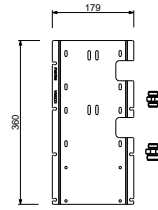

D491A

Built-in piece

19 00 D491A

W269

OPTIONAL - Easy Fix System

- plate and connections:
- for an easy both horizontal and vertical installation of the thermostatic mixers:
 - to install art- H500A / H590A - **1 outlet**
 - to install art- H500A / H590A - **2 outlets**