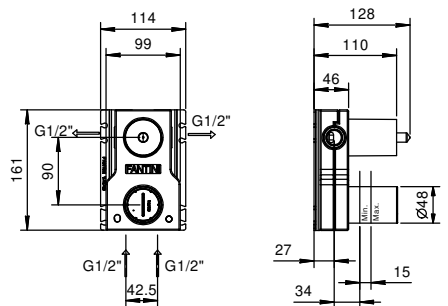

M585A

Built-in piece

44 00 M585A