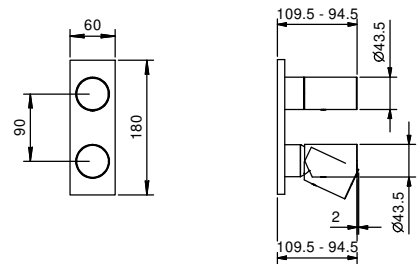

G787B

External piece

Chrome	31 02 G787B
Polished Nickel PVD	31 95 G787B
Matt Gun Metal PVD	31 P5 G787B
Matt British Gold PVD	31 P6 G787B
Matt Copper PVD	31 P9 G787B
Deep Black PVD	31 S1 G787B
Pure Brass PVD	31 Q7 G787B
Raw Metal PVD	31 Q8 G787B
Brushed Stainless Steel	31 93 G787B