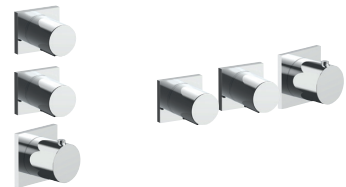

EXAMPLE OF COMBINATION - 2 OUTLETS