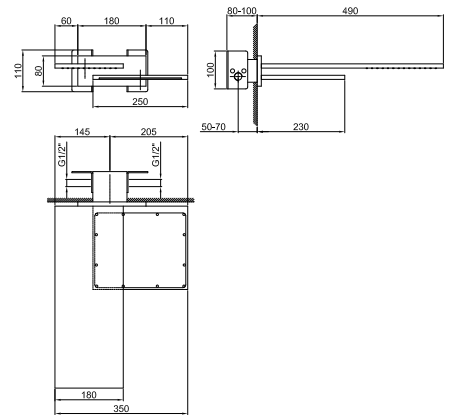

Double showerhead

- rain
- waterfall
- base material: brass
- base material: stainless steel
- wall-mount
- flow restrictor 17 l/min at 3 bar
- anti-lime scale system
- 1/2" inlet
- minimum flow rate 12 l/min

NOTE: conditions necessary for the correct functioning: Min. Flow Rate: 12 l/min

8035B

External piece

Chrome	86 02 8035B
Polished Nickel PVD	86 95 8035B
Matt Gun Metal PVD	86 P5 8035B
Matt British Gold PVD	86 P6 8035B
Matt Copper PVD	86 P9 8035B
Deep Black PVD	86 S1 8035B
Pure Brass PVD	86 Q7 8035B
Raw Metal PVD	86 Q8 8035B
Brushed Stainless Steel	86 93 8035B

8035A

Built-in piece

86 00 8035A