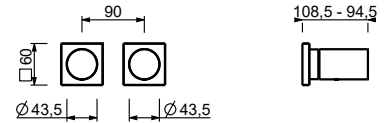

Built-in shower mixer

- handles
- with rosaces
- **3-way** diverter with turning knob
- 1/2" inlets
- for horizontal installation only
- soundproof

G789B

External piece

Chrome	31 02 G789B
Polished Nickel PVD	31 95 G789B
Matt Gun Metal PVD	31 P5 G789B
Matt British Gold PVD	31 P6 G789B
Matt Copper PVD	31 P9 G789B
Deep Black PVD	31 S1 G789B
Pure Brass PVD	31 Q7 G789B
Raw Metal PVD	31 Q8 G789B
Brushed Stainless Steel	31 93 G789B