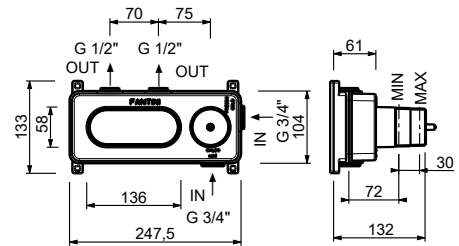

H572A

Built-in piece

44 00 H572A