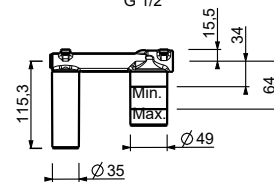

lead ϕ free

Wall-mount washbasin mixer

- spout projection 19 cm
- handle
- with plate
- flow restrictor 5 l/min at 3 bar
- 1/2" inlets
- WITHOUT WASTE

G713B

External piece

Chrome	31 02 G713B
Polished Nickel PVD	31 95 G713B
Matt Gun Metal PVD	31 P5 G713B
Matt British Gold PVD	31 P6 G713B
Matt Copper PVD	31 P9 G713B
Deep Black PVD	31 S1 G713B
Pure Brass PVD	31 Q7 G713B
Raw Metal PVD	31 Q8 G713B
Brushed Stainless Steel	31 93 G713B