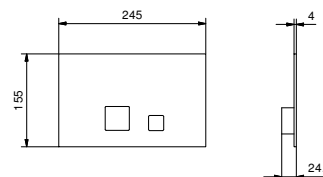

Flush actuator plate GEBERIT

- base material: stainless steel
- flush fit controls
- with square controls
- without visible fixing system

N.B. complete finishing list in the section miscellaneous articles at the end of the pricelist

N.B. compatible ONLY WITH Geberit Sigma 8/Sigma 12