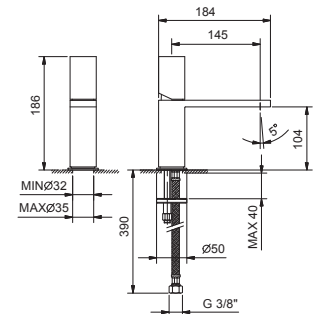

3003WF
lead $\emptyset$ free

Single-hole washbasin mixer with extended spout

- spout projection 14,5 cm
- handle
- flow restrictor 5 l/min at 3 bar
- flexible supply lines
- WITHOUT WASTE

Chrome	31 02 3003WF
Polished Nickel PVD	31 95 3003WF
Matt Gun Metal PVD	31 P5 3003WF
Matt British Gold PVD	31 P6 3003WF
Matt Copper PVD	31 P9 3003WF
Deep Black PVD	31 S1 3003WF
Pure Brass PVD	31 Q7 3003WF
Raw Metal PVD	31 Q8 3003WF
Brushed Stainless Steel	31 93 3003WF