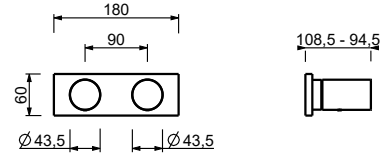

Built-in shower mixer

- handles
- with plate
- **3-way** diverter with turning knob
- 1/2" inlets
- soundproof
- for horizontal installation only

G784B

External piece

Chrome	31 02 G784B
Polished Nickel PVD	31 95 G784B
Matt Gun Metal PVD	31 P5 G784B
Matt British Gold PVD	31 P6 G784B
Matt Copper PVD	31 P9 G784B
Deep Black PVD	31 S1 G784B
Pure Brass PVD	31 Q7 G784B
Raw Metal PVD	31 Q8 G784B
Brushed Stainless Steel	31 93 G784B