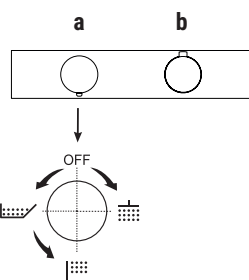

The built-in 3/4" thermostatic shower mixer is available:

- art. **G872B+D372A** - 2 outlets

- art. **G873B+D373A** - 3 outlets

EXAMPLE:

art. G873B+D373A

a) shut-off rotating diverter - By rotating the diverter knob from centre to right clockwise, one opens the first outlet, shuts off at the centre and rotating left opens the second and third outlets in a sequence.

d) temperature control.

Base material: BRASS

Finishing:

- 02 Chrome
- 95 Polished Nickel PVD
- P5 Matt Gun Metal PVD
- P6 Matt British Gold PVD
- P9 Matt Copper PVD
- S1 Deep Black PVD
- Q7 Pure Brass PVD
- Q8 Raw Metal PVD

Base material: STAINLESS STEEL AISI

316/316 L

Finishing:

- 93 Brushed Stainless Steel

* For spare parts, accessories, miscellaneous items and extensions please refer to specific pricelist sections