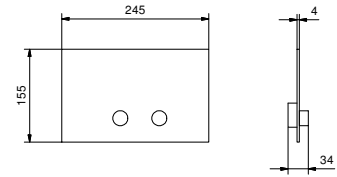

W216

Flush actuator plate TECE

- base material: stainless steel
- projecting push-button controls
- with round controls
- minimum depth: see installation instructions
- without visible fixing system

N.B. complete finishing list in the section miscellaneous articles at the end of the pricelist

N.B. compatible ONLY WITH Tecebox Octa II