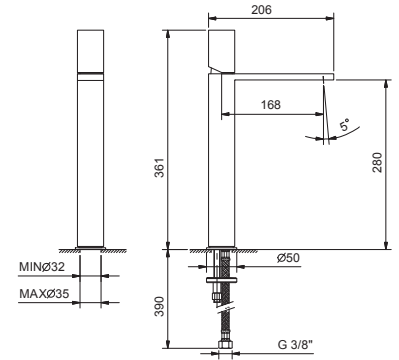

3006WF
lead ϕ free

Single-hole high washbasin mixer

- spout projection 17 cm
- handle
- flow restrictor 5 l/min at 3 bar
- flexible supply lines
- WITHOUT WASTE

Chrome	31 02 3006WF
Polished Nickel PVD	31 95 3006WF
Matt Gun Metal PVD	31 P5 3006WF
Matt British Gold PVD	31 P6 3006WF
Matt Copper PVD	31 P9 3006WF
Deep Black PVD	31 S1 3006WF
Pure Brass PVD	31 Q7 3006WF
Raw Metal PVD	31 Q8 3006WF
Brushed Stainless Steel	31 93 3006WF