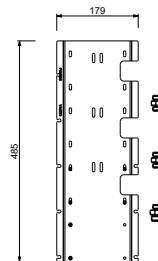

EXAMPLE OF COMBINATION - 1 OUTLET

EXAMPLE OF COMBINATION - 2 OUTLETS

91 00 W269

W270

OPTIONAL - Easy Fix System

- plate and connections:
- for an easy both horizontal and vertical installation of the thermostatic mixers:
 - to install art- H500A / H590A - **3 outlets**