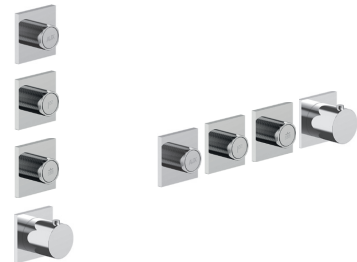

EXAMPLE OF COMBINATION - 3 OUTLETS