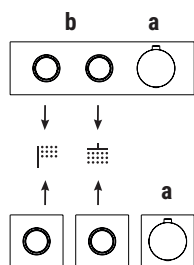

Mixers - ON/OFF buttons

3/4" shower thermostatic mixers with ON/OFF buttons and flow regulation are available with "single" plate, where thermostatic and buttons are integrated (art. H572B+H572A), or with thermostatic mixer and shut-off valves (with rosettes) orderable separately (art. H500B+H500A or art. H590B/H591B/H592B+H590A).

EXAMPLE:

art. H572B+H572A or art. H500B+H500A / H590B+H590A / H591B+H590A

a) temperature control.

b) control for:

- ON/OFF function by pressing the button
- flow adjustment function by rotating the ring