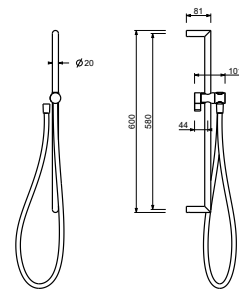

8052

Shower set

- square escutcheon 60x60 mm thickness 10
 - SUN handshower
 - water plug with showerholder
 - 150 cm PVC flexible
 - 1/2" inlet
- NOTE: FIT handshower in PVD and 93 finishes

- | | |
|--------------------------------|-------------------|
| Chrome | 86 02 8052 |
| Polished Nickel PVD | 86 95 8052 |
| Matt Gun Metal PVD | 86 P5 8052 |
| Matt British Gold PVD | 86 P6 8052 |
| Matt Copper PVD | 86 P9 8052 |
| Deep Black PVD | 86 S1 8052 |
| Pure Brass PVD | 86 Q7 8052 |
| Raw Metal PVD | 86 Q8 8052 |
| Brushed Stainless Steel | 86 93 8052 |

8145

Shower rail

- 60 cm long
- 150 cm PVC flexible
- adjustable slider
- without water plug
- without handshower

Chrome	86 02 8145
Polished Nickel PVD	86 95 8145
Matt Gun Metal PVD	86 P5 8145
Matt British Gold PVD	86 P6 8145
Matt Copper PVD	86 P9 8145
Deep Black PVD	86 S1 8145
Pure Brass PVD	86 Q7 8145
Raw Metal PVD	86 Q8 8145
Brushed Stainless Steel	86 93 8145

9247

Shower rail

- 90 cm long
- 150 cm PVC flexible
- adjustable slider
- without water plug
- without handshower

Chrome	86 02 9247
Polished Nickel PVD	86 95 9247
Matt Gun Metal PVD	86 P5 9247
Matt British Gold PVD	86 P6 9247
Matt Copper PVD	86 P9 9247
Deep Black PVD	86 S1 9247
Brushed Stainless Steel	86 93 9247