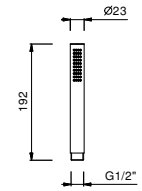

8145

Shower rail

- 60 cm long
- 150 cm PVC flexible
- adjustable slider
- without water plug
- without handshower

Chrome	86 02 8145
Polished Nickel PVD	86 95 8145
Matt Gun Metal PVD	86 P5 8145
Matt British Gold PVD	86 P6 8145
Matt Copper PVD	86 P9 8145
Deep Black PVD	86 S1 8145
Pure Brass PVD	86 Q7 8145
Raw Metal PVD	86 Q8 8145
Brushed Stainless Steel	86 93 8145