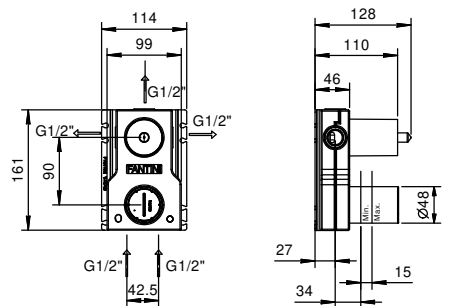

M587A

Built-in piece

44 00 M587A