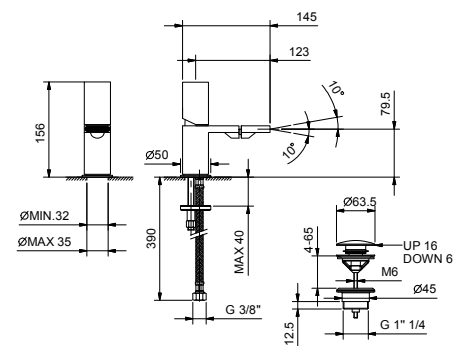

3008F

Single-hole bidet mixer

- spout projection 12,5 cm
- handle
- flow restrictor 5 l/min at 3 bar
- articulated aerator
- flexible supply lines
- WITH pop-up WASTE

Chrome	31 02 3008F
Polished Nickel PVD	31 95 3008F
Matt Gun Metal PVD	31 P5 3008F
Matt British Gold PVD	31 P6 3008F
Matt Copper PVD	31 P9 3008F
Deep Black PVD	31 S1 3008F
Pure Brass PVD	31 Q7 3008F
Raw Metal PVD	31 Q8 3008F
Brushed Stainless Steel	31 93 3008F