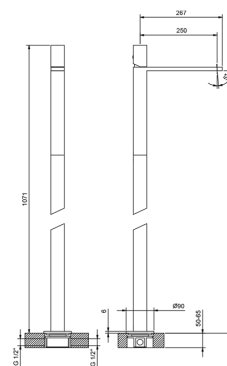

lead ρ free

Floor-mount washbasin mixer

- spout projection 25 cm
- handle
- flow restrictor 5 l/min at 3 bar
- 1/2" inlets
- WITHOUT WASTE

3036B

External piece

Chrome	31 02 3036B
Polished Nickel PVD	31 95 3036B
Matt Gun Metal PVD	31 P5 3036B
Matt British Gold PVD	31 P6 3036B
Matt Copper PVD	31 P9 3036B
Deep Black PVD	31 S1 3036B
Brushed Stainless Steel	31 93 3036B

3336A

Built-in piece

19 00 3336A