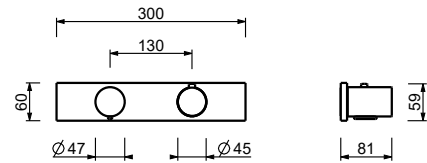

3/4" built-in thermostatic shower mixer

- handles
- **3-way** shut-off diverter with turning knob
- for horizontal installation only
- 3/4" inlets

G873B

External piece

Chrome	31 02 G873B
Polished Nickel PVD	31 95 G873B
Matt Gun Metal PVD	31 P5 G873B
Matt British Gold PVD	31 P6 G873B
Matt Copper PVD	31 P9 G873B
Deep Black PVD	31 S1 G873B
Pure Brass PVD	31 Q7 G873B
Raw Metal PVD	31 Q8 G873B
Brushed Stainless Steel	31 93 G873B