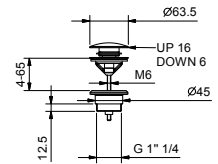

8434

Waste

- 1" 1/4
- pushing plug
- for washbasin without overflow
- for washbasin with overflow
- universal

N.B. complete finishing list in the section miscellaneous articles at the end of the pricelist

Chrome	91 02 8434
Polished Nickel PVD	91 95 8434
Matt Gun Metal PVD	91 P5 8434
Matt British Gold PVD	91 P6 8434
Matt Copper PVD	91 P9 8434
Deep Black PVD	91 S1 8434
Pure Brass PVD	91 Q7 8434
Raw Metal PVD	91 Q8 8434
Brushed Stainless Steel	91 93 8434

8435

Waste

- 1" 1/4
- for washbasin without overflow
- for washbasin with overflow
- unrestricted outlet
- universal

N.B. complete finishing list in the section miscellaneous articles at the end of the pricelist