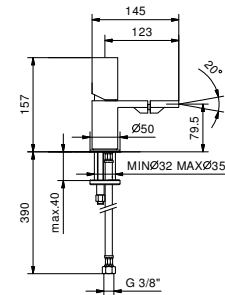

3336A

Built-in piece

19 00 3336A

3008WF

Single-hole bidet mixer

- spout projection 12,5 cm
- handle
- flow restrictor 5 l/min at 3 bar
- articulated aerator
- flexible supply lines
- WITHOUT WASTE

Chrome	31 02 3008WF
Polished Nickel PVD	31 95 3008WF
Matt Gun Metal PVD	31 P5 3008WF
Matt British Gold PVD	31 P6 3008WF
Matt Copper PVD	31 P9 3008WF
Deep Black PVD	31 S1 3008WF
Pure Brass PVD	31 Q7 3008WF
Raw Metal PVD	31 Q8 3008WF
Brushed Stainless Steel	31 93 3008WF