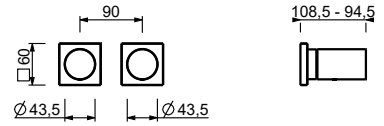

M585A

Built-in piece

44 00 M585A

Built-in shower mixer

- handles
- with rosaces
- **2-way** diverter with turning knob
- 1/2" inlets
- soundproof
- for horizontal installation only

G781B

External piece

Chrome	31 02 G781B
Polished Nickel PVD	31 95 G781B
Matt Gun Metal PVD	31 P5 G781B
Matt British Gold PVD	31 P6 G781B
Matt Copper PVD	31 P9 G781B
Deep Black PVD	31 S1 G781B
Pure Brass PVD	31 Q7 G781B
Raw Metal PVD	31 Q8 G781B
Brushed Stainless Steel	31 93 G781B