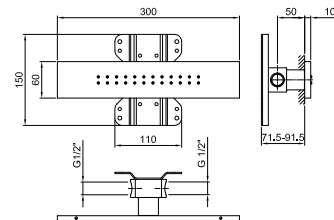

8034A

Built-in piece

86 00 8034A