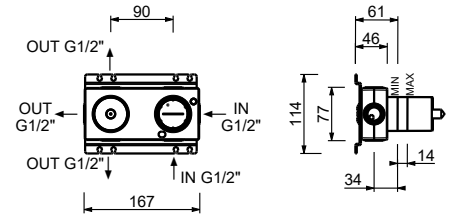

M687A

Built-in piece

44 00 M687A