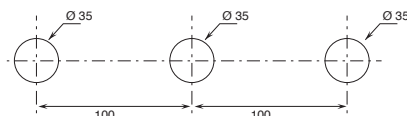

Technical information

MILANO is supplied as standard with HANDLES.

All washbasin and bidet mixers are fitted with 5 l/min **flow restrictors**.

All washbasin mixers are fitted with a **swivel aerator** that can be manually adjusted by 5°.

BASINS HOLE SIZE:

- Washbasin and bidet mixers:

the box includes a cover plate to be placed at the bottom of the mixer as cover for the hole.

If the hole diameter is within MIN 32 mm - MAX 33 mm: **THERE IS NO NEED FOR THE COVER PLATE.**

If the hole diameter is within MIN 33,1 mm - MAX 35 mm: **THE COVER PLATE IS NEEDED.**

- 3-hole washbasin mixer.

Mixers - ON/OFF buttons

3/4" shower thermostatic mixers with ON/OFF buttons and flow regulation are available with "single" plate, where thermostatic and buttons are integrated (art. H572B+H572A), or with thermostatic mixer and shut-off valves (with rosettes) orderable separately (art. H500B+H500A or art. H590B/H591B/H592B+H590A).

EXAMPLE:

art. H572B+H572A or art. H500B+H500A / H590B+H590A / H591B+H590A

a) temperature control.

b) control for:

- ON/OFF function by pressing the button
- flow adjustment function by rotating the ring

The built-in 3/4" thermostatic shower mixer is available:

- art. **G872B+D372A** - 2 outlets

- art. **G873B+D373A** - 3 outlets

EXAMPLE:

art. G873B+D373A

a) shut-off rotating diverter - By rotating the diverter knob from centre to right clockwise, one opens the first outlet, shuts off at the centre and rotating left opens the second and third outlets in a sequence.

d) temperature control.

Base material: BRASS

Finishing:

- 02 Chrome
- 95 Polished Nickel PVD
- P5 Matt Gun Metal PVD
- P6 Matt British Gold PVD
- P9 Matt Copper PVD
- S1 Deep Black PVD
- Q7 Pure Brass PVD
- Q8 Raw Metal PVD

Base material: STAINLESS STEEL AISI

316/316 L

Finishing:

- 93 Brushed Stainless Steel