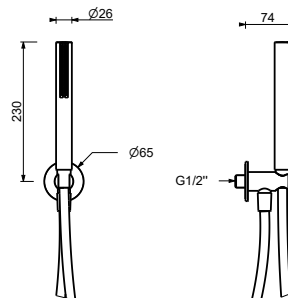

8036A

Built-in piece

86 00 8036A

8148

Shower set

- square escutcheon 70x70 mm thickness 7,5
- FIT handshower
- water plug with showerholder
- 150 cm PVC flexible
- 1/2" inlet

Chrome	86 02 8148
Polished Nickel PVD	86 95 8148
Matt Gun Metal PVD	86 P5 8148
Matt British Gold PVD	86 P6 8148
Matt Copper PVD	86 P9 8148
Deep Black PVD	86 S1 8148
Brushed Steel Look PVD	86 92 8148
Pure Brass PVD	86 Q7 8148
Raw Metal PVD	86 Q8 8148

8051

Shower set

- Round escutcheon \varnothing 65 mm thickness 4
- SUN handshower
- water plug with showerholder
- 150 cm PVC flexible
- 1/2" inlet

Chrome

86 02 8051

8093

Shower set

- Round escutcheon \varnothing 65 mm thickness 4
- FIT handshower
- water plug with showerholder
- 150 cm PVC flexible
- 1/2" inlet