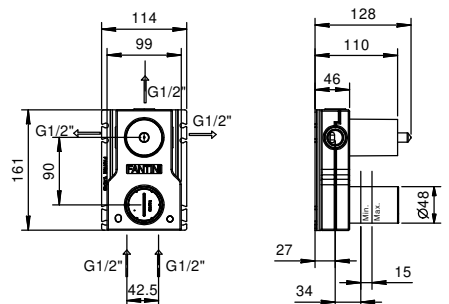

M587A

Built-in piece

44 00 M587A