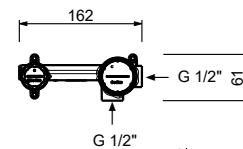

lead ϕ free

Wall-mount washbasin mixer

- spout projection 19 cm
- handle
- with plate
- flow restrictor 5 l/min at 3 bar
- 1/2" inlets
- WITHOUT WASTE

G713B

External piece

Chrome	31 02 G713B
Polished Nickel PVD	31 95 G713B
Matt Gun Metal PVD	31 P5 G713B
Matt British Gold PVD	31 P6 G713B
Matt Copper PVD	31 P9 G713B
Deep Black PVD	31 S1 G713B
Pure Brass PVD	31 Q7 G713B
Raw Metal PVD	31 Q8 G713B
Brushed Stainless Steel	31 93 G713B