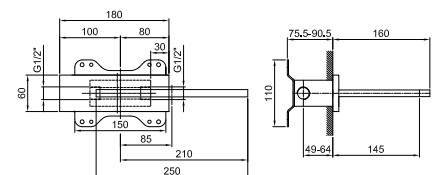

Built-in piece

31 00 5041A