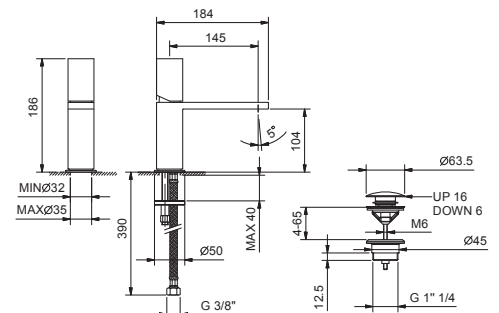

3003F
lead $\emptyset$ free

Single-hole washbasin mixer with extended spout

- spout projection 14,5 cm
- handle
- flow restrictor 5 l/min at 3 bar
- flexible supply lines
- WITH pop-up WASTE

Chrome	31 02 3003F
Polished Nickel PVD	31 95 3003F
Matt Gun Metal PVD	31 P5 3003F
Matt British Gold PVD	31 P6 3003F
Matt Copper PVD	31 P9 3003F
Deep Black PVD	31 S1 3003F
Pure Brass PVD	31 Q7 3003F
Raw Metal PVD	31 Q8 3003F
Brushed Stainless Steel	31 93 3003F