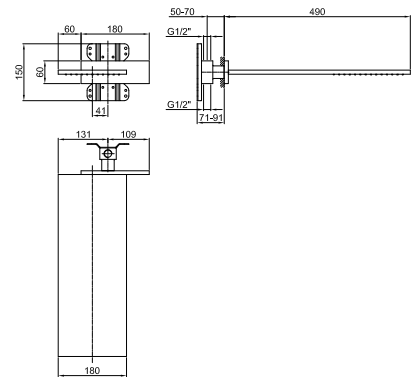

Rain showerhead

- base material: brass
- base material: stainless steel
- wall-mount
- flow restrictor 17 l/min at 3 bar
- anti-lime scale system
- 1/2" inlet
- minimum flow rate 10 l/min

NOTE: conditions necessary for the correct functioning: Min. Flow Rate: 10 l/min

8036B

External piece

Chrome	86 02 8036B
Polished Nickel PVD	86 95 8036B
Matt Gun Metal PVD	86 P5 8036B
Matt British Gold PVD	86 P6 8036B
Matt Copper PVD	86 P9 8036B
Deep Black PVD	86 S1 8036B
Pure Brass PVD	86 Q7 8036B
Raw Metal PVD	86 Q8 8036B
Brushed Stainless Steel	86 93 8036B

8036A

Built-in piece

86 00 8036A