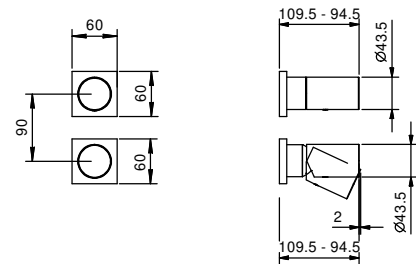

M063A

Built-in piece

44 00 M063A

Built-in shower mixer

- handles
- with rosaces
- **2-way** diverter with turning knob
- 1/2" inlets
- soundproof
- for vertical installation only

G781B

External piece

Chrome	31 02 G781B
Polished Nickel PVD	31 95 G781B
Matt Gun Metal PVD	31 P5 G781B
Matt British Gold PVD	31 P6 G781B
Matt Copper PVD	31 P9 G781B
Deep Black PVD	31 S1 G781B
Pure Brass PVD	31 Q7 G781B
Raw Metal PVD	31 Q8 G781B
Brushed Stainless Steel	31 93 G781B