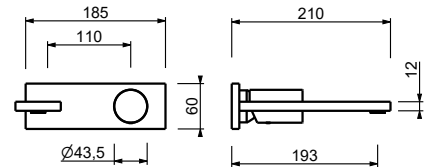

lead ϕ free

Wall-mount washbasin mixer

- spout projection 19 cm
- handle
- with plate
- flow restrictor 5 l/min at 3 bar
- 1/2" inlets
- WITHOUT WASTE

G713B

External piece

Chrome	31 02 G713B
Polished Nickel PVD	31 95 G713B
Matt Gun Metal PVD	31 P5 G713B
Matt British Gold PVD	31 P6 G713B
Matt Copper PVD	31 P9 G713B
Deep Black PVD	31 S1 G713B
Pure Brass PVD	31 Q7 G713B
Raw Metal PVD	31 Q8 G713B
Brushed Stainless Steel	31 93 G713B