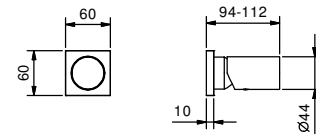

Built-in shower mixer

- handle
- no. 1 1/2" outlet
- 1/2" inlets
- soundproof

G783B

External piece

Chrome	31 02 G783B
Polished Nickel PVD	31 95 G783B
Matt Gun Metal PVD	31 P5 G783B
Matt British Gold PVD	31 P6 G783B
Matt Copper PVD	31 P9 G783B
Deep Black PVD	31 S1 G783B
Pure Brass PVD	31 Q7 G783B
Raw Metal PVD	31 Q8 G783B
Brushed Stainless Steel	31 93 G783B