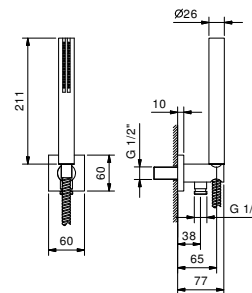

Chrome	86 02 8052
Polished Nickel PVD	86 95 8052
Matt Gun Metal PVD	86 P5 8052
Matt British Gold PVD	86 P6 8052
Matt Copper PVD	86 P9 8052
Deep Black PVD	86 S1 8052
Pure Brass PVD	86 Q7 8052
Raw Metal PVD	86 Q8 8052
Brushed Stainless Steel	86 93 8052

9673

Handshower

- SUN
- base material: ABS
- flow restrictor 9 l/min
- anti-lime scale system
- check valve

Chrome

90 02 9673