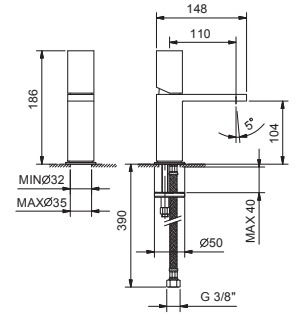

3004WF
lead $\emptyset$ free

Single-hole washbasin mixer

- spout projection 11 cm
- handle
- flow restrictor 5 l/min at 3 bar
- flexible supply lines
- WITHOUT WASTE

Chrome	31 02 3004WF
Polished Nickel PVD	31 95 3004WF
Matt Gun Metal PVD	31 P5 3004WF
Matt British Gold PVD	31 P6 3004WF
Matt Copper PVD	31 P9 3004WF
Deep Black PVD	31 S1 3004WF
Pure Brass PVD	31 Q7 3004WF
Raw Metal PVD	31 Q8 3004WF
Brushed Stainless Steel	31 93 3004WF