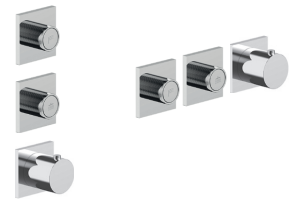

EXAMPLE OF COMBINATION - 2 OUTLETS