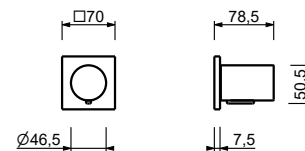

G890B

External piece

Chrome	31 02 G890B
Polished Nickel PVD	31 95 G890B
Matt Gun Metal PVD	31 P5 G890B
Matt British Gold PVD	31 P6 G890B
Matt Copper PVD	31 P9 G890B
Deep Black PVD	31 S1 G890B
Pure Brass PVD	31 Q7 G890B
Raw Metal PVD	31 Q8 G890B
Brushed Stainless Steel	31 93 G890B