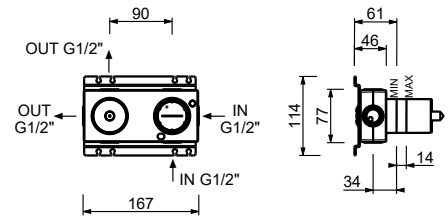

M685A

Built-in piece

44 00 M685A