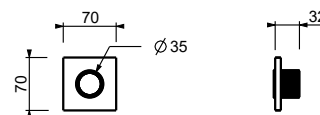

H591B

External piece

Chrome	87 02 H591B
Polished Nickel PVD	87 95 H591B
Matt Gun Metal PVD	87 P5 H591B
Matt British Gold PVD	87 P6 H591B
Matt Copper PVD	87 P9 H591B
Deep Black PVD	87 S1 H591B
Pure Brass PVD	87 Q7 H591B
Raw Metal PVD	87 Q8 H591B
Brushed Stainless Steel	87 93 H591B