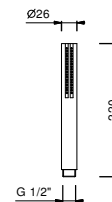

Handshower

- SUN
- base material: ABS
- flow restrictor 9 l/min
- anti-lime scale system
- check valve