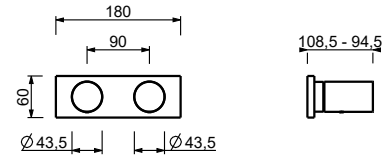

Built-in shower mixer

- handles
- with plate
- **2-way** diverter with turning knob
- 1/2" inlets
- soundproof
- for horizontal installation only

G782B

External piece

Chrome	31 02 G782B
Polished Nickel PVD	31 95 G782B
Matt Gun Metal PVD	31 P5 G782B
Matt British Gold PVD	31 P6 G782B
Matt Copper PVD	31 P9 G782B
Deep Black PVD	31 S1 G782B
Pure Brass PVD	31 Q7 G782B
Raw Metal PVD	31 Q8 G782B
Brushed Stainless Steel	31 93 G782B