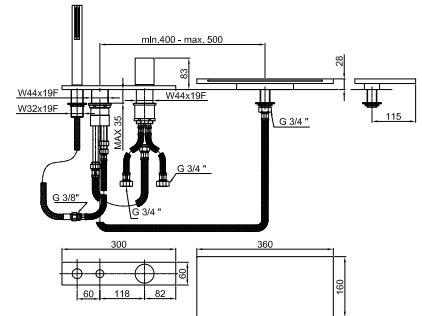

3065

Deck-mount bathtub mixer

- spout projection 11,5 cm
- handle
- **2-way** diverter with pushing button
- SUN handshower
- 150 cm flexible
- 3/4" inlets
- flexible supply lines
- minimum flow rate 22 l/min

NOTE: conditions necessary for the correct functioning:

Min. Flow Rate: 22 l/min

NOTE: FIT handshower in PVD and 93 finishes

Chrome	31 02 3065
Polished Nickel PVD	31 95 3065
Matt Gun Metal PVD	31 P5 3065
Matt British Gold PVD	31 P6 3065
Matt Copper PVD	31 P9 3065
Deep Black PVD	31 S1 3065
Pure Brass PVD	31 Q7 3065
Raw Metal PVD	31 Q8 3065
Brushed Stainless Steel	31 93 3065

3067

Deck-mount bathtub mixer

- handle
- without spout
- **2-way** diverter with pushing button
- SUN handshower
- 150 cm flexible
- 3/4" inlets
- flexible supply lines

NOTE: FIT handshower in PVD and 93 finishes