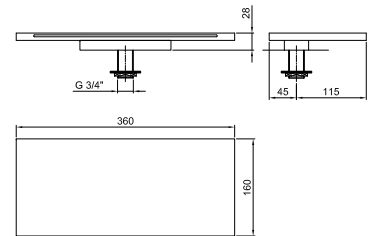

9899

Deck-mount bathtub spout

- spout projection 11,5 cm
- waterfall
- 3/4" inlet
- minimum flow rate 22 l/min

NOTE: conditions necessary for the correct functioning:
Min. Flow Rate: 22 l/min