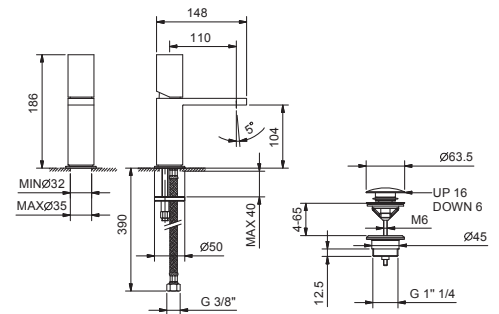

3004F
lead $\emptyset$ free

Single-hole washbasin mixer

- spout projection 11 cm
- handle
- flow restrictor 5 l/min at 3 bar
- flexible supply lines
- WITH pop-up WASTE

Chrome	31 02 3004F
Polished Nickel PVD	31 95 3004F
Matt Gun Metal PVD	31 P5 3004F
Matt British Gold PVD	31 P6 3004F
Matt Copper PVD	31 P9 3004F
Deep Black PVD	31 S1 3004F
Pure Brass PVD	31 Q7 3004F
Raw Metal PVD	31 Q8 3004F
Brushed Stainless Steel	31 93 3004F