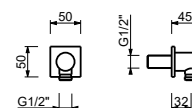

Water plug

- square backplate
- base material: brass
- without shower holder

Chrome	91 02 9417
Polished Nickel PVD	91 95 9417
Matt Gun Metal PVD	91 P5 9417
Matt British Gold PVD	91 P6 9417
Matt Copper PVD	91 P9 9417
Deep Black PVD	91 S1 9417
Raw Metal PVD	91 Q8 9417
Brushed Stainless Steel	91 93 9417

9349