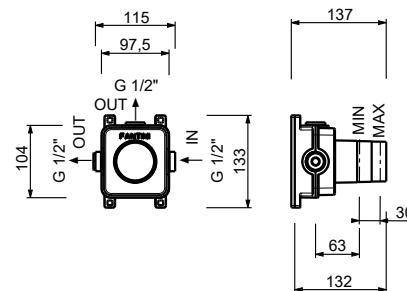

H590A

Built-in piece

44 00 H590A