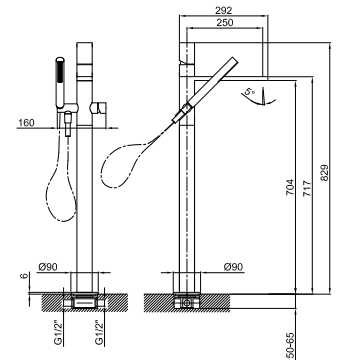

Floor-mount bathtub mixer

- spout projection 25 cm
- handle
- open/close handle with flow and temperature control
- SUN handshower
- handshower holder
- 125 cm PVC flexible
- 1/2" inlets
- on foot

NOTE: FIT handshower in PVD and 93 finishes

3080B

External piece

Chrome	31 02 3080B
Polished Nickel PVD	31 95 3080B
Matt Gun Metal PVD	31 P5 3080B
Matt British Gold PVD	31 P6 3080B
Matt Copper PVD	31 P9 3080B
Deep Black PVD	31 S1 3080B
Pure Brass PVD	31 Q7 3080B
Raw Metal PVD	31 Q8 3080B
Brushed Stainless Steel	31 93 3080B

3380A

Built-in piece

19 00 3380A