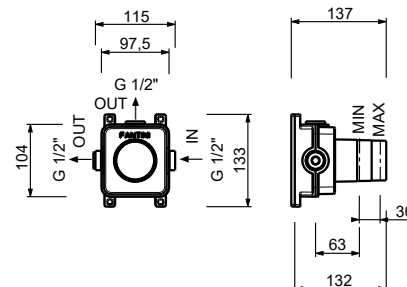

Stop valve

- ON/OFF button with flow rate adjustment **AUX**

Screen-printing

- soundproof
- for horizontal and vertical installation
- 1/2" inlets

H592B

External piece

Chrome	87 02 H592B
Polished Nickel PVD	87 95 H592B
Matt Gun Metal PVD	87 P5 H592B
Matt British Gold PVD	87 P6 H592B
Matt Copper PVD	87 P9 H592B
Deep Black PVD	87 S1 H592B
Pure Brass PVD	87 Q7 H592B
Raw Metal PVD	87 Q8 H592B
Brushed Stainless Steel	87 93 H592B

H590A

Built-in piece

44 00 H590A