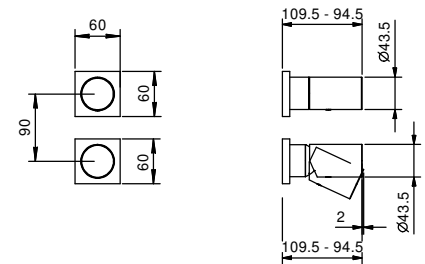

M685A

Built-in piece

44 00 M685A

Built-in shower mixer

- handles
- with rosaces
- **3-way** diverter with turning knob
- 1/2" inlets
- soundproof
- for vertical installation only

G789B

External piece

Chrome	31 02 G789B
Polished Nickel PVD	31 95 G789B
Matt Gun Metal PVD	31 P5 G789B
Matt British Gold PVD	31 P6 G789B
Matt Copper PVD	31 P9 G789B
Deep Black PVD	31 S1 G789B
Pure Brass PVD	31 Q7 G789B
Raw Metal PVD	31 Q8 G789B
Brushed Stainless Steel	31 93 G789B