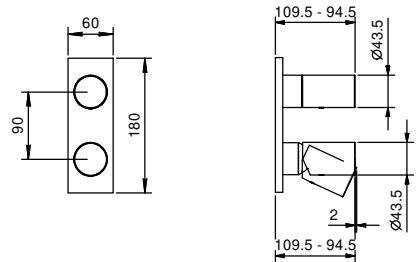

G785B

External piece

Chrome	31 02 G785B
Polished Nickel PVD	31 95 G785B
Matt Gun Metal PVD	31 P5 G785B
Matt British Gold PVD	31 P6 G785B
Matt Copper PVD	31 P9 G785B
Deep Black PVD	31 S1 G785B
Pure Brass PVD	31 Q7 G785B
Raw Metal PVD	31 Q8 G785B
Brushed Stainless Steel	31 93 G785B