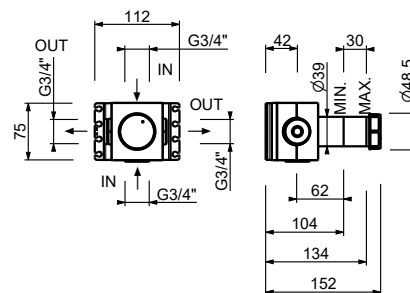

D491A

Built-in piece

19 00 D491A