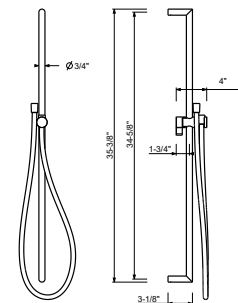

8145

Shower rail

- 60 cm long
- 150 cm PVC flexible
- adjustable slider
- without water plug
- without handshower

Chrome	86 02 8145
Polished Nickel PVD	86 95 8145
Matt Gun Metal PVD	86 P5 8145
Matt British Gold PVD	86 P6 8145
Matt Copper PVD	86 P9 8145
Deep Black PVD	86 S1 8145
Pure Brass PVD	86 Q7 8145
Raw Metal PVD	86 Q8 8145
Brushed Stainless Steel	86 93 8145

9247

Shower rail

- 90 cm long
- 150 cm PVC flexible
- adjustable slider
- without water plug
- without handshower

Chrome	86 02 9247
Polished Nickel PVD	86 95 9247
Matt Gun Metal PVD	86 P5 9247
Matt British Gold PVD	86 P6 9247
Matt Copper PVD	86 P9 9247
Deep Black PVD	86 S1 9247
Brushed Stainless Steel	86 93 9247