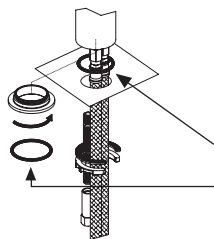

Technical information

MILANO is supplied as standard with HANDLES.

All washbasin and bidet mixers are fitted with 5 l/min **flow restrictors**.

All washbasin mixers are fitted with a **swivel aerator** that can be manually adjusted by 5°.

BASINS HOLE SIZE:

- Washbasin and bidet mixers:

the box includes a cover plate to be placed at the bottom of the mixer as cover for the hole.

If the hole diameter is within MIN 32 mm - MAX 33 mm: **THERE IS NO NEED FOR THE COVER PLATE.**

If the hole diameter is within MIN 33,1 mm - MAX 35 mm: **THE COVER PLATE IS NEEDED.**

- 3-hole washbasin mixer.