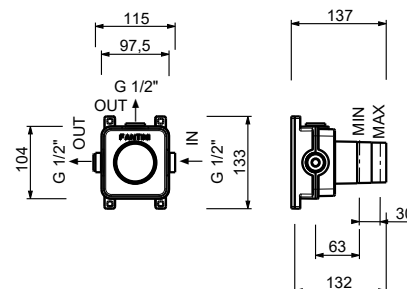

Stop valve

- ON/OFF button with flow rate adjustment **Screen-printing on showerhead**
- soundproof
- for horizontal and vertical installation
- 1/2" inlets

H590B

External piece

Chrome	87 02 H590B
Polished Nickel PVD	87 95 H590B
Matt Gun Metal PVD	87 P5 H590B
Matt British Gold PVD	87 P6 H590B
Matt Copper PVD	87 P9 H590B
Deep Black PVD	87 S1 H590B
Pure Brass PVD	87 Q7 H590B
Raw Metal PVD	87 Q8 H590B
Brushed Stainless Steel	87 93 H590B

H590A

Built-in piece

44 00 H590A