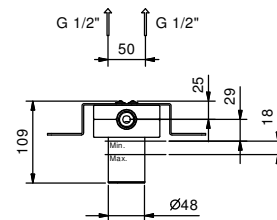

Built-in shower mixer

- handle
- no. 1 1/2" outlet
- 1/2" inlets
- soundproof

G783B

External piece

Chrome	31 02 G783B
Polished Nickel PVD	31 95 G783B
Matt Gun Metal PVD	31 P5 G783B
Matt British Gold PVD	31 P6 G783B
Matt Copper PVD	31 P9 G783B
Deep Black PVD	31 S1 G783B
Pure Brass PVD	31 Q7 G783B
Raw Metal PVD	31 Q8 G783B
Brushed Stainless Steel	31 93 G783B