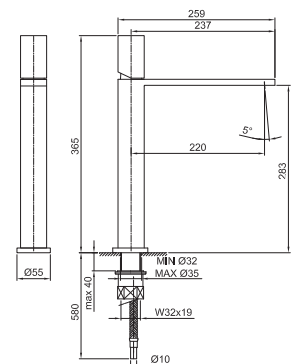

Single-hole sink mixer

- spout projection 24 cm
- handle
- flow restrictor 8 l/min at 3 bar
- flexible supply lines
- WITHOUT WASTE

Chrome	31 02 3051F
Polished Nickel PVD	31 95 3051F
Matt Gun Metal PVD	31 P5 3051F
Matt British Gold PVD	31 P6 3051F
Matt Copper PVD	31 P9 3051F
Deep Black PVD	31 S1 3051F
Pure Brass PVD	31 Q7 3051F
Raw Metal PVD	31 Q8 3051F
Brushed Stainless Steel	31 93 3051F