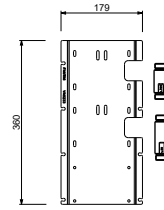

EXAMPLE OF COMBINATION - 3 OUTLETS

91 00 W270

W275

OPTIONAL - Easy Fix System

- plate and connections:
- for an easy both horizontal and vertical installation of the thermostatic mixers:
 - to install art- H500A / D491A - **1 outlet**
 - to install art- H500A / D491A - **2 outlets**