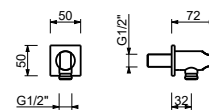

9446

Water plug

- square backplate
- base material: brass
- fixed handshower holder
- connection for flexible with conical nut

Chrome	91 02 9446
Polished Nickel PVD	91 95 9446
Matt Gun Metal PVD	91 P5 9446
Matt British Gold PVD	91 P6 9446
Matt Copper PVD	91 P9 9446
Deep Black PVD	91 S1 9446
Pure Brass PVD	91 Q7 9446
Raw Metal PVD	91 Q8 9446
Brushed Stainless Steel	91 93 9446