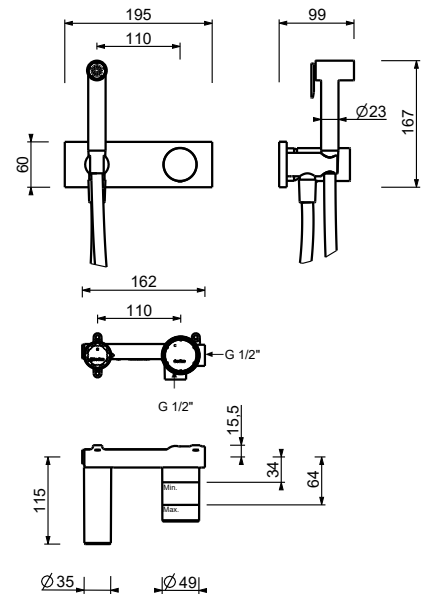

Hydropray

- for personal care
- Shower mixer included
- water plug with showerholder
- with plate
- 120 cm brass flexible hose
- 1/2" inlet

N.B. complete finishing list in the section miscellaneous articles at the end of the pricelist

G759B

External piece

Chrome	31 02 G759B
Polished Nickel PVD	31 95 G759B
Matt Gun Metal PVD	31 P5 G759B
Matt British Gold PVD	31 P6 G759B
Matt Copper PVD	31 P9 G759B
Deep Black PVD	31 S1 G759B
Pure Brass PVD	31 Q7 G759B
Raw Metal PVD	31 Q8 G759B
Brushed Stainless Steel	31 93 G759B