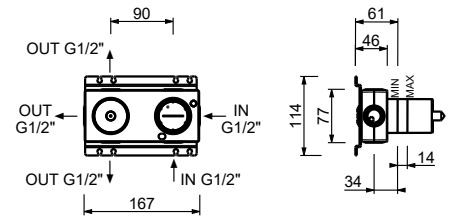

M687A

Built-in piece

44 00 M687A