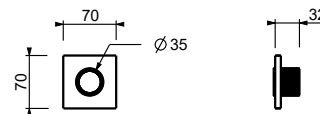

Stop valve

- ON/OFF button with flow rate adjustment **AUX**

Screen-printing

- soundproof
- for horizontal and vertical installation
- 1/2" inlets

H592B

External piece

Chrome	87 02 H592B
Polished Nickel PVD	87 95 H592B
Matt Gun Metal PVD	87 P5 H592B
Matt British Gold PVD	87 P6 H592B
Matt Copper PVD	87 P9 H592B
Deep Black PVD	87 S1 H592B
Pure Brass PVD	87 Q7 H592B
Raw Metal PVD	87 Q8 H592B
Brushed Stainless Steel	87 93 H592B