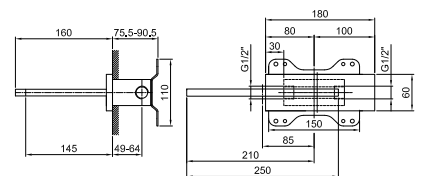

Built-in bathtub spout

- spout projection 14,5 cm
- left-hand version
- waterfall
- 1/2" inlet

5042B

External piece

Chrome	31 02 5042B
Polished Nickel PVD	31 95 5042B
Matt Gun Metal PVD	31 P5 5042B
Matt British Gold PVD	31 P6 5042B
Matt Copper PVD	31 P9 5042B
Deep Black PVD	31 S1 5042B
Pure Brass PVD	31 Q7 5042B
Raw Metal PVD	31 Q8 5042B
Brushed Stainless Steel	31 93 5042B

5041A

Built-in piece

31 00 5041A