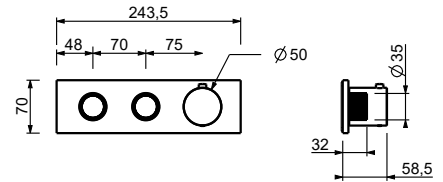

3/4" built-in thermostatic shower mixer

- handle
- ON/OFF buttons with flow rate adjustment
- soundproof
- for horizontal installation only
- 3/4" inlets
- nos. 2 1/2" outlets

H572B

External piece

Chrome	87 02 H572B
Polished Nickel PVD	87 95 H572B
Matt Gun Metal PVD	87 P5 H572B
Matt British Gold PVD	87 P6 H572B
Matt Copper PVD	87 P9 H572B
Deep Black PVD	87 S1 H572B
Pure Brass PVD	87 Q7 H572B
Raw Metal PVD	87 Q8 H572B
Brushed Stainless Steel	87 93 H572B