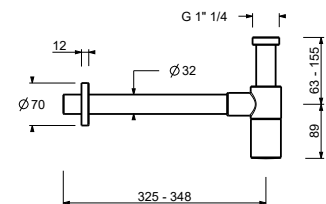

Chrome	91 02 9234
Polished Nickel PVD	91 95 9234
Matt Gun Metal PVD	91 P5 9234
Matt British Gold PVD	91 P6 9234
Matt Copper PVD	91 P9 9234
Deep Black PVD	91 S1 9234
Pure Brass PVD	91 Q7 9234
Raw Metal PVD	91 Q8 9234
Brushed Stainless Steel	91 93 9234