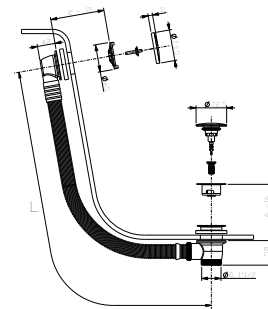

W001

Bathtub drain

- WITH WASTE

N.B. complete finishing list in the section miscellaneous articles at the end of the pricelist