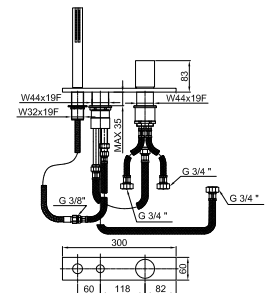

3067

Deck-mount bathtub mixer

- handle
- without spout
- **2-way** diverter with pushing button
- SUN handshower
- 150 cm flexible
- 3/4" inlets
- flexible supply lines

NOTE: FIT handshower in PVD and 93 finishes