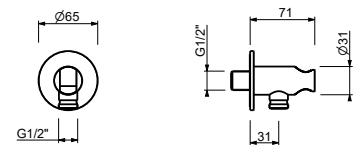

Water plug

- round backplate
- base material: brass
- fixed handshower holder
- connection for flexible with conical nut

Chrome	91 02 9323
Polished Nickel PVD	91 95 9323
Matt Gun Metal PVD	91 P5 9323
Matt British Gold PVD	91 P6 9323
Matt Copper PVD	91 P9 9323
Deep Black PVD	91 S1 9323
Pure Brass PVD	91 Q7 9323
Raw Metal PVD	91 Q8 9323
Brushed Stainless Steel	91 93 9323