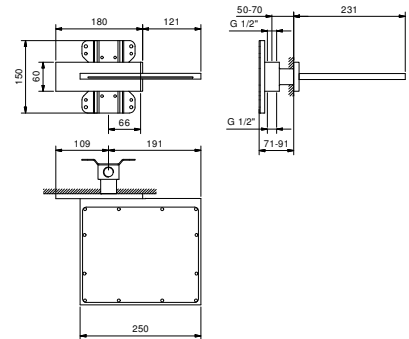

8036A

Built-in piece

86 00 8036A

8148

Shower set

- square escutcheon 70x70 mm thickness 7,5
- FIT handshower
- water plug with showerholder
- 150 cm PVC flexible
- 1/2" inlet

Chrome	86 02 8148
Polished Nickel PVD	86 95 8148
Matt Gun Metal PVD	86 P5 8148
Matt British Gold PVD	86 P6 8148
Matt Copper PVD	86 P9 8148
Deep Black PVD	86 S1 8148
Brushed Steel Look PVD	86 92 8148
Pure Brass PVD	86 Q7 8148
Raw Metal PVD	86 Q8 8148