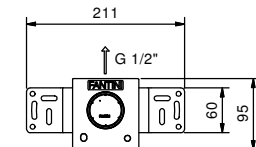

H592B+H590A
stop valve
ON/OFF button
with flow rate adjustment
AUX Screen-printing

G890B+D491A
stop valve

Built-in shower mixer

- handle
- no. 1 1/2" outlet
- 1/2" inlets
- soundproof

G783B

External piece

Chrome	31 02 G783B
Polished Nickel PVD	31 95 G783B
Matt Gun Metal PVD	31 P5 G783B
Matt British Gold PVD	31 P6 G783B
Matt Copper PVD	31 P9 G783B
Deep Black PVD	31 S1 G783B
Pure Brass PVD	31 Q7 G783B
Raw Metal PVD	31 Q8 G783B
Brushed Stainless Steel	31 93 G783B