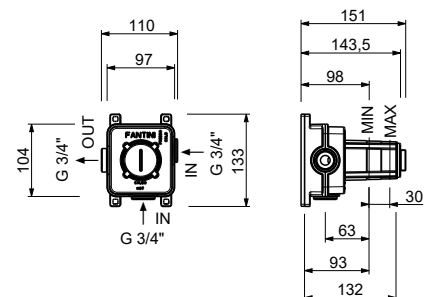

H500A

Built-in piece

44 00 H500A