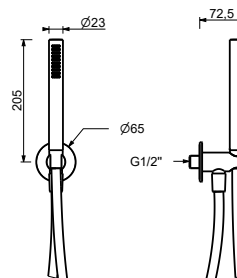

8036A

Built-in piece

86 00 8036A

8148

Shower set

- square escutcheon 70x70 mm thickness 7,5
- FIT handshower
- water plug with showerholder
- 150 cm PVC flexible
- 1/2" inlet

Chrome	86 02 8148
Polished Nickel PVD	86 95 8148
Matt Gun Metal PVD	86 P5 8148
Matt British Gold PVD	86 P6 8148
Matt Copper PVD	86 P9 8148
Deep Black PVD	86 S1 8148
Brushed Steel Look PVD	86 92 8148
Pure Brass PVD	86 Q7 8148
Raw Metal PVD	86 Q8 8148

8051

Shower set

- Round escutcheon \varnothing 65 mm thickness 4
- SUN handshower
- water plug with showerholder
- 150 cm PVC flexible
- 1/2" inlet

Chrome

86 02 8051

8093

Shower set

- Round escutcheon \varnothing 65 mm thickness 4
- FIT handshower
- water plug with showerholder
- 150 cm PVC flexible
- 1/2" inlet

8052

Shower set

- square escutcheon 60x60 mm thickness 10
 - SUN handshower
 - water plug with showerholder
 - 150 cm PVC flexible
 - 1/2" inlet
- NOTE: FIT handshower in PVD and 93 finishes

- | | |
|--------------------------------|-------------------|
| Chrome | 86 02 8052 |
| Polished Nickel PVD | 86 95 8052 |
| Matt Gun Metal PVD | 86 P5 8052 |
| Matt British Gold PVD | 86 P6 8052 |
| Matt Copper PVD | 86 P9 8052 |
| Deep Black PVD | 86 S1 8052 |
| Pure Brass PVD | 86 Q7 8052 |
| Raw Metal PVD | 86 Q8 8052 |
| Brushed Stainless Steel | 86 93 8052 |