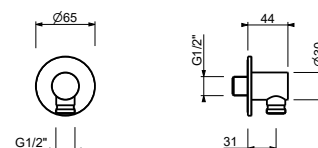

Water plug

- round backplate
- base material: brass
- without shower holder

Chrome	91 02 7034
Polished Nickel PVD	91 95 7034
Matt Gun Metal PVD	91 P5 7034
Matt British Gold PVD	91 P6 7034
Matt Copper PVD	91 P9 7034
Deep Black PVD	91 S1 7034
Pure Brass PVD	91 Q7 7034
Raw Metal PVD	91 Q8 7034
Brushed Stainless Steel	91 93 7034