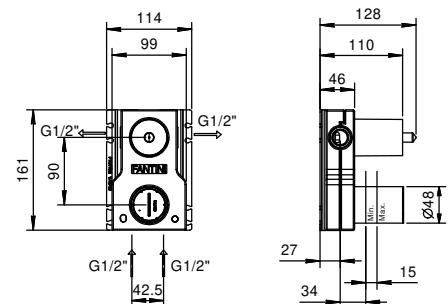

G781B

External piece

Chrome	31 02 G781B
Polished Nickel PVD	31 95 G781B
Matt Gun Metal PVD	31 P5 G781B
Matt British Gold PVD	31 P6 G781B
Matt Copper PVD	31 P9 G781B
Deep Black PVD	31 S1 G781B
Pure Brass PVD	31 Q7 G781B
Raw Metal PVD	31 Q8 G781B
Brushed Stainless Steel	31 93 G781B