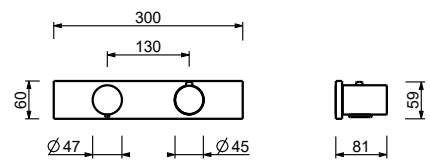

G872B

External piece

Chrome	31 02 G872B
Polished Nickel PVD	31 95 G872B
Matt Gun Metal PVD	31 P5 G872B
Matt British Gold PVD	31 P6 G872B
Matt Copper PVD	31 P9 G872B
Deep Black PVD	31 S1 G872B
Pure Brass PVD	31 Q7 G872B
Raw Metal PVD	31 Q8 G872B
Brushed Stainless Steel	31 93 G872B