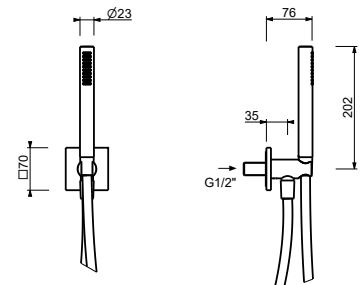

8036A

Built-in piece

86 00 8036A

8148

Shower set

- square escutcheon 70x70 mm thickness 7,5
- FIT handshower
- water plug with showerholder
- 150 cm PVC flexible
- 1/2" inlet

Chrome	86 02 8148
Polished Nickel PVD	86 95 8148
Matt Gun Metal PVD	86 P5 8148
Matt British Gold PVD	86 P6 8148
Matt Copper PVD	86 P9 8148
Deep Black PVD	86 S1 8148
Brushed Steel Look PVD	86 92 8148
Pure Brass PVD	86 Q7 8148
Raw Metal PVD	86 Q8 8148

8051

Shower set

- Round escutcheon \varnothing 65 mm thickness 4
- SUN handshower
- water plug with showerholder
- 150 cm PVC flexible
- 1/2" inlet

Chrome

86 02 8051

8093

Shower set

- Round escutcheon \varnothing 65 mm thickness 4
- FIT handshower
- water plug with showerholder
- 150 cm PVC flexible
- 1/2" inlet