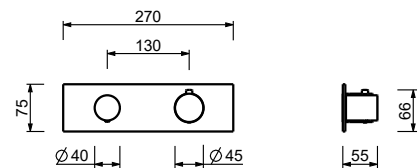

G572B

External piece

Chrome	87 02 G572B
Polished Nickel PVD	87 95 G572B
Matt Gun Metal PVD	87 P5 G572B
Matt British Gold PVD	87 P6 G572B
Matt Copper PVD	87 P9 G572B
Golden Look PVD	87 S9 G572B