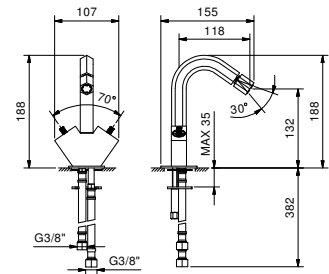

N462SWF

Single-hole bidet mixer

- spout projection 12 cm
- without handles
- flow restrictor 5 l/min at 3 bar
- 90° ceramic cartridge
- articulated aerator
- flexible supply lines
- WITHOUT WASTE

NOTE: handles to be ordered separately, pls. refer to the "Handles" section

Chrome	29 02 N462SWF
Polished Nickel PVD	29 95 N462SWF
Matt Gun Metal PVD	29 P5 N462SWF
Matt British Gold PVD	29 P6 N462SWF
Matt Copper PVD	29 P9 N462SWF
Golden Look PVD	29 S9 N462SWF

N462SF

Single-hole bidet mixer

- spout projection 12 cm
- without handles
- flow restrictor 5 l/min at 3 bar
- 90° ceramic cartridge
- articulated aerator
- flexible supply lines
- WITH pop-up WASTE

NOTE: handles to be ordered separately, pls. refer to the "Handles" section