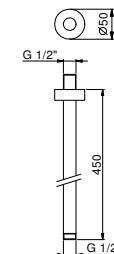

OPTIONAL: Built-in part for plasterboard

W046 91 00 W046

8158

Shower set

- Round escutcheon \varnothing 70 mm thickness 7.5
- FIT handshower
- water plug with showerholder
- 150 cm PVC flexible
- 1/2" inlet