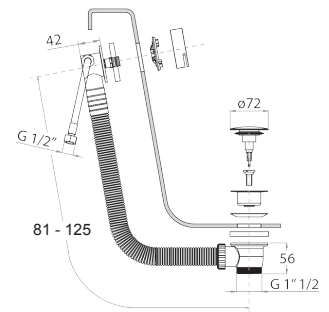

W001

Bathtub drain

- WITH WASTE

N.B. complete finishing list in the section miscellaneous articles at the end of the pricelist

Chrome	91 02 W001
Polished Nickel PVD	91 95 W001
Matt Gun Metal PVD	91 P5 W001
Matt British Gold PVD	91 P6 W001
Matt Copper PVD	91 P9 W001
Golden Look PVD	91 S9 W001

W002

Bathtub drain

- overflow set with filling function
- WITH WASTE

N.B. complete finishing list in the section miscellaneous articles at the end of the pricelist

Chrome	91 02 W002
Polished Nickel PVD	91 95 W002
Matt Gun Metal PVD	91 P5 W002
Matt British Gold PVD	91 P6 W002
Matt Copper PVD	91 P9 W002
Golden Look PVD	91 S9 W002