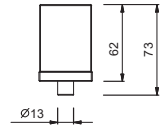

N448CC

VENEZIA handle Murano glass - Red

- brass handle holder
- for articles: N404SW - N404S - N405SW - N013SB - N462SWF - N462SF - N409SW - N409S - N411SB - N291SB - N465S - N580SB - N019SB - N017SB

Chrome	29 02 N448CC
Polished Nickel PVD	29 95 N448CC
Matt Gun Metal PVD	29 P5 N448CC
Matt British Gold PVD	29 P6 N448CC
Matt Copper PVD	29 P9 N448CC
Golden Look PVD	29 S9 N448CC

N448CD

VENEZIA handle Murano glass - Blue

- brass handle holder
- for articles: N404SW - N404S - N405SW - N013SB - N462SWF - N462SF - N409SW - N409S - N411SB - N291SB - N465S - N580SB - N019SB - N017SB

Chrome	29 02 N448CD
Polished Nickel PVD	29 95 N448CD
Matt Gun Metal PVD	29 P5 N448CD
Matt British Gold PVD	29 P6 N448CD
Matt Copper PVD	29 P9 N448CD
Golden Look PVD	29 S9 N448CD