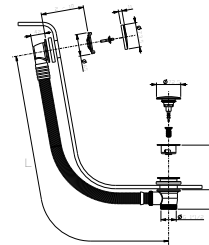

W001

Bathtub drain

- WITH WASTE

N.B. complete finishing list in the section miscellaneous articles at the end of the pricelist

Chrome	91 02 W001
Polished Nickel PVD	91 95 W001
Matt Gun Metal PVD	91 P5 W001
Matt British Gold PVD	91 P6 W001
Matt Copper PVD	91 P9 W001
Golden Look PVD	91 S9 W001

W002

Bathtub drain

- overflow set with filling function
- WITH WASTE

N.B. complete finishing list in the section miscellaneous articles at the end of the pricelist

Chrome	91 02 W002
Polished Nickel PVD	91 95 W002
Matt Gun Metal PVD	91 P5 W002
Matt British Gold PVD	91 P6 W002
Matt Copper PVD	91 P9 W002
Golden Look PVD	91 S9 W002