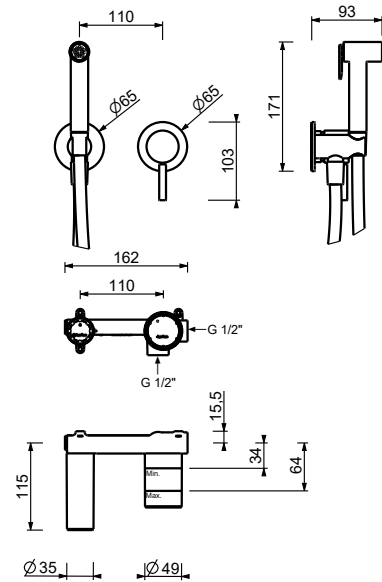

M111A

Built-in piece

44 00 M111A

W291

Hydrobrush

- for WC cleaning
- water plug with showerholder
- stop valve
- round backplate
- 120 cm brass flexible hose

N.B. complete finishing list in the section miscellaneous articles at the end of the pricelist