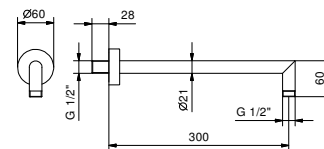

OPTIONAL: Built-in part for plasterboard

W046 91 00 W046

9231

Shower arm

- 30 cm long
- round backplate
- wall-mount
- 1/2" inlet

Chrome	86 02 9231
Polished Nickel PVD	86 95 9231
Matt Gun Metal PVD	86 P5 9231
Matt British Gold PVD	86 P6 9231
Matt Copper PVD	86 P9 9231
Golden Look PVD	86 S9 9231