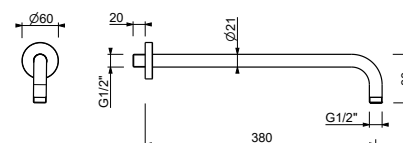

OPTIONAL: Built-in part for plasterboard

W046 91 00 W046

8124

Shower arm

- 40 cm long
- round backplate
- wall-mount
- 1/2" inlet

Chrome	86 02 8124
Polished Nickel PVD	86 95 8124
Matt Gun Metal PVD	86 P5 8124
Matt British Gold PVD	86 P6 8124
Matt Copper PVD	86 P9 8124
Golden Look PVD	86 S9 8124