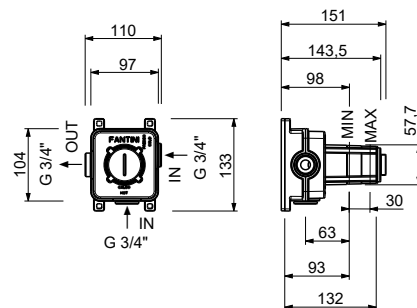

H500A

Built-in piece

44 00 H500A