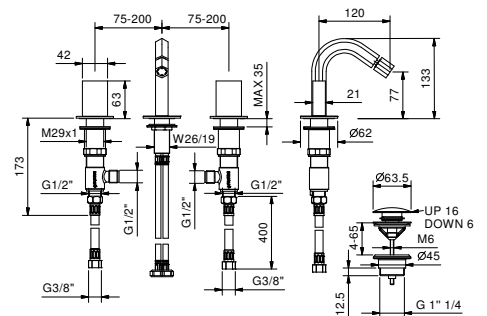

N409S

3-hole bidet mixer

- spout projection 12 cm
- without handles
- flow restrictor 5 l/min at 3 bar
- 90° ceramic cartridge
- articulated aerator
- flexible supply lines
- WITH pop-up WASTE

NOTE: handles to be ordered separately, pls. refer to the "Handles" section

Chrome	29 02 N409S
Polished Nickel PVD	29 95 N409S
Matt Gun Metal PVD	29 P5 N409S
Matt British Gold PVD	29 P6 N409S
Matt Copper PVD	29 P9 N409S
Golden Look PVD	29 S9 N409S

Single-hole bidet mixer

- spout projection 12 cm
- without handles
- wall-mount remote controls
- flow restrictor 5 l/min at 3 bar
- 90° ceramic cartridge
- articulated aerator
- flexible supply lines
- WITH pop-up WASTE

NOTE: handles to be ordered separately, pls. refer to the "Handles" section

N411SB

External piece

Chrome	29 02 N411SB
Polished Nickel PVD	29 95 N411SB
Matt Gun Metal PVD	29 P5 N411SB
Matt British Gold PVD	29 P6 N411SB
Matt Copper PVD	29 P9 N411SB
Golden Look PVD	29 S9 N411SB