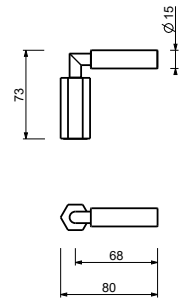

Chrome 29 02 N546
Polished Nickel PVD 29 95 N546
Matt Gun Metal PVD 29 P5 N546
Matt British Gold PVD 29 P6 N546
Matt Copper PVD 29 P9 N546
Golden Look PVD 29 S9 N546

N547

VENEZIA left-side lever

- base material: brass
- for articles: N404SW - N404S - N405SW - N013SB - N409SW - N409S - N411SB - N465S - N467S - N580SB - N017SB - N019SB