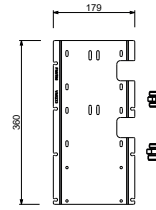

W269

OPTIONAL - Easy Fix System

1. plate and connections:
2. for an easy both horizontal and vertical installation of the thermostatic mixers:
   - to install art- H500A / H590A - **1 outlet**
   - to install art- H500A / H590A - **2 outlets**