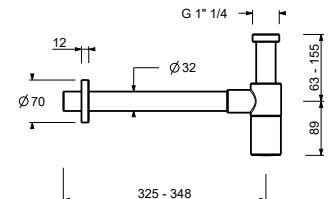

9234

Bottle trap

- 1" 1/4
- for washbasin

N.B. complete finishing list in the section miscellaneous articles at the end of the pricelist

Chrome	91 02 9234
Polished Nickel PVD	91 95 9234
Matt Gun Metal PVD	91 P5 9234
Matt British Gold PVD	91 P6 9234
Matt Copper PVD	91 P9 9234
Golden Look PVD	91 S9 9234