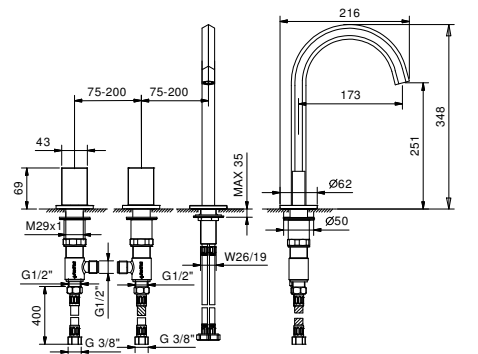

N405SW
lead $\emptyset$ free

3-hole high washbasin mixer

- spout projection 17,5 cm
- without handles
- flow restrictor 5 l/min at 3 bar
- 90° ceramic cartridge
- flexible supply lines
- WITHOUT WASTE

NOTE: handles to be ordered separately, pls. refer to the "Handles" section

Chrome	29 02 N405SW
Polished Nickel PVD	29 95 N405SW
Matt Gun Metal PVD	29 P5 N405SW
Matt British Gold PVD	29 P6 N405SW
Matt Copper PVD	29 P9 N405SW
Golden Look PVD	29 S9 N405SW