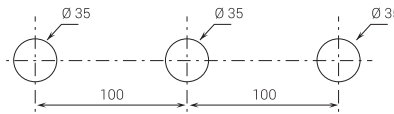

BASINS HOLE SIZE:

- For washbasin and bidet mixers.

- 3-hole washbasin mixer.

art. N404S

art. N405S

art. N504S

Mixers - ON/OFF buttons

3/4" shower thermostatic mixers with ON/OFF buttons and flow regulation are available with "single" plate, where thermostatic and buttons are integrated (art. H572B+H572A), or with thermostatic mixer and shut-off valves (with rosettes) orderable separately (art. H500B+H500A or art. H590B/H591B/H592B+H590A).