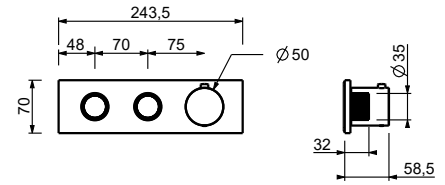

3/4" built-in thermostatic shower mixer

- handle
- ON/OFF buttons with flow rate adjustment
- soundproof
- for horizontal installation only
- 3/4" inlets
- nos. 2 1/2" outlets

H572B

External piece

Chrome	87 02 H572B
Polished Nickel PVD	87 95 H572B
Matt Gun Metal PVD	87 P5 H572B
Matt British Gold PVD	87 P6 H572B
Matt Copper PVD	87 P9 H572B
Golden Look PVD	87 S9 H572B