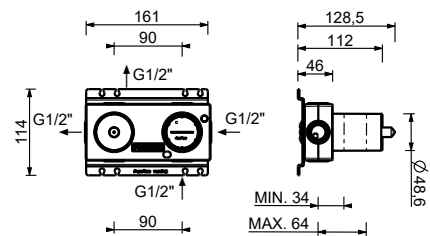

Built-in piece

44 00 M623A