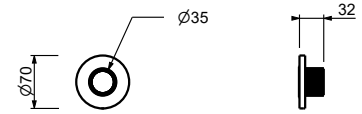

44 00 H500A

Stop valve

- ON/OFF button with flow rate adjustment **Screen-printing on showerhead**
- soundproof
- for horizontal and vertical installation
- 1/2" inlets

H790B

External piece

Chrome	87 02 H790B
Polished Nickel PVD	87 95 H790B
Matt Gun Metal PVD	87 P5 H790B
Matt British Gold PVD	87 P6 H790B
Matt Copper PVD	87 P9 H790B
Golden Look PVD	87 S9 H790B