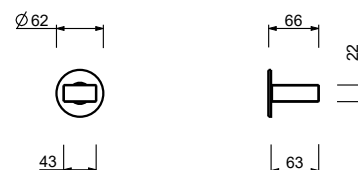

N291SB

External piece

Chrome	29 02 N291SB
Polished Nickel PVD	29 95 N291SB
Matt Gun Metal PVD	29 P5 N291SB
Matt British Gold PVD	29 P6 N291SB
Matt Copper PVD	29 P9 N291SB
Golden Look PVD	29 S9 N291SB