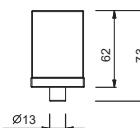

N448

VENEZIA handle

- base material: brass
- for articles: N404SW - N404S - N405SW - N013SB - N462SWF - N462SF - N409SW - N409S - N411SB - N291SB - N465S - N580SB - N019SB - N017SB

Chrome	29 02 N448
Polished Nickel PVD	29 95 N448
Matt Gun Metal PVD	29 P5 N448
Matt British Gold PVD	29 P6 N448
Matt Copper PVD	29 P9 N448
Golden Look PVD	29 S9 N448

N348

VENEZIA Diamond handle

- base material: brass
- for articles: N404SW - N404S - N405SW - N013SB - N462SWF - N462SF - N409SW - N409S - N411SB - N291SB - N465S - N580SB - N019SB - N017SB

Chrome	29 02 N348
Polished Nickel PVD	29 95 N348
Matt Gun Metal PVD	29 P5 N348
Matt British Gold PVD	29 P6 N348
Matt Copper PVD	29 P9 N348
Golden Look PVD	29 S9 N348

N448C5

VENEZIA handle Murano glass - Black

- brass handle holder
- for articles: N404SW - N404S - N405SW - N013SB - N462SWF - N462SF - N409SW - N409S - N411SB - N291SB - N465S - N580SB - N019SB - N017SB

Chrome	29 02 N448C5
Polished Nickel PVD	29 95 N448C5
Matt Gun Metal PVD	29 P5 N448C5
Matt British Gold PVD	29 P6 N448C5
Matt Copper PVD	29 P9 N448C5
Golden Look PVD	29 S9 N448C5

N448CB

VENEZIA handle Murano glass - WHITE

- brass handle holder
- for articles: N404SW - N404S - N405SW - N013SB - N462SWF - N462SF - N409SW - N409S - N411SB - N291SB - N465S - N580SB - N019SB - N017SB

Chrome	29 02 N448CB
Polished Nickel PVD	29 95 N448CB
Matt Gun Metal PVD	29 P5 N448CB
Matt British Gold PVD	29 P6 N448CB
Matt Copper PVD	29 P9 N448CB
Golden Look PVD	29 S9 N448CB