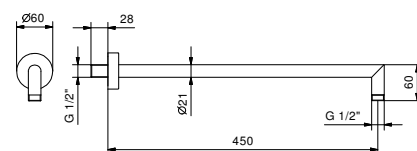

OPTIONAL: Built-in part for plasterboard

W046 91 00 W046

8011

Shower arm

- 45 cm long
- round backplate
- wall-mount
- 1/2" inlet

Chrome	86 02 8011
Polished Nickel PVD	86 95 8011
Matt Gun Metal PVD	86 P5 8011
Matt British Gold PVD	86 P6 8011
Matt Copper PVD	86 P9 8011
Golden Look PVD	86 S9 8011