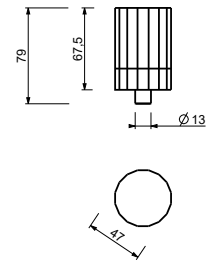

N748C6

VENEZIA Crystal handle - TRANSPARENT WHITE

- brass handle holder
- for articles: N404SW - N404S - N405SW - N409SW - N409S - N465S

Chrome	29 02 N748C6
Polished Nickel PVD	29 95 N748C6
Matt Gun Metal PVD	29 P5 N748C6
Matt British Gold PVD	29 P6 N748C6
Matt Copper PVD	29 P9 N748C6
Golden Look PVD	29 S9 N748C6