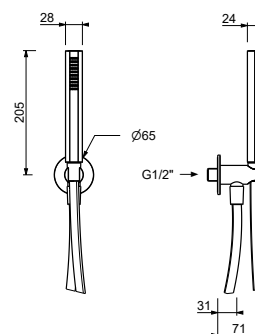

OPTIONAL: Built-in part for plasterboard

W046 91 00 W046

8158

Shower set

- Round escutcheon \varnothing 70 mm thickness 7.5
- FIT handshower
- water plug with showerholder
- 150 cm PVC flexible
- 1/2" inlet

Chrome	86 02 8158
Polished Nickel PVD	86 95 8158
Matt Gun Metal PVD	86 P5 8158
Matt British Gold PVD	86 P6 8158
Matt Copper PVD	86 P9 8158
Golden Look PVD	86 S9 8158

5943

Shower set

- Round escutcheon \varnothing 65 mm thickness 4
- VENEZIA handshower
- water plug with showerholder
- brass hose 150 cm
- brass hose 140 cm in PVD options
- 1/2" inlet

Chrome	29 02 5943
Polished Nickel PVD	29 95 5943
Matt Gun Metal PVD	29 P5 5943
Matt British Gold PVD	29 P6 5943
Matt Copper PVD	29 P9 5943
Golden Look PVD	29 S9 5943

5944

Shower set

- Round escutcheon \varnothing 65 mm thickness 4
- FIT handshower
- water plug with showerholder
- brass hose 150 cm
- brass hose 140 cm in PVD options
- 1/2" inlet