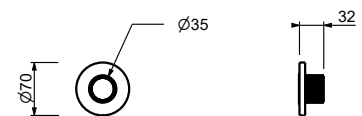

H791B

External piece

Chrome	87 02 H791B
Polished Nickel PVD	87 95 H791B
Matt Gun Metal PVD	87 P5 H791B
Matt British Gold PVD	87 P6 H791B
Matt Copper PVD	87 P9 H791B
Golden Look PVD	87 S9 H791B