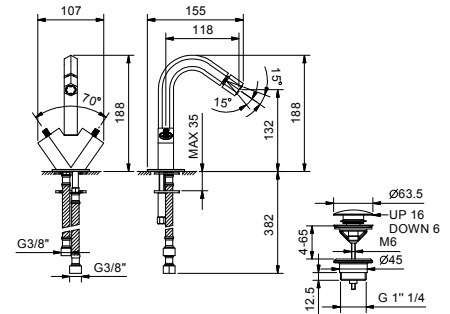

N462SF

Single-hole bidet mixer

- spout projection 12 cm
- without handles
- flow restrictor 5 l/min at 3 bar
- 90° ceramic cartridge
- articulated aerator
- flexible supply lines
- WITH pop-up WASTE

NOTE: handles to be ordered separately, pls. refer to the "Handles" section