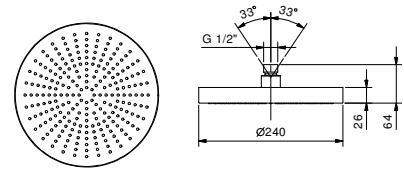

EXAMPLE OF COMBINATION - 3 OUTLETS

91 00 W276

8083

Rain showerhead

- Ø 24 cm
- base material: stainless steel
- flow restrictor 12 l/min at 3 bar
- anti-lime scale system
- 1/2" inlet
- check valve

NOTE: conditions necessary for the correct functioning: Min. Flow Rate: 10 l/min