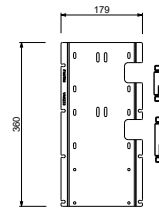

EXAMPLE OF COMBINATION - 3 OUTLETS

91 00 W270

W275

OPTIONAL - Easy Fix System

- plate and connections:
- for an easy both horizontal and vertical installation of the thermostatic mixers:
 - to install art- H500A / D491A - **1 outlet**
 - to install art- H500A / D491A - **2 outlets**