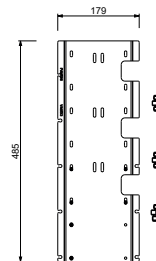

EXAMPLE OF COMBINATION - 1 OUTLET

EXAMPLE OF COMBINATION - 2 OUTLETS

91 00 W269

W270

OPTIONAL - Easy Fix System

- plate and connections:
- for an easy both horizontal and vertical installation of the thermostatic mixers:
 - to install art- H500A / H590A - **3 outlets**