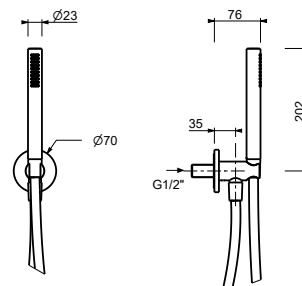

OPTIONAL: Built-in part for plasterboard

W046 91 00 W046

8158

Shower set

- Round escutcheon \varnothing 70 mm thickness 7.5
- FIT handshower
- water plug with showerholder
- 150 cm PVC flexible
- 1/2" inlet

Chrome	86 02 8158
Polished Nickel PVD	86 95 8158
Matt Gun Metal PVD	86 P5 8158
Matt British Gold PVD	86 P6 8158
Matt Copper PVD	86 P9 8158
Golden Look PVD	86 S9 8158

5943

Shower set

- Round escutcheon \varnothing 65 mm thickness 4
- VENEZIA handshower
- water plug with showerholder
- brass hose 150 cm
- brass hose 140 cm in PVD options
- 1/2" inlet