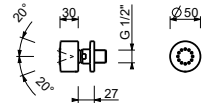

Lateral body spray

- base material: brass
- adjustable
- anti-lime scale system
- 1/2" inlet

NOTE: conditions necessary for the correct functioning: Min. Flow Rate: 12 l/min

Chrome	86 02 9248
Polished Nickel PVD	86 95 9248
Matt Gun Metal PVD	86 P5 9248
Matt British Gold PVD	86 P6 9248
Matt Copper PVD	86 P9 9248
Golden Look PVD	86 S9 9248