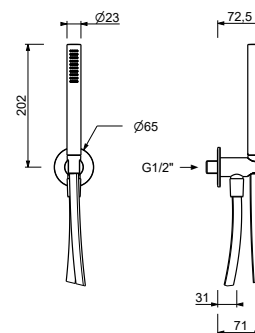

Shower set

- Round escutcheon $\varnothing$ 65 mm thickness 4
- FIT handshower
- water plug with showerholder
- brass hose 150 cm
- brass hose 140 cm in PVD options
- 1/2" inlet

Chrome	29 02 5944
Polished Nickel PVD	29 95 5944
Matt Gun Metal PVD	29 P5 5944
Matt British Gold PVD	29 P6 5944
Matt Copper PVD	29 P9 5944
Golden Look PVD	29 S9 5944