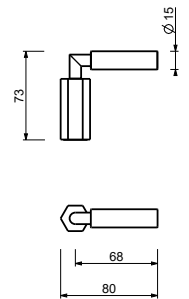

Chrome 29 02 N547
Polished Nickel PVD 29 95 N547
Matt Gun Metal PVD 29 P5 N547
Matt British Gold PVD 29 P6 N547
Matt Copper PVD 29 P9 N547
Golden Look PVD 29 S9 N547