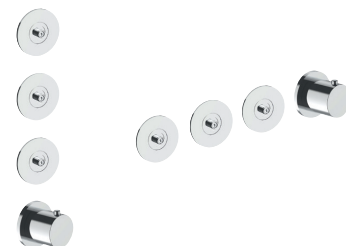

EXAMPLE OF COMBINATION - 3 OUTLETS