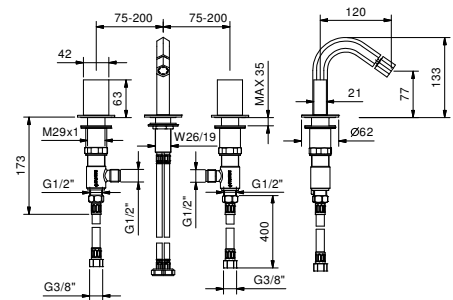

N409SW

3-hole bidet mixer

- spout projection 12 cm
- without handles
- flow restrictor 5 l/min at 3 bar
- 90° ceramic cartridge
- articulated aerator
- flexible supply lines
- WITHOUT WASTE

NOTE: handles to be ordered separately, pls. refer to the "Handles" section

Chrome	29 02 N409SW
Polished Nickel PVD	29 95 N409SW
Matt Gun Metal PVD	29 P5 N409SW
Matt British Gold PVD	29 P6 N409SW
Matt Copper PVD	29 P9 N409SW
Golden Look PVD	29 S9 N409SW