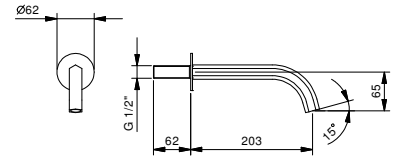

5041A

Built-in piece

31 00 5041A

8315

Wall-mount bathtub spout

- spout projection 20 cm
- round backplate
- 1/2" inlet

Chrome	29 02 8315
Polished Nickel PVD	29 95 8315
Matt Gun Metal PVD	29 P5 8315
Matt British Gold PVD	29 P6 8315
Matt Copper PVD	29 P9 8315
Golden Look PVD	29 S9 8315