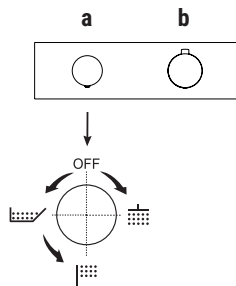

The built-in 3/4" thermostatic shower mixer is available:

- art. **G572B+D372A** - 2 outlets

- art. **G573B+D373A** - 3 outlets

EXAMPLE:

art. G573B+D373A

a) shut-off rotating diverter - By rotating the diverter knob from centre to right clockwise, one opens the first outlet, shuts off at the centre and rotating left opens the second and third outlets in a sequence.

b) temperature control.

Base material: BRASS

Finishing:

02 Chrome

95 Polished Nickel PVD

P5 Matt Gun Metal PVD

P6 Matt British Gold PVD

P9 Matt Copper PVD

S9 Golden Look PVD

* For spare parts, accessories, miscellaneous items and extensions please refer to specific pricelist sections