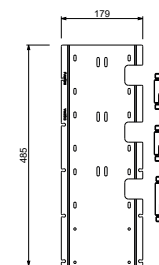

EXAMPLE OF COMBINATION - 1 OUTLET

EXAMPLE OF COMBINATION - 2 OUTLETS

91 00 W275

W276

OPTIONAL - Easy Fix System

- plate and connections:
- for an easy both horizontal and vertical installation of the thermostatic mixers:
 - to install art- H500A / D491A - **3 outlets**