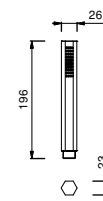

Handshower

- VENEZIA
- flow restrictor 9 l/min
- anti-lime scale system
- check valve

Chrome	90 02 9849
Polished Nickel PVD	90 95 9849
Matt Gun Metal PVD	90 P5 9849
Matt British Gold PVD	90 P6 9849
Matt Copper PVD	90 P9 9849
Golden Look PVD	90 S9 9849