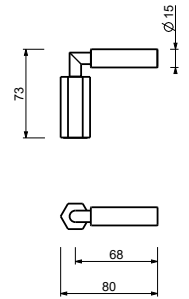

Chrome - Matt Black 29 02 N54713

N546

VENEZIA right-side lever

- base material: brass
- for articles: N404SW - N404S - N405SW - N013SB - N409SW - N409S - N411SB - N465S - N467S - N580SB - N019SB - N017SB - N291SB (shower)