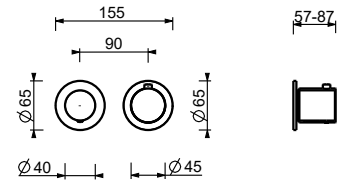

External piece

Chrome	87 02 G423B
Polished Nickel PVD	87 95 G423B
Matt Gun Metal PVD	87 P5 G423B
Matt British Gold PVD	87 P6 G423B
Matt Copper PVD	87 P9 G423B
Golden Look PVD	87 S9 G423B