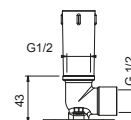

OPTIONAL: Built-in part for plasterboard

W046 91 00 W046

8158

Shower set

- Round escutcheon \varnothing 70 mm thickness 7.5
- FIT handshower
- water plug with showerholder
- 150 cm PVC flexible
- 1/2" inlet