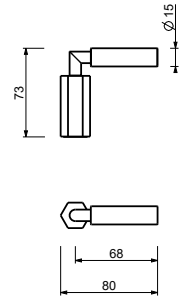

N54613

VENEZIA right-side lever • base

- material: brass
- with black lever
- for articles: N404SW - N404S - N405SW - N013SB - N409SW - N409S - N411SB - N465S - N467S - N580SB - N019SB - N017SB - N291SB (shower)