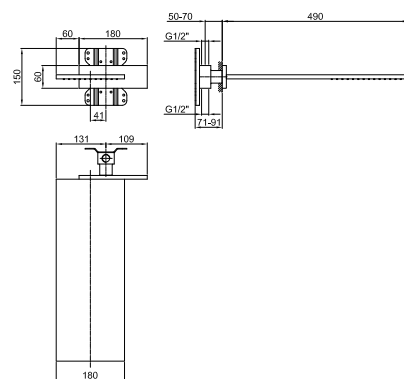

86 00 8036A

8027

Shower arm

- 30 cm long
- round backplate
- wall-mount
- 1/2" inlet

Chrome	86 02 8027
Polished Nickel PVD	86 95 8027
Matt Gun Metal PVD	86 P5 8027
Matt British Gold PVD	86 P6 8027
Matt Copper PVD	86 P9 8027
Golden Look PVD	86 S9 8027