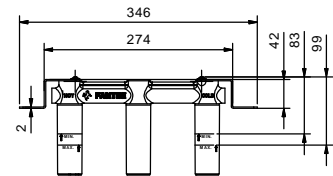

Built-in piece

44 00 R010A

N409SW

3-hole bidet mixer

- spout projection 12 cm
- without handles
- flow restrictor 5 l/min at 3 bar
- 90° ceramic cartridge
- articulated aerator
- flexible supply lines
- WITHOUT WASTE