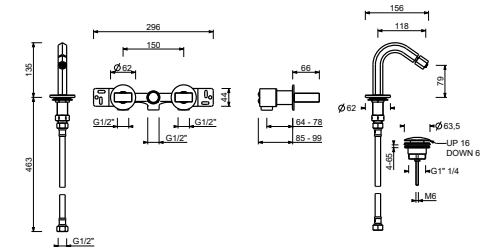

R011A

Built-in piece

44 00 R011A