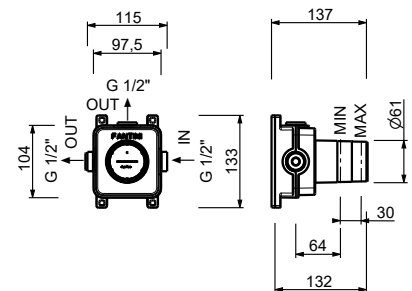

H590A

Built-in piece

44 00 H590A