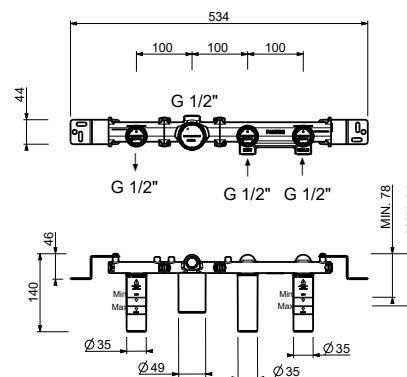

Built-in piece

44 00 N017A