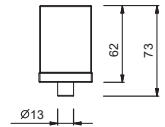

N448CC

VENEZIA handle Murano glass - Red

- brass handle holder
- for articles: N404SW - N404S - N405SW - N013SB - N462SWF - N462SF - N409SW - N409S - N411SB - N291SB - N465S - N580SB - N019SB - N017SB

Chrome	29 02 N448CC
Polished Nickel PVD	29 95 N448CC
Matt Gun Metal PVD	29 P5 N448CC
Matt British Gold PVD	29 P6 N448CC
Matt Copper PVD	29 P9 N448CC
Golden Look PVD	29 S9 N448CC

N448CD

VENEZIA handle Murano glass - Blue

- brass handle holder
- for articles: N404SW - N404S - N405SW - N013SB - N462SWF - N462SF - N409SW - N409S - N411SB - N291SB - N465S - N580SB - N019SB - N017SB

Chrome	29 02 N448CD
Polished Nickel PVD	29 95 N448CD
Matt Gun Metal PVD	29 P5 N448CD
Matt British Gold PVD	29 P6 N448CD
Matt Copper PVD	29 P9 N448CD
Golden Look PVD	29 S9 N448CD