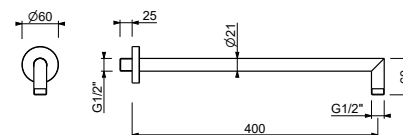

OPTIONAL: Built-in part for plasterboard

W046 91 00 W046

8123

Shower arm

- 40 cm long
- round backplate
- wall-mount
- 1/2" inlet

Chrome	86 02 8123
Polished Nickel PVD	86 95 8123
Matt Gun Metal PVD	86 P5 8123
Matt British Gold PVD	86 P6 8123
Matt Copper PVD	86 P9 8123
Golden Look PVD	86 S9 8123