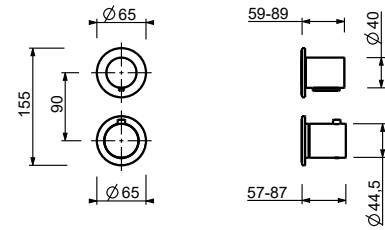

1/2" built-in thermostatic shower mixer

- handles
- with rosaces
- **2-way** diverter with turning knob
- 1/2" inlets
- soundproof
- for vertical installation only

G423B

External piece

Chrome	87 02 G423B
Polished Nickel PVD	87 95 G423B
Matt Gun Metal PVD	87 P5 G423B
Matt British Gold PVD	87 P6 G423B
Matt Copper PVD	87 P9 G423B
Golden Look PVD	87 S9 G423B