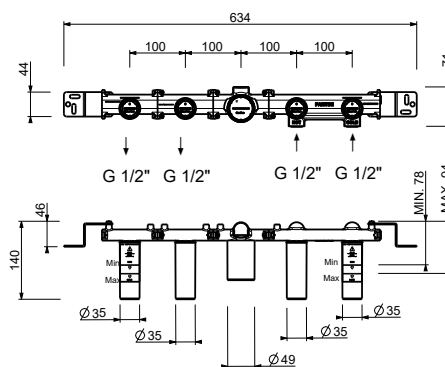

Built-in piece

44 00 N019A