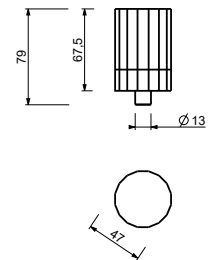

N746C6

VENEZIA Crystal handle - TRANSPARENT WHITE

- brass handle holder
- for articles: N013SB - N411SB+R011A - N291SB - N019SB - N017SB

Chrome	29 02 N746C6
Polished Nickel PVD	29 95 N746C6
Matt Gun Metal PVD	29 P5 N746C6
Matt British Gold PVD	29 P6 N746C6
Matt Copper PVD	29 P9 N746C6
Golden Look PVD	29 S9 N746C6