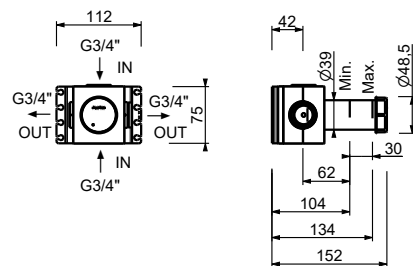

D491A

Built-in piece

19 00 D491A