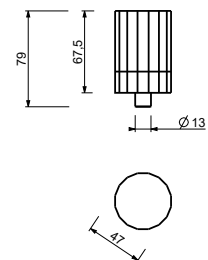

N746CI

VENEZIA Crystal handle - TRANSPARENT AMBER

- brass handle holder
- for articles: N013SB - N411SB+R011A - N291SB - N019SB - N017SB

Chrome	29 02 N746CI
Polished Nickel PVD	29 95 N746CI
Matt Gun Metal PVD	29 P5 N746CI
Matt British Gold PVD	29 P6 N746CI
Matt Copper PVD	29 P9 N746CI
Golden Look PVD	29 S9 N746CI