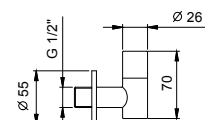

8434

Waste

- 1" 1/4
- pushing plug
- for washbasin without overflow
- for washbasin with overflow
- universal

N.B. complete finishing list in the section miscellaneous articles at the end of the pricelist

Chrome	91 02 8434
Polished Nickel PVD	91 95 8434
Matt Gun Metal PVD	91 P5 8434
Matt British Gold PVD	91 P6 8434
Matt Copper PVD	91 P9 8434
Golden Look PVD	91 S9 8434

8435

Waste

- 1" 1/4
- for washbasin without overflow
- for washbasin with overflow
- unrestricted outlet
- universal

N.B. complete finishing list in the section miscellaneous articles at the end of the pricelist

Chrome	91 02 8435
Polished Nickel PVD	91 95 8435
Matt Gun Metal PVD	91 P5 8435
Matt British Gold PVD	91 P6 8435
Matt Copper PVD	91 P9 8435
Golden Look PVD	91 S9 8435

9234

Bottle trap

- 1" 1/4
- for washbasin

N.B. complete finishing list in the section miscellaneous articles at the end of the pricelist

Chrome	91 02 9234
Polished Nickel PVD	91 95 9234
Matt Gun Metal PVD	91 P5 9234
Matt British Gold PVD	91 P6 9234
Matt Copper PVD	91 P9 9234
Golden Look PVD	91 S9 9234

8364

Pair of filters

- with shutoff
- fully inspectable filter
- 1/2" inlet

N.B. complete finishing list in the section miscellaneous articles at the end of the pricelist

Chrome	91 02 8364
Polished Nickel PVD	91 95 8364
Matt Gun Metal PVD	91 P5 8364
Matt British Gold PVD	91 P6 8364
Matt Copper PVD	91 P9 8364
Golden Look PVD	91 S9 8364