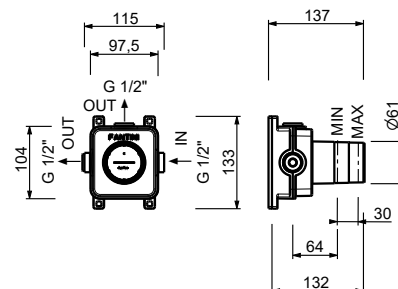

H590A

Built-in piece

44 00 H590A

3/4" stop valve

- without handle
- 90° ceramic cartridge
- 3/4" inlets

NOTE: Handle to be ordered separately, pls. Refer to the "Handles" section

N291SB

External piece