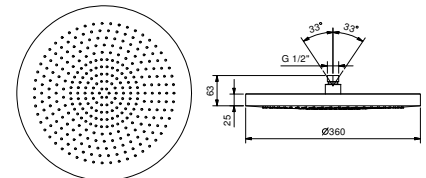

8084

Rain showerhead

- Ø 36 cm
- base material: stainless steel
- anti-lime scale system
- 1/2" inlet
- check valve

NOTE: conditions necessary for the correct functioning:
Minimum Flow Rate: 15 l/m