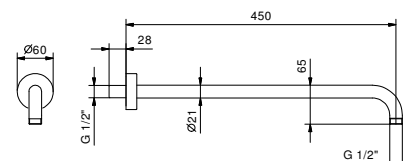

OPTIONAL: Built-in part for plasterboard

W046 91 00 W046

8028

Shower arm

- 45 cm long
- round backplate
- wall-mount
- 1/2" inlet

Chrome	86 02 8028
Polished Nickel PVD	86 95 8028
Matt Gun Metal PVD	86 P5 8028
Matt British Gold PVD	86 P6 8028
Matt Copper PVD	86 P9 8028
Golden Look PVD	86 S9 8028