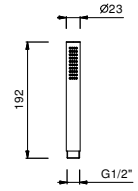

8783

Handshower

- FIT
- base material: brass
- flow restrictor 9 l/min
- anti-lime scale system
- check valve

Chrome	90 02 8783
Polished Nickel PVD	90 95 8783
Matt Gun Metal PVD	90 P5 8783
Matt British Gold PVD	90 P6 8783
Matt Copper PVD	90 P9 8783
Golden Look PVD	90 S9 8783