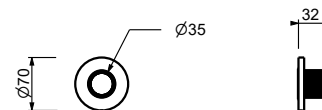

H590A

Built-in piece

44 00 H590A

3/4" stop valve

- without handle
- 90° ceramic cartridge
- 3/4" inlets

NOTE: Handle to be ordered separately, pls. Refer to the "Handles" section

N291SB

External piece