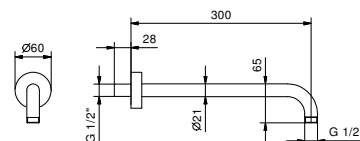

86 00 8036A

8027

Shower arm

- 30 cm long
- round backplate
- wall-mount
- 1/2" inlet

Chrome	86 02 8027
Polished Nickel PVD	86 95 8027
Matt Gun Metal PVD	86 P5 8027
Matt British Gold PVD	86 P6 8027
Matt Copper PVD	86 P9 8027
Golden Look PVD	86 S9 8027