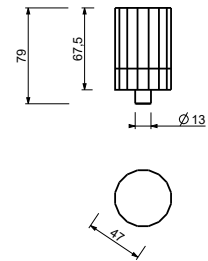

N746CE

VENEZIA Crystal handle - TRASPARENT LIGHT BLUE

- brass handle holder
- for articles: N013SB - N411SB+R011A - N291SB - N019SB - N017SB

Chrome	29 02 N746CE
Polished Nickel PVD	29 95 N746CE
Matt Gun Metal PVD	29 P5 N746CE
Matt British Gold PVD	29 P6 N746CE
Matt Copper PVD	29 P9 N746CE
Golden Look PVD	29 S9 N746CE