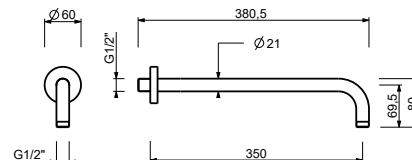

OPTIONAL: Built-in part for plasterboard

W046 91 00 W046

8137

Shower arm

- 35 cm long
- round backplate
- wall-mount
- 1/2" inlet

Chrome	86 02 8137
Polished Nickel PVD	86 95 8137
Matt Gun Metal PVD	86 P5 8137
Matt British Gold PVD	86 P6 8137
Matt Copper PVD	86 P9 8137
Golden Look PVD	86 S9 8137