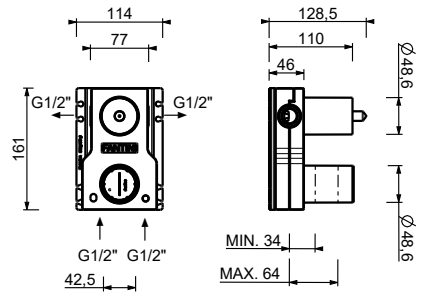

Built-in piece

44 00 M523A