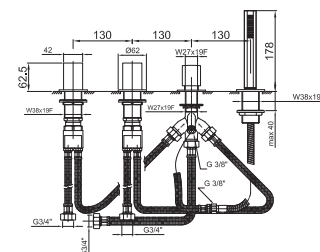

Chrom	29 02 N467S
Polished Nickel PVD	29 95 N467S
Matt Gun Metal PVD	29 P5 N467S
Matt British Gold PVD	29 P6 N467S
Matt Copper PVD	29 P9 N467S
Golden Look PVD	29 S9 N467S