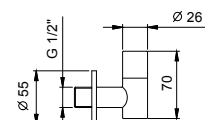

Pair of filters

- with shutoff
- fully inspectable filter
- 1/2" inlet

N.B. complete finishing list in the section miscellaneous articles at the end of the pricelist

Chrome	91 02 8364
Polished Nickel PVD	91 95 8364
Matt Gun Metal PVD	91 P5 8364
Matt British Gold PVD	91 P6 8364
Matt Copper PVD	91 P9 8364
Golden Look PVD	91 S9 8364