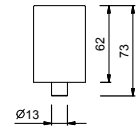

N448

VENEZIA handle

- base material: brass
- for articles: N404SW - N404S - N405SW - N013SB - N462SWF - N462SF - N409SW - N409S - N411SB - N291SB - N465S - N580SB - N019SB - N017SB

Chrome	29 02 N448
Polished Nickel PVD	29 95 N448
Matt Gun Metal PVD	29 P5 N448
Matt British Gold PVD	29 P6 N448
Matt Copper PVD	29 P9 N448
Golden Look PVD	29 S9 N448

N348

VENEZIA Diamond handle

- base material: brass
- for articles: N404SW - N404S - N405SW - N013SB - N462SWF - N462SF - N409SW - N409S - N411SB - N291SB - N465S - N580SB - N019SB - N017SB

Chrome	29 02 N348
Polished Nickel PVD	29 95 N348
Matt Gun Metal PVD	29 P5 N348
Matt British Gold PVD	29 P6 N348
Matt Copper PVD	29 P9 N348
Golden Look PVD	29 S9 N348

N448C5

VENEZIA handle Murano glass - Black

- brass handle holder
- for articles: N404SW - N404S - N405SW - N013SB - N462SWF - N462SF - N409SW - N409S - N411SB - N291SB - N465S - N580SB - N019SB - N017SB

Chrome	29 02 N448C5
Polished Nickel PVD	29 95 N448C5
Matt Gun Metal PVD	29 P5 N448C5
Matt British Gold PVD	29 P6 N448C5
Matt Copper PVD	29 P9 N448C5
Golden Look PVD	29 S9 N448C5

N448CB

VENEZIA handle Murano glass - WHITE

- brass handle holder
- for articles: N404SW - N404S - N405SW - N013SB - N462SWF - N462SF - N409SW - N409S - N411SB - N291SB - N465S - N580SB - N019SB - N017SB

Chrome	29 02 N448CB
Polished Nickel PVD	29 95 N448CB
Matt Gun Metal PVD	29 P5 N448CB
Matt British Gold PVD	29 P6 N448CB
Matt Copper PVD	29 P9 N448CB
Golden Look PVD	29 S9 N448CB