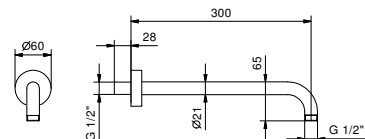

**Built-in piece**

86 00 8036A

**8027**

**Shower arm**

- 30 cm long
- round backplate
- wall-mount
- 1/2" inlet

Chrome	86 02 8027
Polished Nickel PVD	86 95 8027
Matt Gun Metal PVD	86 P5 8027
Matt British Gold PVD	86 P6 8027
Matt Copper PVD	86 P9 8027
Golden Look PVD	86 S9 8027