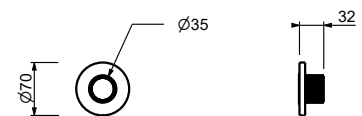

**Stop valve**

- ON/OFF button with flow rate adjustment **Screen-printing on handshower**
- soundproof
- for horizontal and vertical installation
- 1/2" inlets

**H791B**

**External piece**

Chrome	87 02 H791B
Polished Nickel PVD	87 95 H791B
Matt Gun Metal PVD	87 P5 H791B
Matt British Gold PVD	87 P6 H791B
Matt Copper PVD	87 P9 H791B
Golden Look PVD	87 S9 H791B