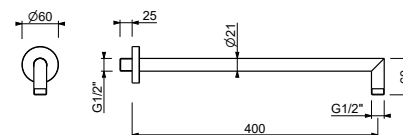

**OPTIONAL: Built-in part for plasterboard**

**W046** 91 00 W046

8123

**Shower arm**

- 40 cm long
- round backplate
- wall-mount
- 1/2" inlet

Chrome	86 02 8123
Polished Nickel PVD	86 95 8123
Matt Gun Metal PVD	86 P5 8123
Matt British Gold PVD	86 P6 8123
Matt Copper PVD	86 P9 8123
Golden Look PVD	86 S9 8123