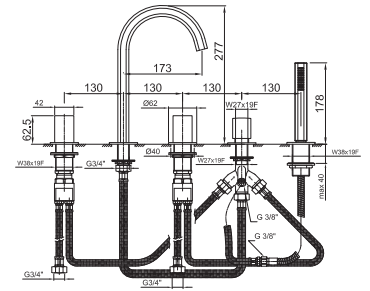

N465S

Deck-mount bathtub mixer

- spout projection 17,5 cm
- without handles
- 5-hole
- **2-way** diverter with pushing button
- VENEZIA handshower
- 150 cm flexible
- 90° ceramic cartridge
- 3/4" inlets
- flexible supply lines

NOTE: handles to be ordered separately, pls. refer to the "Handles" section

Chrome	29 02 N465S
Polished Nickel PVD	29 95 N465S
Matt Gun Metal PVD	29 P5 N465S
Matt British Gold PVD	29 P6 N465S
Matt Copper PVD	29 P9 N465S
Golden Look PVD	29 S9 N465S

N467S

Deck-mount bathtub mixer

- without handles
- without spout
- 4-hole
- **2-way** diverter with pushing button
- VENEZIA handshower
- 150 cm flexible
- 90° ceramic cartridge
- 3/4" inlets
- flexible supply lines

NOTE: handles to be ordered separately, pls. refer to the "Handles" section