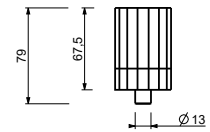

N746CZ

VENEZIA Crystal handle - TRANSPARENT GREEN

- brass handle holder
- for articles: N013SB - N411SB+R011A - N291SB - N019SB - N017SB

Chrome	29 02 N746CZ
Polished Nickel PVD	29 95 N746CZ
Matt Gun Metal PVD	29 P5 N746CZ
Matt British Gold PVD	29 P6 N746CZ
Matt Copper PVD	29 P9 N746CZ
Golden Look PVD	29 S9 N746CZ

N746C5

VENEZIA Crystal handle - TRANSPARENT BLACK

- brass handle holder
- for articles: N013SB - N411SB+R011A - N291SB - N019SB - N017SB

Chrome	29 02 N746C5
Polished Nickel PVD	29 95 N746C5
Matt Gun Metal PVD	29 P5 N746C5
Matt British Gold PVD	29 P6 N746C5
Matt Copper PVD	29 P9 N746C5
Golden Look PVD	29 S9 N746C5