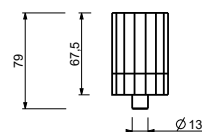

N748C5

VENEZIA Crystal handle - TRANSPARENT BLACK

- brass handle holder
- for articles: N404SW - N404S - N405SW - N409SW - N409S - N465S

Chrome	29 02 N748C5
Polished Nickel PVD	29 95 N748C5
Matt Gun Metal PVD	29 P5 N748C5
Matt British Gold PVD	29 P6 N748C5
Matt Copper PVD	29 P9 N748C5
Golden Look PVD	29 S9 N748C5

N746C6

VENEZIA Crystal handle - TRANSPARENT WHITE

- brass handle holder
- for articles: N013SB - N411SB+R011A - N291SB - N019SB - N017SB

Chrome	29 02 N746C6
Polished Nickel PVD	29 95 N746C6
Matt Gun Metal PVD	29 P5 N746C6
Matt British Gold PVD	29 P6 N746C6
Matt Copper PVD	29 P9 N746C6
Golden Look PVD	29 S9 N746C6

N746CE

VENEZIA Crystal handle - TRASPARENT LIGHT BLUE

- brass handle holder
- for articles: N013SB - N411SB+R011A - N291SB - N019SB - N017SB

Chrome	29 02 N746CE
Polished Nickel PVD	29 95 N746CE
Matt Gun Metal PVD	29 P5 N746CE
Matt British Gold PVD	29 P6 N746CE
Matt Copper PVD	29 P9 N746CE
Golden Look PVD	29 S9 N746CE

N746CI

VENEZIA Crystal handle - TRANSPARENT AMBER

- brass handle holder
- for articles: N013SB - N411SB+R011A - N291SB - N019SB - N017SB

Chrome	29 02 N746CI
Polished Nickel PVD	29 95 N746CI
Matt Gun Metal PVD	29 P5 N746CI
Matt British Gold PVD	29 P6 N746CI
Matt Copper PVD	29 P9 N746CI
Golden Look PVD	29 S9 N746CI