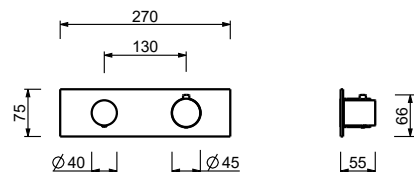

3/4" built-in thermostatic shower mixer

- handles
- **3-way** shut-off diverter with turning knob
- for horizontal installation only
- 3/4" inlets

G573B

External piece

Chrome	87 02 G573B
Polished Nickel PVD	87 95 G573B
Matt Gun Metal PVD	87 P5 G573B
Matt British Gold PVD	87 P6 G573B
Matt Copper PVD	87 P9 G573B
Golden Look PVD	87 S9 G573B