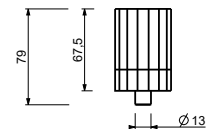

N746CZ

VENEZIA Crystal handle - TRANSPARENT GREEN

- brass handle holder
- for articles: N013SB - N411SB+R011A - N291SB - N019SB - N017SB

Chrome	29 02 N746CZ
Polished Nickel PVD	29 95 N746CZ
Matt Gun Metal PVD	29 P5 N746CZ
Matt British Gold PVD	29 P6 N746CZ
Matt Copper PVD	29 P9 N746CZ
Golden Look PVD	29 S9 N746CZ

N746C5

VENEZIA Crystal handle - TRANSPARENT BLACK

- brass handle holder
- for articles: N013SB - N411SB+R011A - N291SB - N019SB - N017SB

Chrome	29 02 N746C5
Polished Nickel PVD	29 95 N746C5
Matt Gun Metal PVD	29 P5 N746C5
Matt British Gold PVD	29 P6 N746C5
Matt Copper PVD	29 P9 N746C5
Golden Look PVD	29 S9 N746C5