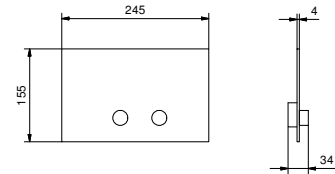

8402

Flush actuator plate GEBERIT

- base material: stainless steel
- projecting push-button controls
- with round controls
- without visible fixing system

N.B. complete finishing list in the section miscellaneous articles at the end of the pricelist
N.B. compatible ONLY WITH Geberit Sigma 8/Sigma 12

Brilliant Stainless Steel	91 38 8402
Polished Nickel PVD	91 95 8402
Matt Gun Metal PVD	91 P5 8402
Matt British Gold PVD	91 P6 8402
Matt Copper PVD	91 P9 8402
Golden Look PVD	91 S9 8402

8403

Flush actuator plate GEBERIT

- base material: stainless steel
- flush fit controls
- with square controls
- without visible fixing system

N.B. complete finishing list in the section miscellaneous articles at the end of the pricelist
N.B. compatible ONLY WITH Geberit Sigma 8/Sigma 12

Brilliant Stainless Steel	91 38 8403
Polished Nickel PVD	91 95 8403
Matt Gun Metal PVD	91 P5 8403
Matt British Gold PVD	91 P6 8403
Matt Copper PVD	91 P9 8403
Golden Look PVD	91 S9 8403

W216

Flush actuator plate TECE

- base material: stainless steel
- projecting push-button controls
- with round controls
- minimum depth: see installation instructions
- without visible fixing system

N.B. complete finishing list in the section miscellaneous articles at the end of the pricelist
N.B. compatible ONLY WITH Tecebox Octa II

Brilliant Stainless Steel	91 38 W216
Polished Nickel PVD	91 95 W216
Matt Gun Metal PVD	91 P5 W216
Matt British Gold PVD	91 P6 W216
Matt Copper PVD	91 P9 W216
Golden Look PVD	91 S9 W216

W291

Hydrobrush

- for WC cleaning
- water plug with showerholder
- stop valve
- base material: brass
- round backplate
- 120 cm brass flexible hose
- 1/2" inlet

N.B. complete finishing list in the section miscellaneous articles at the end of the pricelist