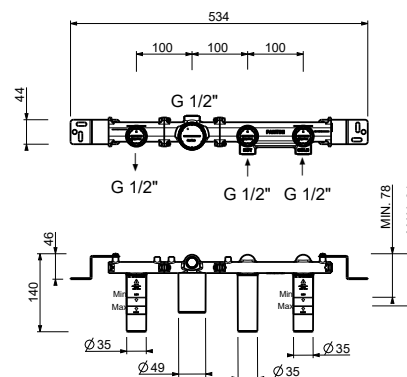

Built-in bathtub mixer

- without handles
- without spout
- **2-way** diverter with turning knob
- VENEZIA handshower
- water plug with showerholder
- brass hose 150 cm
- brass hose 140 cm in PVD options
- 90° ceramic cartridge
- 1/2" inlets

NOTE: handles to be ordered separately, pls. refer to the "Handles" section