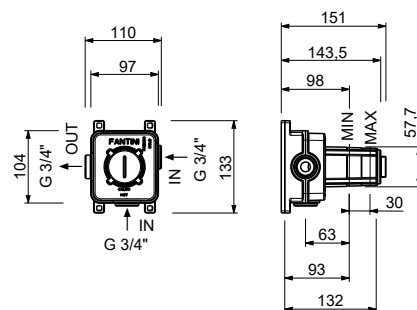

**Built-in piece**

44 00 H500A

**Stop valve**

- ON/OFF button with flow rate adjustment **Screen-printing on showerhead**
- soundproof
- for horizontal and vertical installation
- 1/2" inlets

**H790B**

**External piece**