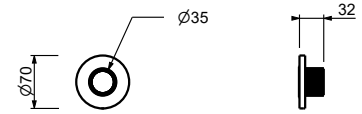

Stop valve

- ON/OFF button with flow rate adjustment **Screen-printing on showerhead**
- soundproof
- for horizontal and vertical installation
- 1/2" inlets

H790B

External piece

Chrome	87 02 H790B
Polished Nickel PVD	87 95 H790B
Matt Gun Metal PVD	87 P5 H790B
Matt British Gold PVD	87 P6 H790B
Matt Copper PVD	87 P9 H790B
Golden Look PVD	87 S9 H790B