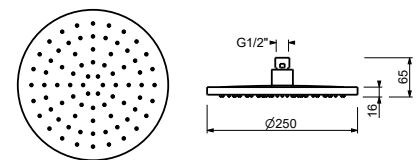

Rain showerhead

- Ø 25 cm
- base material: brass
- flow restrictor 9 l/min at 3 bar
- anti-lime scale system
- 1/2" inlet
- check valve

NOTE: conditions necessary for the correct functioning: Min. Flow Rate: 10 l/min