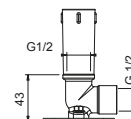

Shower arm

- 25 cm long
- round backplate
- ceiling-mount
- 1/2" inlet

Chrome	86 02 9236
Polished Nickel PVD	86 95 9236
Matt Gun Metal PVD	86 P5 9236
Matt British Gold PVD	86 P6 9236
Matt Copper PVD	86 P9 9236
Golden Look PVD	86 S9 9236

OPTIONAL: Built-in part for plasterboard

W046 91 00 W046