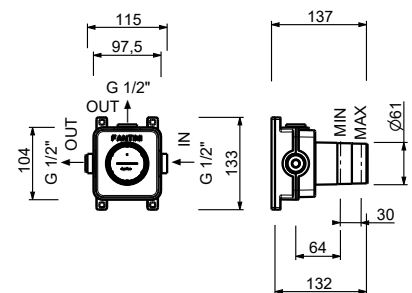

H590A

Built-in piece

44 00 H590A