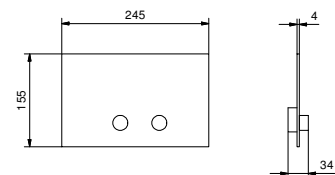

8402

Flush actuator plate GEBERIT

- base material: stainless steel
- projecting push-button controls
- with round controls
- without visible fixing system

N.B. complete finishing list in the section miscellaneous articles at the end of the pricelist
N.B. compatible ONLY WITH Geberit Sigma 8/Sigma 12

Brilliant Stainless Steel	91 38 8402
Polished Nickel PVD	91 95 8402
Matt Gun Metal PVD	91 P5 8402
Matt British Gold PVD	91 P6 8402
Matt Copper PVD	91 P9 8402
Golden Look PVD	91 S9 8402

8403

Flush actuator plate GEBERIT

- base material: stainless steel
- flush fit controls
- with square controls
- without visible fixing system

N.B. complete finishing list in the section miscellaneous articles at the end of the pricelist
N.B. compatible ONLY WITH Geberit Sigma 8/Sigma 12

Brilliant Stainless Steel	91 38 8403
Polished Nickel PVD	91 95 8403
Matt Gun Metal PVD	91 P5 8403
Matt British Gold PVD	91 P6 8403
Matt Copper PVD	91 P9 8403
Golden Look PVD	91 S9 8403

W216

Flush actuator plate TECE

- base material: stainless steel
- projecting push-button controls
- with round controls
- minimum depth: see installation instructions
- without visible fixing system

N.B. complete finishing list in the section miscellaneous articles at the end of the pricelist
N.B. compatible ONLY WITH Tecebox Octa II

Brilliant Stainless Steel	91 38 W216
Polished Nickel PVD	91 95 W216
Matt Gun Metal PVD	91 P5 W216
Matt British Gold PVD	91 P6 W216
Matt Copper PVD	91 P9 W216
Golden Look PVD	91 S9 W216

W291

Hydrobrush

- for WC cleaning
- water plug with showerholder
- stop valve
- base material: brass
- round backplate
- 120 cm brass flexible hose
- 1/2" inlet

N.B. complete finishing list in the section miscellaneous articles at the end of the pricelist