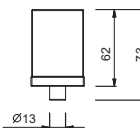

N448

VENEZIA handle

- base material: brass
- for articles: N404SW - N404S - N405SW - N013SB - N462SWF - N462SF - N409SW - N409S - N411SB - N291SB - N465S - N580SB - N019SB - N017SB

Chrome	29 02 N448
Polished Nickel PVD	29 95 N448
Matt Gun Metal PVD	29 P5 N448
Matt British Gold PVD	29 P6 N448
Matt Copper PVD	29 P9 N448
Golden Look PVD	29 S9 N448

N348

VENEZIA Diamond handle

- base material: brass
- for articles: N404SW - N404S - N405SW - N013SB - N462SWF - N462SF - N409SW - N409S - N411SB - N291SB - N465S - N580SB - N019SB - N017SB

Chrome	29 02 N348
Polished Nickel PVD	29 95 N348
Matt Gun Metal PVD	29 P5 N348
Matt British Gold PVD	29 P6 N348
Matt Copper PVD	29 P9 N348
Golden Look PVD	29 S9 N348

N448C5

VENEZIA handle Murano glass - Black

- brass handle holder
- for articles: N404SW - N404S - N405SW - N013SB - N462SWF - N462SF - N409SW - N409S - N411SB - N291SB - N465S - N580SB - N019SB - N017SB

Chrome	29 02 N448C5
Polished Nickel PVD	29 95 N448C5
Matt Gun Metal PVD	29 P5 N448C5
Matt British Gold PVD	29 P6 N448C5
Matt Copper PVD	29 P9 N448C5
Golden Look PVD	29 S9 N448C5

N448CB

VENEZIA handle Murano glass - WHITE

- brass handle holder
- for articles: N404SW - N404S - N405SW - N013SB - N462SWF - N462SF - N409SW - N409S - N411SB - N291SB - N465S - N580SB - N019SB - N017SB

Chrome	29 02 N448CB
Polished Nickel PVD	29 95 N448CB
Matt Gun Metal PVD	29 P5 N448CB
Matt British Gold PVD	29 P6 N448CB
Matt Copper PVD	29 P9 N448CB
Golden Look PVD	29 S9 N448CB