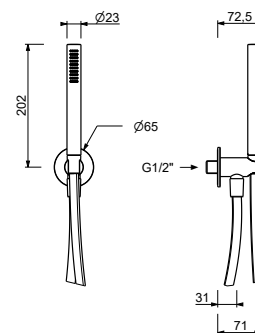

5944

Shower set

- Round escutcheon $\varnothing$ 65 mm thickness 4
- FIT handshower
- water plug with showerholder
- brass hose 150 cm
- brass hose 140 cm in PVD options
- 1/2" inlet

Chrome	29 02 5944
Polished Nickel PVD	29 95 5944
Matt Gun Metal PVD	29 P5 5944
Matt British Gold PVD	29 P6 5944
Matt Copper PVD	29 P9 5944
Golden Look PVD	29 S9 5944