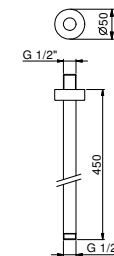

**OPTIONAL: Built-in part for plasterboard**

**W046** 91 00 W046

8158

Shower set

- Round escutcheon  $\varnothing$  70 mm thickness 7.5
- FIT handshower
- water plug with showerholder
- 150 cm PVC flexible
- 1/2" inlet