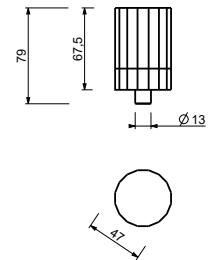

N748C6

VENEZIA Crystal handle - TRANSPARENT WHITE

- brass handle holder
- for articles: N404SW - N404S - N405SW - N409SW - N409S - N465S

Chrome	29 02 N748C6
Polished Nickel PVD	29 95 N748C6
Matt Gun Metal PVD	29 P5 N748C6
Matt British Gold PVD	29 P6 N748C6
Matt Copper PVD	29 P9 N748C6
Golden Look PVD	29 S9 N748C6