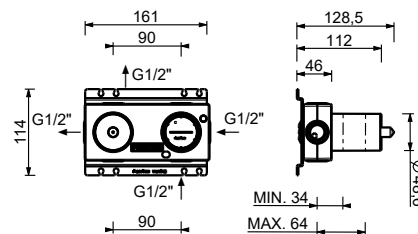

M623A

Built-in piece

44 00 M623A