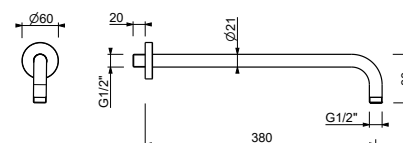

**OPTIONAL: Built-in part for plasterboard**

**W046** 91 00 W046

8124

**Shower arm**

- 40 cm long
- round backplate
- wall-mount
- 1/2" inlet

Chrome	86 02 8124
Polished Nickel PVD	86 95 8124
Matt Gun Metal PVD	86 P5 8124
Matt British Gold PVD	86 P6 8124
Matt Copper PVD	86 P9 8124
Golden Look PVD	86 S9 8124