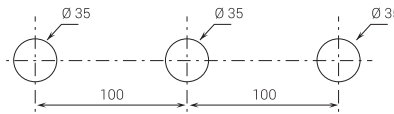

### BASINS HOLE SIZE:

- For washbasin and bidet mixers.

- 3-hole washbasin mixer.

art. N404S

art. N405S

art. N504S