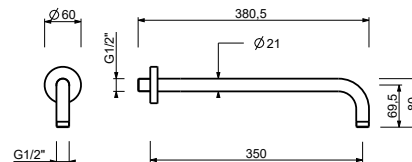

**OPTIONAL: Built-in part for plasterboard**

**W046** 91 00 W046

8137

**Shower arm**

- 35 cm long
- round backplate
- wall-mount
- 1/2" inlet

Chrome	86 02 8137
Polished Nickel PVD	86 95 8137
Matt Gun Metal PVD	86 P5 8137
Matt British Gold PVD	86 P6 8137
Matt Copper PVD	86 P9 8137
Golden Look PVD	86 S9 8137