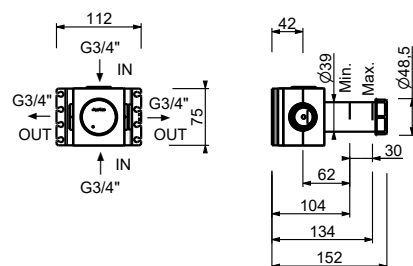

D491A

Built-in piece

19 00 D491A