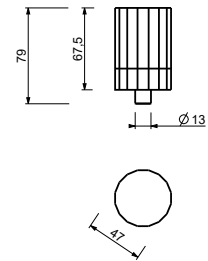

N748CI

VENEZIA Crystal handle - TRANSPARENT AMBER

- brass handle holder
- for articles: N404SW - N404S - N405SW - N409SW - N409S - N465S

Chrome	29 02 N748CI
Polished Nickel PVD	29 95 N748CI
Matt Gun Metal PVD	29 P5 N748CI
Matt British Gold PVD	29 P6 N748CI
Matt Copper PVD	29 P9 N748CI
Golden Look PVD	29 S9 N748CI