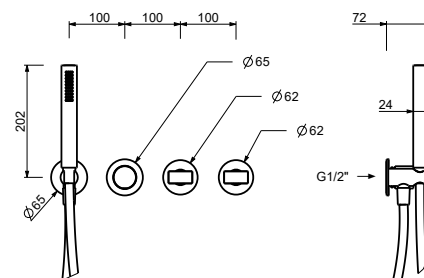

Built-in bathtub mixer

- without handles
- without spout
- **2-way** diverter with turning knob
- VENEZIA handshower
- water plug with showerholder
- brass hose 150 cm
- brass hose 140 cm in PVD options
- 90° ceramic cartridge
- 1/2" inlets

NOTE: handles to be ordered separately, pls. refer to the "Handles" section