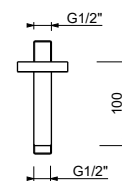

8121

Shower arm

- 10 cm long
- round backplate
- ceiling-mount
- 1/2" inlet

Chrome	86 02 8121
Polished Nickel PVD	86 95 8121
Matt Gun Metal PVD	86 P5 8121
Matt British Gold PVD	86 P6 8121
Matt Copper PVD	86 P9 8121
Golden Look PVD	86 S9 8121

OPTIONAL: Built-in part for plasterboard

W046 91 00 W046