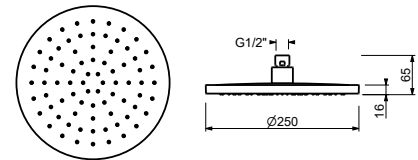

Rain showerhead

- Ø 25 cm
- base material: ABS
- flow restrictor 9 l/min at 3 bar
- anti-lime scale system
- 1/2" inlet
- check valve

NOTE: conditions necessary for the correct functioning: Min. Flow Rate: 10 l/min