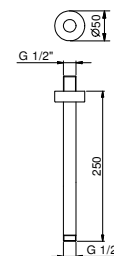

Shower arm

- 25 cm long
- round backplate
- ceiling-mount
- 1/2" inlet

Chrome	86 02 9236
Polished Nickel PVD	86 95 9236
Matt Gun Metal PVD	86 P5 9236
Matt British Gold PVD	86 P6 9236
Matt Copper PVD	86 P9 9236
Golden Look PVD	86 S9 9236

OPTIONAL: Built-in part for plasterboard

W046 91 00 W046