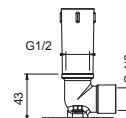

OPTIONAL: Built-in part for plasterboard

W046 91 00 W046