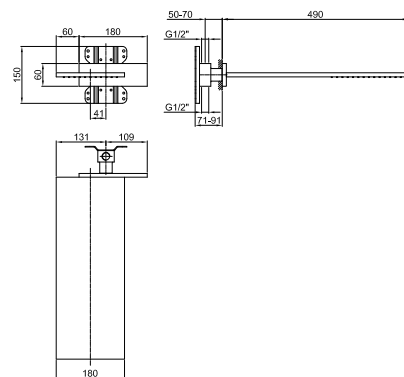

**Built-in piece**

86 00 8036A

**8027**

**Shower arm**

- 30 cm long
- round backplate
- wall-mount
- 1/2" inlet

Chrome	86 02 8027
Polished Nickel PVD	86 95 8027
Matt Gun Metal PVD	86 P5 8027
Matt British Gold PVD	86 P6 8027
Matt Copper PVD	86 P9 8027
Golden Look PVD	86 S9 8027