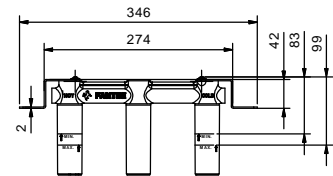

**R010A**

**Built-in piece**

44 00 R010A

**N462SWF**

**Single-hole bidet mixer**

- spout projection 12 cm
- without handles
- flow restrictor 5 l/min at 3 bar
- 90° ceramic cartridge
- articulated aerator
- flexible supply lines
- WITHOUT WASTE