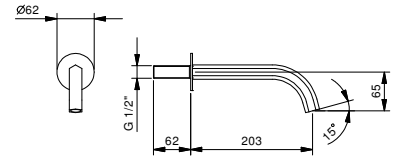

8315

Wall-mount bathtub spout

- spout projection 20 cm
- round backplate
- 1/2" inlet

Chrome	29 02 8315
Polished Nickel PVD	29 95 8315
Matt Gun Metal PVD	29 P5 8315
Matt British Gold PVD	29 P6 8315
Matt Copper PVD	29 P9 8315
Golden Look PVD	29 S9 8315

8418