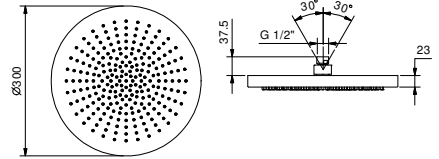

K073

Rain showerhead

- ACQUAFIT
- **Water functions:**
- 1st function: 240 anti - limestone nozzles
- Ø 30 cm
- base material: stainless steel
- check valve
- flow restrictor 14 l/min at 3 bar
- anti-lime scale system
- 1/2" inlet

NOTE: conditions necessary for the correct functioning: Min. Flow Rate: 12 l/min