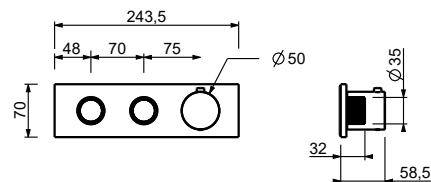

3/4" built-in thermostatic shower mixer

- handle
- ON/OFF buttons with flow rate adjustment
- soundproof
- for horizontal installation only
- 3/4" inlets
- nos. 2 1/2" outlets

H572B

External piece

Chrome	87 02 H572B
Polished Nickel PVD	87 95 H572B
Matt Gun Metal PVD	87 P5 H572B
Matt British Gold PVD	87 P6 H572B
Matt Copper PVD	87 P9 H572B
Golden Look PVD	87 S9 H572B