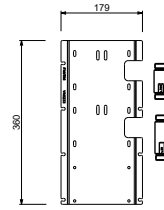

**EXAMPLE OF COMBINATION - 3 OUTLETS**

91 00 W270

**W275**

**OPTIONAL - Easy Fix System**

plate and connections:

- for an easy both horizontal and vertical installation of the thermostatic mixers:
- to install art- H500A / D491A - **1 outlet**
- to install art- H500A / D491A - **2 outlets**