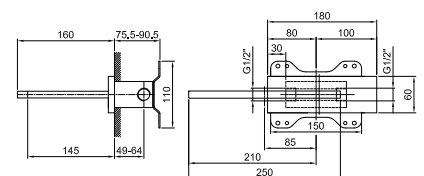

Built-in piece

31 00 5041A