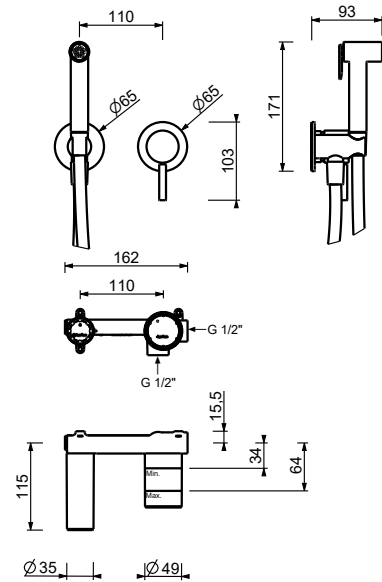

Hydrospray

- for personal care
- Shower mixer included
- water plug with showerholder
- with rosaces
- 120 cm brass flexible hose
- 1/2" inlet

N.B. complete finishing list in the section miscellaneous articles at the end of the pricelist

E857B

External piece

Chrome	50 02 E857B
Polished Nickel PVD	50 95 E857B
Matt Gun Metal PVD	50 P5 E857B
Matt British Gold PVD	50 P6 E857B
Matt Copper PVD	50 P9 E857B
Golden Look PVD	50 S9 E857B

M111A

Built-in piece

44 00 M111A