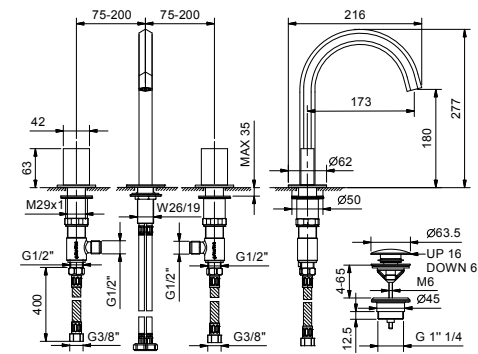

N404S
lead $\emptyset$ free

3-hole washbasin mixer

- spout projection 17,5 cm
- without handles
- flow restrictor 5 l/min at 3 bar
- 90° ceramic cartridge
- flexible supply lines
- WITH pop-up WASTE

NOTE: handles to be ordered separately, pls. refer to the "Handles" section

Chrome	29 02 N404S
Polished Nickel PVD	29 95 N404S
Matt Gun Metal PVD	29 P5 N404S
Matt British Gold PVD	29 P6 N404S
Matt Copper PVD	29 P9 N404S
Golden Look PVD	29 S9 N404S