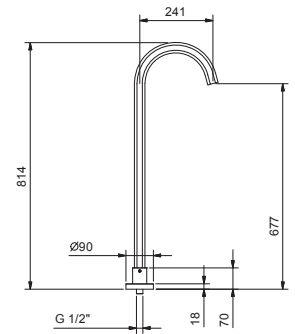

Floor-mount bathtub spout

- spout projection 24 cm
- 1/2" inlet

Chrome	29 02 8418
Polished Nickel PVD	29 95 8418
Matt Gun Metal PVD	29 P5 8418
Matt British Gold PVD	29 P6 8418
Matt Copper PVD	29 P9 8418
Golden Look PVD	29 S9 8418