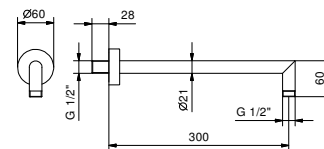

**OPTIONAL: Built-in part for plasterboard**

**W046** 91 00 W046

9231

**Shower arm**

- 30 cm long
- round backplate
- wall-mount
- 1/2" inlet

Chrome	86 02 9231
Polished Nickel PVD	86 95 9231
Matt Gun Metal PVD	86 P5 9231
Matt British Gold PVD	86 P6 9231
Matt Copper PVD	86 P9 9231
Golden Look PVD	86 S9 9231