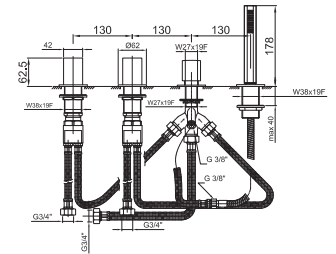

Chrome	29 02 N467S
Polished Nickel PVD	29 95 N467S
Matt Gun Metal PVD	29 P5 N467S
Matt British Gold PVD	29 P6 N467S
Matt Copper PVD	29 P9 N467S
Golden Look PVD	29 S9 N467S