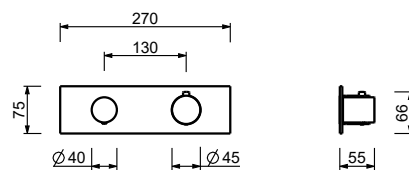

G572B

External piece

Chrome	87 02 G572B
Polished Nickel PVD	87 95 G572B
Matt Gun Metal PVD	87 P5 G572B
Matt British Gold PVD	87 P6 G572B
Matt Copper PVD	87 P9 G572B
Golden Look PVD	87 S9 G572B