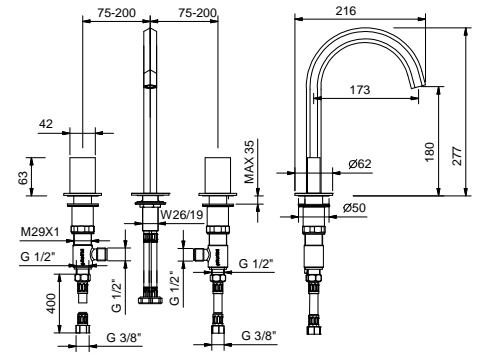

N404SW
lead $\emptyset$ free

3-hole washbasin mixer

- spout projection 17,5 cm
- without handles
- flow restrictor 5 l/min at 3 bar
- 90° ceramic cartridge
- flexible supply lines
- WITHOUT WASTE

NOTE: handles to be ordered separately, pls. refer to the "Handles" section

Chrome	29 02 N404SW
Polished Nickel PVD	29 95 N404SW
Matt Gun Metal PVD	29 P5 N404SW
Matt British Gold PVD	29 P6 N404SW
Matt Copper PVD	29 P9 N404SW
Golden Look PVD	29 S9 N404SW