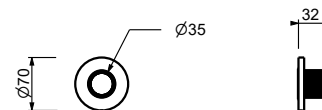

Stop valve

• ON/OFF button with flow rate adjustment **AUX**

Screen-printing

- soundproof
- for horizontal and vertical installation
- 1/2" inlets

H792B

External piece

Chrome	87 02 H792B
Polished Nickel PVD	87 95 H792B
Matt Gun Metal PVD	87 P5 H792B
Matt British Gold PVD	87 P6 H792B
Matt Copper PVD	87 P9 H792B
Golden Look PVD	87 S9 H792B