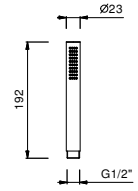

8783

Handshower

- FIT
- base material: brass
- flow restrictor 9 l/min
- anti-lime scale system
- check valve

Chrome	90 02 8783
Polished Nickel PVD	90 95 8783
Matt Gun Metal PVD	90 P5 8783
Matt British Gold PVD	90 P6 8783
Matt Copper PVD	90 P9 8783
Golden Look PVD	90 S9 8783

9248

Lateral body spray

- base material: brass
- adjustable
- anti-lime scale system
- 1/2" inlet

NOTE: conditions necessary for the correct functioning: Min. Flow Rate: 12 l/min