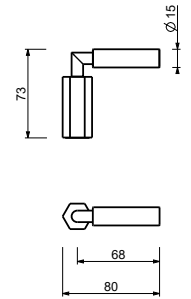

Chrome - Matt Black 29 02 N54713

N546

VENEZIA right-side lever

- base material: brass
- for articles: N404SW - N404S - N405SW - N013SB - N409SW - N409S - N411SB - N465S - N467S - N580SB - N019SB - N017SB - N291SB (shower)