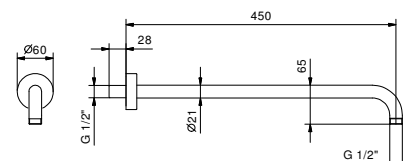

**OPTIONAL: Built-in part for plasterboard**

**W046** 91 00 W046

8028

**Shower arm**

- 45 cm long
- round backplate
- wall-mount
- 1/2" inlet

Chrome	86 02 8028
Polished Nickel PVD	86 95 8028
Matt Gun Metal PVD	86 P5 8028
Matt British Gold PVD	86 P6 8028
Matt Copper PVD	86 P9 8028
Golden Look PVD	86 S9 8028