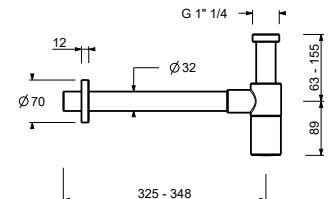

9234

**Bottle trap**

- 1" 1/4
- for washbasin

**N.B. complete finishing list in the section miscellaneous articles at the end of the pricelist**

Chrome	91 02 9234
Polished Nickel PVD	91 95 9234
Matt Gun Metal PVD	91 P5 9234
Matt British Gold PVD	91 P6 9234
Matt Copper PVD	91 P9 9234
Golden Look PVD	91 S9 9234