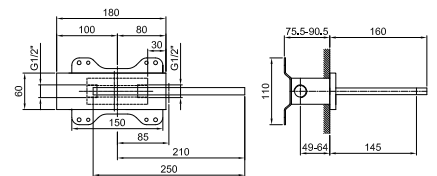

Built-in bathtub spout

- spout projection 14,5 cm
- right-hand version
- waterfall
- 1/2" inlet

5041B

External piece

Chrome	31 02 5041B
Polished Nickel PVD	31 95 5041B
Matt Gun Metal PVD	31 P5 5041B
Matt British Gold PVD	31 P6 5041B
Matt Copper PVD	31 P9 5041B
Golden Look PVD	31 S9 5041B

5041A

Built-in piece

31 00 5041A