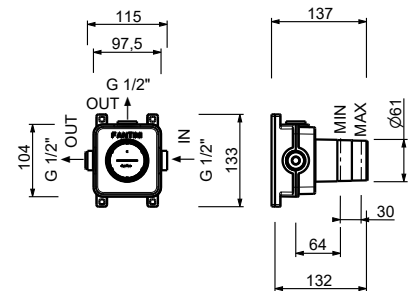

Stop valve

- ON/OFF button with flow rate adjustment **Screen-printing on showerhead**
- soundproof
- for horizontal and vertical installation
- 1/2" inlets

H790B

External piece

Chrome	87 02 H790B
Polished Nickel PVD	87 95 H790B
Matt Gun Metal PVD	87 P5 H790B
Matt British Gold PVD	87 P6 H790B
Matt Copper PVD	87 P9 H790B
Golden Look PVD	87 S9 H790B

H590A

Built-in piece

44 00 H590A