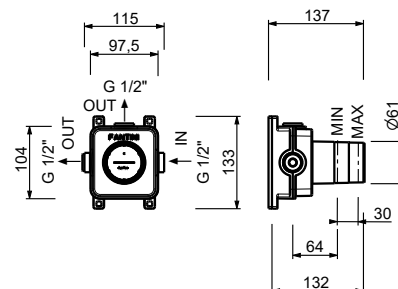

Stop valve

• ON/OFF button with flow rate adjustment **AUX**

Screen-printing

- soundproof
- for horizontal and vertical installation
- 1/2" inlets

H792B

External piece

Chrome	87 02 H792B
Polished Nickel PVD	87 95 H792B
Matt Gun Metal PVD	87 P5 H792B
Matt British Gold PVD	87 P6 H792B
Matt Copper PVD	87 P9 H792B
Golden Look PVD	87 S9 H792B

H590A

Built-in piece

44 00 H590A