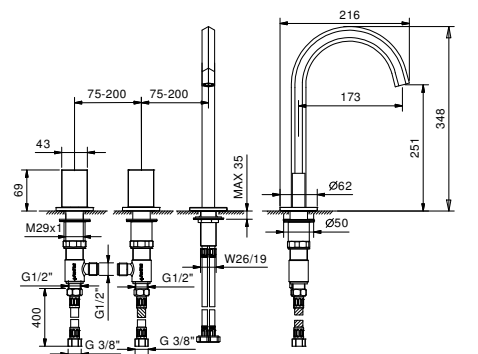

N405SW
lead $\emptyset$ free

3-hole high washbasin mixer

- spout projection 17,5 cm
- without handles
- flow restrictor 5 l/min at 3 bar
- 90° ceramic cartridge
- flexible supply lines
- WITHOUT WASTE

NOTE: handles to be ordered separately, pls. refer to the "Handles" section

Chrome	29 02 N405SW
Polished Nickel PVD	29 95 N405SW
Matt Gun Metal PVD	29 P5 N405SW
Matt British Gold PVD	29 P6 N405SW
Matt Copper PVD	29 P9 N405SW
Golden Look PVD	29 S9 N405SW