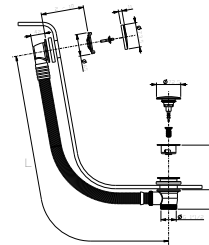

W001

Bathtub drain

• WITH WASTE

N.B. complete finishing list in the section miscellaneous articles at the end of the pricelist

Chrome	91 02 W001
Polished Nickel PVD	91 95 W001
Matt Gun Metal PVD	91 P5 W001
Matt British Gold PVD	91 P6 W001
Matt Copper PVD	91 P9 W001
Golden Look PVD	91 S9 W001

W002

Bathtub drain

• overflow set with filling function
• WITH WASTE

N.B. complete finishing list in the section miscellaneous articles at the end of the pricelist

Chrome	91 02 W002
Polished Nickel PVD	91 95 W002
Matt Gun Metal PVD	91 P5 W002
Matt British Gold PVD	91 P6 W002
Matt Copper PVD	91 P9 W002
Golden Look PVD	91 S9 W002