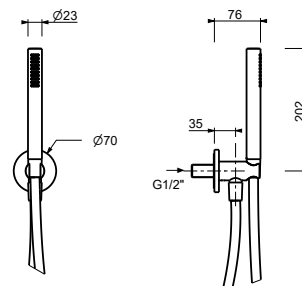

**OPTIONAL: Built-in part for plasterboard**

**W046** 91 00 W046

8158

Shower set

- Round escutcheon  $\varnothing$  70 mm thickness 7.5
- FIT handshower
- water plug with showerholder
- 150 cm PVC flexible
- 1/2" inlet

Chrome	86 02 8158
Polished Nickel PVD	86 95 8158
Matt Gun Metal PVD	86 P5 8158
Matt British Gold PVD	86 P6 8158
Matt Copper PVD	86 P9 8158
Golden Look PVD	86 S9 8158

5943

Shower set

- Round escutcheon  $\varnothing$  65 mm thickness 4
- VENEZIA handshower
- water plug with showerholder
- brass hose 150 cm
- brass hose 140 cm in PVD options
- 1/2" inlet