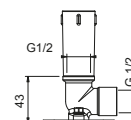

8121

Shower arm

- 10 cm long
- round backplate
- ceiling-mount
- 1/2" inlet

Chrome	86 02 8121
Polished Nickel PVD	86 95 8121
Matt Gun Metal PVD	86 P5 8121
Matt British Gold PVD	86 P6 8121
Matt Copper PVD	86 P9 8121
Golden Look PVD	86 S9 8121

OPTIONAL: Built-in part for plasterboard

W046 91 00 W046