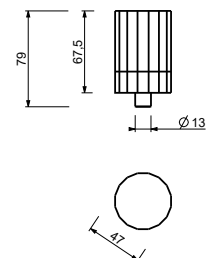

N748CZ

VENEZIA Crystal handle - TRANSPARENT GREEN

- brass handle holder
- for articles: N404SW - N404S - N405SW - N409SW - N409S - N465S

Chrome	29 02 N748CZ
Polished Nickel PVD	29 95 N748CZ
Matt Gun Metal PVD	29 P5 N748CZ
Matt British Gold PVD	29 P6 N748CZ
Matt Copper PVD	29 P9 N748CZ
Golden Look PVD	29 S9 N748CZ