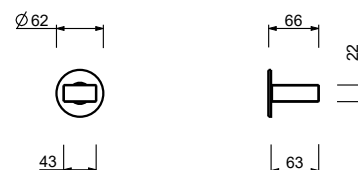

44 00 H590A

**3/4" stop valve**

- without handle
- 90° ceramic cartridge
- 3/4" inlets

NOTE: Handle to be ordered separately, pls. Refer to the "Handles" section

**N291SB**

**External piece**

Chrome	29 02 N291SB
Polished Nickel PVD	29 95 N291SB
Matt Gun Metal PVD	29 P5 N291SB
Matt British Gold PVD	29 P6 N291SB
Matt Copper PVD	29 P9 N291SB
Golden Look PVD	29 S9 N291SB