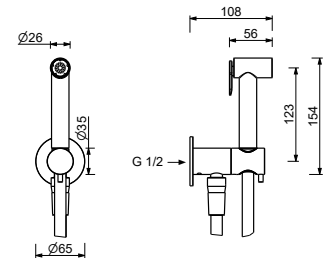

W291

Hydrobrush

- for WC cleaning
- water plug with showerholder
- stop valve
- round backplate
- 120 cm brass flexible hose

N.B. complete finishing list in the section miscellaneous articles at the end of the pricelist

Chrome	91 02 W291
Polished Nickel PVD	91 95 W291
Matt Gun Metal PVD	91 P5 W291
Matt British Gold PVD	91 P6 W291
Matt Copper PVD	91 P9 W291
Golden Look PVD	91 S9 W291