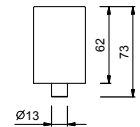

N448

VENEZIA handle

- base material: brass
- for articles: N404SW - N404S - N405SW - N013SB - N462SWF - N462SF - N409SW - N409S - N411SB - N291SB - N465S - N580SB - N019SB - N017SB

Chrome	29 02 N448
Polished Nickel PVD	29 95 N448
Matt Gun Metal PVD	29 P5 N448
Matt British Gold PVD	29 P6 N448
Matt Copper PVD	29 P9 N448
Golden Look PVD	29 S9 N448

N348

VENEZIA Diamond handle

- base material: brass
- for articles: N404SW - N404S - N405SW - N013SB - N462SWF - N462SF - N409SW - N409S - N411SB - N291SB - N465S - N580SB - N019SB - N017SB

Chrome	29 02 N348
Polished Nickel PVD	29 95 N348
Matt Gun Metal PVD	29 P5 N348
Matt British Gold PVD	29 P6 N348
Matt Copper PVD	29 P9 N348
Golden Look PVD	29 S9 N348

N448C5

VENEZIA handle Murano glass - Black

- brass handle holder
- for articles: N404SW - N404S - N405SW - N013SB - N462SWF - N462SF - N409SW - N409S - N411SB - N291SB - N465S - N580SB - N019SB - N017SB

Chrome	29 02 N448C5
Polished Nickel PVD	29 95 N448C5
Matt Gun Metal PVD	29 P5 N448C5
Matt British Gold PVD	29 P6 N448C5
Matt Copper PVD	29 P9 N448C5
Golden Look PVD	29 S9 N448C5

N448CB

VENEZIA handle Murano glass - WHITE

- brass handle holder
- for articles: N404SW - N404S - N405SW - N013SB - N462SWF - N462SF - N409SW - N409S - N411SB - N291SB - N465S - N580SB - N019SB - N017SB

Chrome	29 02 N448CB
Polished Nickel PVD	29 95 N448CB
Matt Gun Metal PVD	29 P5 N448CB
Matt British Gold PVD	29 P6 N448CB
Matt Copper PVD	29 P9 N448CB
Golden Look PVD	29 S9 N448CB