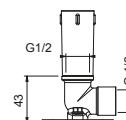

OPTIONAL: Built-in part for plasterboard

W046 91 00 W046