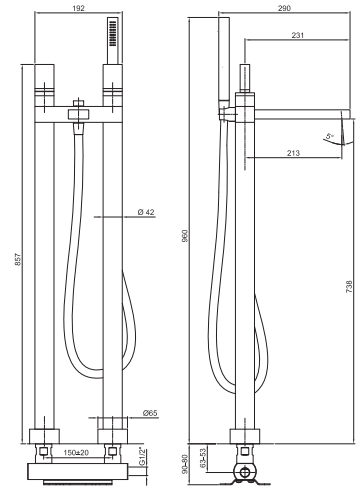

Floor-mount bathtub mixer - VENEZIA IN

- spout projection 21,5 cm
- without handles
- **2-way** diverter with pushing button
- FIT handshower
- handshower holder
- brass hose 150 cm
- brass hose 140 cm in PVD options
- 90° ceramic cartridge
- 1/2" inlets
- on foot

NOTE: handles to be ordered separately, pls. refer to the "Handles" section

N580SB

External piece

Chrome	29 02 N580SB
Polished Nickel PVD	29 95 N580SB
Matt Gun Metal PVD	29 P5 N580SB
Matt British Gold PVD	29 P6 N580SB
Matt Copper PVD	29 P9 N580SB
Golden Look PVD	29 S9 N580SB

1680A

Built-in piece

19 00 1680A