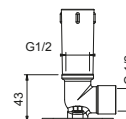

OPTIONAL: Built-in part for plasterboard

W046 91 00 W046