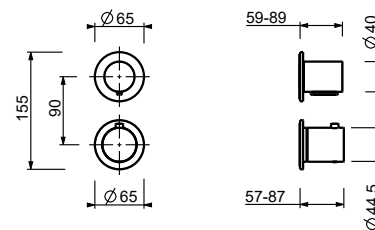

1/2" built-in thermostatic shower mixer

- handles
- with rosaces
- **2-way** diverter with turning knob
- 1/2" inlets
- soundproof
- for vertical installation only

G423B

External piece

Chrome	87 02 G423B
Polished Nickel PVD	87 95 G423B
Matt Gun Metal PVD	87 P5 G423B
Matt British Gold PVD	87 P6 G423B
Matt Copper PVD	87 P9 G423B
Golden Look PVD	87 S9 G423B