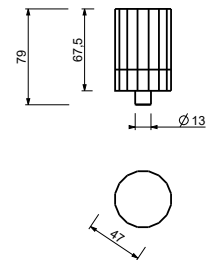

N748CE

VENEZIA Crystal handle - TRASPARENT LIGHT BLUE

- brass handle holder
- for articles: N404SW - N404S - N405SW - N409SW - N409S - N465S

Chrome	29 02 N748CE
Polished Nickel PVD	29 95 N748CE
Matt Gun Metal PVD	29 P5 N748CE
Matt British Gold PVD	29 P6 N748CE
Matt Copper PVD	29 P9 N748CE
Golden Look PVD	29 S9 N748CE