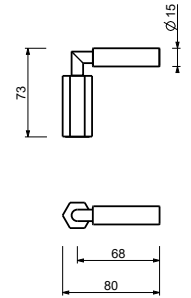

**N54613**

**VENEZIA right-side lever** • base

- material: brass
- with black lever
- for articles: N404SW - N404S - N405SW - N013SB - N409SW - N409S - N411SB - N465S - N467S - N580SB - N019SB - N017SB - N291SB (shower)