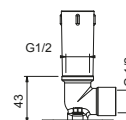

OPTIONAL: Built-in part for plasterboard

W046 91 00 W046