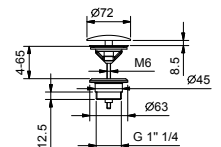

Waste

- 1" 1/4
- for washbasin without overflow
- for washbasin with overflow
- unrestricted outlet
- universal

N.B. complete finishing list in the section miscellaneous articles at the end of the pricelist

Chrome	91 02 8435
Polished Nickel PVD	91 95 8435
Matt Gun Metal PVD	91 P5 8435
Matt British Gold PVD	91 P6 8435
Matt Copper PVD	91 P9 8435
Golden Look PVD	91 S9 8435