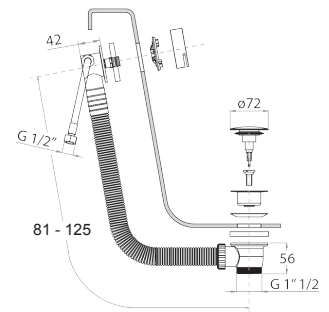

W001

Bathtub drain

• WITH WASTE

N.B. complete finishing list in the section miscellaneous articles at the end of the pricelist

Chrome	91 02 W001
Polished Nickel PVD	91 95 W001
Matt Gun Metal PVD	91 P5 W001
Matt British Gold PVD	91 P6 W001
Matt Copper PVD	91 P9 W001
Golden Look PVD	91 S9 W001

W002

Bathtub drain

• overflow set with filling function
• WITH WASTE

N.B. complete finishing list in the section miscellaneous articles at the end of the pricelist

Chrome	91 02 W002
Polished Nickel PVD	91 95 W002
Matt Gun Metal PVD	91 P5 W002
Matt British Gold PVD	91 P6 W002
Matt Copper PVD	91 P9 W002
Golden Look PVD	91 S9 W002