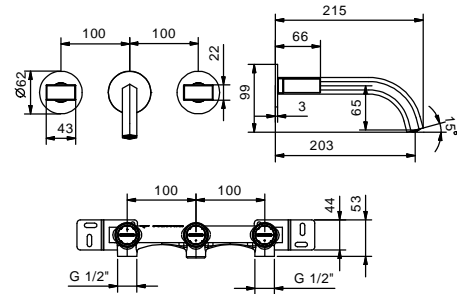

lead ρ free

Wall-mount washbasin mixer

- spout projection 20 cm
- without handles
- flow restrictor 5 l/min at 3 bar
- 90° ceramic cartridge
- 1/2" inlets
- WITHOUT WASTE

NOTE: handles to be ordered separately, pls. refer to the "Handles" section

N013SB

External piece

Chrome	29 02 N013SB
Polished Nickel PVD	29 95 N013SB
Matt Gun Metal PVD	29 P5 N013SB
Matt British Gold PVD	29 P6 N013SB
Matt Copper PVD	29 P9 N013SB
Golden Look PVD	29 S9 N013SB