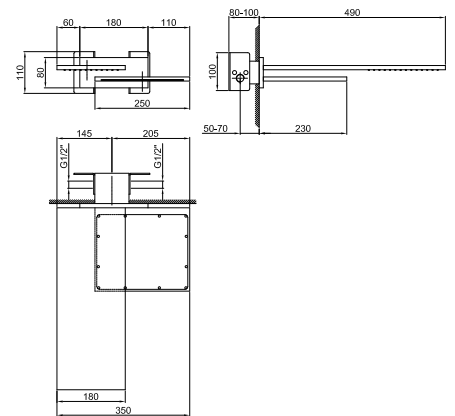

Double showerhead

- rain
- waterfall
- base material: brass
- wall-mount
- flow restrictor 17 l/min at 3 bar
- anti-lime scale system
- 1/2" inlet
- minimum flow rate 12 l/min

NOTE: conditions necessary for the correct functioning: Min. Flow Rate: 12 l/min

8035B

External piece

Chrome	86 02 8035B
Polished Nickel PVD	86 95 8035B
Matt Gun Metal PVD	86 P5 8035B
Matt British Gold PVD	86 P6 8035B
Matt Copper PVD	86 P9 8035B
Golden Look PVD	86 S9 8035B

8035A

Built-in piece

86 00 8035A