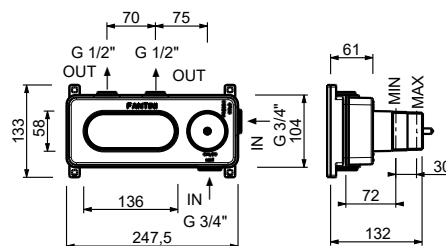

H572A

Built-in piece

44 00 H572A