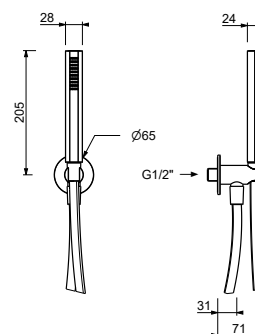

**OPTIONAL: Built-in part for plasterboard**

**W046** 91 00 W046

8158

Shower set

- Round escutcheon  $\varnothing$  70 mm thickness 7.5
- FIT handshower
- water plug with showerholder
- 150 cm PVC flexible
- 1/2" inlet

Chrome	86 02 8158
Polished Nickel PVD	86 95 8158
Matt Gun Metal PVD	86 P5 8158
Matt British Gold PVD	86 P6 8158
Matt Copper PVD	86 P9 8158
Golden Look PVD	86 S9 8158

5943

Shower set

- Round escutcheon  $\varnothing$  65 mm thickness 4
- VENEZIA handshower
- water plug with showerholder
- brass hose 150 cm
- brass hose 140 cm in PVD options
- 1/2" inlet

Chrome	29 02 5943
Polished Nickel PVD	29 95 5943
Matt Gun Metal PVD	29 P5 5943
Matt British Gold PVD	29 P6 5943
Matt Copper PVD	29 P9 5943
Golden Look PVD	29 S9 5943

5944

Shower set

- Round escutcheon  $\varnothing$  65 mm thickness 4
- FIT handshower
- water plug with showerholder
- brass hose 150 cm
- brass hose 140 cm in PVD options
- 1/2" inlet