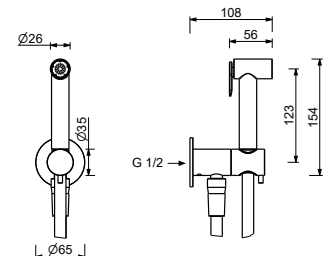

Hydrobrush

- for WC cleaning
- water plug with showerholder
- stop valve
- base material: brass
- round backplate
- 120 cm brass flexible hose
- 1/2" inlet

N.B. complete finishing list in the section miscellaneous articles at the end of the pricelist

Chrome	91 02 W291
Polished Nickel PVD	91 95 W291
Matt Gun Metal PVD	91 P5 W291
Matt British Gold PVD	91 P6 W291
Matt Copper PVD	91 P9 W291
Golden Look PVD	91 S9 W291