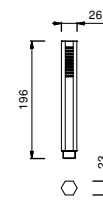

9849

Handshower

- VENEZIA
- flow restrictor 9 l/min
- anti-lime scale system
- check valve

Chrome	90 02 9849
Polished Nickel PVD	90 95 9849
Matt Gun Metal PVD	90 P5 9849
Matt British Gold PVD	90 P6 9849
Matt Copper PVD	90 P9 9849
Golden Look PVD	90 S9 9849