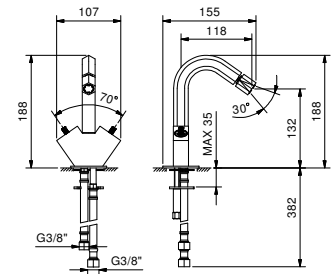

N462SWF

Single-hole bidet mixer

- spout projection 12 cm
- without handles
- flow restrictor 5 l/min at 3 bar
- 90° ceramic cartridge
- articulated aerator
- flexible supply lines
- WITHOUT WASTE

NOTE: handles to be ordered separately, pls. refer to the "Handles" section

Chrome	29 02 N462SWF
Polished Nickel PVD	29 95 N462SWF
Matt Gun Metal PVD	29 P5 N462SWF
Matt British Gold PVD	29 P6 N462SWF
Matt Copper PVD	29 P9 N462SWF
Golden Look PVD	29 S9 N462SWF

N462SF

Single-hole bidet mixer

- spout projection 12 cm
- without handles
- flow restrictor 5 l/min at 3 bar
- 90° ceramic cartridge
- articulated aerator
- flexible supply lines
- WITH pop-up WASTE

NOTE: handles to be ordered separately, pls. refer to the "Handles" section