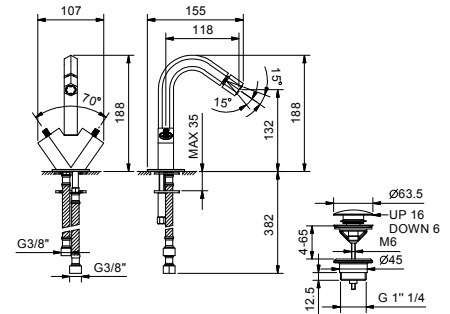

Chrome	29 02 N462SF
Polished Nickel PVD	29 95 N462SF
Matt Gun Metal PVD	29 P5 N462SF
Matt British Gold PVD	29 P6 N462SF
Matt Copper PVD	29 P9 N462SF
Golden Look PVD	29 S9 N462SF