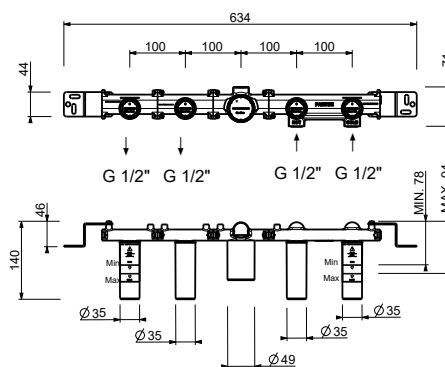

Built-in bathtub mixer

- spout projection 20 cm
- without handles
- **2-way** diverter with turning knob
- VENEZIA handshower
- water plug with showerholder
- brass hose 150 cm
- brass hose 140 cm in PVD options
- 90° ceramic cartridge
- 1/2" inlets

NOTE: handles to be ordered separately, pls. refer to the "Handles" section