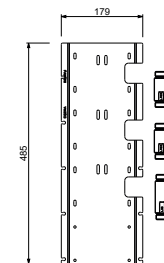

**EXAMPLE OF COMBINATION - 1 OUTLET**

**EXAMPLE OF COMBINATION - 2 OUTLETS**

91 00 W275

**W276**

**OPTIONAL - Easy Fix System**

plate and connections:

- for an easy both horizontal and vertical installation of the thermostatic mixers:
- to install art- H500A / D491A - **3 outlets**