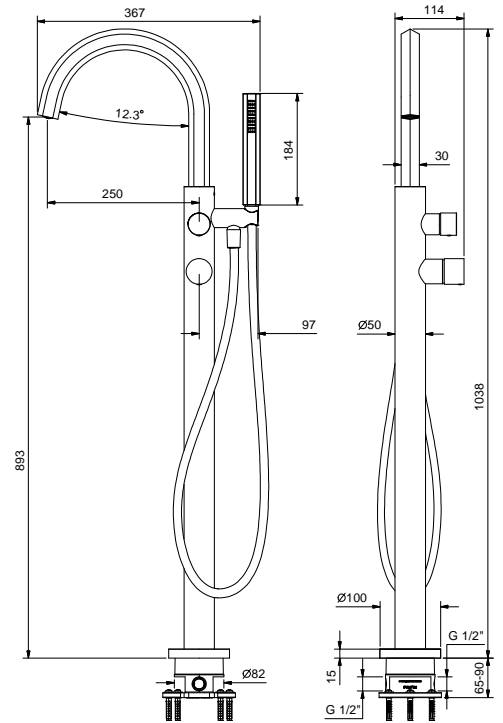

R080A

Built-in piece

44 00 R080A