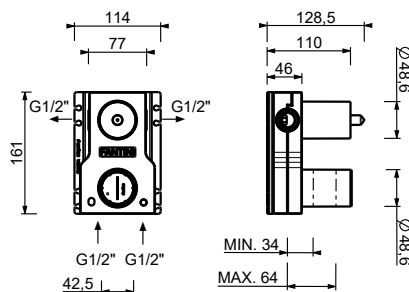

M523A

Built-in piece

44 00 M523A