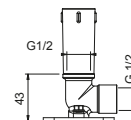

Shower arm

- 45 cm long
- round backplate
- ceiling-mount
- 1/2" inlet

Chrome	86 02 9237
Polished Nickel PVD	86 95 9237
Matt Gun Metal PVD	86 P5 9237
Matt British Gold PVD	86 P6 9237
Matt Copper PVD	86 P9 9237
Golden Look PVD	86 S9 9237

OPTIONAL: Built-in part for plasterboard

W046 91 00 W046