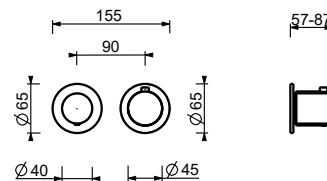

G423B

External piece

Chrome	87 02 G423B
Polished Nickel PVD	87 95 G423B
Matt Gun Metal PVD	87 P5 G423B
Matt British Gold PVD	87 P6 G423B
Matt Copper PVD	87 P9 G423B
Golden Look PVD	87 S9 G423B