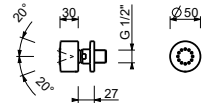

Chrome	86 02 9248
Polished Nickel PVD	86 95 9248
Matt Gun Metal PVD	86 P5 9248
Matt British Gold PVD	86 P6 9248
Matt Copper PVD	86 P9 9248
Golden Look PVD	86 S9 9248