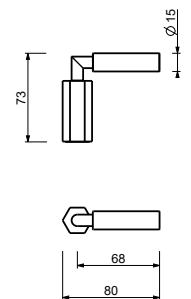

Chrome 29 02 N547
Polished Nickel PVD 29 95 N547
Matt Gun Metal PVD 29 P5 N547
Matt British Gold PVD 29 P6 N547
Matt Copper PVD 29 P9 N547
Golden Look PVD 29 S9 N547