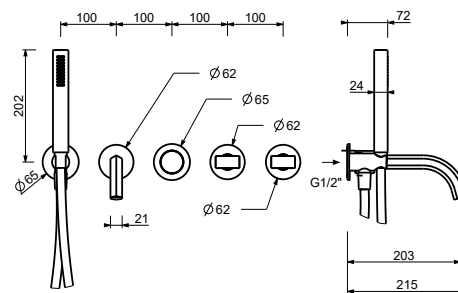

Built-in bathtub mixer

- spout projection 20 cm
- without handles
- **2-way** diverter with turning knob
- VENEZIA handshower
- water plug with showerholder
- brass hose 150 cm
- brass hose 140 cm in PVD options
- 90° ceramic cartridge
- 1/2" inlets

NOTE: handles to be ordered separately, pls. refer to the "Handles" section