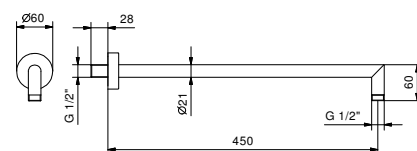

**OPTIONAL: Built-in part for plasterboard**

**W046** 91 00 W046

8011

**Shower arm**

- 45 cm long
- round backplate
- wall-mount
- 1/2" inlet

Chrome	86 02 8011
Polished Nickel PVD	86 95 8011
Matt Gun Metal PVD	86 P5 8011
Matt British Gold PVD	86 P6 8011
Matt Copper PVD	86 P9 8011
Golden Look PVD	86 S9 8011