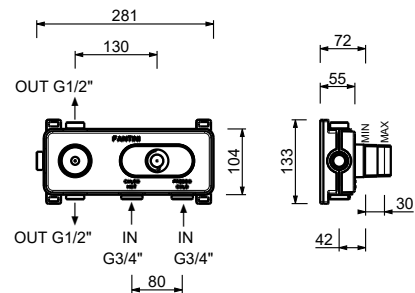

D372A

Built-in piece

19 00 D372A