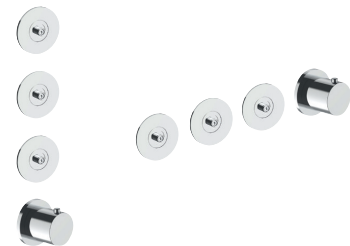

EXAMPLE OF COMBINATION - 3 OUTLETS