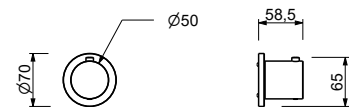

H700B

External piece

Chrome	87 02 H700B
Polished Nickel PVD	87 95 H700B
Matt Gun Metal PVD	87 P5 H700B
Matt British Gold PVD	87 P6 H700B
Matt Copper PVD	87 P9 H700B
Golden Look PVD	87 S9 H700B