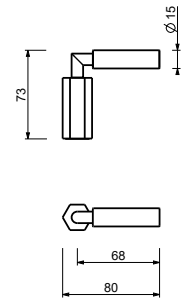

Chrome 29 02 N546
Polished Nickel PVD 29 95 N546
Matt Gun Metal PVD 29 P5 N546
Matt British Gold PVD 29 P6 N546
Matt Copper PVD 29 P9 N546
Golden Look PVD 29 S9 N546

N547

VENEZIA left-side lever

- base material: brass
- for articles: N404SW - N404S - N405SW - N013SB - N409SW - N409S - N411SB - N465S - N467S - N580SB - N017SB - N019SB