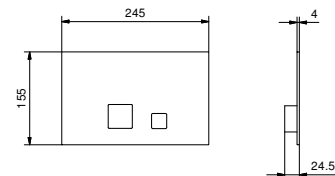

8402

Flush actuator plate GEBERIT

- base material: stainless steel
- projecting push-button controls
- with round controls
- without visible fixing system

N.B. complete finishing list in the section miscellaneous articles at the end of the pricelist
N.B. compatible ONLY WITH Geberit Sigma 8/Sigma 12

Brilliant Stainless Steel	91 38 8402
Polished Nickel PVD	91 95 8402
Matt Gun Metal PVD	91 P5 8402
Matt British Gold PVD	91 P6 8402
Matt Copper PVD	91 P9 8402
Golden Look PVD	91 S9 8402

8403

Flush actuator plate GEBERIT

- base material: stainless steel
- flush fit controls
- with square controls
- without visible fixing system

N.B. complete finishing list in the section miscellaneous articles at the end of the pricelist
N.B. compatible ONLY WITH Geberit Sigma 8/Sigma 12

Brilliant Stainless Steel	91 38 8403
Polished Nickel PVD	91 95 8403
Matt Gun Metal PVD	91 P5 8403
Matt British Gold PVD	91 P6 8403
Matt Copper PVD	91 P9 8403
Golden Look PVD	91 S9 8403

W216

Flush actuator plate TECE

- base material: stainless steel
- projecting push-button controls
- with round controls
- minimum depth: see installation instructions
- without visible fixing system

N.B. complete finishing list in the section miscellaneous articles at the end of the pricelist
N.B. compatible ONLY WITH Tecebox Octa II

Brilliant Stainless Steel	91 38 W216
Polished Nickel PVD	91 95 W216
Matt Gun Metal PVD	91 P5 W216
Matt British Gold PVD	91 P6 W216
Matt Copper PVD	91 P9 W216
Golden Look PVD	91 S9 W216

W291

Hydrobrush

- for WC cleaning
- water plug with showerholder
- stop valve
- base material: brass
- round backplate
- 120 cm brass flexible hose
- 1/2" inlet

N.B. complete finishing list in the section miscellaneous articles at the end of the pricelist