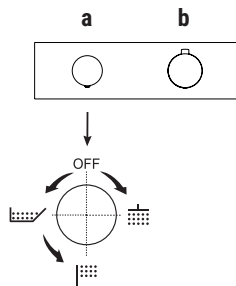

### Mixers - ON/OFF buttons

3/4" shower thermostatic mixers with ON/OFF buttons and flow regulation are available with "single" plate, where thermostatic and buttons are integrated (art. H572B+H572A), or with thermostatic mixer and shut-off valves (with rosettes) orderable separately (art. H500B+H500A or art. H590B/H591B/H592B+H590A).

EXAMPLE:

**art. H572B+H572A or art. H500B+H500A / H590B+H590A / H591B+H590A**

**a) temperature control.**

**b) control for:** - ON/OFF function by pressing the button  
- flow adjustment function by rotating the ring