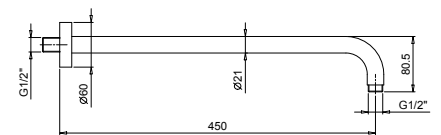

Shower arm

- 45 cm long
- round backplate
- wall-mount
- 1/2" inlet

Matt Gun Metal PVD 81 P5 8059
Brushed Stainless Steel 81 93 8059

OPTIONAL: Built-in part for plasterboard

W046 91 00 W046