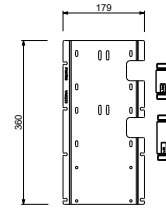

OPTIONAL - Easy Fix System

- plate and connections:
- for an easy both horizontal and vertical installation of the thermostatic mixers:
 - to install art- H500A / D491A - **1 outlet**
 - to install art- H500A / D491A - **2 outlets**