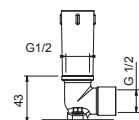

Matt Gun Metal PVD 81 P5 8059
Brushed Stainless Steel 81 93 8059

OPTIONAL: Built-in part for plasterboard

W046 91 00 W046