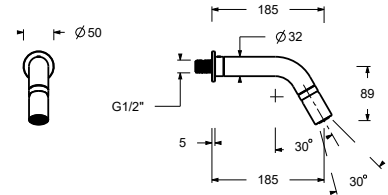

8139

Rain showerhead

- Ø 3.2 cm
- base material: stainless steel
- adjustable
- wall-mount
- flow restrictor 10 l/min
- 1/2" inlet
- anti-lime scale system

NOTE: conditions necessary for the correct functioning: Min. Flow Rate: 10 l/min

Brilliant Stainless Steel 81 38 8139
Matt Gun Metal PVD 81 P5 8139
Brushed Stainless Steel 81 93 8139

OPTIONAL: Built-in part for plasterboard

W046 91 00 W046