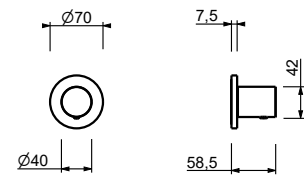

Y390B

External piece

Matt Gun Metal PVD 33 P5 Y390B
Brushed Stainless Steel 33 93 Y390B