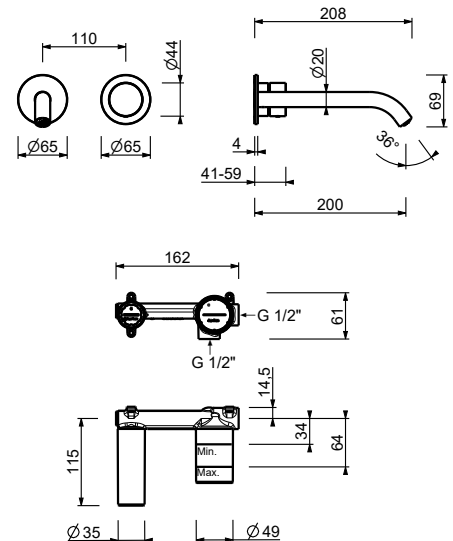

Built-in piece

44 00 M111A