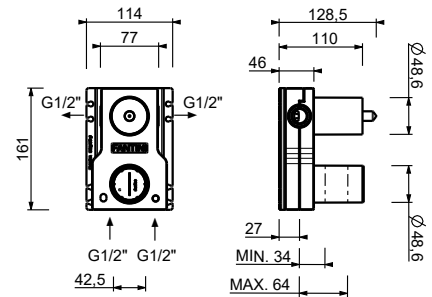

Matt Gun Metal PVD 33 P5 Y123B
Brushed Stainless Steel 33 93 Y123B

M523A

Built-in piece

44 00 M523A

1/2" built-in thermostatic shower mixer

- handles
- with rosaces
- **2-way** diverter with turning knob
- 1/2" inlets
- soundproof
- for horizontal installation only