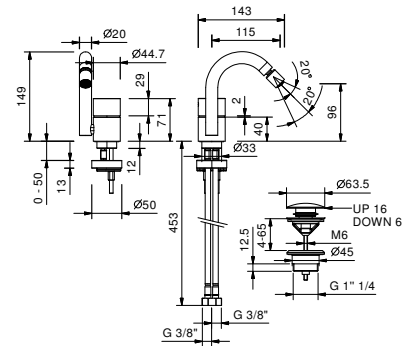

- spout projection 11,5 cm
- handle
- flow restrictor 5 l/min at 3 bar
- articulated aerator
- flexible supply lines
- WITHOUT WASTE

Matt Gun Metal PVD
Brushed Stainless Steel

33 P5 Y008WF
33 93 Y008WF

Y008F

Single-hole bidet mixer

- spout projection 11,5 cm
- handle
- flow restrictor 5 l/min at 3 bar
- articulated aerator
- flexible supply lines
- WITH pop-up WASTE

Matt Gun Metal PVD
Brushed Stainless Steel