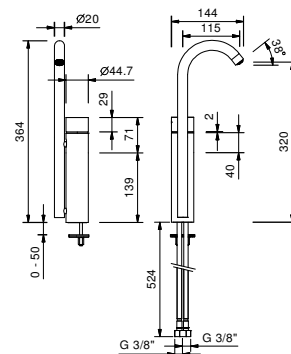

WITHOUT WASTE

Single-hole bidet mixer*_spout projection 11,5 cm***Y008WF**

WITHOUT WASTE

Y008F

WITH WASTE

Y004WF

Single-hole washbasin mixer

- spout projection 10 cm
- handle
- flow restrictor 5 l/min at 3 bar
- flexible supply lines
- WITHOUT WASTE

Matt Gun Metal PVD 33 P5 Y004WF
Brushed Stainless Steel **33 93 Y004WF**

Y004F

Single-hole washbasin mixer

- spout projection 10 cm
- handle
- flow restrictor 5 l/min at 3 bar
- flexible supply lines
- WITH pop-up WASTE

Matt Gun Metal PVD 33 P5 Y004F
Brushed Stainless Steel **33 93 Y004F**

Y006WF

Single-hole high washbasin mixer

- spout projection 11,5 cm
- handle
- flow restrictor 5 l/min at 3 bar
- flexible supply lines
- WITHOUT WASTE