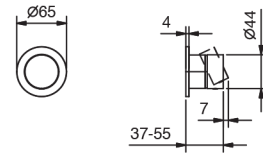

Built-in shower mixer

- handle
- no. 1 1/2" outlet
- 1/2" inlets
- soundproof

Y063B

External piece

Matt Gun Metal PVD 33 P5 Y063B
Brushed Stainless Steel 33 93 Y063B