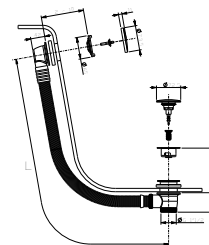

W291

Hydrobrush

- for WC cleaning
- water plug with showerholder
- stop valve
- round backplate
- 120 cm brass flexible hose

N.B. complete finishing list in the section miscellaneous articles at the end of the pricelist

Matt Gun Metal PVD 91 P5 W291
Brushed Stainless Steel 91 93 W291

W001

Bathtub drain

- with handle
- WITH WASTE

N.B. complete finishing list in the section miscellaneous articles at the end of the pricelist