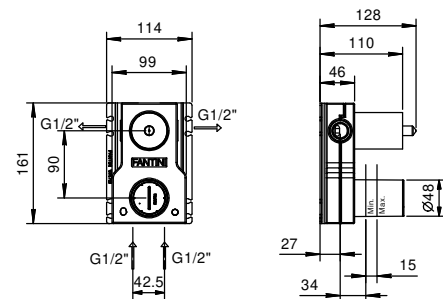

Built-in piece

44 00 M585A