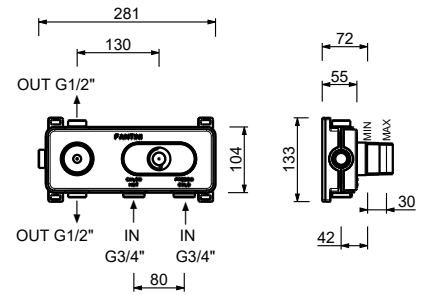

Y372B

External piece

Matt Gun Metal PVD 33 P5 Y372B
Brushed Stainless Steel **33 93 Y372B**

D372A

Built-in piece

19 00 D372A

3/4" built-in thermostatic shower mixer

- handles
- **3-way** shut-off diverter with turning knob
- for horizontal installation only
- 3/4" inlets