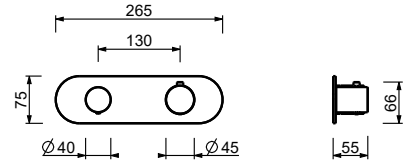

3/4" built-in thermostatic shower mixer

- handles
- **2-way** shut-off diverter with turning knob
- for horizontal installation only
- 3/4" inlets

Y372B

External piece

Matt Gun Metal PVD   33 P5 Y372B
Brushed Stainless Steel   **33 93 Y372B**