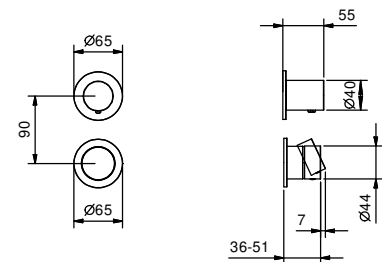

External piece

Matt Gun Metal PVD 33 P5 Y181B
Brushed Stainless Steel 33 93 Y181B