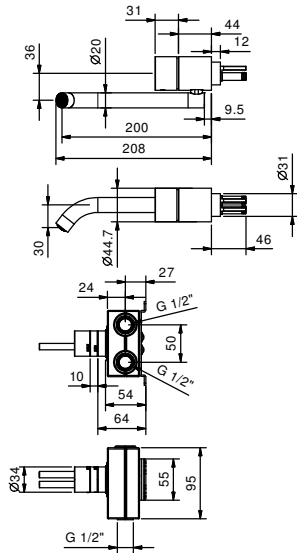

External piece

Matt Gun Metal PVD 33 P5 Y011B
 Brushed Stainless Steel 33 93 Y011B

Y011A

Built-in piece

44 00 Y011A

Wall-mount washbasin mixer

- spout projection 20 cm
- handle
- flow restrictor 5 l/min at 3 bar
- 1/2" inlets
- WITHOUT WASTE

- spout projection 11,5 cm
- handle
- flow restrictor 5 l/min at 3 bar
- articulated aerator
- flexible supply lines
- WITHOUT WASTE

Matt Gun Metal PVD
Brushed Stainless Steel

33 P5 Y008WF
33 93 Y008WF

Y008F

Single-hole bidet mixer

- spout projection 11,5 cm
- handle
- flow restrictor 5 l/min at 3 bar
- articulated aerator
- flexible supply lines
- WITH pop-up WASTE

Matt Gun Metal PVD
Brushed Stainless Steel