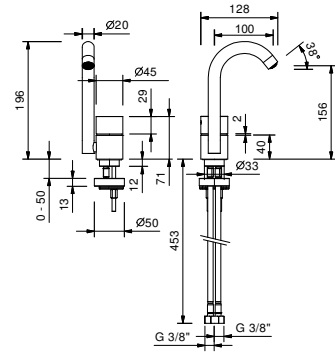

WITHOUT WASTE

Y004F

WITH WASTE

Single-hole high washbasin mixer*_spout projection 11,5 cm***Y006WF**

WITHOUT WASTE

Wall-mount washbasin mixer*_spout projection 20 cm***Y011B+Y011A**

WITHOUT WASTE

Wall-mount washbasin mixer*_spout projection 20 cm***Y111B+M111A**

WITHOUT WASTE

Single-hole bidet mixer*_spout projection 11,5 cm***Y008WF**

WITHOUT WASTE

Y008F

WITH WASTE

Y004WF

Single-hole washbasin mixer

- spout projection 10 cm
- handle
- flow restrictor 5 l/min at 3 bar
- flexible supply lines
- WITHOUT WASTE

Matt Gun Metal PVD 33 P5 Y004WF
Brushed Stainless Steel **33 93 Y004WF**

Y004F

Single-hole washbasin mixer

- spout projection 10 cm
- handle
- flow restrictor 5 l/min at 3 bar
- flexible supply lines
- WITH pop-up WASTE

Matt Gun Metal PVD 33 P5 Y004F
Brushed Stainless Steel **33 93 Y004F**

Y006WF

Single-hole high washbasin mixer

- spout projection 11,5 cm
- handle
- flow restrictor 5 l/min at 3 bar
- flexible supply lines
- WITHOUT WASTE