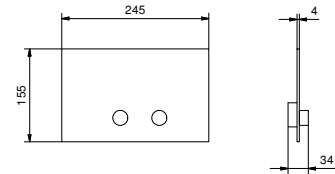

8402

Flush actuator plate GEBERIT

- base material: stainless steel
- projecting push-button controls
- with round controls
- without visible fixing system

N.B. complete finishing list in the section miscellaneous articles at the end of the pricelist
N.B. compatible ONLY WITH Geberit Sigma 8/Sigma 12

Matt Gun Metal PVD 91 P5 8402
Brushed Stainless Steel 91 93 8402

W216

Flush actuator plate TECE

- base material: stainless steel
- projecting push-button controls
- with round controls
- minimum depth: see installation instructions
- without visible fixing system

N.B. complete finishing list in the section miscellaneous articles at the end of the pricelist
N.B. compatible ONLY WITH Tecebox Octa II

Matt Gun Metal PVD 91 P5 W216
Brushed Stainless Steel 91 93 W216

W291

Hydrobrush

- for WC cleaning
- water plug with showerholder
- stop valve
- round backplate
- 120 cm brass flexible hose

N.B. complete finishing list in the section miscellaneous articles at the end of the pricelist

Matt Gun Metal PVD 91 P5 W291
Brushed Stainless Steel 91 93 W291

W001

Bathtub drain

- with handle
- WITH WASTE

N.B. complete finishing list in the section miscellaneous articles at the end of the pricelist

Matt Gun Metal PVD 91 P5 W001
Brushed Stainless Steel 91 93 W001