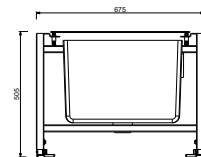

W286

Mounting plate for deck-mount bathtub mixer

- mounting plate
- without cover plate

N.B. To be completed with coverings allowing access for inspection