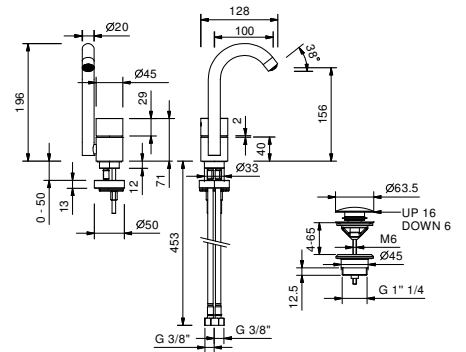

Matt Gun Metal PVD   33 P5 Y004F
Brushed Stainless Steel   **33 93 Y004F**

Y006WF

Single-hole high washbasin mixer

- spout projection 11,5 cm
- handle
- flow restrictor 5 l/min at 3 bar
- flexible supply lines
- WITHOUT WASTE