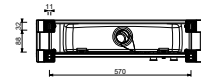

W286

Mounting plate for deck-mount bathtub mixer

- mounting plate
- without cover plate

N.B. To be completed with coverings allowing access for inspection