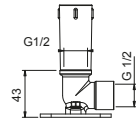

Brilliant Stainless Steel 81 38 8139
Matt Gun Metal PVD 81 P5 8139
Brushed Stainless Steel 81 93 8139

OPTIONAL: Built-in part for plasterboard

W046 91 00 W046