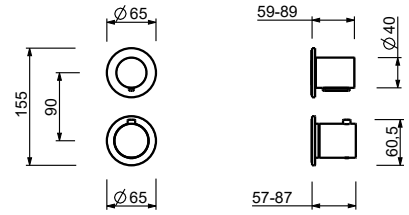

1/2" built-in thermostatic shower mixer

- handles
- with rosaces
- **2-way** diverter with turning knob
- 1/2" inlets
- soundproof
- for vertical installation only

Y123B

External piece

Matt Gun Metal PVD 33 P5 Y123B
Brushed Stainless Steel 33 93 Y123B