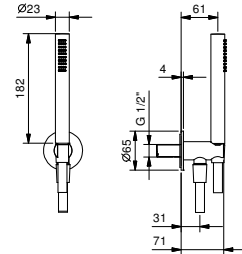

OPTIONAL: Built-in part for plasterboard

W046 91 00 W046

8059

Shower arm

- 45 cm long
- round backplate
- wall-mount
- 1/2" inlet

Matt Gun Metal PVD 81 P5 8059
Brushed Stainless Steel 81 93 8059

OPTIONAL: Built-in part for plasterboard

W046 91 00 W046

8058

Shower arm

- 25 cm long
- round backplate
- ceiling-mount
- 1/2" inlet

Matt Gun Metal PVD 81 P5 8058
Brushed Stainless Steel 81 93 8058

OPTIONAL: Built-in part for plasterboard

W046 91 00 W046

8125

Shower set

- FIT handshower
- water plug with showerholder
- 150 cm PVC flexible
- 1/2" inlet

Matt Gun Metal PVD 81 P5 8125
Brushed Stainless Steel 81 93 8125

8128

Lateral body spray

- base material: stainless steel
- adjustable
- flow restrictor 5 l/min
- 1/2" inlet
- anti-lime scale system