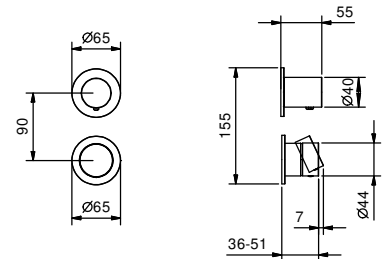

Built-in shower mixer

- handles
- **3-way** diverter with turning knob
- 1/2" inlets
- soundproof

Y189B

External piece

Matt Gun Metal PVD 33 P5 Y189B
Brushed Stainless Steel 33 93 Y189B