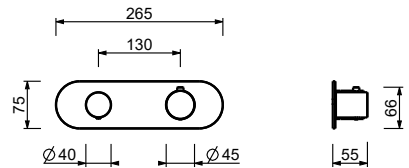

External piece

Matt Gun Metal PVD   33 P5 Y373B
Brushed Stainless Steel   **33 93 Y373B**