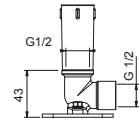

Matt Gun Metal PVD 81 P5 8080
Brushed Stainless Steel 81 93 8080

OPTIONAL: Built-in part for plasterboard

W046 91 00 W046