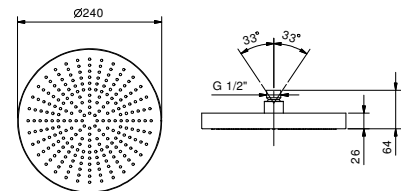

Rain showerhead

- Ø 24 cm
- base material: stainless steel
- flow restrictor 12 l/min at 3 bar
- anti-lime scale system
- 1/2" inlet
- check valve

NOTE: conditions necessary for the correct functioning: Min. Flow Rate: 10 l/min

Matt Gun Metal PVD 81 P5 8053
Brushed Stainless Steel 81 93 8053