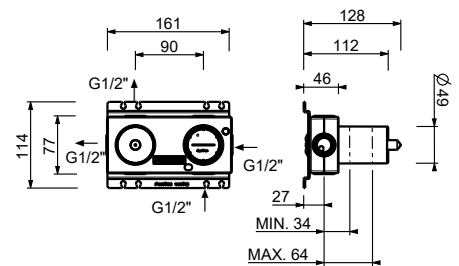

Y123B

External piece

Matt Gun Metal PVD 33 P5 Y123B
Brushed Stainless Steel 33 93 Y123B

M623A

Built-in piece

44 00 M623A

3/4" built-in thermostatic shower mixer

- handles
- **2-way** shut-off diverter with turning knob
- for horizontal installation only
- 3/4" inlets