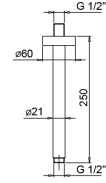

OPTIONAL: Built-in part for plasterboard

W046 91 00 W046

8059

Shower arm

- 45 cm long
- round backplate
- wall-mount
- 1/2" inlet

Matt Gun Metal PVD 81 P5 8059
Brushed Stainless Steel 81 93 8059

OPTIONAL: Built-in part for plasterboard

W046 91 00 W046

8058

Shower arm

- 25 cm long
- round backplate
- ceiling-mount
- 1/2" inlet

Matt Gun Metal PVD 81 P5 8058
Brushed Stainless Steel 81 93 8058

OPTIONAL: Built-in part for plasterboard

W046 91 00 W046

8125

Shower set

- FIT handshower
- water plug with showerholder
- 150 cm PVC flexible
- 1/2" inlet

Matt Gun Metal PVD 81 P5 8125
Brushed Stainless Steel 81 93 8125

8128

Lateral body spray

- base material: stainless steel
- adjustable
- flow restrictor 5 l/min
- 1/2" inlet
- anti-lime scale system