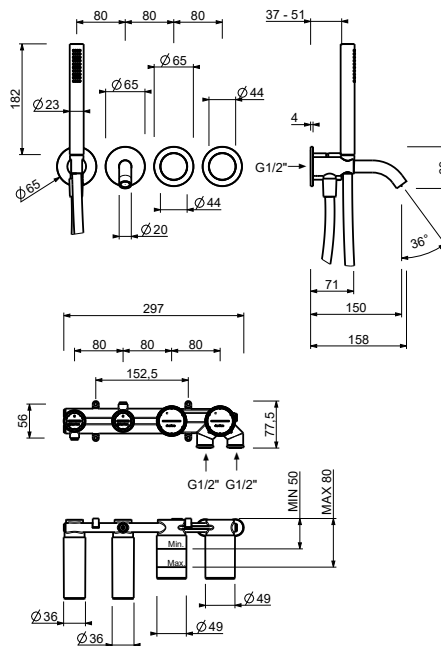

W046 91 00 W046

8058

Shower arm

- 25 cm long
- round backplate
- ceiling-mount
- 1/2" inlet

Matt Gun Metal PVD 81 P5 8058
Brushed Stainless Steel 81 93 8058

OPTIONAL: Built-in part for plasterboard

W046 91 00 W046

*_spout projection 11,5 cm
_1/2" inlets*

Y065
2 outlets

Floor-mount bathtub mixer

*_spout projection 11,5 cm
_1/2" inlets*

Y080B+Y080A
2 outlets

Built-in bathtub mixer

- spout projection 15 cm
- handle
- **2-way** diverter with turning knob
- FIT handshower
- water plug with showerholder
- 150 cm PVC flexible
- 1/2" inlets

Y120B

External piece

Matt Gun Metal PVD 33 P5 Y120B
Brushed Stainless Steel 33 93 Y120B

D220A

Built-in piece

44 00 D220A

Built-in bathtub mixer

- spout projection 20 cm
- handle
- **2-way** diverter with turning knob
- FIT handshower
- water plug with showerholder
- 150 cm PVC flexible
- 1/2" inlets

Y121B

External piece

Matt Gun Metal PVD 33 P5 Y121B
Brushed Stainless Steel 33 93 Y121B

D220A

Built-in piece

44 00 D220A

8402

Flush actuator plate GEBERIT