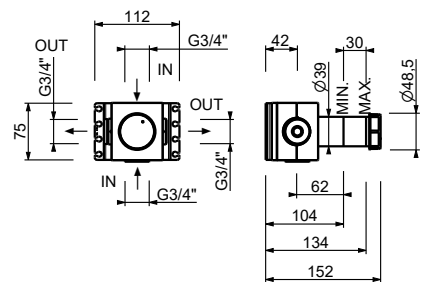

- handle
- 90° ceramic cartridge
- 3/4" inlets
- soundproof

Y390B

External piece

Matt Gun Metal PVD 33 P5 Y390B
Brushed Stainless Steel 33 93 Y390B

D491A

Built-in piece

19 00 D491A

W275