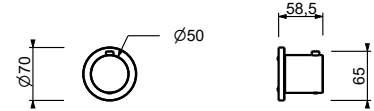

3/4" built-in thermostatic shower mixer

- handle
- 3/4" inlets
- soundproof

NOTE: the mixer must always be ordered with the stop valve Y390B+D491A

Y800B

External piece

Matt Gun Metal PVD 33 P5 Y800B
Brushed Stainless Steel 33 93 Y800B