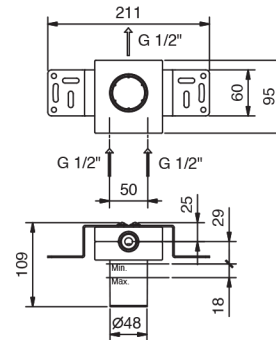

Built-in piece

44 00 M063A