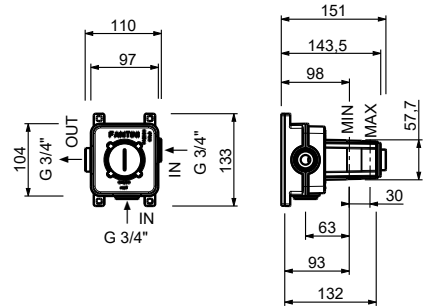

3/4" built-in thermostatic shower mixer

- handle
- 3/4" inlets
- soundproof

NOTE: the mixer must always be ordered with the stop valve Y390B+D491A

Y800B

External piece

Matt Gun Metal PVD 33 P5 Y800B
Brushed Stainless Steel 33 93 Y800B

H500A

Built-in piece

44 00 H500A