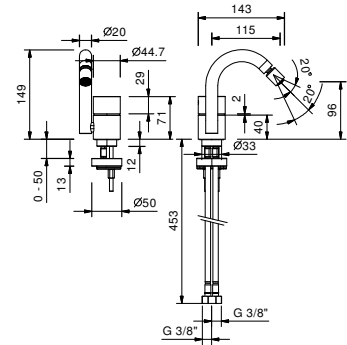

External piece

Matt Gun Metal PVD 33 P5 Y011B
 Brushed Stainless Steel 33 93 Y011B

Y011A

Built-in piece

44 00 Y011A

Wall-mount washbasin mixer

- spout projection 20 cm
- handle
- flow restrictor 5 l/min at 3 bar
- 1/2" inlets
- WITHOUT WASTE

- spout projection 11,5 cm
- handle
- flow restrictor 5 l/min at 3 bar
- articulated aerator
- flexible supply lines
- WITHOUT WASTE

Matt Gun Metal PVD
Brushed Stainless Steel

33 P5 Y008WF
33 93 Y008WF

Y008F

Single-hole bidet mixer

- spout projection 11,5 cm
- handle
- flow restrictor 5 l/min at 3 bar
- articulated aerator
- flexible supply lines
- WITH pop-up WASTE

Matt Gun Metal PVD
Brushed Stainless Steel