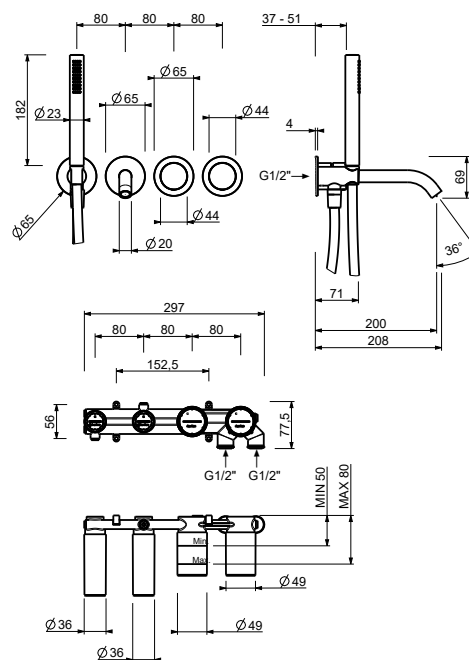

*_spout projection 11,5 cm
_1/2" inlets*

Y065
2 outlets

Floor-mount bathtub mixer

*_spout projection 11,5 cm
_1/2" inlets*

Y080B+Y080A
2 outlets

Built-in bathtub mixer

- spout projection 15 cm
- handle
- **2-way** diverter with turning knob
- FIT handshower
- water plug with showerholder
- 150 cm PVC flexible
- 1/2" inlets

Y120B

External piece

Matt Gun Metal PVD 33 P5 Y120B
Brushed Stainless Steel 33 93 Y120B

D220A

Built-in piece

44 00 D220A

Built-in bathtub mixer

- spout projection 20 cm
- handle
- **2-way** diverter with turning knob
- FIT handshower
- water plug with showerholder
- 150 cm PVC flexible
- 1/2" inlets

Y121B

External piece

Matt Gun Metal PVD 33 P5 Y121B
Brushed Stainless Steel 33 93 Y121B

D220A

Built-in piece

44 00 D220A

8402

Flush actuator plate GEBERIT