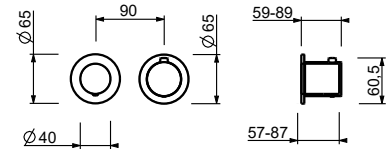

External piece

Matt Gun Metal PVD 33 P5 Y123B
Brushed Stainless Steel 33 93 Y123B