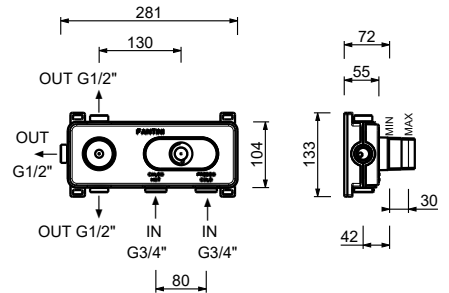

Built-in piece

19 00 D373A