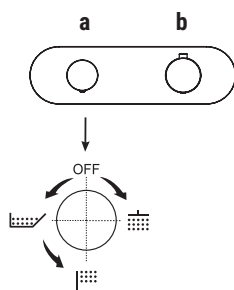

Technical information

AA/27 is supplied as standard with HANDLES.

All washbasin and bidet mixers are fitted with 5 l/min **flow restrictors**.

BASINS HOLE SIZE:

- For single-hole washbasin and bidet mixers.

The built-in 3/4" thermostatic shower mixer is available:

- art. **Y372B+D372A** - 2 outlets

- art. **Y373B+D373A** - 3 outlets

EXAMPLE:

art. **Y373B+D373A**

a) shut-off rotating diverter - By rotating the diverter knob from centre to right clockwise, one opens the first outlet, shuts off at the centre and rotating left opens the second and third outlets in a sequence.

b) temperature control.

Base material:

STAINLESS STEEL AISI 316/316 L

Finishing:

P5 Matt Gun Metal PVD

93 Brushed Stainless Steel

Rain shower head art. **8139** video of functioning

* For spare parts, accessories, miscellaneous items and extensions please refer to specific pricelist sections