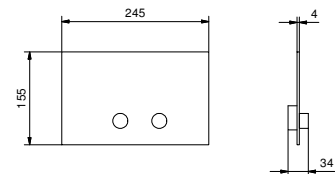

Matt Gun Metal PVD 91 P5 W216
Brushed Stainless Steel 91 93 W216

W291

Hydrobrush

- for WC cleaning
- water plug with showerholder
- stop valve
- round backplate
- 120 cm brass flexible hose

N.B. complete finishing list in the section miscellaneous articles at the end of the pricelist