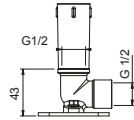

W046 91 00 W046

8058

Shower arm

- 25 cm long
- round backplate
- ceiling-mount
- 1/2" inlet

Matt Gun Metal PVD 81 P5 8058
Brushed Stainless Steel 81 93 8058

OPTIONAL: Built-in part for plasterboard

W046 91 00 W046