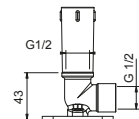

Matt Gun Metal PVD 81 P5 8167
Brushed Stainless Steel 81 93 8167

OPTIONAL: Built-in part for plasterboard

W046 91 00 W046