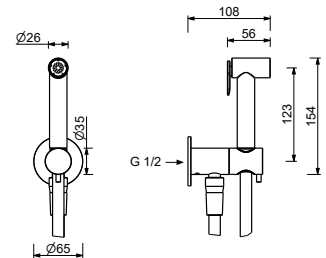

W291

Hydrobrush

- for WC cleaning
- water plug with showerholder
- stop valve
- round backplate
- 120 cm brass flexible hose

N.B. complete finishing list in the section miscellaneous articles at the end of the pricelist