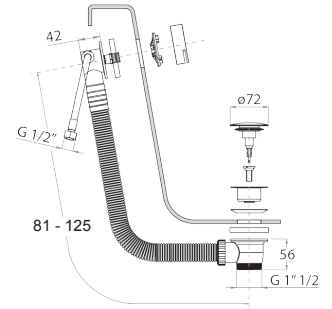

W002

Bathtub drain

- with handle
- overflow set with filling function
- WITH WASTE

N.B. complete finishing list in the section miscellaneous articles at the end of the pricelist

Matt Gun Metal PVD
Brushed Stainless Steel

91 P5 W002
91 93 W002

W286

Mounting plate for deck-mount bathtub mixer

- mounting plate
- without cover plate

N.B. To be completed with coverings allowing access for inspection

91 00 W286