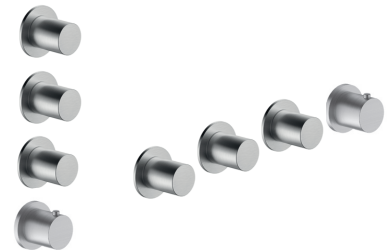

OPTIONAL - Easy Fix System

- plate and connections:
- for an easy both horizontal and vertical installation of the thermostatic mixers:
 - to install art- H500A / D491A - **1 outlet**
 - to install art- H500A / D491A - **2 outlets**

EXAMPLE OF COMBINATION - 1 OUTLET

EXAMPLE OF COMBINATION - 2 OUTLETS

91 00 W275

W276

OPTIONAL - Easy Fix System

- plate and connections:
- for an easy both horizontal and vertical installation of the thermostatic mixers:
 - to install art- H500A / D491A - **3 outlets**

EXAMPLE OF COMBINATION - 3 OUTLETS

91 00 W276

8139

Rain showerhead

- Ø 3.2 cm
- base material: stainless steel
- adjustable
- wall-mount
- flow restrictor 10 l/min
- 1/2" inlet
- anti-lime scale system

NOTE: conditions necessary for the correct functioning: Min. Flow Rate: 10 l/min

Brilliant Stainless Steel 81 38 8139
 Matt Gun Metal PVD 81 P5 8139
Brushed Stainless Steel 81 93 8139

OPTIONAL: Built-in part for plasterboard

W046 91 00 W046

8127

Rain showerhead

- Ø 3.2 cm
- base material: stainless steel
- ceiling-mount
- flow restrictor 10 l/min
- 1/2" inlet
- anti-lime scale system