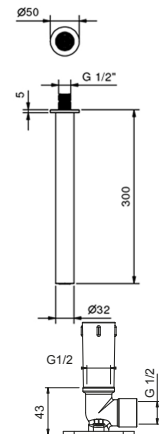

Rain showerhead

- Ø 3.2 cm
- base material: stainless steel
- ceiling-mount
- flow restrictor 10 l/min
- 1/2" inlet
- anti-lime scale system

Matt Gun Metal PVD 81 P5 8127
Brushed Stainless Steel 81 93 8127

OPTIONAL: Built-in part for plasterboard

W046 91 00 W046