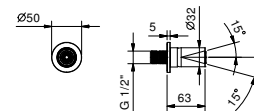

Lateral body spray

- base material: stainless steel
- adjustable
- flow restrictor 5 l/min
- 1/2" inlet
- anti-lime scale system

Matt Gun Metal PVD 81 P5 8128
Brushed Stainless Steel 81 93 8128