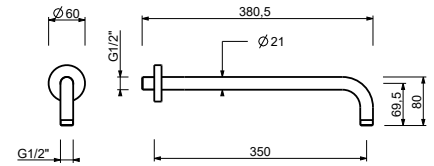

Shower arm

- 35 cm long
- round backplate
- wall-mount
- 1/2" inlet

Matt Gun Metal PVD 81 P5 8167
Brushed Stainless Steel 81 93 8167

OPTIONAL: Built-in part for plasterboard

W046 91 00 W046