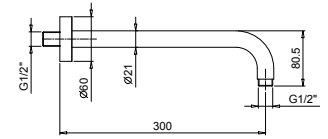

8080

Shower arm

- 30 cm long
- round backplate
- wall-mount
- 1/2" inlet

Matt Gun Metal PVD 81 P5 8080
Brushed Stainless Steel 81 93 8080

OPTIONAL: Built-in part for plasterboard

W046 91 00 W046