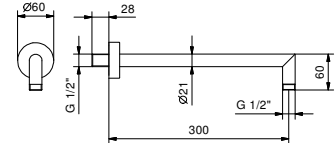

OPTIONAL: Built-in part for plasterboard

W046 91 00 W046

9231

Shower arm

- 30 cm long
- round backplate
- wall-mount
- 1/2" inlet

Chrome	86 02 9231
Matt Black	86 13 9231
Matt White	86 29 9231
Polished Nickel PVD	86 95 9231
Matt Gun Metal PVD	86 P5 9231
Matt British Gold PVD	86 P6 9231
Matt Copper PVD	86 P9 9231
Deep Black PVD	86 S1 9231
Mokka PVD	86 S5 9231
Golden Look PVD	86 S9 9231
Brushed Stainless Steel	86 93 9231