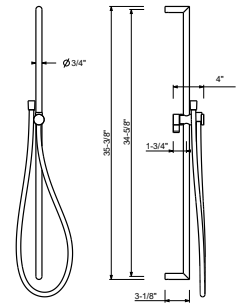

8166

Shower rail

- 90 cm long
- without water plug
- without handshower
- 150 cm PVC flexible
- adjustable slider

Chrome	86 02 8166
Polished Nickel PVD	86 95 8166
Matt Gun Metal PVD	86 P5 8166
Matt British Gold PVD	86 P6 8166
Matt Copper PVD	86 P9 8166
Deep Black PVD	86 S1 8166
Golden Look PVD	86 S9 8166
Brushed Stainless Steel	86 93 8166

8096

Shower rail

- 87,5 cm long
- without water plug
- without handshower
- without flexible
- adjustable slider

Chrome	86 02 8096
--------	------------

8145

Shower rail

- 60 cm long
- 150 cm PVC flexible
- adjustable slider
- without water plug
- without handshower

9247

Shower rail

- 90 cm long
- 150 cm PVC flexible
- adjustable slider
- without water plug
- without handshower

Chrome	86 02 9247
Matt Black	86 13 9247
Matt White	86 29 9247
Polished Nickel PVD	86 95 9247
Matt Gun Metal PVD	86 P5 9247
Matt British Gold PVD	86 P6 9247
Matt Copper PVD	86 P9 9247
Deep Black PVD	86 S1 9247
Mokka PVD	86 S5 9247
Brushed Steel Look PVD	86 92 9247
Golden Look PVD	86 S9 9247
Brushed Stainless Steel	86 93 9247