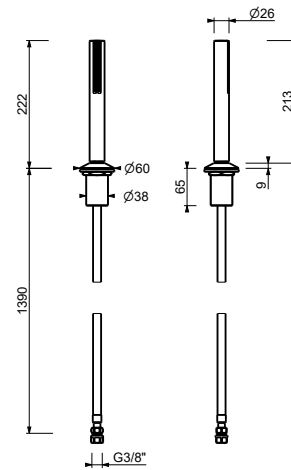

Z650

Shower set for bathtub edge

- SUN handshower
- 150 cm flexible
- NOTE: FIT handshower in PVD finishes

Chrome	50 02 Z650
Matt Black	50 13 Z650
Matt White	50 29 Z650
Matt Gun Metal PVD	50 P5 Z650
Matt British Gold PVD	50 P6 Z650
Matt Copper PVD	50 P9 Z650
Deep Black PVD	50 S1 Z650
Mokka PVD	50 S5 Z650
Pure Brass PVD	50 Q7 Z650
Raw Metal PVD	50 Q8 Z650
Brushed Stainless Steel	50 93 Z650