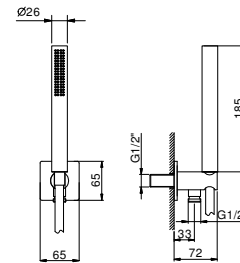

Shower set

- square escutcheon 65x65 mm thickness 6
- FIT handshower
- water plug with showerholder
- 150 cm PVC flexible
- 1/2" inlet

Chrome	86 02 8068
Matt Black	86 13 8068
Matt Gun Metal PVD	86 P5 8068
Matt British Gold PVD	86 P6 8068
Matt Copper PVD	86 P9 8068
Deep Black PVD	86 S1 8068
Brushed Stainless Steel	86 93 8068