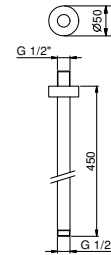

OPTIONAL: Built-in part for plasterboard

W046 91 00 W046

9237

Shower arm

- 45 cm long
- round backplate
- ceiling-mount
- 1/2" inlet

Chrome	86 02 9237
Matt Black	86 13 9237
Matt White	86 29 9237
Red	86 06 9237
Polished Nickel PVD	86 95 9237
Matt Gun Metal PVD	86 P5 9237
Matt British Gold PVD	86 P6 9237
Matt Copper PVD	86 P9 9237
Deep Black PVD	86 S1 9237
Mokka PVD	86 S5 9237
Brushed Steel Look PVD	86 92 9237
Golden Look PVD	86 S9 9237
Pure Brass PVD	86 Q7 9237
Raw Metal PVD	86 Q8 9237
Brushed Stainless Steel	86 93 9237