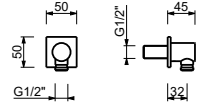

9417

Water plug

- square backplate
- base material: brass
- without shower holder

Chrome	91 02 9417
Matt Black	91 13 9417
Matt White	91 29 9417
Polished Nickel PVD	91 95 9417
Matt Gun Metal PVD	91 P5 9417
Matt British Gold PVD	91 P6 9417
Matt Copper PVD	91 P9 9417
Deep Black PVD	91 S1 9417
Pure Brass PVD	91 Q7 9417
Raw Metal PVD	91 Q8 9417
Brushed Stainless Steel	91 93 9417

Flexibles

9349