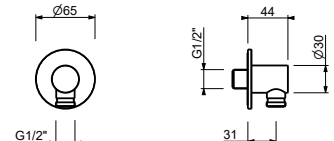

7034

Water plug

- round backplate
- base material: brass
- without shower holder

Chrome	91 02 7034
Matt Black	91 13 7034
Matt White	91 29 7034
Red	91 06 7034
Polished Nickel PVD	91 95 7034
Matt Gun Metal PVD	91 P5 7034
Matt British Gold PVD	91 P6 7034
Matt Copper PVD	91 P9 7034
Deep Black PVD	91 S1 7034
Mokka PVD	91 S5 7034
Brushed Steel Look PVD	91 92 7034
Golden Look PVD	91 S9 7034
Pure Brass PVD	91 Q7 7034
Raw Metal PVD	91 Q8 7034
Brushed Stainless Steel	91 93 7034