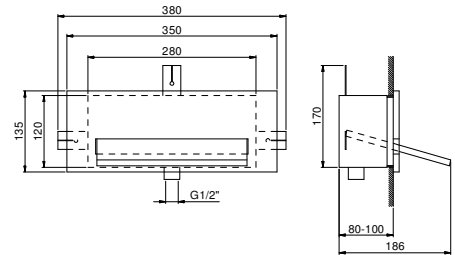

Waterfall showerhead

- ALA
- base material: stainless steel
- PARAPAN® slide
- wall-mount
- 1/2" inlet
- suitable for bath filling

NOTE: conditions necessary for the correct functioning: Flow Rate: between 12 l/min and 26 l/min

6701B

External piece

Chrome	82 02 6701B
Matt Black	82 13 6701B
Matt Gun Metal PVD	82 P5 6701B
Brushed Stainless Steel	82 93 6701B