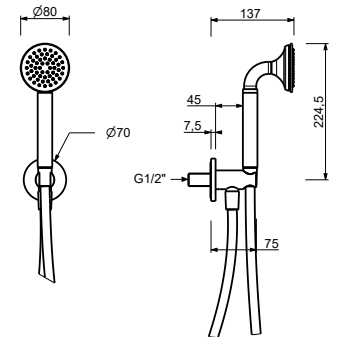

R044

Shower set

- Round escutcheon \varnothing 70 mm thickness 7.5
- ICONA handshower
- water plug with showerholder
- 150 cm PVC flexible
- 1/2" inlet

Chrome	53 02 R044
Matt Black	53 13 R044
Polished Nickel PVD	53 95 R044
Matt Gun Metal PVD	53 P5 R044
Matt British Gold PVD	53 P6 R044
Matt Copper PVD	53 P9 R044
Deep Black PVD	53 S1 R044
Mokka PVD	53 S5 R044
Brushed Steel Look PVD	53 92 R044
Pure Brass PVD	53 Q7 R044
Raw Metal PVD	53 Q8 R044

J543

Shower set

- Round escutcheon \varnothing 58 mm thickness 5.8
- FLORA handshower
- water plug with showerholder
- 150 cm PVC flexible
- 1/2" inlet

Chrome	76 02 J543
Polished Nickel PVD	76 95 J543
Matt Gun Metal PVD	76 P5 J543
Mokka PVD	76 S5 J543
Brushed Steel Look PVD	76 92 J543

J544

Shower set

- Round escutcheon \varnothing 70 mm thickness 7.5
- FLORA handshower
- water plug with showerholder
- 150 cm PVC flexible
- 1/2" inlet

Chrome	76 02 J544
Polished Nickel PVD	76 95 J544
Matt Gun Metal PVD	76 P5 J544
Mokka PVD	76 S5 J544
Brushed Steel Look PVD	76 92 J544

5943

Shower set

- Round escutcheon \varnothing 65 mm thickness 4
- VENEZIA handshower
- water plug with showerholder
- brass hose 150 cm
- brass hose 140 cm in PVD options
- 1/2" inlet

Chrome	29 02 5943
Polished Nickel PVD	29 95 5943
Matt Gun Metal PVD	29 P5 5943
Matt British Gold PVD	29 P6 5943
Matt Copper PVD	29 P9 5943
Golden Look PVD	29 S9 5943