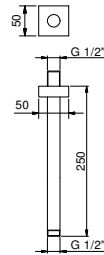

OPTIONAL: Built-in part for plasterboard

W046 91 00 W046

8040

Shower arm

- 25 cm long
- square backplate
- ceiling-mount
- 1/2" inlet

Chrome	86 02 8040
Matt Black	86 13 8040
Polished Nickel PVD	86 95 8040
Matt Gun Metal PVD	86 P5 8040
Matt British Gold PVD	86 P6 8040
Matt Copper PVD	86 P9 8040
Deep Black PVD	86 S1 8040
Brushed Stainless Steel	86 93 8040