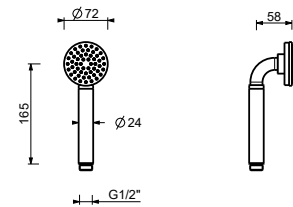

Handshower

- ICONA
- flow restrictor 9 l/min
- anti-lime scale system
- check valve

Chrome	90 02 8938
Matt Black	90 13 8938
Polished Nickel PVD	90 95 8938
Matt Gun Metal PVD	90 P5 8938
Matt British Gold PVD	90 P6 8938
Matt Copper PVD	90 P9 8938
Deep Black PVD	90 S1 8938
Mokka PVD	90 S5 8938
Brushed Steel Look PVD	90 92 8938
Pure Brass PVD	90 Q7 8938
Raw Metal PVD	90 Q8 8938