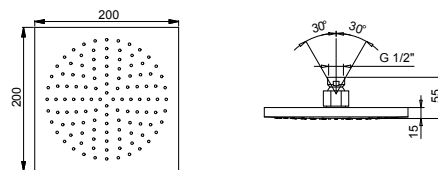

Rain showerhead

- 20x20 cm
- base material: brass
- flow restrictor 12 l/min at 3 bar
- anti-lime scale system
- 1/2" inlet
- check valve

NOTE: conditions necessary for the correct functioning: Min.
Flow Rate: 10 l/min