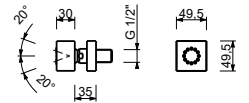

8024

Lateral body spray

- base material: brass
- adjustable
- anti-lime scale system
- 1/2" inlet

NOTE: conditions necessary for the correct functioning: Min. Flow Rate: 12 l/min

Chrome	86 02 8024
Matt Black	86 13 8024
Matt Gun Metal PVD	86 P5 8024
Matt British Gold PVD	86 P6 8024
Matt Copper PVD	86 P9 8024
Deep Black PVD	86 S1 8024