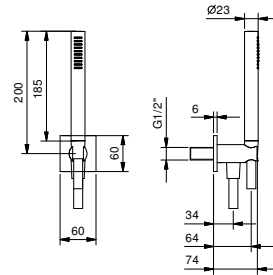

Shower set

- square escutcheon 60x60 mm thickness 10
- SUN handshower
- water plug with showerholder
- 150 cm PVC flexible
- 1/2" inlet

NOTE: FIT handshower in PVD and 93 finishes

Chrome	86 02 8052
Polished Nickel PVD	86 95 8052
Matt Gun Metal PVD	86 P5 8052
Matt British Gold PVD	86 P6 8052
Matt Copper PVD	86 P9 8052
Deep Black PVD	86 S1 8052
Pure Brass PVD	86 Q7 8052
Raw Metal PVD	86 Q8 8052
Brushed Stainless Steel	86 93 8052

8116

Shower set

- square escutcheon 60x60 mm thickness 6
- FIT handshower
- water plug with showerholder
- 150 cm PVC flexible
- 1/2" inlet

Chrome	86 02 8116
Matt Black	86 13 8116
Matt White	86 29 8116
Matt Gun Metal PVD	86 P5 8116
Matt British Gold PVD	86 P6 8116
Matt Copper PVD	86 P9 8116
Deep Black PVD	86 S1 8116
Brushed Stainless Steel	86 93 8116