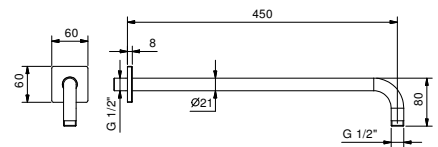

OPTIONAL: Built-in part for plasterboard

W046 91 00 W046

8108

Shower arm

- 45 cm long
- square backplate
- wall-mount
- 1/2" inlet

Chrome	86 02 8108
Matt Black	86 13 8108
Matt White	86 29 8108
Matt Gun Metal PVD	86 P5 8108
Matt British Gold PVD	86 P6 8108
Matt Copper PVD	86 P9 8108
Deep Black PVD	86 S1 8108
Brushed Stainless Steel	86 93 8108