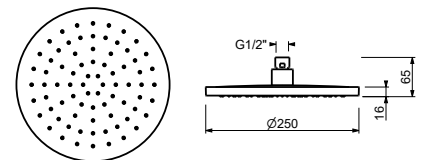

Rain showerhead

- Ø 25 cm
- base material: ABS
- flow restrictor 9 l/min at 3 bar
- anti-lime scale system
- 1/2" inlet
- check valve

NOTE: conditions necessary for the correct functioning: Min. Flow Rate: 10 l/min