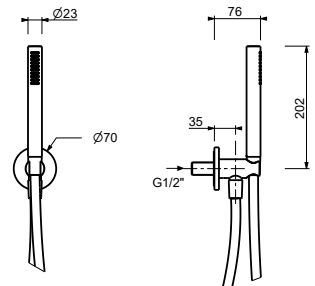

J544

Shower set

- Round escutcheon \varnothing 70 mm thickness 7.5
- FLORA handshower
- water plug with showerholder
- 150 cm PVC flexible
- 1/2" inlet

Chrome	76 02 J544
Polished Nickel PVD	76 95 J544
Matt Gun Metal PVD	76 P5 J544
Mokka PVD	76 S5 J544
Brushed Steel Look PVD	76 92 J544

5943

Shower set

- Round escutcheon \varnothing 65 mm thickness 4
- VENEZIA handshower
- water plug with showerholder
- brass hose 150 cm
- brass hose 140 cm in PVD options
- 1/2" inlet

Chrome	29 02 5943
Polished Nickel PVD	29 95 5943
Matt Gun Metal PVD	29 P5 5943
Matt British Gold PVD	29 P6 5943
Matt Copper PVD	29 P9 5943
Golden Look PVD	29 S9 5943

5944

Shower set

- Round escutcheon \varnothing 65 mm thickness 4
- FIT handshower
- water plug with showerholder
- brass hose 150 cm
- brass hose 140 cm in PVD options
- 1/2" inlet

Chrome	29 02 5944
Polished Nickel PVD	29 95 5944
Matt Gun Metal PVD	29 P5 5944
Matt British Gold PVD	29 P6 5944
Matt Copper PVD	29 P9 5944
Golden Look PVD	29 S9 5944

8158

Shower set

- Round escutcheon \varnothing 70 mm thickness 7.5
- FIT handshower
- water plug with showerholder
- 150 cm PVC flexible
- 1/2" inlet

Chrome	86 02 8158
Matt Black	86 13 8158
Matt White	86 29 8158
Polished Nickel PVD	86 95 8158
Matt Gun Metal PVD	86 P5 8158
Matt British Gold PVD	86 P6 8158
Matt Copper PVD	86 P9 8158
Deep Black PVD	86 S1 8158
Mokka PVD	86 S5 8158
Brushed Steel Look PVD	86 92 8158
Golden Look PVD	86 S9 8158
Pure Brass PVD	86 Q7 8158
Raw Metal PVD	86 Q8 8158
Brushed Stainless Steel	86 93 8158