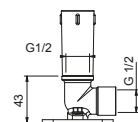

OPTIONAL: Built-in part for plasterboard

W046 91 00 W046