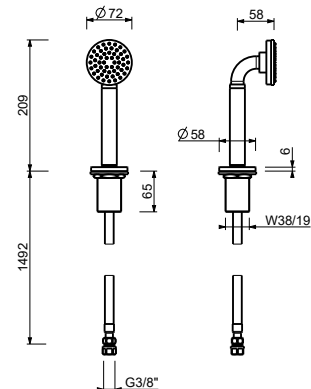

Z350

Shower set for bathtub edge

- ICONA handshower
- 150 cm flexible

Chrome	53 02 Z350
Matt Black	53 13 Z350
Polished Nickel PVD	53 95 Z350
Matt Gun Metal PVD	53 P5 Z350
Matt British Gold PVD	53 P6 Z350
Matt Copper PVD	53 P9 Z350
Deep Black PVD	53 S1 Z350
Mokka PVD	53 S5 Z350
Brushed Steel Look PVD	53 92 Z350
Pure Brass PVD	53 Q7 Z350
Raw Metal PVD	53 Q8 Z350