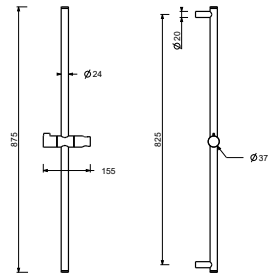

8166

Shower rail

- 90 cm long
- without water plug
- without handshower
- 150 cm PVC flexible
- adjustable slider

Chrome	86 02 8166
Polished Nickel PVD	86 95 8166
Matt Gun Metal PVD	86 P5 8166
Matt British Gold PVD	86 P6 8166
Matt Copper PVD	86 P9 8166
Deep Black PVD	86 S1 8166
Golden Look PVD	86 S9 8166
Brushed Stainless Steel	86 93 8166

8096

Shower rail

- 87,5 cm long
- without water plug
- without handshower
- without flexible
- adjustable slider

Chrome	86 02 8096
--------	------------

8145

Shower rail

- 60 cm long
- 150 cm PVC flexible
- adjustable slider
- without water plug
- without handshower