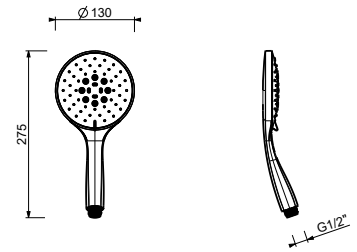

8929

Handshower

- DISCO
- base material: ABS
- Ø 13 cm
- 3 jets: rain, tonic jet, massage
- flow restrictor 12 l/min
- anti-lime scale system
- check valve

Chrome	90 02 8929
Matt Black	90 13 8929
Matt Gun Metal PVD	90 P5 8929
Matt British Gold PVD	90 P6 8929
Brushed Steel Look PVD	90 92 8929