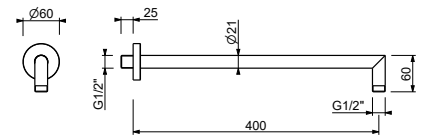

OPTIONAL: Built-in part for plasterboard

W046 91 00 W046

8123

Shower arm

- 40 cm long
- round backplate
- wall-mount
- 1/2" inlet

Chrome	86 02 8123
Matt Black	86 13 8123
Matt White	86 29 8123
Polished Nickel PVD	86 95 8123
Matt Gun Metal PVD	86 P5 8123
Matt British Gold PVD	86 P6 8123
Matt Copper PVD	86 P9 8123
Deep Black PVD	86 S1 8123
Brushed Stainless Steel	86 93 8123