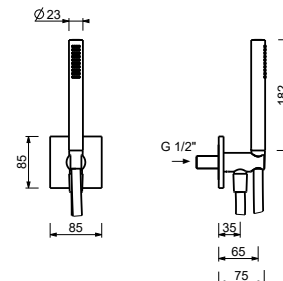

8116

Shower set

- square escutcheon 60x60 mm thickness 6
- FIT handshower
- water plug with showerholder
- 150 cm PVC flexible
- 1/2" inlet

Chrome	86 02 8116
Matt Black	86 13 8116
Matt White	86 29 8116
Matt Gun Metal PVD	86 P5 8116
Matt British Gold PVD	86 P6 8116
Matt Copper PVD	86 P9 8116
Deep Black PVD	86 S1 8116
Brushed Stainless Steel	86 93 8116

8021

Shower set

- square escutcheon 50x50 mm thickness 5
- SOHO handshower
- water plug with showerholder
- 150 cm PVC flexible
- 1/2" inlet

Chrome	86 02 8021
Matt Black	86 13 8021

8068

Shower set

- square escutcheon 65x65 mm thickness 6
- FIT handshower
- water plug with showerholder
- 150 cm PVC flexible
- 1/2" inlet

- square escutcheon 85x85 mm thickness 8
- FIT handshower
- water plug with showerholder
- 150 cm PVC flexible
- 1/2" inlet

Polished Nickel PVD	86 95 8144
Matt Gun Metal PVD	86 P5 8144
Brushed Stainless Steel	86 93 8144

8148

Shower set

- square escutcheon 70x70 mm thickness 7,5
- FIT handshower
- water plug with showerholder
- 150 cm PVC flexible
- 1/2" inlet

Chrome	86 02 8148
Matt Black	86 13 8148
Matt White	86 29 8148
Polished Nickel PVD	86 95 8148
Matt Gun Metal PVD	86 P5 8148
Matt British Gold PVD	86 P6 8148
Matt Copper PVD	86 P9 8148
Deep Black PVD	86 S1 8148
Mokka PVD	86 S5 8148
Pure Brass PVD	86 Q7 8148
Raw Metal PVD	86 Q8 8148
Brushed Stainless Steel	86 93 8148