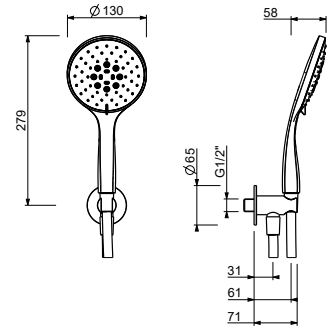

5944

Shower set

- Round escutcheon \varnothing 65 mm thickness 4
- FIT handshower
- water plug with showerholder
- brass hose 150 cm
- brass hose 140 cm in PVD options
- 1/2" inlet

Chrome	29 02 5944
Polished Nickel PVD	29 95 5944
Matt Gun Metal PVD	29 P5 5944
Matt British Gold PVD	29 P6 5944
Matt Copper PVD	29 P9 5944
Golden Look PVD	29 S9 5944

8158

Shower set

- Round escutcheon \varnothing 70 mm thickness 7.5
- FIT handshower
- water plug with showerholder
- 150 cm PVC flexible
- 1/2" inlet

Chrome	86 02 8158
Matt Black	86 13 8158
Matt White	86 29 8158
Polished Nickel PVD	86 95 8158
Matt Gun Metal PVD	86 P5 8158
Matt British Gold PVD	86 P6 8158
Matt Copper PVD	86 P9 8158
Deep Black PVD	86 S1 8158
Mokka PVD	86 S5 8158
Brushed Steel Look PVD	86 92 8158
Golden Look PVD	86 S9 8158
Pure Brass PVD	86 Q7 8158
Raw Metal PVD	86 Q8 8158
Brushed Stainless Steel	86 93 8158

8151

Shower set

- Round escutcheon \varnothing 65 mm thickness 4
- DISCO handshower \varnothing 10 cm
- water plug with showerholder
- 150 cm PVC flexible
- 1/2" inlet

Chrome	86 02 8151
Matt Black	86 13 8151
Matt Gun Metal PVD	86 P5 8151
Matt British Gold PVD	86 P6 8151
Brushed Steel Look PVD	86 92 8151

8152

Shower set

- Round escutcheon Ø 65 mm thickness 4
- DISCO handshower Ø 13 cm
- water plug with showerholder
- 150 cm PVC flexible
- 1/2" inlet

Chrome	86 02 8152
Matt Black	86 13 8152
Matt Gun Metal PVD	86 P5 8152
Matt British Gold PVD	86 P6 8152
Brushed Steel Look PVD	86 92 8152