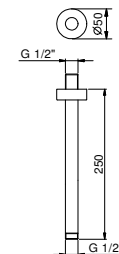

OPTIONAL: Built-in part for plasterboard

W046 91 00 W046

9236

Shower arm

- 25 cm long
- round backplate
- ceiling-mount
- 1/2" inlet

Chrome	86 02 9236
Matt Black	86 13 9236
Matt White	86 29 9236
Red	86 06 9236
Polished Nickel PVD	86 95 9236
Matt Gun Metal PVD	86 P5 9236
Matt British Gold PVD	86 P6 9236
Matt Copper PVD	86 P9 9236
Deep Black PVD	86 S1 9236
Mokka PVD	86 S5 9236
Brushed Steel Look PVD	86 92 9236
Golden Look PVD	86 S9 9236
Pure Brass PVD	86 Q7 9236
Raw Metal PVD	86 Q8 9236
Brushed Stainless Steel	86 93 9236