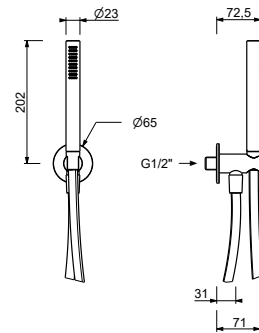

J544

Shower set

- Round escutcheon \varnothing 70 mm thickness 7.5
- FLORA handshower
- water plug with showerholder
- 150 cm PVC flexible
- 1/2" inlet

Chrome	76 02 J544
Polished Nickel PVD	76 95 J544
Matt Gun Metal PVD	76 P5 J544
Mokka PVD	76 S5 J544
Brushed Steel Look PVD	76 92 J544

5943

Shower set

- Round escutcheon \varnothing 65 mm thickness 4
- VENEZIA handshower
- water plug with showerholder
- brass hose 150 cm
- brass hose 140 cm in PVD options
- 1/2" inlet

Chrome	29 02 5943
Polished Nickel PVD	29 95 5943
Matt Gun Metal PVD	29 P5 5943
Matt British Gold PVD	29 P6 5943
Matt Copper PVD	29 P9 5943
Golden Look PVD	29 S9 5943

5944

Shower set

- Round escutcheon \varnothing 65 mm thickness 4
- FIT handshower
- water plug with showerholder
- brass hose 150 cm
- brass hose 140 cm in PVD options
- 1/2" inlet

Chrome	29 02 5944
Polished Nickel PVD	29 95 5944
Matt Gun Metal PVD	29 P5 5944
Matt British Gold PVD	29 P6 5944
Matt Copper PVD	29 P9 5944
Golden Look PVD	29 S9 5944

8158

Shower set

- Round escutcheon \varnothing 70 mm thickness 7.5
- FIT handshower
- water plug with showerholder
- 150 cm PVC flexible
- 1/2" inlet

Chrome	86 02 8158
Matt Black	86 13 8158
Matt White	86 29 8158
Polished Nickel PVD	86 95 8158
Matt Gun Metal PVD	86 P5 8158
Matt British Gold PVD	86 P6 8158
Matt Copper PVD	86 P9 8158
Deep Black PVD	86 S1 8158
Mokka PVD	86 S5 8158
Brushed Steel Look PVD	86 92 8158
Golden Look PVD	86 S9 8158
Pure Brass PVD	86 Q7 8158
Raw Metal PVD	86 Q8 8158
Brushed Stainless Steel	86 93 8158