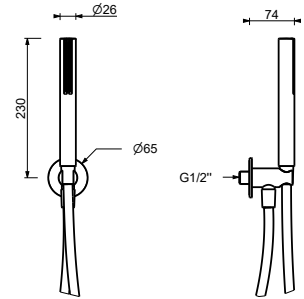

OPTIONAL: Built-in part for plasterboard

W046 91 00 W046

8040

Shower arm

- 25 cm long
- square backplate
- ceiling-mount
- 1/2" inlet

Chrome	86 02 8040
Matt Black	86 13 8040
Polished Nickel PVD	86 95 8040
Matt Gun Metal PVD	86 P5 8040
Matt British Gold PVD	86 P6 8040
Matt Copper PVD	86 P9 8040
Deep Black PVD	86 S1 8040
Brushed Stainless Steel	86 93 8040

OPTIONAL: Built-in part for plasterboard

W046 91 00 W046

8041

Shower arm

- 45 cm long
- square backplate
- ceiling-mount
- 1/2" inlet

Chrome	86 02 8041
Matt Black	86 13 8041
Polished Nickel PVD	86 95 8041
Matt Gun Metal PVD	86 P5 8041
Matt British Gold PVD	86 P6 8041
Matt Copper PVD	86 P9 8041
Deep Black PVD	86 S1 8041
Brushed Stainless Steel	86 93 8041

- Round escutcheon Ø 65 mm thickness 4
- SUN handshower
- water plug with showerholder
- 150 cm PVC flexible
- 1/2" inlet

Chrome	86 02 8051
Matt Black	86 13 8051
Matt White	86 29 8051

8093

Shower set

- Round escutcheon Ø 65 mm thickness 4
- FIT handshower
- water plug with showerholder
- 150 cm PVC flexible
- 1/2" inlet