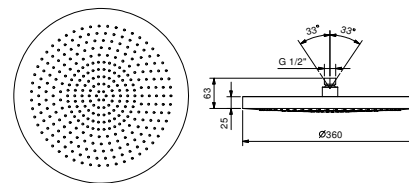

8084

Rain showerhead

- Ø 36 cm
- base material: stainless steel
- anti-lime scale system
- 1/2" inlet
- check valve

NOTE: conditions necessary for the correct functioning:
Minimum Flow Rate: 15 l/m

Chrome	86 02 8084
Brushed Stainless Steel	86 93 8084