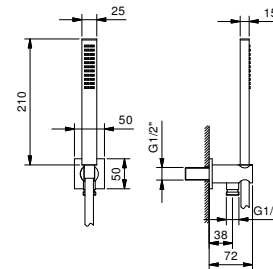

Shower set

- square escutcheon 60x60 mm thickness 10
- SUN handshower
- water plug with showerholder
- 150 cm PVC flexible
- 1/2" inlet

NOTE: FIT handshower in PVD and 93 finishes

Chrome	86 02 8052
Polished Nickel PVD	86 95 8052
Matt Gun Metal PVD	86 P5 8052
Matt British Gold PVD	86 P6 8052
Matt Copper PVD	86 P9 8052
Deep Black PVD	86 S1 8052
Pure Brass PVD	86 Q7 8052
Raw Metal PVD	86 Q8 8052
Brushed Stainless Steel	86 93 8052

8116

Shower set

- square escutcheon 60x60 mm thickness 6
- FIT handshower
- water plug with showerholder
- 150 cm PVC flexible
- 1/2" inlet

Chrome	86 02 8116
Matt Black	86 13 8116
Matt White	86 29 8116
Matt Gun Metal PVD	86 P5 8116
Matt British Gold PVD	86 P6 8116
Matt Copper PVD	86 P9 8116
Deep Black PVD	86 S1 8116
Brushed Stainless Steel	86 93 8116

8021

Shower set

- square escutcheon 50x50 mm thickness 5
- SOHO handshower
- water plug with showerholder
- 150 cm PVC flexible
- 1/2" inlet

Chrome	86 02 8021
Matt Black	86 13 8021

8068

Shower set

- square escutcheon 65x65 mm thickness 6
- FIT handshower
- water plug with showerholder
- 150 cm PVC flexible
- 1/2" inlet