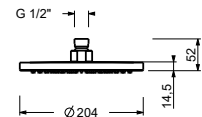

Chrome

86 02 8095

8136

Rain showerhead

- Ø 20 cm
- base material: brass
- base material: stainless steel
- flow restrictor 12 l/min at 3 bar
- anti-lime scale system
- 1/2" inlet
- check valve

NOTE: conditions necessary for the correct functioning: Min. Flow Rate: 10 l/min