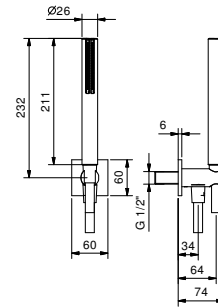

Chrome	86 02 8105
Matt Black	86 13 8105
Matt White	86 29 8105

8052

Shower set

- square escutcheon 60x60 mm thickness 10
- SUN handshower
- water plug with showerholder
- 150 cm PVC flexible
- 1/2" inlet

NOTE: FIT handshower in PVD and 93 finishes