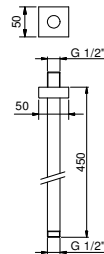

OPTIONAL: Built-in part for plasterboard

W046 91 00 W046

8041

Shower arm

- 45 cm long
- square backplate
- ceiling-mount
- 1/2" inlet

Chrome	86 02 8041
Matt Black	86 13 8041
Polished Nickel PVD	86 95 8041
Matt Gun Metal PVD	86 P5 8041
Matt British Gold PVD	86 P6 8041
Matt Copper PVD	86 P9 8041
Deep Black PVD	86 S1 8041
Brushed Stainless Steel	86 93 8041