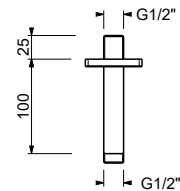

OPTIONAL: Built-in part for plasterboard

W046 91 00 W046

8122

Shower arm

- 10 cm long
- square backplate
- ceiling-mount
- 1/2" inlet

Chrome	86 02 8122
Matt Black	86 13 8122
Matt Gun Metal PVD	86 P5 8122
Matt British Gold PVD	86 P6 8122
Matt Copper PVD	86 P9 8122
Deep Black PVD	86 S1 8122
Brushed Stainless Steel	86 93 8122