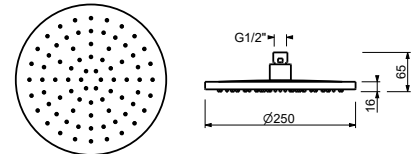

8159

Rain showerhead

- Ø 25 cm
- base material: brass
- base material: stainless steel
- flow restrictor 9 l/min at 3 bar
- anti-lime scale system
- 1/2" inlet
- check valve

NOTE: conditions necessary for the correct functioning: Min. Flow Rate: 10 l/min

Chrome	86 02 8159
Matt Black	86 13 8159
Matt White	86 29 8159
Polished Nickel PVD	86 95 8159
Matt Gun Metal PVD	86 P5 8159
Matt British Gold PVD	86 P6 8159
Matt Copper PVD	86 P9 8159
Deep Black PVD	86 S1 8159
Mokka PVD	86 S5 8159
Brushed Steel Look PVD	86 92 8159
Golden Look PVD	86 S9 8159
Brushed Stainless Steel	86 93 8159

K073

Rain showerhead

- ACQUAFIT
- **Water functions:**
- 1st function: 240 anti - limestone nozzles
- Ø 30 cm
- base material: stainless steel
- check valve
- flow restrictor 14 l/min at 3 bar
- anti-lime scale system
- 1/2" inlet

NOTE: conditions necessary for the correct functioning: Min. Flow Rate: 12 l/min