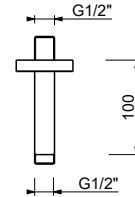

OPTIONAL: Built-in part for plasterboard

W046 91 00 W046

8121

Shower arm

- 10 cm long
- round backplate
- ceiling-mount
- 1/2" inlet

Chrome	86 02 8121
Matt Black	86 13 8121
Matt White	86 29 8121
Red	86 06 8121
Polished Nickel PVD	86 95 8121
Matt Gun Metal PVD	86 P5 8121
Matt British Gold PVD	86 P6 8121
Matt Copper PVD	86 P9 8121
Deep Black PVD	86 S1 8121
Mokka PVD	86 S5 8121
Brushed Steel Look PVD	86 92 8121
Golden Look PVD	86 S9 8121
Pure Brass PVD	86 Q7 8121
Raw Metal PVD	86 Q8 8121
Brushed Stainless Steel	86 93 8121