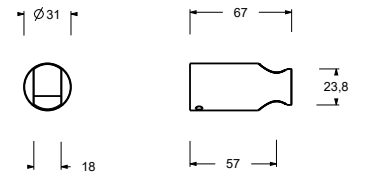

Fixed handshower holder

- connection for flexible with conical nut
- base material: brass
- 57 mm long

Chrome	90 02 Q133
Matt Black	90 13 Q133
Matt White	90 29 Q133
Matt Gun Metal PVD	90 P5 Q133
Matt British Gold PVD	90 P6 Q133
Matt Copper PVD	90 P9 Q133
Deep Black PVD	90 S1 Q133
Mokka PVD	90 S5 Q133
Brushed Steel Look PVD	90 92 Q133
Pure Brass PVD	90 Q7 Q133
Raw Metal PVD	90 Q8 Q133

0992

Adjustable handshower holder

- connection for flexible with conical nut

Chrome	90 02 0992