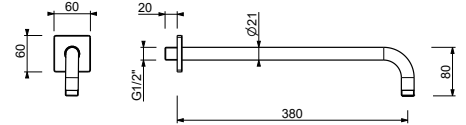

OPTIONAL: Built-in part for plasterboard

W046 91 00 W046

8162

Shower arm

- 40 cm long
- square backplate
- wall-mount
- 1/2" inlet

Chrome	86 02 8162
Matt Black	86 13 8162
Matt White	86 29 8162
Polished Nickel PVD	86 95 8162
Matt Gun Metal PVD	86 P5 8162
Matt British Gold PVD	86 P6 8162
Matt Copper PVD	86 P9 8162
Deep Black PVD	86 S1 8162
Brushed Stainless Steel	86 93 8162