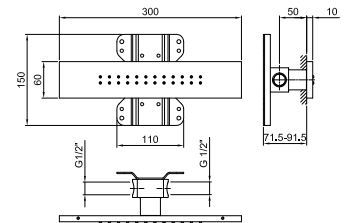

8056

Lateral body spray

- adjustable
- base material: ABS
- anti-lime scale system
- 1/2" inlet
- built-in part included

Chrome

86 02 8056

Lateral body spray

- base material: brass
- base material: stainless steel
- flow restrictor 5 l/min at 3 bar
- not adjustable
- anti-lime scale system
- 1/2" inlet

8034B

External piece

Chrome	86 02 8034B
Polished Nickel PVD	86 95 8034B
Matt Gun Metal PVD	86 P5 8034B
Matt British Gold PVD	86 P6 8034B
Matt Copper PVD	86 P9 8034B
Deep Black PVD	86 S1 8034B
Mokka PVD	86 S5 8034B
Pure Brass PVD	86 Q7 8034B
Raw Metal PVD	86 Q8 8034B
Brushed Stainless Steel	86 93 8034B

8034A

Built-in piece

86 00 8034A