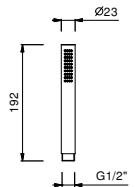

Chrome	90 02 8783
Matt Black	90 13 8783
Matt White	90 29 8783
Red	90 06 8783
Polished Nickel PVD	90 95 8783
Matt Gun Metal PVD	90 P5 8783
Matt British Gold PVD	90 P6 8783
Matt Copper PVD	90 P9 8783
Deep Black PVD	90 S1 8783
Mokka PVD	90 S5 8783
Brushed Steel Look PVD	90 92 8783
Golden Look PVD	90 S9 8783
Pure Brass PVD	90 Q7 8783
Raw Metal PVD	90 Q8 8783
Brushed Stainless Steel	90 93 8783

9418