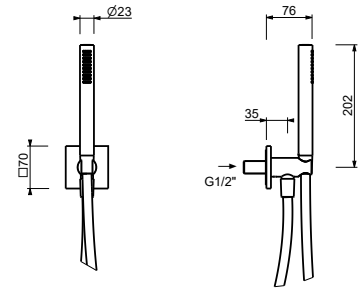

8021

Shower set

- square escutcheon 50x50 mm thickness 5
- SOHO handshower
- water plug with showerholder
- 150 cm PVC flexible
- 1/2" inlet

Chrome	86 02 8021
Matt Black	86 13 8021

8068

Shower set

- square escutcheon 65x65 mm thickness 6
- FIT handshower
- water plug with showerholder
- 150 cm PVC flexible
- 1/2" inlet

- square escutcheon 85x85 mm thickness 8
- FIT handshower
- water plug with showerholder
- 150 cm PVC flexible
- 1/2" inlet

Polished Nickel PVD	86 95 8144
Matt Gun Metal PVD	86 P5 8144
Brushed Stainless Steel	86 93 8144

8148

Shower set

- square escutcheon 70x70 mm thickness 7,5
- FIT handshower
- water plug with showerholder
- 150 cm PVC flexible
- 1/2" inlet

Chrome	86 02 8148
Matt Black	86 13 8148
Matt White	86 29 8148
Polished Nickel PVD	86 95 8148
Matt Gun Metal PVD	86 P5 8148
Matt British Gold PVD	86 P6 8148
Matt Copper PVD	86 P9 8148
Deep Black PVD	86 S1 8148
Mokka PVD	86 S5 8148
Pure Brass PVD	86 Q7 8148
Raw Metal PVD	86 Q8 8148
Brushed Stainless Steel	86 93 8148