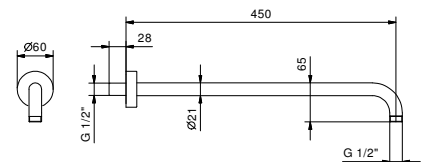

OPTIONAL: Built-in part for plasterboard

W046 91 00 W046

8028

Shower arm

- 45 cm long
- round backplate
- wall-mount
- 1/2" inlet

Chrome	86 02 8028
Matt Black	86 13 8028
Matt White	86 29 8028
Red	86 06 8028
Polished Nickel PVD	86 95 8028
Matt Gun Metal PVD	86 P5 8028
Matt British Gold PVD	86 P6 8028
Matt Copper PVD	86 P9 8028
Deep Black PVD	86 S1 8028
Mokka PVD	86 S5 8028
Brushed Steel Look PVD	86 92 8028
Golden Look PVD	86 S9 8028
Pure Brass PVD	86 Q7 8028
Raw Metal PVD	86 Q8 8028
Brushed Stainless Steel	86 93 8028