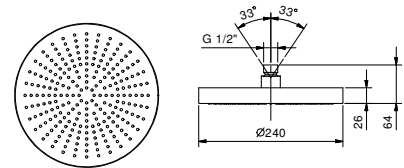

8083

Rain showerhead

- Ø 24 cm
- base material: stainless steel
- flow restrictor 12 l/min at 3 bar
- anti-lime scale system
- 1/2" inlet
- check valve

NOTE: conditions necessary for the correct functioning: Min. Flow Rate: 10 l/min