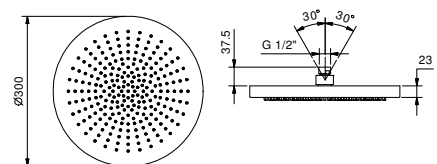

Brilliant Stainless Steel	79 38 K073
Matt Black	79 13 K073
Matt White	79 29 K073
Polished Nickel PVD	79 95 K073
Matt Gun Metal PVD	79 P5 K073
Matt British Gold PVD	79 P6 K073
Matt Copper PVD	79 P9 K073
Deep Black PVD	79 S1 K073
Mokka PVD	79 S5 K073
Brushed Steel Look PVD	79 92 K073
Golden Look PVD	79 S9 K073
Pure Brass PVD	79 Q7 K073
Raw Metal PVD	79 Q8 K073
Brushed Stainless Steel	79 93 K073