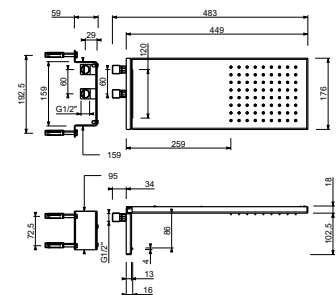

External piece

Chrome	86 02 8155B
Polished Nickel PVD	86 95 8155B
Matt Gun Metal PVD	86 P5 8155B
Matt British Gold PVD	86 P6 8155B
Matt Copper PVD	86 P9 8155B
Deep Black PVD	86 S1 8155B
Mokka PVD	86 S5 8155B
Brushed Stainless Steel	86 93 8155B