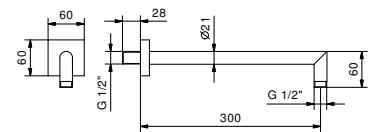

OPTIONAL: Built-in part for plasterboard

W046 91 00 W046

8038

Shower arm

- 30 cm long
- square backplate
- wall-mount
- 1/2" inlet

Chrome	86 02 8038
Matt Black	86 13 8038
Matt White	86 29 8038
Polished Nickel PVD	86 95 8038
Matt Gun Metal PVD	86 P5 8038
Matt British Gold PVD	86 P6 8038
Matt Copper PVD	86 P9 8038
Deep Black PVD	86 S1 8038
Brushed Stainless Steel	86 93 8038