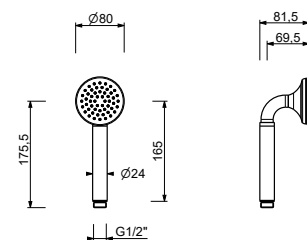

9890

**Handshower**

- DISCO
- base material: ABS
- Ø 14 cm
- 2 jets: 72 rain nozzles, 4 massage nozzles
- flow restrictor 12 l/min
- anti-lime scale system
- check valve

Chrome	90 02 9890
--------	------------

8938

**Handshower**

- ICONA
- flow restrictor 9 l/min
- anti-lime scale system
- check valve

Chrome	90 02 8938
Matt Black	90 13 8938
Polished Nickel PVD	90 95 8938
Matt Gun Metal PVD	90 P5 8938
Matt British Gold PVD	90 P6 8938
Matt Copper PVD	90 P9 8938
Deep Black PVD	90 S1 8938
Mokka PVD	90 S5 8938
Brushed Steel Look PVD	90 92 8938
Pure Brass PVD	90 Q7 8938
Raw Metal PVD	90 Q8 8938

8166

Shower rail

- 90 cm long
- without water plug
- without handshower
- 150 cm PVC flexible
- adjustable slider

Chrome	86 02 8166
Polished Nickel PVD	86 95 8166
Matt Gun Metal PVD	86 P5 8166
Matt British Gold PVD	86 P6 8166
Matt Copper PVD	86 P9 8166
Deep Black PVD	86 S1 8166
Golden Look PVD	86 S9 8166
Brushed Stainless Steel	86 93 8166

8096

Shower rail

- 87,5 cm long
- without water plug
- without handshower
- without flexible
- adjustable slider

Chrome	86 02 8096
--------	------------

8145

Shower rail

- 60 cm long
- 150 cm PVC flexible
- adjustable slider
- without water plug
- without handshower