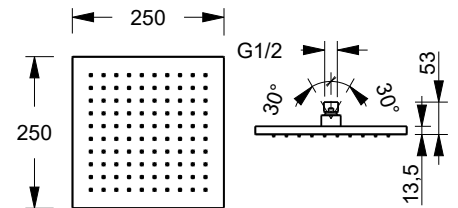

8164

Rain showerhead

- 25x25 cm
- base material: brass
- base material: stainless steel
- flow restrictor 12 l/min at 3 bar
- anti-lime scale system
- 1/2" inlet
- check valve

NOTE: conditions necessary for the correct functioning: Min. Flow Rate: 10 l/min

Chrome	86 02 8164
Matt Black	86 13 8164
Polished Nickel PVD	86 95 8164
Matt Gun Metal PVD	86 P5 8164
Matt British Gold PVD	86 P6 8164
Matt Copper PVD	86 P9 8164
Deep Black PVD	86 S1 8164
Brushed Stainless Steel	86 93 8164

K053

Rain showerhead

- ACQUAFIT
- **Water functions:**
- 1st function: 125 anti - limestone nozzles
- 30x30 cm
- base material: stainless steel
- check valve
- flow restrictor 12 l/min at 3 bar

NOTE: conditions necessary for the correct functioning: Min. Flow Rate: 9 l/min