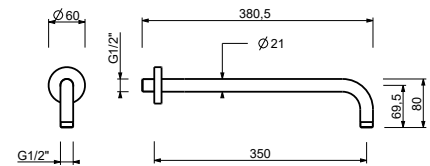

OPTIONAL: Built-in part for plasterboard

W046 91 00 W046

8137

Shower arm

- 35 cm long
- round backplate
- wall-mount
- 1/2" inlet

Chrome	86 02 8137
Matt Black	86 13 8137
Matt White	86 29 8137
Red	86 06 8137
Polished Nickel PVD	86 95 8137
Matt Gun Metal PVD	86 P5 8137
Matt British Gold PVD	86 P6 8137
Matt Copper PVD	86 P9 8137
Deep Black PVD	86 S1 8137
Mokka PVD	86 S5 8137
Brushed Steel Look PVD	86 92 8137
Golden Look PVD	86 S9 8137
Pure Brass PVD	86 Q7 8137
Raw Metal PVD	86 Q8 8137
Brushed Stainless Steel	86 93 8137