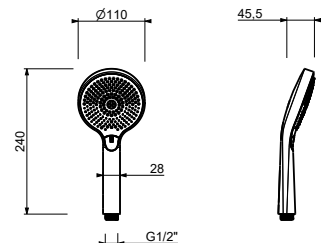

Handshower

- DISCO
- base material: ABS
- Ø 11 cm
- 3 jets: rain, tonic jet, massage
- flow restrictor 12 l/min
- anti-lime scale system
- check valve

Chrome	90 02 Z674
Matt Black	90 13 Z674
Matt White	90 29 Z674
Matt Gun Metal PVD	90 P5 Z674
Matt British Gold PVD	90 P6 Z674
Brushed Steel Look PVD	90 92 Z674