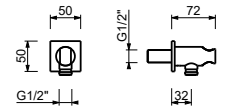

9446

Water plug

- square backplate
- base material: brass
- fixed handshower holder
- connection for flexible with conical nut

Chrome	91 02 9446
Matt Black	91 13 9446
Polished Nickel PVD	91 95 9446
Matt Gun Metal PVD	91 P5 9446
Matt British Gold PVD	91 P6 9446
Matt Copper PVD	91 P9 9446
Deep Black PVD	91 S1 9446
Golden Look PVD	91 S9 9446
Pure Brass PVD	91 Q7 9446
Raw Metal PVD	91 Q8 9446
Brushed Stainless Steel	91 93 9446