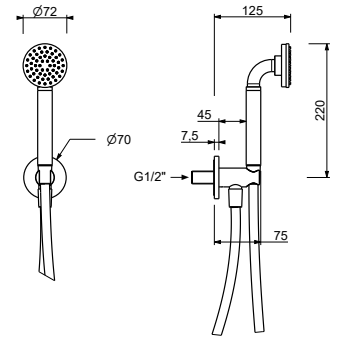

- Round escutcheon Ø 65 mm thickness 4
- SUN handshower
- water plug with showerholder
- 150 cm PVC flexible
- 1/2" inlet

Chrome	86 02 8051
Matt Black	86 13 8051
Matt White	86 29 8051

8093

Shower set

- Round escutcheon Ø 65 mm thickness 4
- FIT handshower
- water plug with showerholder
- 150 cm PVC flexible
- 1/2" inlet

R043

Shower set

- Round escutcheon Ø 65 mm thickness 4
- ICONA handshower
- water plug with showerholder
- 150 cm PVC flexible
- 1/2" inlet

Chrome	53 02 R043
Matt Black	53 13 R043
Polished Nickel PVD	53 95 R043
Matt Gun Metal PVD	53 P5 R043
Matt British Gold PVD	53 P6 R043
Matt Copper PVD	53 P9 R043
Deep Black PVD	53 S1 R043
Mokka PVD	53 S5 R043
Brushed Steel Look PVD	53 92 R043
Pure Brass PVD	53 Q7 R043
Raw Metal PVD	53 Q8 R043

R044

Shower set

- Round escutcheon \varnothing 70 mm thickness 7.5
- ICONA handshower
- water plug with showerholder
- 150 cm PVC flexible
- 1/2" inlet

Chrome	53 02 R044
Matt Black	53 13 R044
Polished Nickel PVD	53 95 R044
Matt Gun Metal PVD	53 P5 R044
Matt British Gold PVD	53 P6 R044
Matt Copper PVD	53 P9 R044
Deep Black PVD	53 S1 R044
Mokka PVD	53 S5 R044
Brushed Steel Look PVD	53 92 R044
Pure Brass PVD	53 Q7 R044
Raw Metal PVD	53 Q8 R044