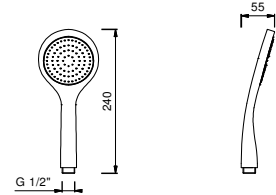

Handshower

- DISCO
- base material: ABS
- Ø 10 cm
- round lever
- flow restrictor 9 l/min
- anti-lime scale system
- check valve

Chrome	90 02 8914