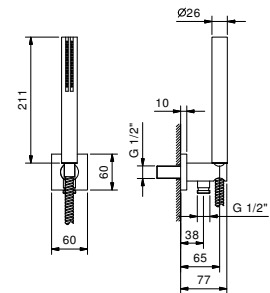

8152

Shower set

- Round escutcheon Ø 65 mm thickness 4
- DISCO handshower Ø 13 cm
- water plug with showerholder
- 150 cm PVC flexible
- 1/2" inlet

Chrome	86 02 8152
Matt Black	86 13 8152
Matt Gun Metal PVD	86 P5 8152
Matt British Gold PVD	86 P6 8152
Brushed Steel Look PVD	86 92 8152

8105

Shower set

- square escutcheon 60x60 mm thickness 6
- SUN handshower
- water plug with showerholder
- 150 cm PVC flexible
- 1/2" inlet

Chrome	86 02 8105
Matt Black	86 13 8105
Matt White	86 29 8105

8052

Shower set

- square escutcheon 60x60 mm thickness 10
- SUN handshower
- water plug with showerholder
- 150 cm PVC flexible
- 1/2" inlet

NOTE: FIT handshower in PVD and 93 finishes

Chrome	86 02 8052
Polished Nickel PVD	86 95 8052
Matt Gun Metal PVD	86 P5 8052
Matt British Gold PVD	86 P6 8052
Matt Copper PVD	86 P9 8052
Deep Black PVD	86 S1 8052
Pure Brass PVD	86 Q7 8052
Raw Metal PVD	86 Q8 8052
Brushed Stainless Steel	86 93 8052