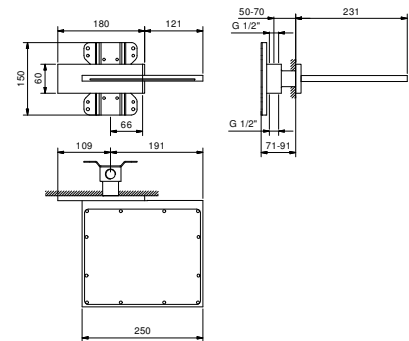

Waterfall showerhead

- base material: brass
- base material: stainless steel
- wall-mount
- flow restrictor 17 l/min at 3 bar
- 1/2" inlet
- minimum flow rate 12 l/min

NOTE: conditions necessary for the correct functioning: Min. Flow Rate: 12 l/min

8043B

External piece

Chrome	86 02 8043B
Matt Gun Metal PVD	86 P5 8043B
Matt British Gold PVD	86 P6 8043B
Matt Copper PVD	86 P9 8043B
Deep Black PVD	86 S1 8043B
Golden Look PVD	86 S9 8043B
Pure Brass PVD	86 Q7 8043B
Raw Metal PVD	86 Q8 8043B
Brushed Stainless Steel	86 93 8043B

8036A

Built-in piece

86 00 8036A