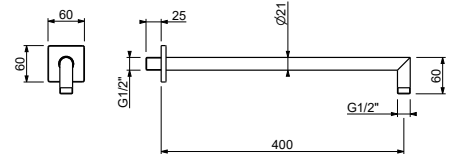

OPTIONAL: Built-in part for plasterboard

W046 91 00 W046

8163

Shower arm

- 40 cm long
- square backplate
- wall-mount
- 1/2" inlet

Chrome	86 02 8163
Matt Black	86 13 8163
Matt White	86 29 8163
Polished Nickel PVD	86 95 8163
Matt Gun Metal PVD	86 P5 8163
Matt British Gold PVD	86 P6 8163
Matt Copper PVD	86 P9 8163
Deep Black PVD	86 S1 8163
Brushed Stainless Steel	86 93 8163