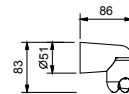

Adjustable handshower holder

- connection for flexible with conical nut