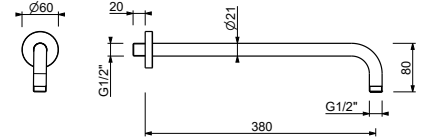

OPTIONAL: Built-in part for plasterboard

W046 91 00 W046

8124

Shower arm

- 40 cm long
- round backplate
- wall-mount
- 1/2" inlet

Chrome	86 02 8124
Matt Black	86 13 8124
Matt White	86 29 8124
Red	86 06 8124
Polished Nickel PVD	86 95 8124
Matt Gun Metal PVD	86 P5 8124
Matt British Gold PVD	86 P6 8124
Matt Copper PVD	86 P9 8124
Deep Black PVD	86 S1 8124
Mokka PVD	86 S5 8124
Brushed Steel Look PVD	86 92 8124
Golden Look PVD	86 S9 8124
Pure Brass PVD	86 Q7 8124
Raw Metal PVD	86 Q8 8124
Brushed Stainless Steel	86 93 8124