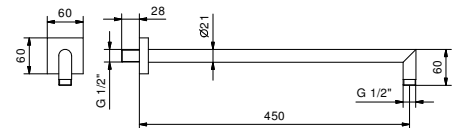

OPTIONAL: Built-in part for plasterboard

W046 91 00 W046

8039

Shower arm

- 45 cm long
- square backplate
- wall-mount
- 1/2" inlet

Chrome	86 02 8039
Matt Black	86 13 8039
Matt White	86 29 8039
Polished Nickel PVD	86 95 8039
Matt Gun Metal PVD	86 P5 8039
Matt British Gold PVD	86 P6 8039
Matt Copper PVD	86 P9 8039
Deep Black PVD	86 S1 8039
Brushed Stainless Steel	86 93 8039