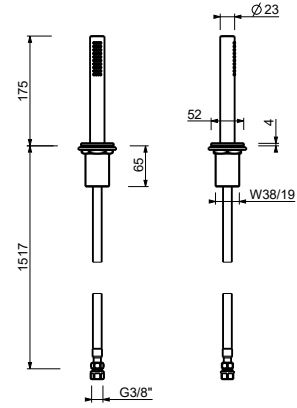

Z351

Shower set for bathtub edge

- FIT handshower
- 150 cm flexible

Polished Nickel PVD	49 95 Z351
Matt Gun Metal PVD	49 P5 Z351
Brushed Stainless Steel	49 93 Z351