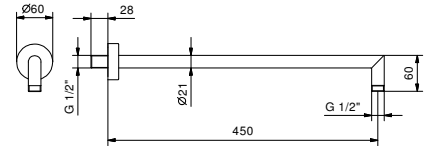

OPTIONAL: Built-in part for plasterboard

W046 91 00 W046

8011

Shower arm

- 45 cm long
- round backplate
- wall-mount
- 1/2" inlet

Chrome	86 02 8011
Matt Black	86 13 8011
Matt White	86 29 8011
Polished Nickel PVD	86 95 8011
Matt Gun Metal PVD	86 P5 8011
Matt British Gold PVD	86 P6 8011
Matt Copper PVD	86 P9 8011
Deep Black PVD	86 S1 8011
Mokka PVD	86 S5 8011
Golden Look PVD	86 S9 8011
Brushed Stainless Steel	86 93 8011