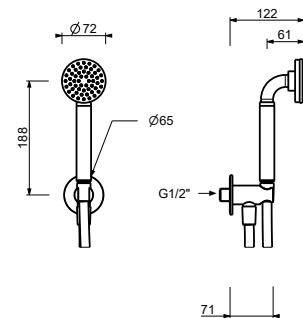

OPTIONAL: Built-in part for plasterboard

W046 91 00 W046

8041

Shower arm

- 45 cm long
- square backplate
- ceiling-mount
- 1/2" inlet

Chrome	86 02 8041
Matt Black	86 13 8041
Polished Nickel PVD	86 95 8041
Matt Gun Metal PVD	86 P5 8041
Matt British Gold PVD	86 P6 8041
Matt Copper PVD	86 P9 8041
Deep Black PVD	86 S1 8041
Brushed Stainless Steel	86 93 8041

- Round escutcheon Ø 65 mm thickness 4
- SUN handshower
- water plug with showerholder
- 150 cm PVC flexible
- 1/2" inlet

Chrome	86 02 8051
Matt Black	86 13 8051
Matt White	86 29 8051

8093

Shower set

- Round escutcheon Ø 65 mm thickness 4
- FIT handshower
- water plug with showerholder
- 150 cm PVC flexible
- 1/2" inlet

R043

Shower set

- Round escutcheon Ø 65 mm thickness 4
- ICONA handshower
- water plug with showerholder
- 150 cm PVC flexible
- 1/2" inlet

Chrome	53 02 R043
Matt Black	53 13 R043
Polished Nickel PVD	53 95 R043
Matt Gun Metal PVD	53 P5 R043
Matt British Gold PVD	53 P6 R043
Matt Copper PVD	53 P9 R043
Deep Black PVD	53 S1 R043
Mokka PVD	53 S5 R043
Brushed Steel Look PVD	53 92 R043
Pure Brass PVD	53 Q7 R043
Raw Metal PVD	53 Q8 R043

R044

Shower set

- Round escutcheon \varnothing 70 mm thickness 7.5
- ICONA handshower
- water plug with showerholder
- 150 cm PVC flexible
- 1/2" inlet

Chrome	53 02 R044
Matt Black	53 13 R044
Polished Nickel PVD	53 95 R044
Matt Gun Metal PVD	53 P5 R044
Matt British Gold PVD	53 P6 R044
Matt Copper PVD	53 P9 R044
Deep Black PVD	53 S1 R044
Mokka PVD	53 S5 R044
Brushed Steel Look PVD	53 92 R044
Pure Brass PVD	53 Q7 R044
Raw Metal PVD	53 Q8 R044