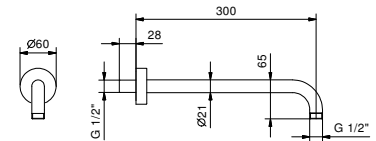

8027

Shower arm

- 30 cm long
- round backplate
- wall-mount
- 1/2" inlet

Chrome	86 02 8027
Matt Black	86 13 8027
Matt White	86 29 8027
Red	86 06 8027
Polished Nickel PVD	86 95 8027
Matt Gun Metal PVD	86 P5 8027
Matt British Gold PVD	86 P6 8027
Matt Copper PVD	86 P9 8027
Deep Black PVD	86 S1 8027
Mokka PVD	86 S5 8027
Brushed Steel Look PVD	86 92 8027
Golden Look PVD	86 S9 8027
Pure Brass PVD	86 Q7 8027
Raw Metal PVD	86 Q8 8027
Brushed Stainless Steel	86 93 8027

OPTIONAL: Built-in part for plasterboard

W046 91 00 W046

8137

Shower arm

- 35 cm long
- round backplate
- wall-mount
- 1/2" inlet

Chrome	86 02 8137
Matt Black	86 13 8137
Matt White	86 29 8137
Red	86 06 8137
Polished Nickel PVD	86 95 8137
Matt Gun Metal PVD	86 P5 8137
Matt British Gold PVD	86 P6 8137
Matt Copper PVD	86 P9 8137
Deep Black PVD	86 S1 8137
Mokka PVD	86 S5 8137
Brushed Steel Look PVD	86 92 8137
Golden Look PVD	86 S9 8137
Pure Brass PVD	86 Q7 8137
Raw Metal PVD	86 Q8 8137
Brushed Stainless Steel	86 93 8137