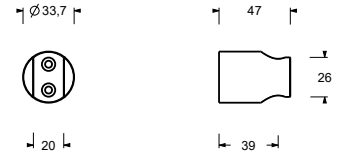

0819

Flexible

- base material: brass
- 150 cm
- Ø 15 mm

Red	90 06 0819
RAL Colour on request *	90 __ 0819

9129

Fixed handshower holder

- connection for flexible with conical nut
- base material: ABS
- 39 mm long