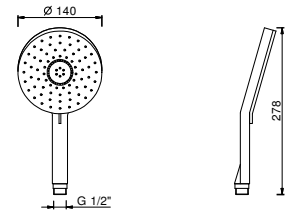

8929

**Handshower**

- DISCO
- base material: ABS
- Ø 13 cm
- 3 jets: rain, tonic jet, massage
- flow restrictor 12 l/min
- anti-lime scale system
- check valve

Chrome	90 02 8929
Matt Black	90 13 8929
Matt Gun Metal PVD	90 P5 8929
Matt British Gold PVD	90 P6 8929
Brushed Steel Look PVD	90 92 8929

9890

**Handshower**

- DISCO
- base material: ABS
- Ø 14 cm
- 2 jets: 72 rain nozzles, 4 massage nozzles
- flow restrictor 12 l/min
- anti-lime scale system
- check valve

Chrome	90 02 9890
--------	------------