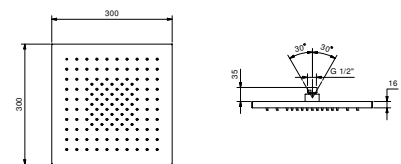

K053

Rain showerhead

- ACQUAFIT
- Water functions:**
- 1st function: 125 anti - limestone nozzles
- 30x30 cm
- base material: stainless steel
- check valve
- flow restrictor 12 l/min at 3 bar

NOTE: conditions necessary for the correct functioning: Min. Flow Rate: 9 l/min