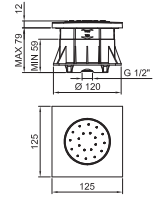

8056

Lateral body spray

- adjustable
- base material: ABS
- anti-lime scale system
- 1/2" inlet
- built-in part included