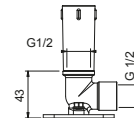

OPTIONAL: Built-in part for plasterboard

W046 91 00 W046