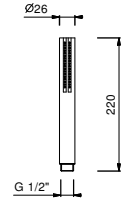

Z351

Shower set for bathtub edge

- FIT handshower
- 150 cm flexible

Polished Nickel PVD	49 95 Z351
Matt Gun Metal PVD	49 P5 Z351
Brushed Stainless Steel	49 93 Z351

9673

Handshower

- SUN
- base material: ABS
- flow restrictor 9 l/min
- anti-lime scale system
- check valve