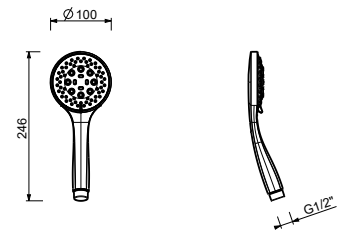

Chrome	90 02 8914
--------	------------

Z348

Handshower

- DISCO
- base material: ABS
- Ø 10 cm
- 3 jets: rain, tonic jet, massage
- flow restrictor 12 l/min
- anti-lime scale system
- check valve

Chrome	90 02 Z348
Matt Black	90 13 Z348
Polished Nickel PVD	90 95 Z348
Matt Gun Metal PVD	90 P5 Z348
Matt British Gold PVD	90 P6 Z348
Brushed Steel Look PVD	90 92 Z348