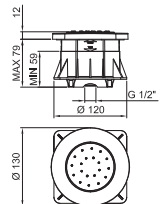

Lateral body spray

- adjustable
- base material: ABS
- anti-lime scale system
- 1/2" inlet
- built-in part included

NOTE: conditions necessary for the correct functioning: Min. Flow Rate: 12 l/min

Chrome	86 02 8055