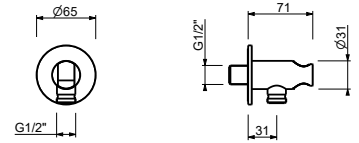

9323

Water plug

- round backplate
- base material: brass
- fixed handshower holder
- connection for flexible with conical nut

Chrome	91 02 9323
Matt Black	91 13 9323
Matt White	91 29 9323
Red	91 06 9323
Polished Nickel PVD	91 95 9323
Matt Gun Metal PVD	91 P5 9323
Matt British Gold PVD	91 P6 9323
Matt Copper PVD	91 P9 9323
Deep Black PVD	91 S1 9323
Mokka PVD	91 S5 9323
Brushed Steel Look PVD	91 92 9323
Golden Look PVD	91 S9 9323
Pure Brass PVD	91 Q7 9323
Raw Metal PVD	91 Q8 9323
Brushed Stainless Steel	91 93 9323