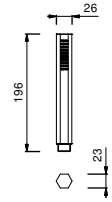

9849

Handshower

- VENEZIA
- flow restrictor 9 l/min
- anti-lime scale system
- check valve

Chrome	90 02 9849
Polished Nickel PVD	90 95 9849
Matt Gun Metal PVD	90 P5 9849
Matt British Gold PVD	90 P6 9849
Matt Copper PVD	90 P9 9849
Golden Look PVD	90 S9 9849