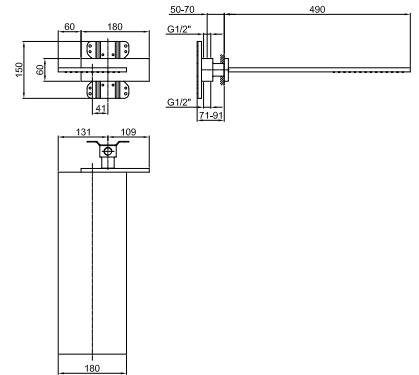

Rain showerhead

- base material: brass
- base material: stainless steel
- wall-mount
- flow restrictor 17 l/min at 3 bar
- anti-lime scale system
- 1/2" inlet
- minimum flow rate 10 l/min

NOTE: conditions necessary for the correct functioning: Min. Flow Rate: 10 l/min

8036B

External piece

Chrome	86 02 8036B
Polished Nickel PVD	86 95 8036B
Matt Gun Metal PVD	86 P5 8036B
Matt British Gold PVD	86 P6 8036B
Matt Copper PVD	86 P9 8036B
Deep Black PVD	86 S1 8036B
Golden Look PVD	86 S9 8036B
Pure Brass PVD	86 Q7 8036B
Raw Metal PVD	86 Q8 8036B
Brushed Stainless Steel	86 93 8036B

8036A

Built-in piece

86 00 8036A