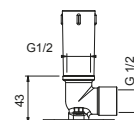

OPTIONAL: Built-in part for plasterboard

W046 91 00 W046