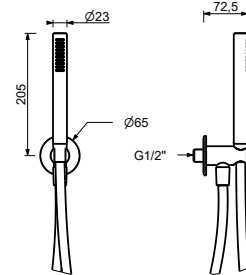

OPTIONAL: Built-in part for plasterboard

W046 91 00 W046

8041

Shower arm

- 45 cm long
- square backplate
- ceiling-mount
- 1/2" inlet

Chrome	86 02 8041
Matt Black	86 13 8041
Polished Nickel PVD	86 95 8041
Matt Gun Metal PVD	86 P5 8041
Matt British Gold PVD	86 P6 8041
Matt Copper PVD	86 P9 8041
Deep Black PVD	86 S1 8041
Brushed Stainless Steel	86 93 8041

- Round escutcheon Ø 65 mm thickness 4
- SUN handshower
- water plug with showerholder
- 150 cm PVC flexible
- 1/2" inlet

Chrome	86 02 8051
Matt Black	86 13 8051
Matt White	86 29 8051

8093

Shower set

- Round escutcheon Ø 65 mm thickness 4
- FIT handshower
- water plug with showerholder
- 150 cm PVC flexible
- 1/2" inlet

R043

Shower set

- Round escutcheon Ø 65 mm thickness 4
- ICONA handshower
- water plug with showerholder
- 150 cm PVC flexible
- 1/2" inlet

Chrome	53 02 R043
Matt Black	53 13 R043
Polished Nickel PVD	53 95 R043
Matt Gun Metal PVD	53 P5 R043
Matt British Gold PVD	53 P6 R043
Matt Copper PVD	53 P9 R043
Deep Black PVD	53 S1 R043
Mokka PVD	53 S5 R043
Brushed Steel Look PVD	53 92 R043
Pure Brass PVD	53 Q7 R043
Raw Metal PVD	53 Q8 R043