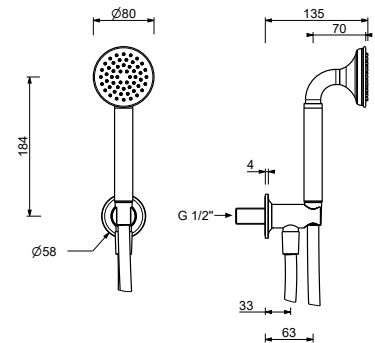

R043

Shower set

- Round escutcheon Ø 65 mm thickness 4
- ICONA handshower
- water plug with showerholder
- 150 cm PVC flexible
- 1/2" inlet

Chrome	53 02 R043
Matt Black	53 13 R043
Polished Nickel PVD	53 95 R043
Matt Gun Metal PVD	53 P5 R043
Matt British Gold PVD	53 P6 R043
Matt Copper PVD	53 P9 R043
Deep Black PVD	53 S1 R043
Mokka PVD	53 S5 R043
Brushed Steel Look PVD	53 92 R043
Pure Brass PVD	53 Q7 R043
Raw Metal PVD	53 Q8 R043

R044

Shower set

- Round escutcheon \varnothing 70 mm thickness 7.5
- ICONA handshower
- water plug with showerholder
- 150 cm PVC flexible
- 1/2" inlet

Chrome	53 02 R044
Matt Black	53 13 R044
Polished Nickel PVD	53 95 R044
Matt Gun Metal PVD	53 P5 R044
Matt British Gold PVD	53 P6 R044
Matt Copper PVD	53 P9 R044
Deep Black PVD	53 S1 R044
Mokka PVD	53 S5 R044
Brushed Steel Look PVD	53 92 R044
Pure Brass PVD	53 Q7 R044
Raw Metal PVD	53 Q8 R044

J543

Shower set

- Round escutcheon \varnothing 58 mm thickness 5.8
- FLORA handshower
- water plug with showerholder
- 150 cm PVC flexible
- 1/2" inlet

Chrome	76 02 J543
Polished Nickel PVD	76 95 J543
Matt Gun Metal PVD	76 P5 J543
Mokka PVD	76 S5 J543
Brushed Steel Look PVD	76 92 J543

5943

Shower set

- Round escutcheon \varnothing 65 mm thickness 4
- VENEZIA handshower
- water plug with showerholder
- brass hose 150 cm
- brass hose 140 cm in PVD options
- 1/2" inlet

Chrome	29 02 5943
Polished Nickel PVD	29 95 5943
Matt Gun Metal PVD	29 P5 5943
Matt British Gold PVD	29 P6 5943
Matt Copper PVD	29 P9 5943
Golden Look PVD	29 S9 5943