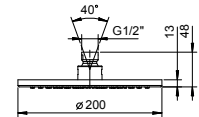

Chrome

86 02 8095

8136

Rain showerhead

- Ø 20 cm
- base material: brass
- base material: stainless steel
- flow restrictor 12 l/min at 3 bar
- anti-lime scale system
- 1/2" inlet
- check valve

NOTE: conditions necessary for the correct functioning: Min. Flow Rate: 10 l/min