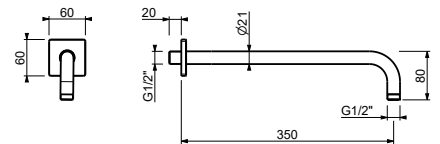

OPTIONAL: Built-in part for plasterboard

W046 91 00 W046

8165

Shower arm

- 35 cm long
- square backplate
- wall-mount
- 1/2" inlet

Chrome	86 02 8165
Matt Black	86 13 8165
Matt White	86 29 8165
Matt Gun Metal PVD	86 P5 8165
Matt British Gold PVD	86 P6 8165
Matt Copper PVD	86 P9 8165
Deep Black PVD	86 S1 8165
Brushed Stainless Steel	86 93 8165