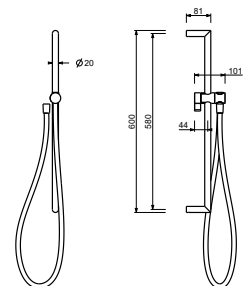

8166

Shower rail

- 90 cm long
- without water plug
- without handshower
- 150 cm PVC flexible
- adjustable slider

Chrome	86 02 8166
Polished Nickel PVD	86 95 8166
Matt Gun Metal PVD	86 P5 8166
Matt British Gold PVD	86 P6 8166
Matt Copper PVD	86 P9 8166
Deep Black PVD	86 S1 8166
Golden Look PVD	86 S9 8166
Brushed Stainless Steel	86 93 8166

8096

Shower rail

- 87,5 cm long
- without water plug
- without handshower
- without flexible
- adjustable slider

Chrome	86 02 8096
--------	------------

8145

Shower rail

- 60 cm long
- 150 cm PVC flexible
- adjustable slider
- without water plug
- without handshower

9247

Shower rail

- 90 cm long
- 150 cm PVC flexible
- adjustable slider
- without water plug
- without handshower

Chrome	86 02 9247
Matt Black	86 13 9247
Matt White	86 29 9247
Polished Nickel PVD	86 95 9247
Matt Gun Metal PVD	86 P5 9247
Matt British Gold PVD	86 P6 9247
Matt Copper PVD	86 P9 9247
Deep Black PVD	86 S1 9247
Mokka PVD	86 S5 9247
Brushed Steel Look PVD	86 92 9247
Golden Look PVD	86 S9 9247
Brushed Stainless Steel	86 93 9247