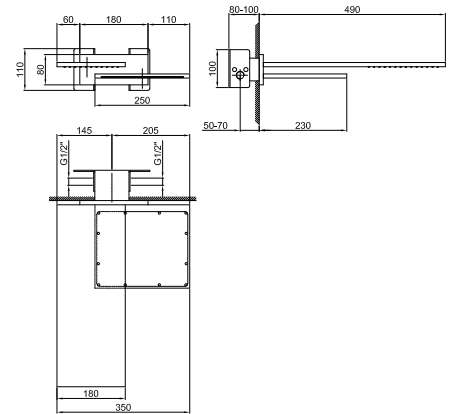

Double showerhead

- rain
- waterfall
- base material: brass
- base material: stainless steel
- wall-mount
- flow restrictor 17 l/min at 3 bar
- anti-lime scale system
- 1/2" inlet
- minimum flow rate 12 l/min

NOTE: conditions necessary for the correct functioning: Min. Flow Rate: 12 l/min

8035B

External piece

Chrome	86 02 8035B
Polished Nickel PVD	86 95 8035B
Matt Gun Metal PVD	86 P5 8035B
Matt British Gold PVD	86 P6 8035B
Matt Copper PVD	86 P9 8035B
Deep Black PVD	86 S1 8035B
Golden Look PVD	86 S9 8035B
Pure Brass PVD	86 Q7 8035B
Raw Metal PVD	86 Q8 8035B
Brushed Stainless Steel	86 93 8035B

8035A

Built-in piece

86 00 8035A