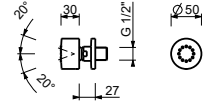

9248

Lateral body spray

- base material: brass
- adjustable
- anti-lime scale system
- 1/2" inlet

NOTE: conditions necessary for the correct functioning: Min. Flow Rate: 12 l/min

Chrome	86 02 9248
Matt Black	86 13 9248
Matt White	86 29 9248
Polished Nickel PVD	86 95 9248
Matt Gun Metal PVD	86 P5 9248
Matt British Gold PVD	86 P6 9248
Matt Copper PVD	86 P9 9248
Deep Black PVD	86 S1 9248
Mokka PVD	86 S5 9248
Brushed Steel Look PVD	86 92 9248
Golden Look PVD	86 S9 9248