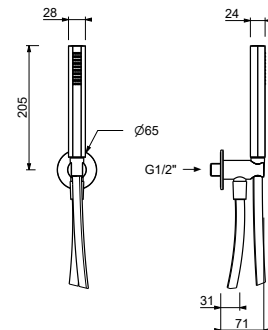

R044

Shower set

- Round escutcheon \varnothing 70 mm thickness 7.5
- ICONA handshower
- water plug with showerholder
- 150 cm PVC flexible
- 1/2" inlet

Chrome	53 02 R044
Matt Black	53 13 R044
Polished Nickel PVD	53 95 R044
Matt Gun Metal PVD	53 P5 R044
Matt British Gold PVD	53 P6 R044
Matt Copper PVD	53 P9 R044
Deep Black PVD	53 S1 R044
Mokka PVD	53 S5 R044
Brushed Steel Look PVD	53 92 R044
Pure Brass PVD	53 Q7 R044
Raw Metal PVD	53 Q8 R044

J543

Shower set

- Round escutcheon \varnothing 58 mm thickness 5.8
- FLORA handshower
- water plug with showerholder
- 150 cm PVC flexible
- 1/2" inlet

Chrome	76 02 J543
Polished Nickel PVD	76 95 J543
Matt Gun Metal PVD	76 P5 J543
Mokka PVD	76 S5 J543
Brushed Steel Look PVD	76 92 J543

J544

Shower set

- Round escutcheon \varnothing 70 mm thickness 7.5
- FLORA handshower
- water plug with showerholder
- 150 cm PVC flexible
- 1/2" inlet

Chrome	76 02 J544
Polished Nickel PVD	76 95 J544
Matt Gun Metal PVD	76 P5 J544
Mokka PVD	76 S5 J544
Brushed Steel Look PVD	76 92 J544

5943

Shower set

- Round escutcheon \varnothing 65 mm thickness 4
- VENEZIA handshower
- water plug with showerholder
- brass hose 150 cm
- brass hose 140 cm in PVD options
- 1/2" inlet

Chrome	29 02 5943
Polished Nickel PVD	29 95 5943
Matt Gun Metal PVD	29 P5 5943
Matt British Gold PVD	29 P6 5943
Matt Copper PVD	29 P9 5943
Golden Look PVD	29 S9 5943