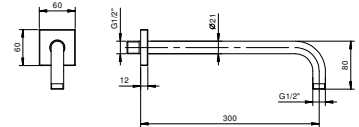

OPTIONAL: Built-in part for plasterboard

W046 91 00 W046

8107

Shower arm

- 30 cm long
- square backplate
- wall-mount
- 1/2" inlet

Chrome	86 02 8107
Matt Black	86 13 8107
Matt White	86 29 8107
Matt Gun Metal PVD	86 P5 8107
Matt British Gold PVD	86 P6 8107
Matt Copper PVD	86 P9 8107
Deep Black PVD	86 S1 8107
Brushed Stainless Steel	86 93 8107