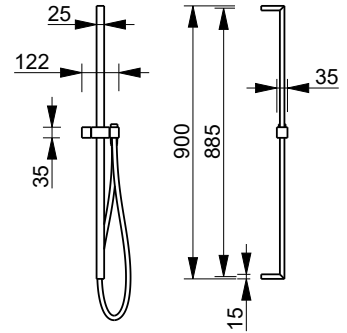

8166

Shower rail

- 90 cm long
- without water plug
- without handshower
- 150 cm PVC flexible
- adjustable slider

Chrome	86 02 8166
Polished Nickel PVD	86 95 8166
Matt Gun Metal PVD	86 P5 8166
Matt British Gold PVD	86 P6 8166
Matt Copper PVD	86 P9 8166
Deep Black PVD	86 S1 8166
Golden Look PVD	86 S9 8166
Brushed Stainless Steel	86 93 8166

8096

Shower rail

- 87,5 cm long
- without water plug
- without handshower
- without flexible
- adjustable slider

Chrome	86 02 8096
--------	------------

8145

Shower rail

- 60 cm long
- 150 cm PVC flexible
- adjustable slider
- without water plug
- without handshower