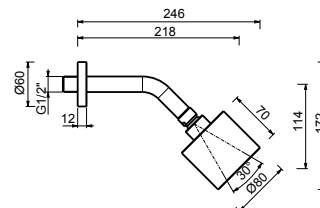

8084

Rain showerhead

- Ø 36 cm
- base material: stainless steel
- anti-lime scale system
- 1/2" inlet
- check valve

NOTE: conditions necessary for the correct functioning:
Minimum Flow Rate: 15 l/m

Chrome	86 02 8084
Brushed Stainless Steel	86 93 8084

8147

Rain showerhead

- Ø 80 mm
- adjustable
- wall-mount
- 1/2" inlet
- anti-lime scale system
- flow restrictor 12 l/min at 3 bar
- check valve

Chrome	86 02 8147
Matt Black	86 13 8147
Matt White	86 29 8147
Polished Nickel PVD	86 95 8147
Matt Gun Metal PVD	86 P5 8147
Matt British Gold PVD	86 P6 8147
Matt Copper PVD	86 P9 8147
Deep Black PVD	86 S1 8147
Mokka PVD	86 S5 8147
Brushed Steel Look PVD	86 92 8147
Pure Brass PVD	86 Q7 8147
Raw Metal PVD	86 Q8 8147
Brushed Stainless Steel	86 93 8147

8008

Rain showerhead

- 20x20 cm
- base material: brass
- flow restrictor 12 l/min at 3 bar
- anti-lime scale system
- 1/2" inlet
- check valve

NOTE: conditions necessary for the correct functioning: Min.
Flow Rate: 10 l/min

Chrome	86 02 8008
Matt Black	86 13 8008
Matt Gun Metal PVD	86 P5 8008
Matt British Gold PVD	86 P6 8008
Matt Copper PVD	86 P9 8008
Deep Black PVD	86 S1 8008