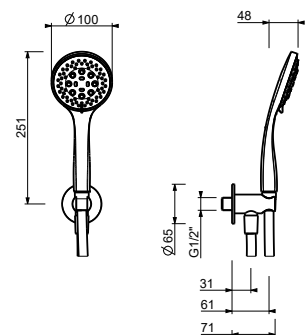

5943

Shower set

- Round escutcheon \varnothing 65 mm thickness 4
- VENEZIA handshower
- water plug with showerholder
- brass hose 150 cm
- brass hose 140 cm in PVD options
- 1/2" inlet

Chrome	29 02 5943
Polished Nickel PVD	29 95 5943
Matt Gun Metal PVD	29 P5 5943
Matt British Gold PVD	29 P6 5943
Matt Copper PVD	29 P9 5943
Golden Look PVD	29 S9 5943

5944

Shower set

- Round escutcheon \varnothing 65 mm thickness 4
- FIT handshower
- water plug with showerholder
- brass hose 150 cm
- brass hose 140 cm in PVD options
- 1/2" inlet

Chrome	29 02 5944
Polished Nickel PVD	29 95 5944
Matt Gun Metal PVD	29 P5 5944
Matt British Gold PVD	29 P6 5944
Matt Copper PVD	29 P9 5944
Golden Look PVD	29 S9 5944

8158

Shower set

- Round escutcheon \varnothing 70 mm thickness 7.5
- FIT handshower
- water plug with showerholder
- 150 cm PVC flexible
- 1/2" inlet

Chrome	86 02 8158
Matt Black	86 13 8158
Matt White	86 29 8158
Polished Nickel PVD	86 95 8158
Matt Gun Metal PVD	86 P5 8158
Matt British Gold PVD	86 P6 8158
Matt Copper PVD	86 P9 8158
Deep Black PVD	86 S1 8158
Mokka PVD	86 S5 8158
Brushed Steel Look PVD	86 92 8158
Golden Look PVD	86 S9 8158
Pure Brass PVD	86 Q7 8158
Raw Metal PVD	86 Q8 8158
Brushed Stainless Steel	86 93 8158

8151

Shower set

- Round escutcheon \varnothing 65 mm thickness 4
- DISCO handshower \varnothing 10 cm
- water plug with showerholder
- 150 cm PVC flexible
- 1/2" inlet

Chrome	86 02 8151
Matt Black	86 13 8151
Matt Gun Metal PVD	86 P5 8151
Matt British Gold PVD	86 P6 8151
Brushed Steel Look PVD	86 92 8151