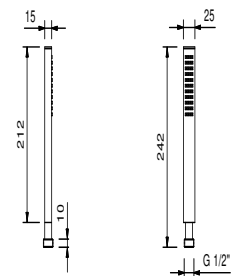

9673

Handshower

- SUN
- base material: ABS
- flow restrictor 9 l/min
- anti-lime scale system
- check valve

Chrome	90 02 9673
Matt Black	90 13 9673
Matt White	90 29 9673

8783

Handshower

- FIT
- base material: brass
- base material: stainless steel
- flow restrictor 9 l/min
- anti-lime scale system
- check valve

Chrome	90 02 8783
Matt Black	90 13 8783
Matt White	90 29 8783
Red	90 06 8783
Polished Nickel PVD	90 95 8783
Matt Gun Metal PVD	90 P5 8783
Matt British Gold PVD	90 P6 8783
Matt Copper PVD	90 P9 8783
Deep Black PVD	90 S1 8783
Mokka PVD	90 S5 8783
Brushed Steel Look PVD	90 92 8783
Golden Look PVD	90 S9 8783
Pure Brass PVD	90 Q7 8783
Raw Metal PVD	90 Q8 8783
Brushed Stainless Steel	90 93 8783

9418

Handshower

- SOHO
- flow restrictor 9 l/min
- anti-lime scale system
- check valve

Chrome	90 02 9418
Matt Black	90 13 9418