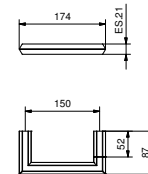

Toilet roll holder

Chrome	94 02 7809
Polished Nickel PVD	94 95 7809
Matt Gun Metal PVD	94 P5 7809
Matt British Gold PVD	94 P6 7809
Matt Copper PVD	94 P9 7809
Golden Look PVD	94 S9 7809

7821