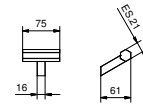

7808

Robe hook

Chrome	94 02 7808
Polished Nickel PVD	94 95 7808
Matt Gun Metal PVD	94 P5 7808
Matt British Gold PVD	94 P6 7808
Matt Copper PVD	94 P9 7808
Golden Look PVD	94 S9 7808

7809