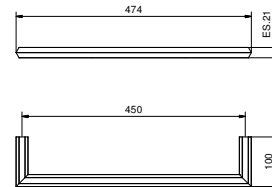

7811

Towel rail

• 45 cm

Chrome	94 02 7811
Polished Nickel PVD	94 95 7811
Matt Gun Metal PVD	94 P5 7811
Matt British Gold PVD	94 P6 7811
Matt Copper PVD	94 P9 7811
Golden Look PVD	94 S9 7811

7807

Towel rail