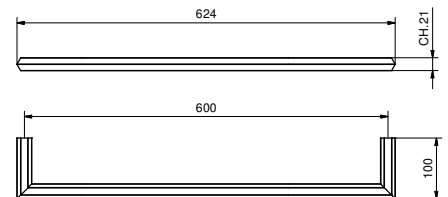

Towel rail

• 60 cm

Chrome	94 02 7807
Polished Nickel PVD	94 95 7807
Matt Gun Metal PVD	94 P5 7807
Matt British Gold PVD	94 P6 7807
Matt Copper PVD	94 P9 7807
Golden Look PVD	94 S9 7807