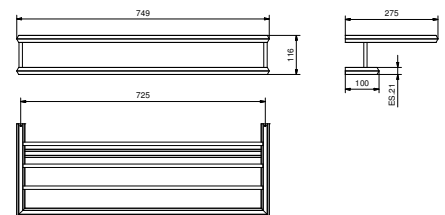

• 60 cm

Chrome	94 02 7807
Polished Nickel PVD	94 95 7807
Matt Gun Metal PVD	94 P5 7807
Matt British Gold PVD	94 P6 7807
Matt Copper PVD	94 P9 7807
Golden Look PVD	94 S9 7807

7815

Towel rail

• 72,5 cm

Chrome	94 02 7815
Golden Look PVD	94 S9 7815