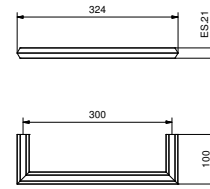

7821
Toilet brush holder
free standing
finishing: 02, 95, P5, P6, P9, 01

7847
Toilet brush holder
wall mounted
finishing: 02, 95, P5, P6, P9, 01

7806

Towel rail

• 30 cm

Chrome	94 02 7806
Polished Nickel PVD	94 95 7806
Matt Gun Metal PVD	94 P5 7806
Matt British Gold PVD	94 P6 7806
Matt Copper PVD	94 P9 7806
Golden Look PVD	94 S9 7806