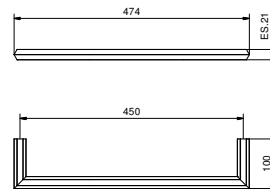

• 30 cm

Chrom	94 02 7806
Polished Nickel PVD	94 95 7806
Matt Gun Metal PVD	94 P5 7806
Matt British Gold PVD	94 P6 7806
Matt Copper PVD	94 P9 7806
Golden Look PVD	94 S9 7806

7811

Handtuchstange

• 45 cm

Chrom	94 02 7811
Polished Nickel PVD	94 95 7811
Matt Gun Metal PVD	94 P5 7811
Matt British Gold PVD	94 P6 7811
Matt Copper PVD	94 P9 7811
Golden Look PVD	94 S9 7811