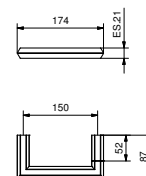

Papierrollenhalter

Chrom	94 02 7809
Polished Nickel PVD	94 95 7809
Matt Gun Metal PVD	94 P5 7809
Matt British Gold PVD	94 P6 7809
Matt Copper PVD	94 P9 7809
Golden Look PVD	94 S9 7809

7821