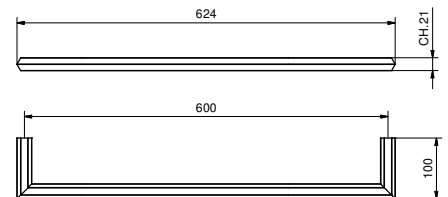

Handtuchstange

• 60 cm

Chrom	94 02 7807
Polished Nickel PVD	94 95 7807
Matt Gun Metal PVD	94 P5 7807
Matt British Gold PVD	94 P6 7807
Matt Copper PVD	94 P9 7807
Golden Look PVD	94 S9 7807