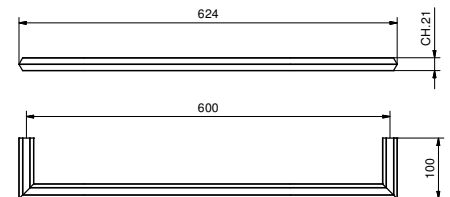

7807

Toallero

• 60 cm

Cromo	94 02 7807
Polished Nickel PVD	94 95 7807
Matt Gun Metal PVD	94 P5 7807
Matt British Gold PVD	94 P6 7807
Matt Copper PVD	94 P9 7807
Golden Look PVD	94 S9 7807