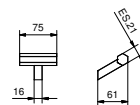

7808

Colgador

Cromo	94 02 7808
Polished Nickel PVD	94 95 7808
Matt Gun Metal PVD	94 P5 7808
Matt British Gold PVD	94 P6 7808
Matt Copper PVD	94 P9 7808
Golden Look PVD	94 S9 7808

7809