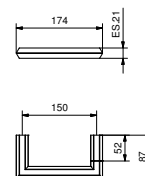

7808

Colgador

Cromo	94 02 7808
Polished Nickel PVD	94 95 7808
Matt Gun Metal PVD	94 P5 7808
Matt British Gold PVD	94 P6 7808
Matt Copper PVD	94 P9 7808
Golden Look PVD	94 S9 7808

7809

Portarrollos

Cromo	94 02 7809
Polished Nickel PVD	94 95 7809
Matt Gun Metal PVD	94 P5 7809
Matt British Gold PVD	94 P6 7809
Matt Copper PVD	94 P9 7809
Golden Look PVD	94 S9 7809