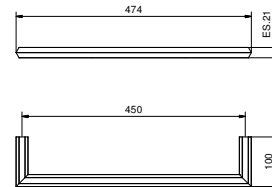

7811

Toallero

• 45 cm

Cromo	94 02 7811
Polished Nickel PVD	94 95 7811
Matt Gun Metal PVD	94 P5 7811
Matt British Gold PVD	94 P6 7811
Matt Copper PVD	94 P9 7811
Golden Look PVD	94 S9 7811

7807

Toallero

• 60 cm