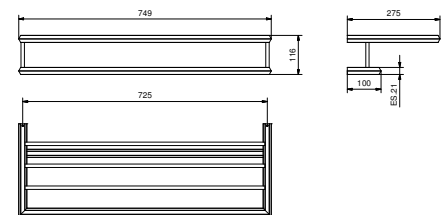

Cromo	94 02 7807
Polished Nickel PVD	94 95 7807
Matt Gun Metal PVD	94 P5 7807
Matt British Gold PVD	94 P6 7807
Matt Copper PVD	94 P9 7807
Golden Look PVD	94 S9 7807

7815

Toallero

• 72,5 cm

Cromo	94 02 7815
Golden Look PVD	94 S9 7815