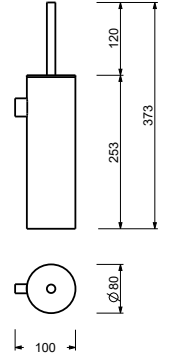

7672

Toilet brush holder

- wall mounted
- with extendable container

Chrome	96 02 7672
Matt Black	96 13 7672
Polished Nickel PVD	96 95 7672
Matt Gun Metal PVD	96 P5 7672
Matt British Gold PVD	96 P6 7672
Matt Copper PVD	96 P9 7672
Deep Black PVD	96 S1 7672
Mokka PVD	96 S5 7672
Brushed Steel Look PVD	96 92 7672
Pure Brass PVD	96 Q7 7672
Raw Metal PVD	96 Q8 7672
Brushed Stainless Steel	96 93 7672