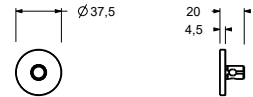

7683

WC Bristle brush tuft without holding piece

- for art. 7646 - 7672 - 7746 - 7772 - 7657

90 00 7683

W087

Anti-rotation kit YOUNG accessories

- for articles : 7608 - 7644 - 7645
- round backplate

Chrome	91 02 W087
Matt Black	91 13 W087
Polished Nickel PVD	91 95 W087
Matt Gun Metal PVD	91 P5 W087
Matt British Gold PVD	91 P6 W087
Matt Copper PVD	91 P9 W087
Deep Black PVD	91 S1 W087
Mokka PVD	91 S5 W087
Brushed Steel Look PVD	91 92 W087
Pure Brass PVD	91 Q7 W087
Raw Metal PVD	91 Q8 W087
Brushed Stainless Steel	91 93 W087