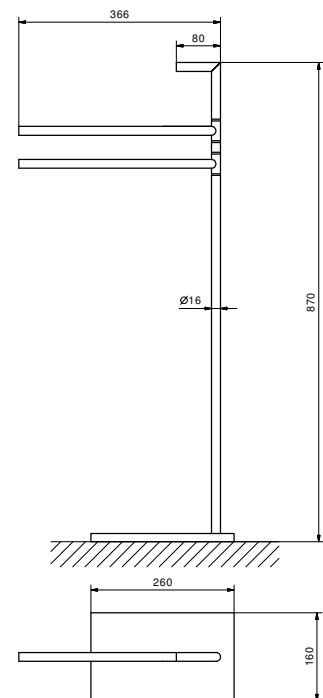

7655

Mirror

- free standing
- Ø 20 cm
- 3X magnification

Chrome	96 02 7655
Matt Black	96 13 7655
Polished Nickel PVD	96 95 7655
Matt Gun Metal PVD	96 P5 7655
Matt British Gold PVD	96 P6 7655
Matt Copper PVD	96 P9 7655
Deep Black PVD	96 S1 7655
Mokka PVD	96 S5 7655
Brushed Steel Look PVD	96 92 7655
Brushed Stainless Steel	96 93 7655

7656

Mirror

- wall mounted
- Ø 20 cm
- 3X magnification

Chrome	96 02 7656
Matt Black	96 13 7656
Polished Nickel PVD	96 95 7656
Matt Gun Metal PVD	96 P5 7656
Matt British Gold PVD	96 P6 7656
Matt Copper PVD	96 P9 7656
Deep Black PVD	96 S1 7656
Mokka PVD	96 S5 7656
Brushed Steel Look PVD	96 92 7656
Brushed Stainless Steel	96 93 7656

7643

Towel rail

- 36,6 cm
- free standing

Chrome	96 02 7643
Matt Black	96 13 7643
Polished Nickel PVD	96 95 7643
Matt Gun Metal PVD	96 P5 7643
Matt British Gold PVD	96 P6 7643
Matt Copper PVD	96 P9 7643
Deep Black PVD	96 S1 7643
Mokka PVD	96 S5 7643
Brushed Steel Look PVD	96 92 7643
Brushed Stainless Steel	96 93 7643