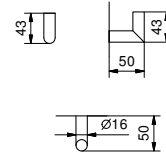

7644

Robe hook

Chrome	96 02 7644
Matt Black	96 13 7644
Polished Nickel PVD	96 95 7644
Matt Gun Metal PVD	96 P5 7644
Matt British Gold PVD	96 P6 7644
Matt Copper PVD	96 P9 7644
Deep Black PVD	96 S1 7644
Mokka PVD	96 S5 7644
Brushed Steel Look PVD	96 92 7644
Pure Brass PVD	96 Q7 7644
Raw Metal PVD	96 Q8 7644
Brushed Stainless Steel	96 93 7644