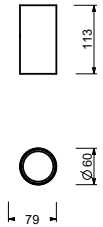

7650

Tumbler

- free standing
- with extendable container

Chrome	96 02 7650
Matt Black	96 13 7650
Polished Nickel PVD	96 95 7650
Matt Gun Metal PVD	96 P5 7650
Matt British Gold PVD	96 P6 7650
Matt Copper PVD	96 P9 7650
Deep Black PVD	96 S1 7650
Mokka PVD	96 S5 7650
Brushed Steel Look PVD	96 92 7650
Pure Brass PVD	96 Q7 7650
Raw Metal PVD	96 Q8 7650
Brushed Stainless Steel	96 93 7650