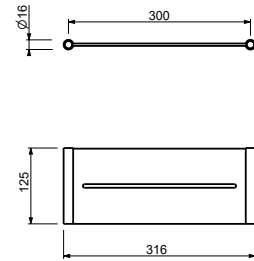

7680

Shelf

- 31,5 cm
- wall mounted

Chrome	96 02 7680
Matt Black	96 13 7680
Polished Nickel PVD	96 95 7680
Matt Gun Metal PVD	96 P5 7680
Matt British Gold PVD	96 P6 7680
Matt Copper PVD	96 P9 7680
Deep Black PVD	96 S1 7680
Mokka PVD	96 S5 7680
Brushed Steel Look PVD	96 92 7680
Pure Brass PVD	96 Q7 7680
Raw Metal PVD	96 Q8 7680

7606

Towel rail

- 30 cm

Chrome	96 02 7606
Matt Black	96 13 7606
Polished Nickel PVD	96 95 7606
Matt Gun Metal PVD	96 P5 7606
Matt British Gold PVD	96 P6 7606
Matt Copper PVD	96 P9 7606
Deep Black PVD	96 S1 7606
Mokka PVD	96 S5 7606
Brushed Steel Look PVD	96 92 7606
Pure Brass PVD	96 Q7 7606
Raw Metal PVD	96 Q8 7606
Brushed Stainless Steel	96 93 7606

7611

Towel rail

- 45 cm

Chrome	96 02 7611
Matt Black	96 13 7611
Polished Nickel PVD	96 95 7611
Matt Gun Metal PVD	96 P5 7611
Matt British Gold PVD	96 P6 7611
Matt Copper PVD	96 P9 7611
Deep Black PVD	96 S1 7611
Mokka PVD	96 S5 7611
Brushed Steel Look PVD	96 92 7611
Pure Brass PVD	96 Q7 7611
Raw Metal PVD	96 Q8 7611
Brushed Stainless Steel	96 93 7611

7607

Towel rail

- 60 cm

Chrome	96 02 7607
Matt Black	96 13 7607
Polished Nickel PVD	96 95 7607
Matt Gun Metal PVD	96 P5 7607
Matt British Gold PVD	96 P6 7607
Matt Copper PVD	96 P9 7607
Deep Black PVD	96 S1 7607
Mokka PVD	96 S5 7607
Brushed Steel Look PVD	96 92 7607
Pure Brass PVD	96 Q7 7607
Raw Metal PVD	96 Q8 7607
Brushed Stainless Steel	96 93 7607