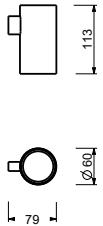

7670

Tumbler

- wall mounted
- with extendable container

Chrome	96 02 7670
Matt Black	96 13 7670
Polished Nickel PVD	96 95 7670
Matt Gun Metal PVD	96 P5 7670
Matt British Gold PVD	96 P6 7670
Matt Copper PVD	96 P9 7670
Deep Black PVD	96 S1 7670
Mokka PVD	96 S5 7670
Brushed Steel Look PVD	96 92 7670
Pure Brass PVD	96 Q7 7670
Raw Metal PVD	96 Q8 7670
Brushed Stainless Steel	96 93 7670