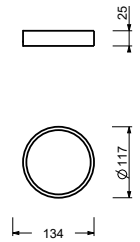

7657

Free standing pole

- toilet roll holder
- toilet brush holder
- free standing
- with extendable container

Chrome	96 02 7657
Matt Black	96 13 7657
Polished Nickel PVD	96 95 7657
Matt Gun Metal PVD	96 P5 7657
Matt British Gold PVD	96 P6 7657
Matt Copper PVD	96 P9 7657
Deep Black PVD	96 S1 7657
Mokka PVD	96 S5 7657
Brushed Steel Look PVD	96 92 7657

7648

Soap holder

- Ø 12 cm
- free standing
- Acrylic base

Chrome	96 02 7648
Matt Black	96 13 7648
Polished Nickel PVD	96 95 7648
Matt Gun Metal PVD	96 P5 7648
Matt British Gold PVD	96 P6 7648
Matt Copper PVD	96 P9 7648
Deep Black PVD	96 S1 7648
Mokka PVD	96 S5 7648
Brushed Steel Look PVD	96 92 7648
Pure Brass PVD	96 Q7 7648
Raw Metal PVD	96 Q8 7648
Brushed Stainless Steel	96 93 7648