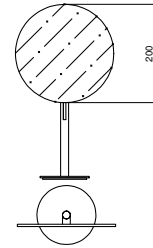

7655

Mirror

- free standing
- Ø 20 cm
- 3X magnification

Chrome	96 02 7655
Matt Black	96 13 7655
Polished Nickel PVD	96 95 7655
Matt Gun Metal PVD	96 P5 7655
Matt British Gold PVD	96 P6 7655
Matt Copper PVD	96 P9 7655
Deep Black PVD	96 S1 7655
Mokka PVD	96 S5 7655
Brushed Steel Look PVD	96 92 7655
Brushed Stainless Steel	96 93 7655

7656

Mirror

- wall mounted
- Ø 20 cm
- 3X magnification

Chrome	96 02 7656
Matt Black	96 13 7656
Polished Nickel PVD	96 95 7656
Matt Gun Metal PVD	96 P5 7656
Matt British Gold PVD	96 P6 7656
Matt Copper PVD	96 P9 7656
Deep Black PVD	96 S1 7656
Mokka PVD	96 S5 7656
Brushed Steel Look PVD	96 92 7656
Brushed Stainless Steel	96 93 7656

7643

Towel rail

- 36,6 cm
- free standing

Chrome	96 02 7643
Matt Black	96 13 7643
Polished Nickel PVD	96 95 7643
Matt Gun Metal PVD	96 P5 7643
Matt British Gold PVD	96 P6 7643
Matt Copper PVD	96 P9 7643
Deep Black PVD	96 S1 7643
Mokka PVD	96 S5 7643
Brushed Steel Look PVD	96 92 7643
Brushed Stainless Steel	96 93 7643