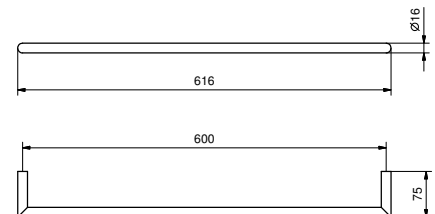

7607

Towel rail

- 60 cm

Chrome	96 02 7607
Matt Black	96 13 7607
Polished Nickel PVD	96 95 7607
Matt Gun Metal PVD	96 P5 7607
Matt British Gold PVD	96 P6 7607
Matt Copper PVD	96 P9 7607
Deep Black PVD	96 S1 7607
Mokka PVD	96 S5 7607
Brushed Steel Look PVD	96 92 7607
Pure Brass PVD	96 Q7 7607
Raw Metal PVD	96 Q8 7607
Brushed Stainless Steel	96 93 7607