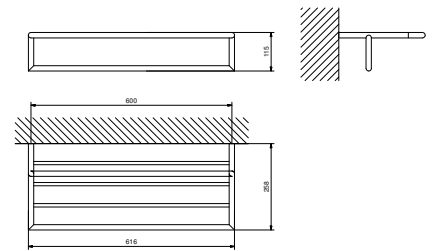

Towel rail

• multiple
• 61,5 cm

Chrome	96 02 7615
Matt Black	96 13 7615
Brushed Stainless Steel	96 93 7615

7608

Robe hook

Chrome	96 02 7608
Matt Black	96 13 7608
Polished Nickel PVD	96 95 7608
Matt Gun Metal PVD	96 P5 7608
Matt British Gold PVD	96 P6 7608
Matt Copper PVD	96 P9 7608
Deep Black PVD	96 S1 7608
Mokka PVD	96 S5 7608
Brushed Steel Look PVD	96 92 7608
Pure Brass PVD	96 Q7 7608
Raw Metal PVD	96 Q8 7608
Brushed Stainless Steel	96 93 7608