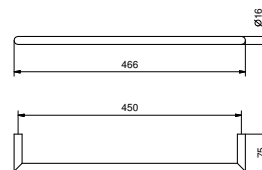

7611

Towel rail

- 45 cm

Chrome	96 02 7611
Matt Black	96 13 7611
Polished Nickel PVD	96 95 7611
Matt Gun Metal PVD	96 P5 7611
Matt British Gold PVD	96 P6 7611
Matt Copper PVD	96 P9 7611
Deep Black PVD	96 S1 7611
Mokka PVD	96 S5 7611
Brushed Steel Look PVD	96 92 7611
Pure Brass PVD	96 Q7 7611
Raw Metal PVD	96 Q8 7611
Brushed Stainless Steel	96 93 7611