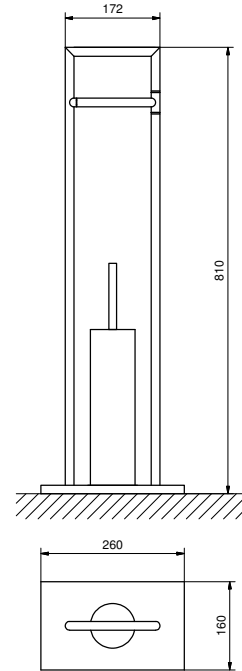

7657

Free standing pole

- toilet roll holder
- toilet brush holder
- free standing
- with extendable container

Chrome	96 02 7657
Matt Black	96 13 7657
Polished Nickel PVD	96 95 7657
Matt Gun Metal PVD	96 P5 7657
Matt British Gold PVD	96 P6 7657
Matt Copper PVD	96 P9 7657
Deep Black PVD	96 S1 7657
Mokka PVD	96 S5 7657
Brushed Steel Look PVD	96 92 7657

7648

Soap holder

- Ø 12 cm
- free standing
- Acrylic base

Chrome	96 02 7648
Matt Black	96 13 7648
Polished Nickel PVD	96 95 7648
Matt Gun Metal PVD	96 P5 7648
Matt British Gold PVD	96 P6 7648
Matt Copper PVD	96 P9 7648
Deep Black PVD	96 S1 7648
Mokka PVD	96 S5 7648
Brushed Steel Look PVD	96 92 7648
Pure Brass PVD	96 Q7 7648
Raw Metal PVD	96 Q8 7648
Brushed Stainless Steel	96 93 7648

7669

Soap holder

- wall mounted
- Ø 12 cm
- Acrylic base

Chrome	96 02 7669
Matt Black	96 13 7669
Polished Nickel PVD	96 95 7669
Matt Gun Metal PVD	96 P5 7669
Matt British Gold PVD	96 P6 7669
Matt Copper PVD	96 P9 7669
Deep Black PVD	96 S1 7669
Mokka PVD	96 S5 7669
Brushed Steel Look PVD	96 92 7669
Pure Brass PVD	96 Q7 7669
Raw Metal PVD	96 Q8 7669
Brushed Stainless Steel	96 93 7669