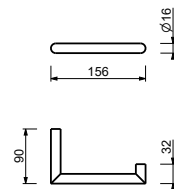

Toilet roll holder

• for horizontal and vertical installation

Chrome	96 02 7645
Matt Black	96 13 7645
Polished Nickel PVD	96 95 7645
Matt Gun Metal PVD	96 P5 7645
Matt British Gold PVD	96 P6 7645
Matt Copper PVD	96 P9 7645
Deep Black PVD	96 S1 7645
Mokka PVD	96 S5 7645
Brushed Steel Look PVD	96 92 7645
Pure Brass PVD	96 Q7 7645
Raw Metal PVD	96 Q8 7645
Brushed Stainless Steel	96 93 7645