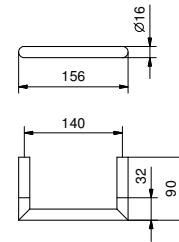

Toilet roll holder

Chrome	96 02 7609
Matt Black	96 13 7609
Polished Nickel PVD	96 95 7609
Matt Gun Metal PVD	96 P5 7609
Matt British Gold PVD	96 P6 7609
Matt Copper PVD	96 P9 7609
Deep Black PVD	96 S1 7609
Mokka PVD	96 S5 7609
Brushed Steel Look PVD	96 92 7609
Pure Brass PVD	96 Q7 7609
Raw Metal PVD	96 Q8 7609
Brushed Stainless Steel	96 93 7609