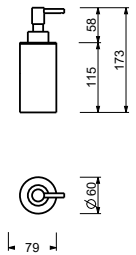

7652

Liquid soap dispenser

- with extendable container
- free standing

Chrome	96 02 7652
Matt Black	96 13 7652
Polished Nickel PVD	96 95 7652
Matt Gun Metal PVD	96 P5 7652
Matt British Gold PVD	96 P6 7652
Matt Copper PVD	96 P9 7652
Deep Black PVD	96 S1 7652
Mokka PVD	96 S5 7652
Brushed Steel Look PVD	96 92 7652
Pure Brass PVD	96 Q7 7652
Raw Metal PVD	96 Q8 7652
Brushed Stainless Steel	96 93 7652