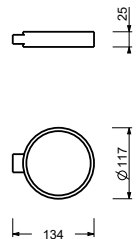

7669

Soap holder

- wall mounted
- Ø 12 cm
- Acrylic base

Chrome	96 02 7669
Matt Black	96 13 7669
Polished Nickel PVD	96 95 7669
Matt Gun Metal PVD	96 P5 7669
Matt British Gold PVD	96 P6 7669
Matt Copper PVD	96 P9 7669
Deep Black PVD	96 S1 7669
Mokka PVD	96 S5 7669
Brushed Steel Look PVD	96 92 7669
Pure Brass PVD	96 Q7 7669
Raw Metal PVD	96 Q8 7669
Brushed Stainless Steel	96 93 7669