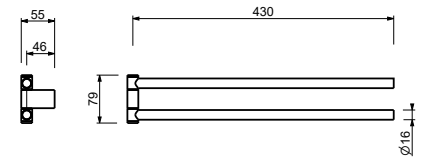

7681

Towel rail

• 35 cm

Chrome	96 02 7681
Matt Black	96 13 7681
Polished Nickel PVD	96 95 7681
Matt Gun Metal PVD	96 P5 7681
Matt British Gold PVD	96 P6 7681
Matt Copper PVD	96 P9 7681
Deep Black PVD	96 S1 7681
Mokka PVD	96 S5 7681
Brushed Steel Look PVD	96 92 7681
Pure Brass PVD	96 Q7 7681
Raw Metal PVD	96 Q8 7681

7682

Towel rail

• 43 cm

Chrome	96 02 7682
Matt Black	96 13 7682
Polished Nickel PVD	96 95 7682
Matt Gun Metal PVD	96 P5 7682
Matt British Gold PVD	96 P6 7682
Matt Copper PVD	96 P9 7682
Deep Black PVD	96 S1 7682
Mokka PVD	96 S5 7682
Brushed Steel Look PVD	96 92 7682
Pure Brass PVD	96 Q7 7682
Raw Metal PVD	96 Q8 7682

7615