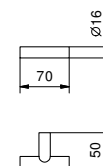

7615

Towel rail

• multiple
• 61,5 cm

Chrome	96 02 7615
Matt Black	96 13 7615
Brushed Stainless Steel	96 93 7615

7608

Robe hook

Chrome	96 02 7608
Matt Black	96 13 7608
Polished Nickel PVD	96 95 7608
Matt Gun Metal PVD	96 P5 7608
Matt British Gold PVD	96 P6 7608
Matt Copper PVD	96 P9 7608
Deep Black PVD	96 S1 7608
Mokka PVD	96 S5 7608
Brushed Steel Look PVD	96 92 7608
Pure Brass PVD	96 Q7 7608
Raw Metal PVD	96 Q8 7608
Brushed Stainless Steel	96 93 7608