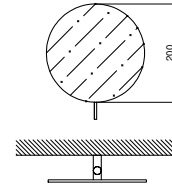

7655

Mirror

- free standing
- Ø 20 cm
- 3X magnification

Chrome	96 02 7655
Matt Black	96 13 7655
Polished Nickel PVD	96 95 7655
Matt Gun Metal PVD	96 P5 7655
Matt British Gold PVD	96 P6 7655
Matt Copper PVD	96 P9 7655
Deep Black PVD	96 S1 7655
Mokka PVD	96 S5 7655
Brushed Steel Look PVD	96 92 7655
Brushed Stainless Steel	96 93 7655

7656

Mirror

- wall mounted
- Ø 20 cm
- 3X magnification

Chrome	96 02 7656
Matt Black	96 13 7656
Polished Nickel PVD	96 95 7656
Matt Gun Metal PVD	96 P5 7656
Matt British Gold PVD	96 P6 7656
Matt Copper PVD	96 P9 7656
Deep Black PVD	96 S1 7656
Mokka PVD	96 S5 7656
Brushed Steel Look PVD	96 92 7656
Brushed Stainless Steel	96 93 7656

7643

Towel rail

- 36,6 cm
- free standing

Chrome	96 02 7643
Matt Black	96 13 7643
Polished Nickel PVD	96 95 7643
Matt Gun Metal PVD	96 P5 7643
Matt British Gold PVD	96 P6 7643
Matt Copper PVD	96 P9 7643
Deep Black PVD	96 S1 7643
Mokka PVD	96 S5 7643
Brushed Steel Look PVD	96 92 7643
Brushed Stainless Steel	96 93 7643