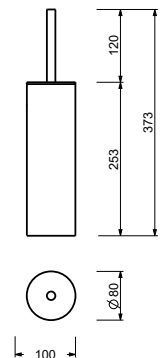

Toilet brush holder

• with extendable container
• free standing

Chrome	96 02 7646
Matt Black	96 13 7646
Polished Nickel PVD	96 95 7646
Matt Gun Metal PVD	96 P5 7646
Matt British Gold PVD	96 P6 7646
Matt Copper PVD	96 P9 7646
Deep Black PVD	96 S1 7646
Mokka PVD	96 S5 7646
Brushed Steel Look PVD	96 92 7646
Pure Brass PVD	96 Q7 7646
Raw Metal PVD	96 Q8 7646
Brushed Stainless Steel	96 93 7646