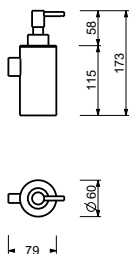

7671

Liquid soap dispenser

- wall mounted
- with extendable container

Chrome	96 02 7671
Matt Black	96 13 7671
Polished Nickel PVD	96 95 7671
Matt Gun Metal PVD	96 P5 7671
Matt British Gold PVD	96 P6 7671
Matt Copper PVD	96 P9 7671
Deep Black PVD	96 S1 7671
Mokka PVD	96 S5 7671
Brushed Steel Look PVD	96 92 7671
Pure Brass PVD	96 Q7 7671
Raw Metal PVD	96 Q8 7671
Brushed Stainless Steel	96 93 7671