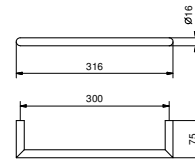

7606

Towel rail

- 30 cm

Chrome	96 02 7606
Matt Black	96 13 7606
Polished Nickel PVD	96 95 7606
Matt Gun Metal PVD	96 P5 7606
Matt British Gold PVD	96 P6 7606
Matt Copper PVD	96 P9 7606
Deep Black PVD	96 S1 7606
Mokka PVD	96 S5 7606
Brushed Steel Look PVD	96 92 7606
Pure Brass PVD	96 Q7 7606
Raw Metal PVD	96 Q8 7606
Brushed Stainless Steel	96 93 7606