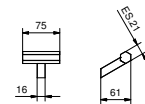

Chrome
Polished Nickel PVD
Matt Gun Metal PVD
Matt British Gold PVD
Matt Copper PVD
Gold Plus

94 02 7808
94 95 7808
94 P5 7808
94 P6 7808
94 P9 7808
94 01 7808

7809