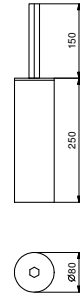

7821

Toilet brush holder

- free standing
- with extendable container

Chrome	94 02 7821
Polished Nickel PVD	94 95 7821
Matt Gun Metal PVD	94 P5 7821
Matt British Gold PVD	94 P6 7821
Matt Copper PVD	94 P9 7821
Gold Plus	94 01 7821

7847

Toilet brush holder

- wall mounted
- with extendable container

Chrome	94 02 7847
Polished Nickel PVD	94 95 7847
Matt Gun Metal PVD	94 P5 7847
Matt British Gold PVD	94 P6 7847
Matt Copper PVD	94 P9 7847
Gold Plus	94 01 7847

W228

Anti-rotation hook kit VENEZIA

- for article 7808
- round backplate

Chrome	91 02 W228
Polished Nickel PVD	91 95 W228
Matt Gun Metal PVD	91 P5 W228
Matt British Gold PVD	91 P6 W228
Matt Copper PVD	91 P9 W228
Gold Plus	91 01 W228

8486

Double-function hydrobrush

- for WC cleaning
- for personal care if used with a shower mixer
- water plug with showerholder
- stop valve
- Base material: brass
- round backplate
- 120 cm PVC flexible
- 1/2" inlet

N.B : Brushed nickel PVD for matching with Stainless Steel

Chrome	91 02 8486
Polished Nickel PVD	91 95 8486
Matt Gun Metal PVD	91 P5 8486
Matt British Gold PVD	91 P6 8486
Matt Copper PVD	91 P9 8486
Gold Plus	91 01 8486