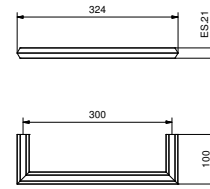

7806

Towel rail

• 30 cm

Chrome	94 02 7806
Polished Nickel PVD	94 95 7806
Matt Gun Metal PVD	94 P5 7806
Matt British Gold PVD	94 P6 7806
Matt Copper PVD	94 P9 7806
Gold Plus	94 01 7806

7811

Towel rail

• 45 cm