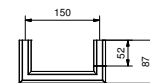

Toilet roll holder

Chrome
Polished Nickel PVD
Matt Gun Metal PVD
Matt British Gold PVD
Matt Copper PVD
Gold Plus

94 02 7809
94 95 7809
94 P5 7809
94 P6 7809
94 P9 7809
94 01 7809