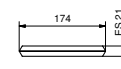

Toilet roll holder

Chrome
Polished Nickel PVD
Matt Gun Metal PVD
Matt British Gold PVD
Matt Copper PVD
Gold Plus

94 02 7809
94 95 7809
94 P5 7809
94 P6 7809
94 P9 7809
94 01 7809