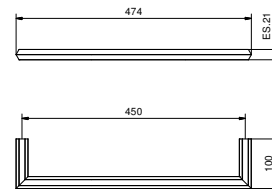

Towel rail

• 45 cm

Chrome	94 02 7811
Polished Nickel PVD	94 95 7811
Matt Gun Metal PVD	94 P5 7811
Matt British Gold PVD	94 P6 7811
Matt Copper PVD	94 P9 7811
Gold Plus	94 01 7811