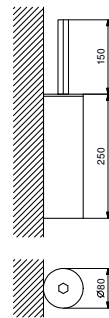

7821

Toilet brush holder

- free standing
- with extendable container

Chrome	94 02 7821
Polished Nickel PVD	94 95 7821
Matt Gun Metal PVD	94 P5 7821
Matt British Gold PVD	94 P6 7821
Matt Copper PVD	94 P9 7821
Gold Plus	94 01 7821

7847

Toilet brush holder

- wall mounted
- with extendable container

Chrome	94 02 7847
Polished Nickel PVD	94 95 7847
Matt Gun Metal PVD	94 P5 7847
Matt British Gold PVD	94 P6 7847
Matt Copper PVD	94 P9 7847
Gold Plus	94 01 7847

W228

Anti-rotation hook kit VENEZIA

- for article 7808
- round backplate

Chrome	91 02 W228
Polished Nickel PVD	91 95 W228
Matt Gun Metal PVD	91 P5 W228
Matt British Gold PVD	91 P6 W228
Matt Copper PVD	91 P9 W228
Gold Plus	91 01 W228

8486

Double-function hydrobrush

- for WC cleaning
- for personal care if used with a shower mixer
- water plug with showerholder
- stop valve
- Base material: brass
- round backplate
- 120 cm PVC flexible
- 1/2" inlet

N.B : Brushed nickel PVD for matching with Stainless Steel

Chrome	91 02 8486
Polished Nickel PVD	91 95 8486
Matt Gun Metal PVD	91 P5 8486
Matt British Gold PVD	91 P6 8486
Matt Copper PVD	91 P9 8486
Gold Plus	91 01 8486