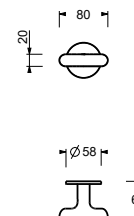

H808

Patère

Chromé	93 02 H808
Noir Mat	93 13 H808
Polished Nickel PVD	93 95 H808
Matt Gun Metal PVD	93 P5 H808
Matt British Gold PVD	93 P6 H808
Matt Copper PVD	93 P9 H808
Deep Black PVD	93 S1 H808
Mokka PVD	93 S5 H808
Brushed Steel Look PVD	93 92 H808
Pure Brass PVD	93 Q7 H808
Raw Metal PVD	93 Q8 H808