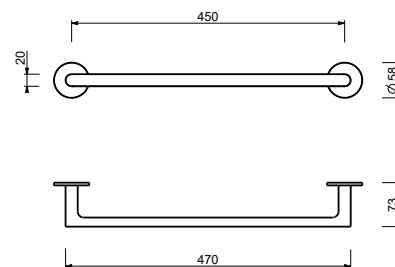

H811

Porte-serviettes

• 45 cm

Chromé	93 02 H811
Noir Mat	93 13 H811
Polished Nickel PVD	93 95 H811
Matt Gun Metal PVD	93 P5 H811
Matt British Gold PVD	93 P6 H811
Matt Copper PVD	93 P9 H811
Deep Black PVD	93 S1 H811
Mokka PVD	93 S5 H811
Brushed Steel Look PVD	93 92 H811
Pure Brass PVD	93 Q7 H811
Raw Metal PVD	93 Q8 H811