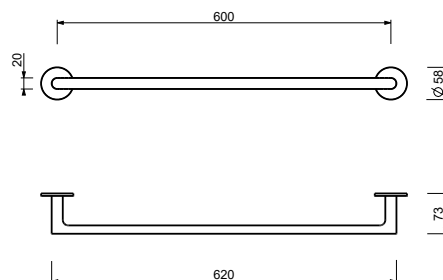

H807

Porte-serviettes

• 60 cm

Chromé	93 02 H807
Noir Mat	93 13 H807
Polished Nickel PVD	93 95 H807
Matt Gun Metal PVD	93 P5 H807
Matt British Gold PVD	93 P6 H807
Matt Copper PVD	93 P9 H807
Deep Black PVD	93 S1 H807
Mokka PVD	93 S5 H807
Brushed Steel Look PVD	93 92 H807
Pure Brass PVD	93 Q7 H807
Raw Metal PVD	93 Q8 H807