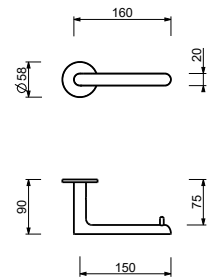

H845

Porte papier

• pour installation horizontale et verticale

Chromé	93 02 H845
Noir Mat	93 13 H845
Polished Nickel PVD	93 95 H845
Matt Gun Metal PVD	93 P5 H845
Matt British Gold PVD	93 P6 H845
Matt Copper PVD	93 P9 H845
Deep Black PVD	93 S1 H845
Mokka PVD	93 S5 H845
Brushed Steel Look PVD	93 92 H845
Pure Brass PVD	93 Q7 H845
Raw Metal PVD	93 Q8 H845