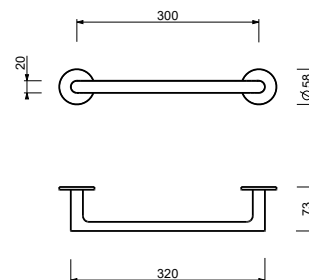

7672 *
Porte balai

mural

finitions: 02, 13, 95, P5,
P6, P9, S1, S5, Q7, Q8

* Pour les prix, consulter la section Accessoires Young

H806

Porte-serviettes

• 30 cm

- | | |
|------------------------|------------|
| Chromé | 93 02 H806 |
| Noir Mat | 93 13 H806 |
| Polished Nickel PVD | 93 95 H806 |
| Matt Gun Metal PVD | 93 P5 H806 |
| Matt British Gold PVD | 93 P6 H806 |
| Matt Copper PVD | 93 P9 H806 |
| Deep Black PVD | 93 S1 H806 |
| Mokka PVD | 93 S5 H806 |
| Brushed Steel Look PVD | 93 92 H806 |
| Pure Brass PVD | 93 Q7 H806 |
| Raw Metal PVD | 93 Q8 H806 |