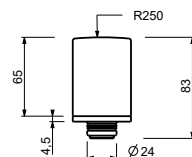

V748CN

Manette VENEZIA by Venini en verre de Murano - BICOLORE VERT AQUAMARINE

- support manette en laiton
- pour Articles: S704SW - S704S - S705SW - S713SB - S709SW - S709S - S711SB - S765S - S767S - S991SB - S719SB - S717SB

Chromé	29 02 V748CN
Polished Nickel PVD	29 95 V748CN
Matt Gun Metal PVD	29 P5 V748CN
Matt British Gold PVD	29 P6 V748CN
Matt Copper PVD	29 P9 V748CN
Golden Look PVD	29 S9 V748CN

V748CM

Manette VENEZIA by Venini en verre de Murano - BICOLORE AMETHYSTE AMBRE

- support manette en laiton
- pour Articles: S704SW - S704S - S705SW - S713SB - S709SW - S709S - S711SB - S765S - S767S - S991SB - S719SB - S717SB

Chromé	29 02 V748CM
Polished Nickel PVD	29 95 V748CM
Matt Gun Metal PVD	29 P5 V748CM
Matt British Gold PVD	29 P6 V748CM
Matt Copper PVD	29 P9 V748CM
Golden Look PVD	29 S9 V748CM

V748CO

Manette VENEZIA by Venini en verre de Murano - BICOLORE ROUGE AMBRE

- support manette en laiton
- pour Articles: S704SW - S704S - S705SW - S713SB - S709SW - S709S - S711SB - S765S - S767S - S991SB - S719SB - S717SB

Chromé	29 02 V748CO
Polished Nickel PVD	29 95 V748CO
Matt Gun Metal PVD	29 P5 V748CO
Matt British Gold PVD	29 P6 V748CO
Matt Copper PVD	29 P9 V748CO
Golden Look PVD	29 S9 V748CO

F948CP

Manette VENEZIA by Venini en verre de Murano - FILIGRANE BLANC

- support manette en laiton
- pour Articles: S704SW - S704S - S705SW - S713SB - S709SW - S709S - S711SB - S765S - S767S - S991SB - S719SB - S717SB

Chromé	29 02 F948CP
Polished Nickel PVD	29 95 F948CP
Matt Gun Metal PVD	29 P5 F948CP
Matt British Gold PVD	29 P6 F948CP
Matt Copper PVD	29 P9 F948CP
Golden Look PVD	29 S9 F948CP