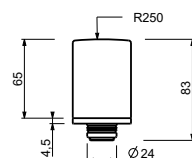

V748CN

Manette VENEZIA by Venini en verre de Murano - BICOLORE VERT AQUAMARINE

- support manette en laiton
- pour Articles: S704SW - S704S - S705SW - S713SB - S709SW - S709S - S711SB - S765S - S767S - S991SB - S719SB - S717SB

Chromé	29 02 V748CN
Polished Nickel PVD	29 95 V748CN
Matt Gun Metal PVD	29 P5 V748CN
Matt British Gold PVD	29 P6 V748CN
Matt Copper PVD	29 P9 V748CN
Golden Look PVD	29 S9 V748CN

V748CM

Manette VENEZIA by Venini en verre de Murano - BICOLORE AMETHYSTE AMBRE

- support manette en laiton
- pour Articles: S704SW - S704S - S705SW - S713SB - S709SW - S709S - S711SB - S765S - S767S - S991SB - S719SB - S717SB

Chromé	29 02 V748CM
Polished Nickel PVD	29 95 V748CM
Matt Gun Metal PVD	29 P5 V748CM
Matt British Gold PVD	29 P6 V748CM
Matt Copper PVD	29 P9 V748CM
Golden Look PVD	29 S9 V748CM

V748CO

Manette VENEZIA by Venini en verre de Murano - BICOLORE ROUGE AMBRE

- support manette en laiton
- pour Articles: S704SW - S704S - S705SW - S713SB - S709SW - S709S - S711SB - S765S - S767S - S991SB - S719SB - S717SB

Chromé	29 02 V748CO
Polished Nickel PVD	29 95 V748CO
Matt Gun Metal PVD	29 P5 V748CO
Matt British Gold PVD	29 P6 V748CO
Matt Copper PVD	29 P9 V748CO
Golden Look PVD	29 S9 V748CO

F948CP

Manette VENEZIA by Venini en verre de Murano - FILIGRANE BLANC

- support manette en laiton
- pour Articles: S704SW - S704S - S705SW - S713SB - S709SW - S709S - S711SB - S765S - S767S - S991SB - S719SB - S717SB

Chromé	29 02 F948CP
Polished Nickel PVD	29 95 F948CP
Matt Gun Metal PVD	29 P5 F948CP
Matt British Gold PVD	29 P6 F948CP
Matt Copper PVD	29 P9 F948CP
Golden Look PVD	29 S9 F948CP