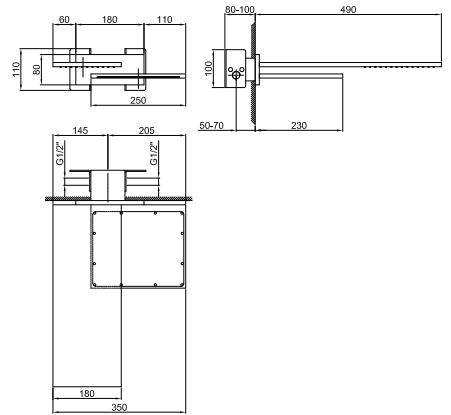

Double showerhead

- rain
- waterfall
- base material: brass
- wall-mount
- flow restrictor 17 l/min at 3 bar
- anti-lime scale system
- 1/2" inlet
- minimum flow rate 12 l/min

NOTE: conditions necessary for the correct functioning: Min. Flow Rate: 12 l/min

8035B

External piece

Chrome	86 02 8035B
Polished Nickel PVD	86 95 8035B
Matt Gun Metal PVD	86 P5 8035B
Matt British Gold PVD	86 P6 8035B
Matt Copper PVD	86 P9 8035B
Golden Look PVD	86 S9 8035B

8035A

Built-in piece

86 00 8035A