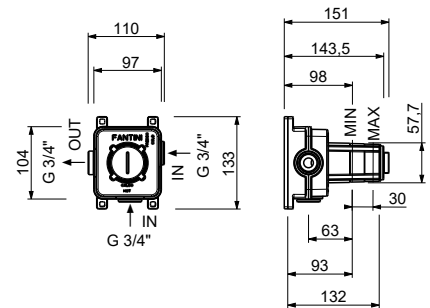

**H500A**

**Built-in piece**

44 00 H500A

**Stop valve**

- ON/OFF button with flow rate adjustment **Screen-printing on showerhead**
- soundproof
- for horizontal and vertical installation
- 1/2" inlets

**H790B**