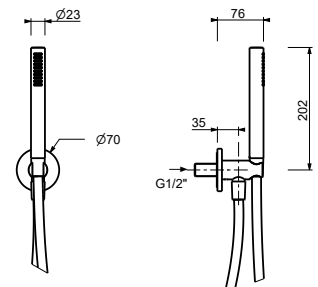

**OPTIONAL: Built-in part for plasterboard**

|             |            |
|-------------|------------|
| <b>W046</b> | 91 00 W046 |
|-------------|------------|

8158

Shower set

- Round escutcheon Ø 70 mm thickness 7.5
- FIT handshower
- water plug with showerholder
- 150 cm PVC flexible
- 1/2" inlet

5943

Shower set

- Round escutcheon Ø 65 mm thickness 4
- VENEZIA handshower
- water plug with showerholder
- brass hose 150 cm
- brass hose 140 cm in PVD options
- 1/2" inlet

|                       |            |
|-----------------------|------------|
| Chrome                | 29 02 5943 |
| Polished Nickel PVD   | 29 95 5943 |
| Matt Gun Metal PVD    | 29 P5 5943 |
| Matt British Gold PVD | 29 P6 5943 |
| Matt Copper PVD       | 29 P9 5943 |
| Golden Look PVD       | 29 S9 5943 |