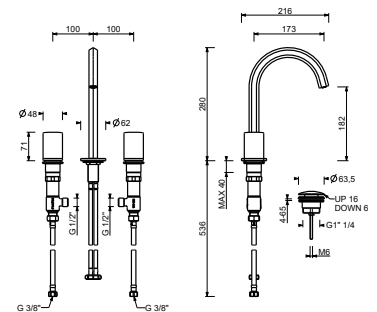

S704S
lead ϕ free

3-hole washbasin mixer

- spout projection 17,5 cm
- without handles
- flow restrictor 5 l/min at 3 bar
- 90° ceramic cartridge
- flexible supply lines
- WITH pop-up WASTE

NOTE: handles to be ordered separately, pls. refer to the "Handles" section

Chrome	29 02 S704S
Polished Nickel PVD	29 95 S704S
Matt Gun Metal PVD	29 P5 S704S
Matt British Gold PVD	29 P6 S704S
Matt Copper PVD	29 P9 S704S
Golden Look PVD	29 S9 S704S