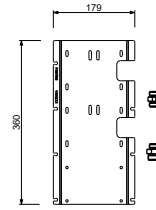

**D491A**

**Built-in piece**

19 00 D491A

**W269**

**OPTIONAL - Easy Fix System**

- plate and connections:
- for an easy both horizontal and vertical installation of the thermostatic mixers:
  - to install art- H500A / H590A - **1 outlet**
  - to install art- H500A / H590A - **2 outlets**