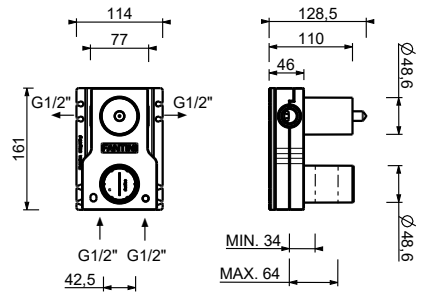

M523A

Built-in piece

44 00 M523A