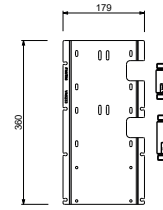

**EXAMPLE OF COMBINATION - 3 OUTLETS**

91 00 W270

**W275**

**OPTIONAL - Easy Fix System**

- plate and connections:
- for an easy both horizontal and vertical installation of the thermostatic mixers:
  - to install art- H500A / D491A - **1 outlet**
  - to install art- H500A / D491A - **2 outlets**