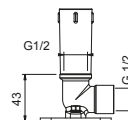

OPTIONAL: Built-in part for plasterboard

W046 91 00 W046