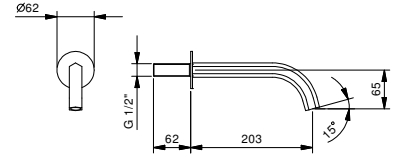

5041A

**Built-in piece**

31 00 5041A

8315

**Wall-mount bathtub spout**

- spout projection 20 cm
- round backplate
- 1/2" inlet

|                       |            |
|-----------------------|------------|
| Chrome                | 29 02 8315 |
| Polished Nickel PVD   | 29 95 8315 |
| Matt Gun Metal PVD    | 29 P5 8315 |
| Matt British Gold PVD | 29 P6 8315 |
| Matt Copper PVD       | 29 P9 8315 |
| Golden Look PVD       | 29 S9 8315 |