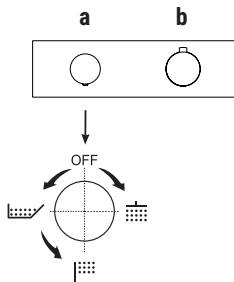

## Mixers - ON/OFF buttons

3/4" shower thermostatic mixers with ON/OFF buttons and flow regulation are available with "single" plate, where thermostatic and buttons are integrated (art. H572B+H572A), or with thermostatic mixer and shut-off valves (with rosettes) orderable separately (art. H500B+H500A or art. H590B/H591B/H592B+H590A).

EXAMPLE:

**art. H572B+H572A or art. H500B+H500A / H590B+H590A / H591B+H590A**

**a) temperature control.**

**b) control for:** - ON/OFF function by pressing the button  
- flow adjustment function by rotating the ring