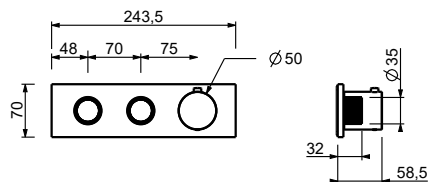

3/4" built-in thermostatic shower mixer

- handle
- ON/OFF buttons with flow rate adjustment
- soundproof
- for horizontal installation only
- 3/4" inlets
- nos. 2 1/2" outlets

H572B

External piece

Chrome	87 02 H572B
Polished Nickel PVD	87 95 H572B
Matt Gun Metal PVD	87 P5 H572B
Matt British Gold PVD	87 P6 H572B
Matt Copper PVD	87 P9 H572B
Golden Look PVD	87 S9 H572B