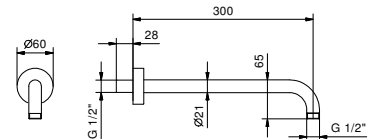

**8036A**

**Built-in piece**

86 00 8036A

**8027**

**Shower arm**

- 30 cm long
- round backplate
- wall-mount
- 1/2" inlet

|                       |            |
|-----------------------|------------|
| Chrome                | 86 02 8027 |
| Polished Nickel PVD   | 86 95 8027 |
| Matt Gun Metal PVD    | 86 P5 8027 |
| Matt British Gold PVD | 86 P6 8027 |
| Matt Copper PVD       | 86 P9 8027 |
| Golden Look PVD       | 86 S9 8027 |