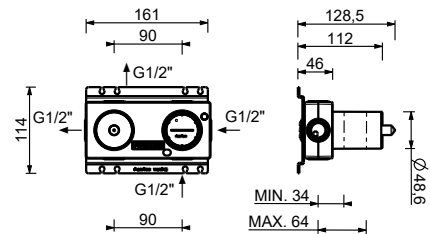

M623A

Built-in piece

44 00 M623A