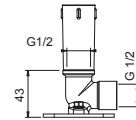

9236

Shower arm

- 25 cm long
- round backplate
- ceiling-mount
- 1/2" inlet

Chrome	86 02 9236
Polished Nickel PVD	86 95 9236
Matt Gun Metal PVD	86 P5 9236
Matt British Gold PVD	86 P6 9236
Matt Copper PVD	86 P9 9236
Golden Look PVD	86 S9 9236

OPTIONAL: Built-in part for plasterboard

W046	91 00 W046