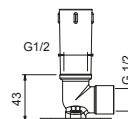

OPTIONAL: Built-in part for plasterboard

W046 91 00 W046