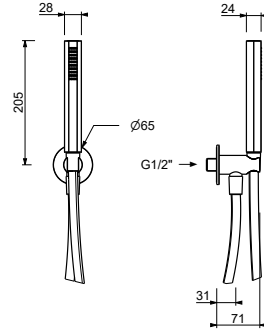

**OPTIONAL: Built-in part for plasterboard**

|             |            |
|-------------|------------|
| <b>W046</b> | 91 00 W046 |
|-------------|------------|

8158

Shower set

- Round escutcheon Ø 70 mm thickness 7.5
- FIT handshower
- water plug with showerholder
- 150 cm PVC flexible
- 1/2" inlet

5943

Shower set

- Round escutcheon Ø 65 mm thickness 4
- VENEZIA handshower
- water plug with showerholder
- brass hose 150 cm
- brass hose 140 cm in PVD options
- 1/2" inlet

|                       |            |
|-----------------------|------------|
| Chrome                | 29 02 5943 |
| Polished Nickel PVD   | 29 95 5943 |
| Matt Gun Metal PVD    | 29 P5 5943 |
| Matt British Gold PVD | 29 P6 5943 |
| Matt Copper PVD       | 29 P9 5943 |
| Golden Look PVD       | 29 S9 5943 |

5944

Shower set

- Round escutcheon Ø 65 mm thickness 4
- FIT handshower
- water plug with showerholder
- brass hose 150 cm
- brass hose 140 cm in PVD options
- 1/2" inlet

|                       |            |
|-----------------------|------------|
| Chrome                | 29 02 5944 |
| Polished Nickel PVD   | 29 95 5944 |
| Matt Gun Metal PVD    | 29 P5 5944 |
| Matt British Gold PVD | 29 P6 5944 |
| Matt Copper PVD       | 29 P9 5944 |
| Golden Look PVD       | 29 S9 5944 |