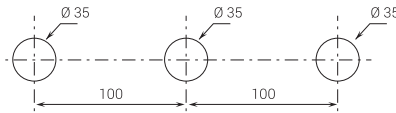

### BASINS HOLE SIZE:

- For washbasin and bidet mixers.

- 3-hole washbasin mixer.

art. S704S

art. S705S

art. S804S