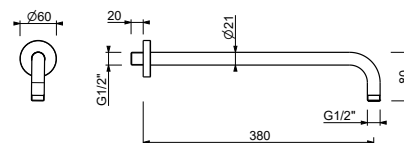

**OPTIONAL: Built-in part for plasterboard**

**W046** 91 00 W046

8124

**Shower arm**

- 40 cm long
- round backplate
- wall-mount
- 1/2" inlet

|                       |            |
|-----------------------|------------|
| Chrome                | 86 02 8124 |
| Polished Nickel PVD   | 86 95 8124 |
| Matt Gun Metal PVD    | 86 P5 8124 |
| Matt British Gold PVD | 86 P6 8124 |
| Matt Copper PVD       | 86 P9 8124 |
| Golden Look PVD       | 86 S9 8124 |