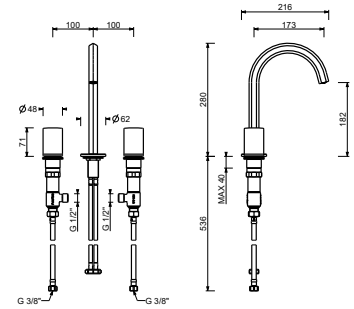

S704SW
lead ϕ free

3-hole washbasin mixer

- spout projection 17,5 cm
- without handles
- flow restrictor 5 l/min at 3 bar
- 90° ceramic cartridge
- flexible supply lines
- WITHOUT WASTE

NOTE: handles to be ordered separately, pls. refer to the "Handles" section

Chrome	29 02 S704SW
Polished Nickel PVD	29 95 S704SW
Matt Gun Metal PVD	29 P5 S704SW
Matt British Gold PVD	29 P6 S704SW
Matt Copper PVD	29 P9 S704SW
Golden Look PVD	29 S9 S704SW