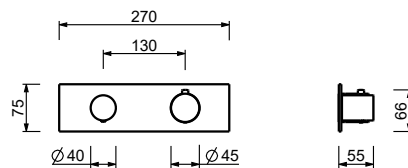

G572B

External piece

Chrome	87 02 G572B
Polished Nickel PVD	87 95 G572B
Matt Gun Metal PVD	87 P5 G572B
Matt British Gold PVD	87 P6 G572B
Matt Copper PVD	87 P9 G572B
Golden Look PVD	87 S9 G572B