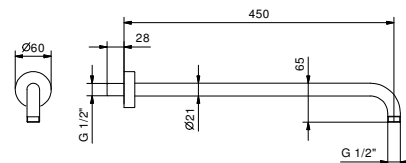

**OPTIONAL: Built-in part for plasterboard**

**W046** 91 00 W046

8028

**Shower arm**

- 45 cm long
- round backplate
- wall-mount
- 1/2" inlet

|                       |            |
|-----------------------|------------|
| Chrome                | 86 02 8028 |
| Polished Nickel PVD   | 86 95 8028 |
| Matt Gun Metal PVD    | 86 P5 8028 |
| Matt British Gold PVD | 86 P6 8028 |
| Matt Copper PVD       | 86 P9 8028 |
| Golden Look PVD       | 86 S9 8028 |