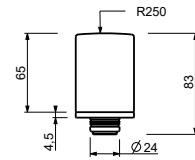

V748CN

VENEZIA by Venini handle in Murano glass - BICOLOUR AQUAMARINE GREEN

- brass handle holder
- for articles: S704SW - S704S - S705SW - S713SB - S709SW - S709S - S711SB - S765S - S767S - S991SB - S719SB - S717SB

Chrome	29 02 V748CN
Polished Nickel PVD	29 95 V748CN
Matt Gun Metal PVD	29 P5 V748CN
Matt British Gold PVD	29 P6 V748CN
Matt Copper PVD	29 P9 V748CN
Golden Look PVD	29 S9 V748CN

V748CM

VENEZIA by Venini handle in Murano glass - BICOLOUR AMETHYST AMBER

- brass handle holder
- for articles: S704SW - S704S - S705SW - S713SB - S709SW - S709S - S711SB - S765S - S767S - S991SB - S719SB - S717SB

Chrome	29 02 V748CM
Polished Nickel PVD	29 95 V748CM
Matt Gun Metal PVD	29 P5 V748CM
Matt British Gold PVD	29 P6 V748CM
Matt Copper PVD	29 P9 V748CM
Golden Look PVD	29 S9 V748CM

V748CO

VENEZIA by Venini handle in Murano glass - BICOLOR RED AMBER

- brass handle holder
- for articles: S704SW - S704S - S705SW - S713SB - S709SW - S709S - S711SB - S765S - S767S - S991SB - S719SB - S717SB

Chrome	29 02 V748CO
Polished Nickel PVD	29 95 V748CO
Matt Gun Metal PVD	29 P5 V748CO
Matt British Gold PVD	29 P6 V748CO
Matt Copper PVD	29 P9 V748CO
Golden Look PVD	29 S9 V748CO

F948CP

VENEZIA by Venini handle in Murano glass - WHITE FILIGREE

- brass handle holder
- for articles: S704SW - S704S - S705SW - S713SB - S709SW - S709S - S711SB - S765S - S767S - S991SB - S719SB - S717SB

Chrome	29 02 F948CP
Polished Nickel PVD	29 95 F948CP
Matt Gun Metal PVD	29 P5 F948CP
Matt British Gold PVD	29 P6 F948CP
Matt Copper PVD	29 P9 F948CP
Golden Look PVD	29 S9 F948CP