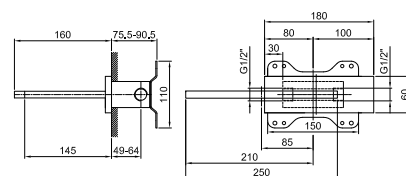

Built-in piece

31 00 5041A