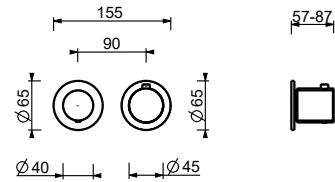

G423B

External piece

Chrome	87 02 G423B
Polished Nickel PVD	87 95 G423B
Matt Gun Metal PVD	87 P5 G423B
Matt British Gold PVD	87 P6 G423B
Matt Copper PVD	87 P9 G423B
Golden Look PVD	87 S9 G423B