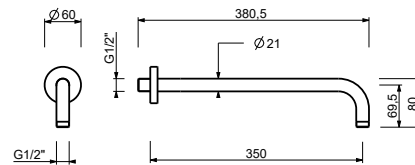

**OPTIONAL: Built-in part for plasterboard**

**W046** 91 00 W046

8137

**Shower arm**

- 35 cm long
- round backplate
- wall-mount
- 1/2" inlet

|                       |            |
|-----------------------|------------|
| Chrome                | 86 02 8137 |
| Polished Nickel PVD   | 86 95 8137 |
| Matt Gun Metal PVD    | 86 P5 8137 |
| Matt British Gold PVD | 86 P6 8137 |
| Matt Copper PVD       | 86 P9 8137 |
| Golden Look PVD       | 86 S9 8137 |