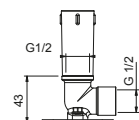

OPTIONAL: Built-in part for plasterboard

W046 91 00 W046