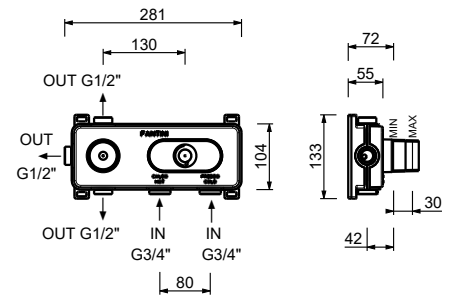

D373A

Built-in piece

19 00 D373A