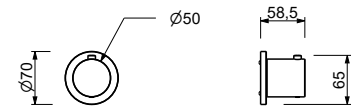

H700B

External piece

Chrome	87 02 H700B
Polished Nickel PVD	87 95 H700B
Matt Gun Metal PVD	87 P5 H700B
Matt British Gold PVD	87 P6 H700B
Matt Copper PVD	87 P9 H700B
Golden Look PVD	87 S9 H700B