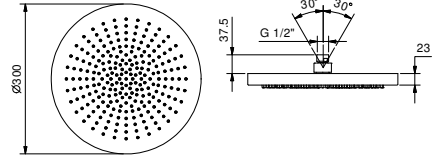

K073

Rain showerhead

- ACQUAFIT
- **Water functions:**
- 1st function: 240 anti - limestone nozzles
- Ø 30 cm
- base material: stainless steel
- check valve
- flow restrictor 14 l/min at 3 bar
- anti-lime scale system
- 1/2" inlet

NOTE: conditions necessary for the correct functioning: Min. Flow Rate: 12 l/min