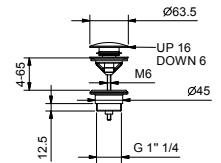

8434

Waste

- 1" 1/4
- pushing plug
- for washbasin without overflow
- for washbasin with overflow
- universal

N.B. complete finishing list in the section miscellaneous articles at the end of the pricelist

Chrome	91 02 8434
Polished Nickel PVD	91 95 8434
Matt Gun Metal PVD	91 P5 8434
Matt British Gold PVD	91 P6 8434
Matt Copper PVD	91 P9 8434
Golden Look PVD	91 S9 8434