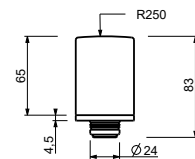

V748CN

VENEZIA by Venini handle in Murano glass - BICOLOUR AQUAMARINE GREEN

- brass handle holder
- for articles: S704SW - S704S - S705SW - S713SB - S709SW - S709S - S711SB - S765S - S767S - S991SB - S719SB - S717SB

Chrome	29 02 V748CN
Polished Nickel PVD	29 95 V748CN
Matt Gun Metal PVD	29 P5 V748CN
Matt British Gold PVD	29 P6 V748CN
Matt Copper PVD	29 P9 V748CN
Golden Look PVD	29 S9 V748CN

V748CM

VENEZIA by Venini handle in Murano glass - BICOLOUR AMETHYST AMBER

- brass handle holder
- for articles: S704SW - S704S - S705SW - S713SB - S709SW - S709S - S711SB - S765S - S767S - S991SB - S719SB - S717SB

Chrome	29 02 V748CM
Polished Nickel PVD	29 95 V748CM
Matt Gun Metal PVD	29 P5 V748CM
Matt British Gold PVD	29 P6 V748CM
Matt Copper PVD	29 P9 V748CM
Golden Look PVD	29 S9 V748CM

V748CO

VENEZIA by Venini handle in Murano glass - BICOLOR RED AMBER

- brass handle holder
- for articles: S704SW - S704S - S705SW - S713SB - S709SW - S709S - S711SB - S765S - S767S - S991SB - S719SB - S717SB

Chrome	29 02 V748CO
Polished Nickel PVD	29 95 V748CO
Matt Gun Metal PVD	29 P5 V748CO
Matt British Gold PVD	29 P6 V748CO
Matt Copper PVD	29 P9 V748CO
Golden Look PVD	29 S9 V748CO

F948CP

VENEZIA by Venini handle in Murano glass - WHITE FILIGREE

- brass handle holder
- for articles: S704SW - S704S - S705SW - S713SB - S709SW - S709S - S711SB - S765S - S767S - S991SB - S719SB - S717SB

Chrome	29 02 F948CP
Polished Nickel PVD	29 95 F948CP
Matt Gun Metal PVD	29 P5 F948CP
Matt British Gold PVD	29 P6 F948CP
Matt Copper PVD	29 P9 F948CP
Golden Look PVD	29 S9 F948CP