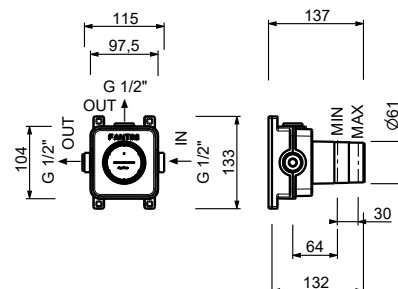

**H590A**

**Built-in piece**

44 00 H590A

**TOTAL PRICE**

- Chrome
- Polished Nickel PVD
- Matt Gun Metal PVD
- Matt British Gold PVD
- Matt Copper PVD
- Golden Look PVD

**Stop valve**

- ON/OFF button with flow rate adjustment **Screen-printing on handshower**
- soundproof
- for horizontal and vertical installation
- 1/2" inlets