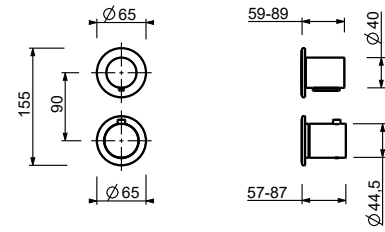

1/2" built-in thermostatic shower mixer

- handles
- with rosaces
- **2-way** diverter with turning knob
- 1/2" inlets
- soundproof
- for vertical installation only

G423B

External piece

Chrome	87 02 G423B
Polished Nickel PVD	87 95 G423B
Matt Gun Metal PVD	87 P5 G423B
Matt British Gold PVD	87 P6 G423B
Matt Copper PVD	87 P9 G423B
Golden Look PVD	87 S9 G423B