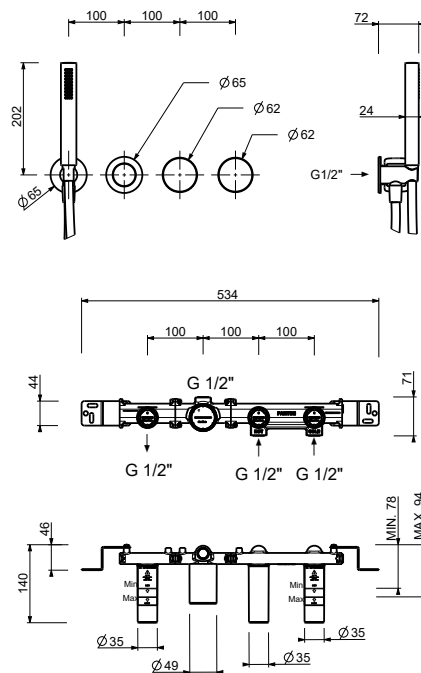

Built-in bathtub mixer

- without handles
- without spout
- **2-way** diverter with turning knob
- VENEZIA handshower
- water plug with showerholder
- brass hose 150 cm
- brass hose 140 cm in PVD options
- 90° ceramic cartridge
- 1/2" inlets

NOTE: handles to be ordered separately, pls. refer to the "Handles" section