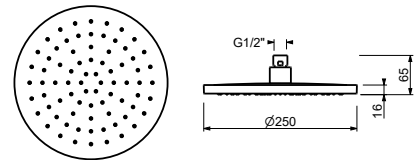

Rain showerhead

- Ø 25 cm
- base material: ABS
- flow restrictor 9 l/min at 3 bar
- anti-lime scale system
- 1/2" inlet
- check valve

NOTE: conditions necessary for the correct functioning: Min. Flow Rate: 10 l/min