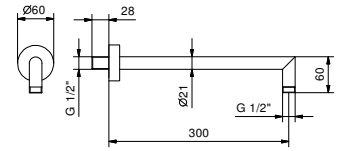

9231

Shower arm

- 30 cm long
- round backplate
- wall-mount
- 1/2" inlet

Chrome	86 02 9231
Polished Nickel PVD	86 95 9231
Matt Gun Metal PVD	86 P5 9231
Matt British Gold PVD	86 P6 9231
Matt Copper PVD	86 P9 9231
Golden Look PVD	86 S9 9231

OPTIONAL: Built-in part for plasterboard

W046 91 00 W046

8011

Shower arm

- 45 cm long
- round backplate
- wall-mount
- 1/2" inlet

Chrome	86 02 8011
Polished Nickel PVD	86 95 8011
Matt Gun Metal PVD	86 P5 8011
Matt British Gold PVD	86 P6 8011
Matt Copper PVD	86 P9 8011
Golden Look PVD	86 S9 8011