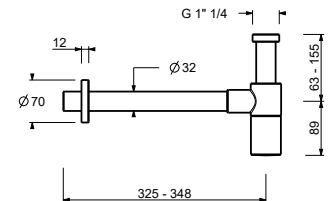

Bottle trap

- 1" 1/4
- for washbasin

N.B. complete finishing list in the section miscellaneous articles at the end of the pricelist

Chrome	91 02 9234
Polished Nickel PVD	91 95 9234
Matt Gun Metal PVD	91 P5 9234
Matt British Gold PVD	91 P6 9234
Matt Copper PVD	91 P9 9234
Golden Look PVD	91 S9 9234