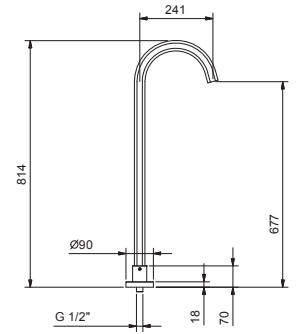

Floor-mount bathtub spout

- spout projection 24 cm
- 1/2" inlet

Chrome	29 02 8418
Polished Nickel PVD	29 95 8418
Matt Gun Metal PVD	29 P5 8418
Matt British Gold PVD	29 P6 8418
Matt Copper PVD	29 P9 8418
Golden Look PVD	29 S9 8418