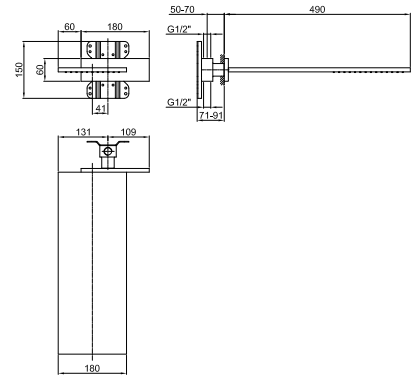

**8036A**

**Built-in piece**

86 00 8036A

**8027**

**Shower arm**

- 30 cm long
- round backplate
- wall-mount
- 1/2" inlet

|                       |            |
|-----------------------|------------|
| Chrome                | 86 02 8027 |
| Polished Nickel PVD   | 86 95 8027 |
| Matt Gun Metal PVD    | 86 P5 8027 |
| Matt British Gold PVD | 86 P6 8027 |
| Matt Copper PVD       | 86 P9 8027 |
| Golden Look PVD       | 86 S9 8027 |