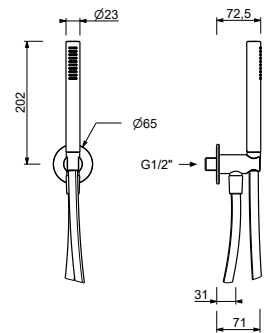

**OPTIONAL: Built-in part for plasterboard**

|             |            |
|-------------|------------|
| <b>W046</b> | 91 00 W046 |
|-------------|------------|

8158

Shower set

- Round escutcheon Ø 70 mm thickness 7.5
- FIT handshower
- water plug with showerholder
- 150 cm PVC flexible
- 1/2" inlet

5943

Shower set

- Round escutcheon Ø 65 mm thickness 4
- VENEZIA handshower
- water plug with showerholder
- brass hose 150 cm
- brass hose 140 cm in PVD options
- 1/2" inlet

|                       |            |
|-----------------------|------------|
| Chrome                | 29 02 5943 |
| Polished Nickel PVD   | 29 95 5943 |
| Matt Gun Metal PVD    | 29 P5 5943 |
| Matt British Gold PVD | 29 P6 5943 |
| Matt Copper PVD       | 29 P9 5943 |
| Golden Look PVD       | 29 S9 5943 |

5944

Shower set

- Round escutcheon Ø 65 mm thickness 4
- FIT handshower
- water plug with showerholder
- brass hose 150 cm
- brass hose 140 cm in PVD options
- 1/2" inlet

|                       |            |
|-----------------------|------------|
| Chrome                | 29 02 5944 |
| Polished Nickel PVD   | 29 95 5944 |
| Matt Gun Metal PVD    | 29 P5 5944 |
| Matt British Gold PVD | 29 P6 5944 |
| Matt Copper PVD       | 29 P9 5944 |
| Golden Look PVD       | 29 S9 5944 |