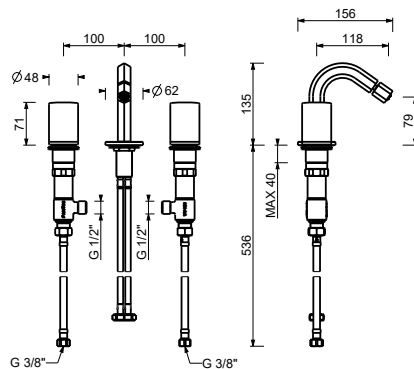

S709SW

3-hole bidet mixer

- spout projection 12 cm
- without handles
- flow restrictor 5 l/min at 3 bar
- 90° ceramic cartridge
- articulated aerator
- flexible supply lines
- WITHOUT WASTE

NOTE: handles to be ordered separately, pls. refer to the "Handles" section

Chrome	29 02 S709SW
Polished Nickel PVD	29 95 S709SW
Matt Gun Metal PVD	29 P5 S709SW
Matt British Gold PVD	29 P6 S709SW
Matt Copper PVD	29 P9 S709SW
Golden Look PVD	29 S9 S709SW