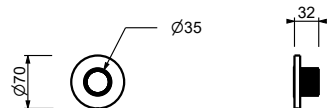

Stop valve

- ON/OFF button with flow rate adjustment **AUX**

Screen-printing

- soundproof
- for horizontal and vertical installation
- 1/2" inlets

H792B

External piece

Chrome	87 02 H792B
Polished Nickel PVD	87 95 H792B
Matt Gun Metal PVD	87 P5 H792B
Matt British Gold PVD	87 P6 H792B
Matt Copper PVD	87 P9 H792B
Golden Look PVD	87 S9 H792B