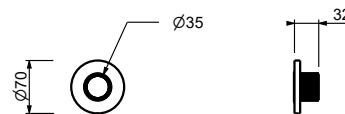

H791B

External piece

Chrome	87 02 H791B
Polished Nickel PVD	87 95 H791B
Matt Gun Metal PVD	87 P5 H791B
Matt British Gold PVD	87 P6 H791B
Matt Copper PVD	87 P9 H791B
Golden Look PVD	87 S9 H791B