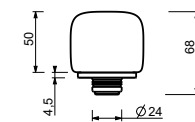

V748CN

VENEZIA by Venini handle in Murano glass - BICOLOUR AQUAMARINE GREEN

- brass handle holder
- for articles: S704SW - S704S - S705SW - S713SB - S709SW - S709S - S711SB - S765S - S767S - S991SB - S719SB - S717SB

Chrome	29 02 V748CN
Polished Nickel PVD	29 95 V748CN
Matt Gun Metal PVD	29 P5 V748CN
Matt British Gold PVD	29 P6 V748CN
Matt Copper PVD	29 P9 V748CN
Golden Look PVD	29 S9 V748CN

V748CM

VENEZIA by Venini handle in Murano glass - BICOLOUR AMETHYST AMBER

- brass handle holder
- for articles: S704SW - S704S - S705SW - S713SB - S709SW - S709S - S711SB - S765S - S767S - S991SB - S719SB - S717SB

Chrome	29 02 V748CM
Polished Nickel PVD	29 95 V748CM
Matt Gun Metal PVD	29 P5 V748CM
Matt British Gold PVD	29 P6 V748CM
Matt Copper PVD	29 P9 V748CM
Golden Look PVD	29 S9 V748CM

V748CO

VENEZIA by Venini handle in Murano glass - BICOLOR RED AMBER

- brass handle holder
- for articles: S704SW - S704S - S705SW - S713SB - S709SW - S709S - S711SB - S765S - S767S - S991SB - S719SB - S717SB

Chrome	29 02 V748CO
Polished Nickel PVD	29 95 V748CO
Matt Gun Metal PVD	29 P5 V748CO
Matt British Gold PVD	29 P6 V748CO
Matt Copper PVD	29 P9 V748CO
Golden Look PVD	29 S9 V748CO

F948CP

VENEZIA by Venini handle in Murano glass - WHITE FILIGREE

- brass handle holder
- for articles: S704SW - S704S - S705SW - S713SB - S709SW - S709S - S711SB - S765S - S767S - S991SB - S719SB - S717SB

Chrome	29 02 F948CP
Polished Nickel PVD	29 95 F948CP
Matt Gun Metal PVD	29 P5 F948CP
Matt British Gold PVD	29 P6 F948CP
Matt Copper PVD	29 P9 F948CP
Golden Look PVD	29 S9 F948CP