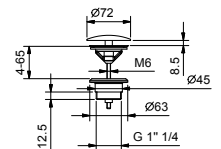

Waste

- 1" 1/4
- for washbasin without overflow
- for washbasin with overflow
- unrestricted outlet
- universal

N.B. complete finishing list in the section miscellaneous articles at the end of the pricelist

Chrome	91 02 8435
Polished Nickel PVD	91 95 8435
Matt Gun Metal PVD	91 P5 8435
Matt British Gold PVD	91 P6 8435
Matt Copper PVD	91 P9 8435
Golden Look PVD	91 S9 8435