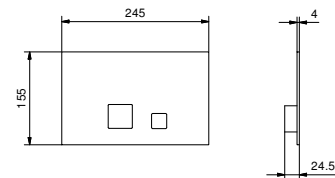

8402

Flush actuator plate GEBERIT

- base material: stainless steel
- projecting push-button controls
- with round controls
- without visible fixing system

N.B. complete finishing list in the section miscellaneous articles at the end of the pricelist
N.B. compatible ONLY WITH Geberit Sigma 8/Sigma 12

Brilliant Stainless Steel	91 38 8402
Polished Nickel PVD	91 95 8402
Matt Gun Metal PVD	91 P5 8402
Matt British Gold PVD	91 P6 8402
Matt Copper PVD	91 P9 8402
Golden Look PVD	91 S9 8402

8403

Flush actuator plate GEBERIT

- base material: stainless steel
- flush fit controls
- with square controls
- without visible fixing system

N.B. complete finishing list in the section miscellaneous articles at the end of the pricelist
N.B. compatible ONLY WITH Geberit Sigma 8/Sigma 12

Brilliant Stainless Steel	91 38 8403
Polished Nickel PVD	91 95 8403
Matt Gun Metal PVD	91 P5 8403
Matt British Gold PVD	91 P6 8403
Matt Copper PVD	91 P9 8403
Golden Look PVD	91 S9 8403

W216

Flush actuator plate TECE

- base material: stainless steel
- projecting push-button controls
- with round controls
- minimum depth: see installation instructions
- without visible fixing system

N.B. complete finishing list in the section miscellaneous articles at the end of the pricelist
N.B. compatible ONLY WITH Tecebox Octa II

Brilliant Stainless Steel	91 38 W216
Polished Nickel PVD	91 95 W216
Matt Gun Metal PVD	91 P5 W216
Matt British Gold PVD	91 P6 W216
Matt Copper PVD	91 P9 W216
Golden Look PVD	91 S9 W216

W001

Bathtub drain

- WITH WASTE

N.B. complete finishing list in the section miscellaneous articles at the end of the pricelist

Chrome	91 02 W001
Polished Nickel PVD	91 95 W001
Matt Gun Metal PVD	91 P5 W001
Matt British Gold PVD	91 P6 W001
Matt Copper PVD	91 P9 W001
Golden Look PVD	91 S9 W001