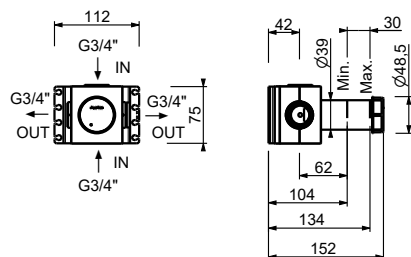

D491A

Built-in piece

19 00 D491A