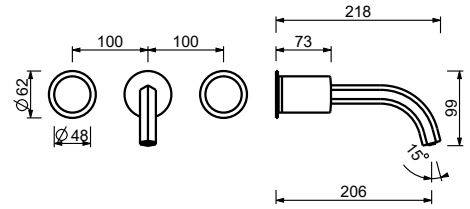

lead  free

**Wall-mount washbasin mixer**

- spout projection 20 cm
- without handles
- flow restrictor 5 l/min at 3 bar
- 90° ceramic cartridge
- 1/2" inlets
- WITHOUT WASTE

NOTE: handles to be ordered separately, pls. refer to the "Handles" section