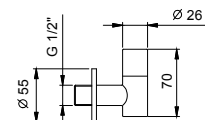

Pair of filters

- with shutoff
- fully inspectable filter
- 1/2" inlet

N.B. complete finishing list in the section miscellaneous articles at the end of the pricelist

Chrome	91 02 8364
Polished Nickel PVD	91 95 8364
Matt Gun Metal PVD	91 P5 8364
Matt British Gold PVD	91 P6 8364
Matt Copper PVD	91 P9 8364
Golden Look PVD	91 S9 8364