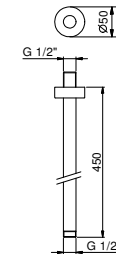

OPTIONAL: Built-in part for plasterboard

W046	91 00 W046