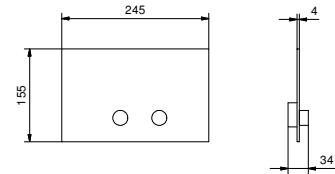

8402

Flush actuator plate GEBERIT

- base material: stainless steel
- projecting push-button controls
- with round controls
- without visible fixing system

N.B. complete finishing list in the section miscellaneous articles at the end of the pricelist
N.B. compatible ONLY WITH Geberit Sigma 8/Sigma 12

Brilliant Stainless Steel	91 38 8402
Polished Nickel PVD	91 95 8402
Matt Gun Metal PVD	91 P5 8402
Matt British Gold PVD	91 P6 8402
Matt Copper PVD	91 P9 8402
Golden Look PVD	91 S9 8402

8403

Flush actuator plate GEBERIT

- base material: stainless steel
- flush fit controls
- with square controls
- without visible fixing system

N.B. complete finishing list in the section miscellaneous articles at the end of the pricelist
N.B. compatible ONLY WITH Geberit Sigma 8/Sigma 12

Brilliant Stainless Steel	91 38 8403
Polished Nickel PVD	91 95 8403
Matt Gun Metal PVD	91 P5 8403
Matt British Gold PVD	91 P6 8403
Matt Copper PVD	91 P9 8403
Golden Look PVD	91 S9 8403

W216

Flush actuator plate TECE

- base material: stainless steel
- projecting push-button controls
- with round controls
- minimum depth: see installation instructions
- without visible fixing system

N.B. complete finishing list in the section miscellaneous articles at the end of the pricelist
N.B. compatible ONLY WITH Tecebox Octa II

Brilliant Stainless Steel	91 38 W216
Polished Nickel PVD	91 95 W216
Matt Gun Metal PVD	91 P5 W216
Matt British Gold PVD	91 P6 W216
Matt Copper PVD	91 P9 W216
Golden Look PVD	91 S9 W216

W001

Bathtub drain

- WITH WASTE

N.B. complete finishing list in the section miscellaneous articles at the end of the pricelist

Chrome	91 02 W001
Polished Nickel PVD	91 95 W001
Matt Gun Metal PVD	91 P5 W001
Matt British Gold PVD	91 P6 W001
Matt Copper PVD	91 P9 W001
Golden Look PVD	91 S9 W001