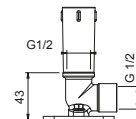

OPTIONAL: Built-in part for plasterboard

W046	91 00 W046