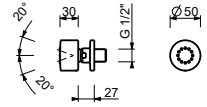

9248

Lateral body spray

- base material: brass
- adjustable
- anti-lime scale system
- 1/2" inlet

**NOTE: conditions necessary for the correct functioning: Min.
Flow Rate: 12 l/min**

Chrome	86 02 9248
Polished Nickel PVD	86 95 9248
Matt Gun Metal PVD	86 P5 9248
Matt British Gold PVD	86 P6 9248
Matt Copper PVD	86 P9 9248
Golden Look PVD	86 S9 9248