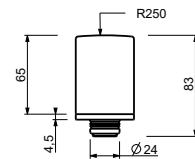

V748CN

VENEZIA by Venini handle in Murano glass - BICOLOUR AQUAMARINE GREEN

- brass handle holder
- for articles: S704SW - S704S - S705SW - S713SB - S709SW - S709S - S711SB - S765S - S767S - S991SB - S719SB - S717SB

Chrome	29 02 V748CN
Polished Nickel PVD	29 95 V748CN
Matt Gun Metal PVD	29 P5 V748CN
Matt British Gold PVD	29 P6 V748CN
Matt Copper PVD	29 P9 V748CN
Golden Look PVD	29 S9 V748CN

V748CM

VENEZIA by Venini handle in Murano glass - BICOLOUR AMETHYST AMBER

- brass handle holder
- for articles: S704SW - S704S - S705SW - S713SB - S709SW - S709S - S711SB - S765S - S767S - S991SB - S719SB - S717SB

Chrome	29 02 V748CM
Polished Nickel PVD	29 95 V748CM
Matt Gun Metal PVD	29 P5 V748CM
Matt British Gold PVD	29 P6 V748CM
Matt Copper PVD	29 P9 V748CM
Golden Look PVD	29 S9 V748CM

V748CO

VENEZIA by Venini handle in Murano glass - BICOLOR RED AMBER

- brass handle holder
- for articles: S704SW - S704S - S705SW - S713SB - S709SW - S709S - S711SB - S765S - S767S - S991SB - S719SB - S717SB

Chrome	29 02 V748CO
Polished Nickel PVD	29 95 V748CO
Matt Gun Metal PVD	29 P5 V748CO
Matt British Gold PVD	29 P6 V748CO
Matt Copper PVD	29 P9 V748CO
Golden Look PVD	29 S9 V748CO

F948CP

VENEZIA by Venini handle in Murano glass - WHITE FILIGREE

- brass handle holder
- for articles: S704SW - S704S - S705SW - S713SB - S709SW - S709S - S711SB - S765S - S767S - S991SB - S719SB - S717SB

Chrome	29 02 F948CP
Polished Nickel PVD	29 95 F948CP
Matt Gun Metal PVD	29 P5 F948CP
Matt British Gold PVD	29 P6 F948CP
Matt Copper PVD	29 P9 F948CP
Golden Look PVD	29 S9 F948CP