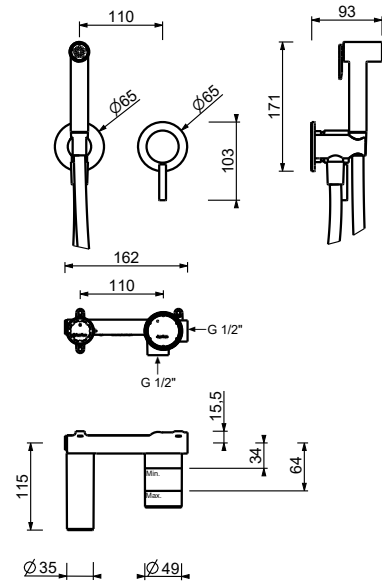

**M111A**

**Built-in piece**

|             |
|-------------|
| 44 00 M111A |
|-------------|

**W291**

**Hydrobrush**

- for WC cleaning
- water plug with showerholder
- stop valve
- round backplate
- 120 cm brass flexible hose