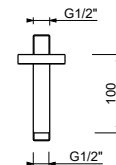

OPTIONAL: Built-in part for plasterboard

W046 91 00 W046