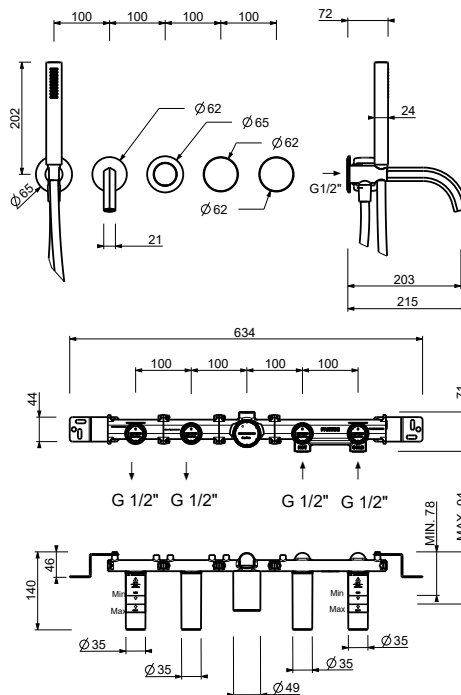

Built-in bathtub mixer

- spout projection 20 cm
- without handles
- **2-way** diverter with turning knob
- VENEZIA handshower
- water plug with showerholder
- brass hose 150 cm
- brass hose 140 cm in PVD options
- 90° ceramic cartridge
- 1/2" inlets

NOTE: handles to be ordered separately, pls. refer to the "Handles" section