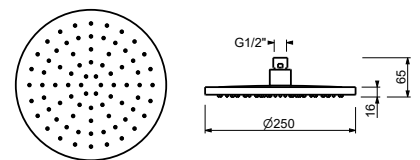

Rain showerhead

- Ø 25 cm
- base material: brass
- flow restrictor 9 l/min at 3 bar
- anti-lime scale system
- 1/2" inlet
- check valve

NOTE: conditions necessary for the correct functioning: Min. Flow Rate: 10 l/min