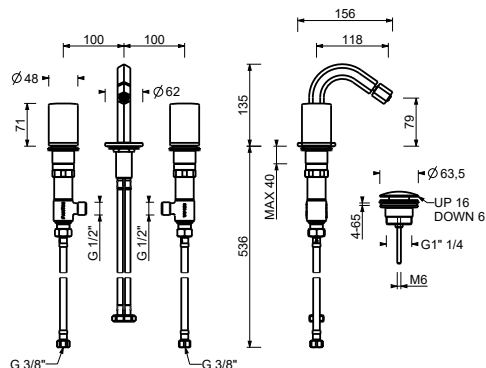

S709S

3-hole bidet mixer

- spout projection 12 cm
- without handles
- flow restrictor 5 l/min at 3 bar
- 90° ceramic cartridge
- articulated aerator
- flexible supply lines
- WITH pop-up WASTE

NOTE: handles to be ordered separately, pls. refer to the "Handles" section

Chrome	29 02 S709S
Polished Nickel PVD	29 95 S709S
Matt Gun Metal PVD	29 P5 S709S
Matt British Gold PVD	29 P6 S709S
Matt Copper PVD	29 P9 S709S
Golden Look PVD	29 S9 S709S

Single-hole bidet mixer

- spout projection 12 cm
- without handles
- wall-mount remote controls
- flow restrictor 5 l/min at 3 bar
- 90° ceramic cartridge
- articulated aerator
- flexible supply lines
- WITH pop-up WASTE

NOTE: handles to be ordered separately, pls. refer to the "Handles" section

S711SB

External piece

Chrome	29 02 S711SB
Polished Nickel PVD	29 95 S711SB
Matt Gun Metal PVD	29 P5 S711SB
Matt British Gold PVD	29 P6 S711SB
Matt Copper PVD	29 P9 S711SB
Golden Look PVD	29 S9 S711SB