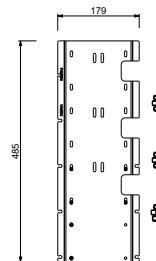

**EXAMPLE OF COMBINATION - 1 OUTLET**

**EXAMPLE OF COMBINATION - 2 OUTLETS**

91 00 W269

**W270**

**OPTIONAL - Easy Fix System**

- plate and connections:
- for an easy both horizontal and vertical installation of the thermostatic mixers:
  - to install art- H500A / H590A - **3 outlets**