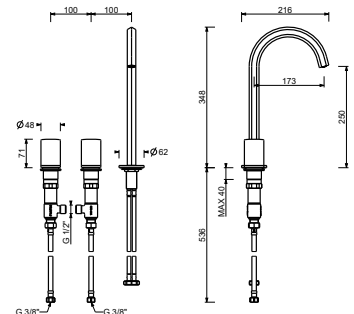

S704SW
lead ϕ free

3-hole washbasin mixer

- spout projection 17,5 cm
- without handles
- flow restrictor 5 l/min at 3 bar
- 90° ceramic cartridge
- flexible supply lines
- WITHOUT WASTE

NOTE: handles to be ordered separately, pls. refer to the "Handles" section

Chrome	29 02 S704SW
Polished Nickel PVD	29 95 S704SW
Matt Gun Metal PVD	29 P5 S704SW
Matt British Gold PVD	29 P6 S704SW
Matt Copper PVD	29 P9 S704SW
Golden Look PVD	29 S9 S704SW

S704S
lead ϕ free

3-hole washbasin mixer

- spout projection 17,5 cm
- without handles
- flow restrictor 5 l/min at 3 bar
- 90° ceramic cartridge
- flexible supply lines
- WITH pop-up WASTE

NOTE: handles to be ordered separately, pls. refer to the "Handles" section

Chrome	29 02 S704S
Polished Nickel PVD	29 95 S704S
Matt Gun Metal PVD	29 P5 S704S
Matt British Gold PVD	29 P6 S704S
Matt Copper PVD	29 P9 S704S
Golden Look PVD	29 S9 S704S

S705SW
lead ϕ free

3-hole high washbasin mixer

- spout projection 17,5 cm
- without handles
- flow restrictor 5 l/min at 3 bar
- 90° ceramic cartridge
- flexible supply lines
- WITHOUT WASTE

NOTE: handles to be ordered separately, pls. refer to the "Handles" section

Chrome	29 02 S705SW
Polished Nickel PVD	29 95 S705SW
Matt Gun Metal PVD	29 P5 S705SW
Matt British Gold PVD	29 P6 S705SW
Matt Copper PVD	29 P9 S705SW
Golden Look PVD	29 S9 S705SW