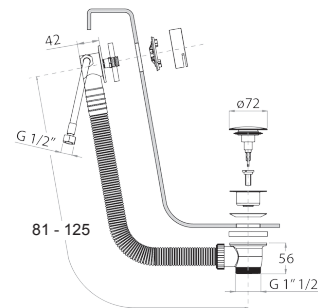

Z332

Kit for adapting Venezia By Venini handles to Venezia products

- for articles: N404SW - N404S - N504SW - N504S - N405SW - N409SW - N409S - N509SW - N509S

29 00 Z332

Z333

Kit for adapting Venezia By Venini handles to Venezia products

- for articles: N013SB - N113SB - N458SWB+R011A - N411SB+R011A - N511SB+R011A

Chrome	29 02 Z333
Polished Nickel PVD	29 95 Z333
Matt Gun Metal PVD	29 P5 Z333
Matt British Gold PVD	29 P6 Z333
Matt Copper PVD	29 P9 Z333
Golden Look PVD	29 S9 Z333