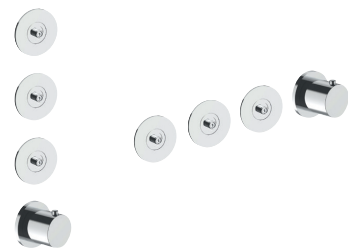

EXAMPLE OF COMBINATION - 3 OUTLETS