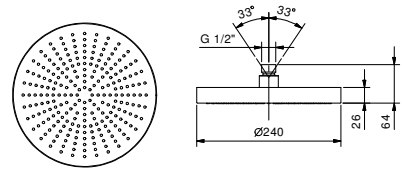

8083

Rain showerhead

- Ø 24 cm
- base material: stainless steel
- flow restrictor 12 l/min at 3 bar
- anti-lime scale system
- 1/2" inlet
- check valve

NOTE: conditions necessary for the correct functioning: Min. Flow Rate: 10 l/min