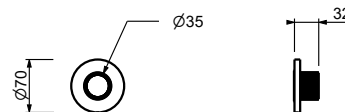

Stop valve

- ON/OFF button with flow rate adjustment **Screen-printing on showerhead**
- soundproof
- for horizontal and vertical installation
- 1/2" inlets

H790B

External piece

Chrome	87 02 H790B
Polished Nickel PVD	87 95 H790B
Matt Gun Metal PVD	87 P5 H790B
Matt British Gold PVD	87 P6 H790B
Matt Copper PVD	87 P9 H790B
Golden Look PVD	87 S9 H790B