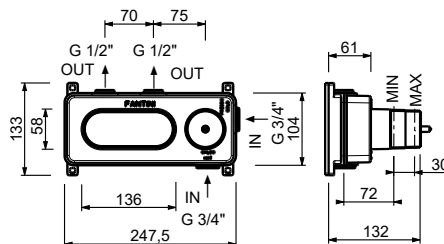

H572A

Built-in piece

44 00 H572A