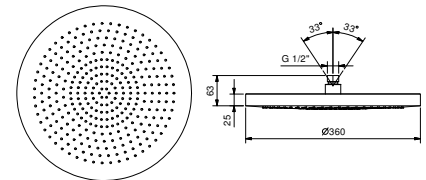

8084

Rain showerhead

- Ø 36 cm
- base material: stainless steel
- anti-lime scale system
- 1/2" inlet
- check valve

NOTE: conditions necessary for the correct functioning:
Minimum Flow Rate: 15 l/m