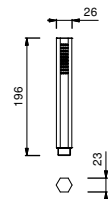

9849

Handshower

- VENEZIA
- flow restrictor 9 l/min
- anti-lime scale system
- check valve

Chrome	90 02 9849
Polished Nickel PVD	90 95 9849
Matt Gun Metal PVD	90 P5 9849
Matt British Gold PVD	90 P6 9849
Matt Copper PVD	90 P9 9849
Golden Look PVD	90 S9 9849