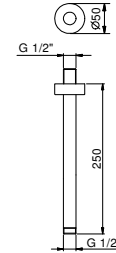

9236

Shower arm

- 25 cm long
- round backplate
- ceiling-mount
- 1/2" inlet

Chrome	86 02 9236
Polished Nickel PVD	86 95 9236
Matt Gun Metal PVD	86 P5 9236
Matt British Gold PVD	86 P6 9236
Matt Copper PVD	86 P9 9236
Golden Look PVD	86 S9 9236

OPTIONAL: Built-in part for plasterboard

W046	91 00 W046