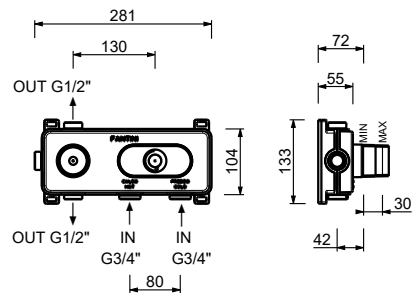

D372A

Built-in piece

19 00 D372A