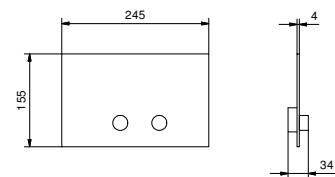

8402

Flush actuator plate GEBERIT

- base material: stainless steel
- projecting push-button controls
- with round controls
- without visible fixing system

N.B. complete finishing list in the section miscellaneous articles at the end of the pricelist
N.B. compatible ONLY WITH Geberit Sigma 8/Sigma 12

Brilliant Stainless Steel	91 38 8402
Polished Nickel PVD	91 95 8402
Matt Gun Metal PVD	91 P5 8402
Matt British Gold PVD	91 P6 8402
Matt Copper PVD	91 P9 8402
Golden Look PVD	91 S9 8402

8403

Flush actuator plate GEBERIT

- base material: stainless steel
- flush fit controls
- with square controls
- without visible fixing system

N.B. complete finishing list in the section miscellaneous articles at the end of the pricelist
N.B. compatible ONLY WITH Geberit Sigma 8/Sigma 12

Brilliant Stainless Steel	91 38 8403
Polished Nickel PVD	91 95 8403
Matt Gun Metal PVD	91 P5 8403
Matt British Gold PVD	91 P6 8403
Matt Copper PVD	91 P9 8403
Golden Look PVD	91 S9 8403

W216

Flush actuator plate TECE

- base material: stainless steel
- projecting push-button controls
- with round controls
- minimum depth: see installation instructions
- without visible fixing system

N.B. complete finishing list in the section miscellaneous articles at the end of the pricelist
N.B. compatible ONLY WITH Tecebox Octa II

Brilliant Stainless Steel	91 38 W216
Polished Nickel PVD	91 95 W216
Matt Gun Metal PVD	91 P5 W216
Matt British Gold PVD	91 P6 W216
Matt Copper PVD	91 P9 W216
Golden Look PVD	91 S9 W216

W001

Bathtub drain

- WITH WASTE

N.B. complete finishing list in the section miscellaneous articles at the end of the pricelist

Chrome	91 02 W001
Polished Nickel PVD	91 95 W001
Matt Gun Metal PVD	91 P5 W001
Matt British Gold PVD	91 P6 W001
Matt Copper PVD	91 P9 W001
Golden Look PVD	91 S9 W001