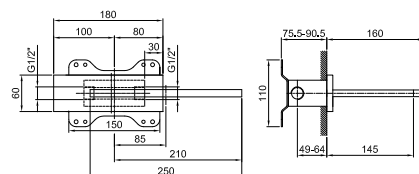

Built-in bathtub spout

- spout projection 14,5 cm
- right-hand version
- waterfall
- 1/2" inlet

5041B

External piece

Chrome	31 02 5041B
Polished Nickel PVD	31 95 5041B
Matt Gun Metal PVD	31 P5 5041B
Matt British Gold PVD	31 P6 5041B
Matt Copper PVD	31 P9 5041B
Golden Look PVD	31 S9 5041B

5041A

Built-in piece

31 00 5041A