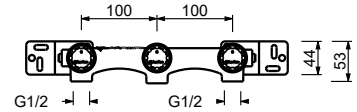

lead free

Wall-mount washbasin mixer

- spout projection 20 cm
- without handles
- flow restrictor 5 l/min at 3 bar
- 90° ceramic cartridge
- 1/2" inlets
- WITHOUT WASTE

NOTE: handles to be ordered separately, pls. refer to the "Handles" section

S713SB

External piece

Chrome	29 02 S713SB
Polished Nickel PVD	29 95 S713SB
Matt Gun Metal PVD	29 P5 S713SB
Matt British Gold PVD	29 P6 S713SB
Matt Copper PVD	29 P9 S713SB
Golden Look PVD	29 S9 S713SB

R010A

Built-in piece

44 00 R010A