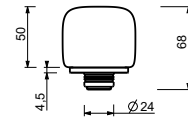

F948CQ

VENEZIA by Venini handle in Murano glass - BLACK FILIGREE

- brass handle holder
- for articles: S704SW - S704S - S705SW - S713SB - S709SW - S709S - S711SB - S765S - S767S - S991SB - S719SB - S717SB

Chrome	29 02 F948CQ
Polished Nickel PVD	29 95 F948CQ
Matt Gun Metal PVD	29 P5 F948CQ
Matt British Gold PVD	29 P6 F948CQ
Matt Copper PVD	29 P9 F948CQ
Golden Look PVD	29 S9 F948CQ