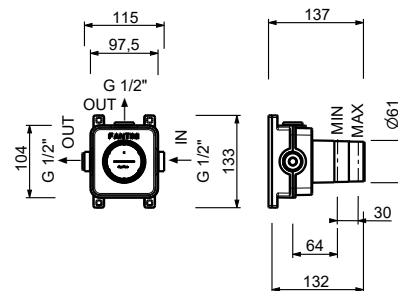

H590A

Built-in piece

44 00 H590A