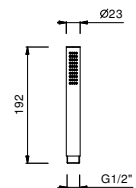

8783

Handshower

- FIT
- base material: brass
- flow restrictor 9 l/min
- anti-lime scale system
- check valve

Chrome	90 02 8783
Polished Nickel PVD	90 95 8783
Matt Gun Metal PVD	90 P5 8783
Matt British Gold PVD	90 P6 8783
Matt Copper PVD	90 P9 8783
Golden Look PVD	90 S9 8783