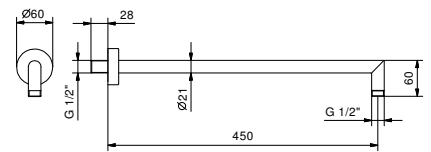

OPTIONAL: Built-in part for plasterboard

W046 91 00 W046

8121

Shower arm

- 10 cm long
- round backplate
- ceiling-mount
- 1/2" inlet

Chrome	86 02 8121
Polished Nickel PVD	86 95 8121
Matt Gun Metal PVD	86 P5 8121
Matt British Gold PVD	86 P6 8121
Matt Copper PVD	86 P9 8121
Golden Look PVD	86 S9 8121

OPTIONAL: Built-in part for plasterboard

W046 91 00 W046