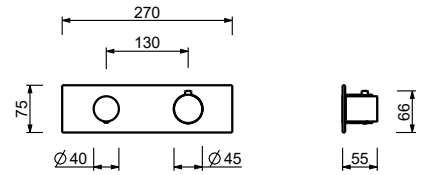

3/4" built-in thermostatic shower mixer

- handles
- **3-way** shut-off diverter with turning knob
- for horizontal installation only
- 3/4" inlets

G573B

External piece

Chrome	87 02 G573B
Polished Nickel PVD	87 95 G573B
Matt Gun Metal PVD	87 P5 G573B
Matt British Gold PVD	87 P6 G573B
Matt Copper PVD	87 P9 G573B
Golden Look PVD	87 S9 G573B