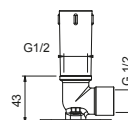

OPTIONAL: Built-in part for plasterboard

W046 91 00 W046