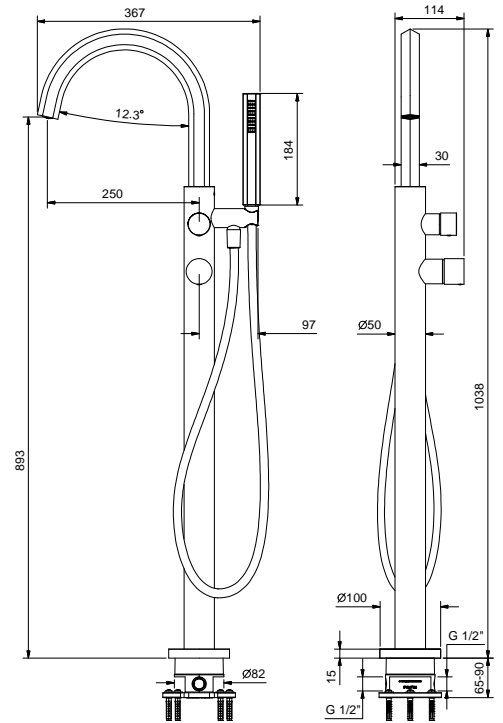

Floor-mount bathtub mixer

- spout projection 25 cm
- handle
- open/close handle with flow and temperature control
- VENEZIA handshower
- handshower holder
- 150 cm PVC flexible
- 1/2" inlets
- on foot

N080B

R080A

External piece

Chrome	29 02 N080B
Polished Nickel PVD	29 95 N080B
Matt Gun Metal PVD	29 P5 N080B
Matt British Gold PVD	29 P6 N080B
Matt Copper PVD	29 P9 N080B
Golden Look PVD	29 S9 N080B

Built-in piece

44 00 R080A