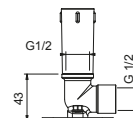

OPTIONAL: Built-in part for plasterboard

W046 91 00 W046