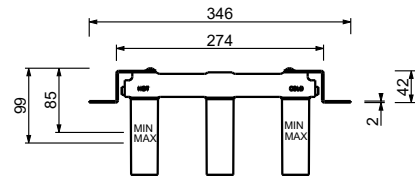

**R010A**

**Built-in piece**

44 00 R010A

**S709SW**

**3-hole bidet mixer**

- spout projection 12 cm
- without handles
- flow restrictor 5 l/min at 3 bar
- 90° ceramic cartridge
- articulated aerator
- flexible supply lines
- WITHOUT WASTE