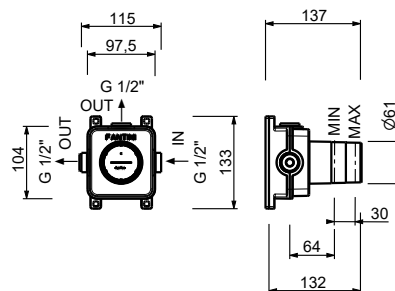

Stop valve

- ON/OFF button with flow rate adjustment **AUX**

Screen-printing

- soundproof
- for horizontal and vertical installation
- 1/2" inlets

H792B

External piece

Chrome	87 02 H792B
Polished Nickel PVD	87 95 H792B
Matt Gun Metal PVD	87 P5 H792B
Matt British Gold PVD	87 P6 H792B
Matt Copper PVD	87 P9 H792B
Golden Look PVD	87 S9 H792B

H590A

Built-in piece

44 00 H590A