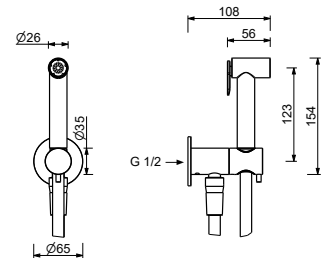

W291

Hydrobrush

- for WC cleaning
- water plug with showerholder
- stop valve
- round backplate
- 120 cm brass flexible hose

N.B. complete finishing list in the section miscellaneous articles at the end of the pricelist

Chrome	91 02 W291
Polished Nickel PVD	91 95 W291
Matt Gun Metal PVD	91 P5 W291
Matt British Gold PVD	91 P6 W291
Matt Copper PVD	91 P9 W291
Golden Look PVD	91 S9 W291