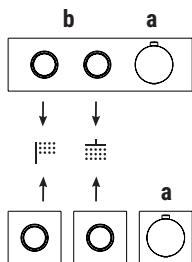

Mixers - ON/OFF buttons

3/4" shower thermostatic mixers with ON/OFF buttons and flow regulation are available with "single" plate, where thermostatic and buttons are integrated (art. H572B+H572A), or with thermostatic mixer and shut-off valves (with rosettes) orderable separately (art. H500B+H500A or art. H590B/H591B/H592B+H590A).

EXAMPLE:

art. H572B+H572A or art. H500B+H500A / H590B+H590A / H591B+H590A

a) temperature control.

b) control for: - ON/OFF function by pressing the button
- flow adjustment function by rotating the ring