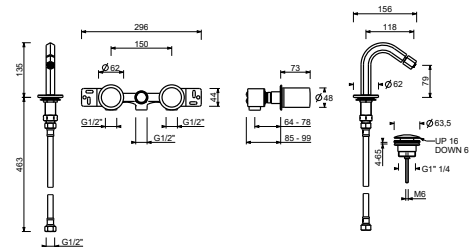

R011A

Built-in piece

44 00 R011A