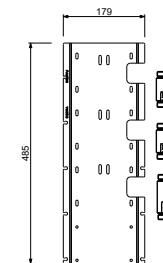

**EXAMPLE OF COMBINATION - 1 OUTLET**

**EXAMPLE OF COMBINATION - 2 OUTLETS**

91 00 W275

**W276**

**OPTIONAL - Easy Fix System**

- plate and connections:
- for an easy both horizontal and vertical installation of the thermostatic mixers:
  - to install art- H500A / D491A - **3 outlets**