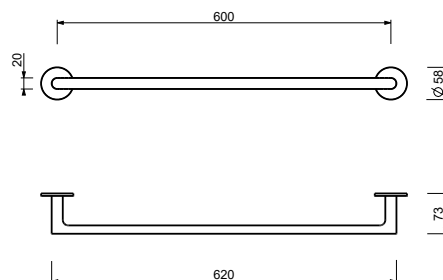

H807

Toallero

• 60 cm

Cromo	93 02 H807
Negro Opaco	93 13 H807
Polished Nickel PVD	93 95 H807
Matt Gun Metal PVD	93 P5 H807
Matt British Gold PVD	93 P6 H807
Matt Copper PVD	93 P9 H807
Deep Black PVD	93 S1 H807
Mokka PVD	93 S5 H807
Brushed Steel Look PVD	93 92 H807
Pure Brass PVD	93 Q7 H807
Raw Metal PVD	93 Q8 H807