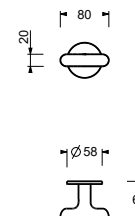

H808

Colgador

Cromo	93 02 H808
Negro Opaco	93 13 H808
Polished Nickel PVD	93 95 H808
Matt Gun Metal PVD	93 P5 H808
Matt British Gold PVD	93 P6 H808
Matt Copper PVD	93 P9 H808
Deep Black PVD	93 S1 H808
Mokka PVD	93 S5 H808
Brushed Steel Look PVD	93 92 H808
Pure Brass PVD	93 Q7 H808
Raw Metal PVD	93 Q8 H808