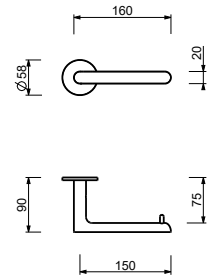

H845

Portarrollos

• Para instalación horizontal y vertical

Cromo	93 02 H845
Negro Opaco	93 13 H845
Polished Nickel PVD	93 95 H845
Matt Gun Metal PVD	93 P5 H845
Matt British Gold PVD	93 P6 H845
Matt Copper PVD	93 P9 H845
Deep Black PVD	93 S1 H845
Mokka PVD	93 S5 H845
Brushed Steel Look PVD	93 92 H845
Pure Brass PVD	93 Q7 H845
Raw Metal PVD	93 Q8 H845