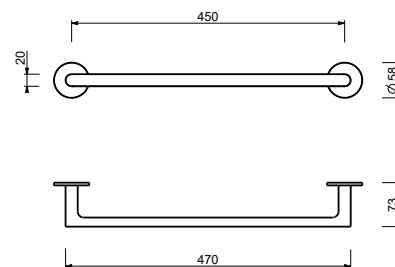

H811

Toallero

• 45 cm

Cromo	93 02 H811
Negro Opaco	93 13 H811
Polished Nickel PVD	93 95 H811
Matt Gun Metal PVD	93 P5 H811
Matt British Gold PVD	93 P6 H811
Matt Copper PVD	93 P9 H811
Deep Black PVD	93 S1 H811
Mokka PVD	93 S5 H811
Brushed Steel Look PVD	93 92 H811
Pure Brass PVD	93 Q7 H811
Raw Metal PVD	93 Q8 H811