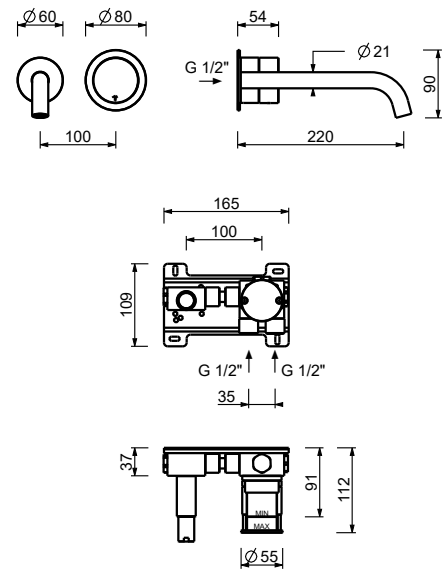

Built-in piece

40 00 D711A