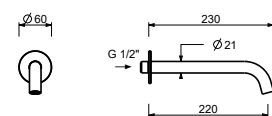

**D810A**

**Built-in piece**

40 00 D810A

WASHBASIN : spouts

**Z238**

**Wall-mount washbasin spout**

- spout projection 22 cm
- flow restrictor 4,5 l/min at 3 bar
- 1/2" inlet

Matt Gun Metal PVD 40 P5 Z238  
**Brushed Stainless Steel 40 93 Z238**