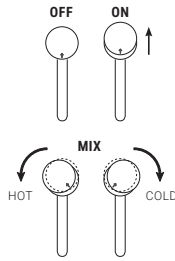

## Technical information

**AC/ECLIPSE is supplied as standard WITH HANDLE.**

All washbasin and bidet mixers are fitted with 5 l/min **flow restrictors**.

- TRADITIONAL CARTRIDGE MIXERS

The **water flow** can be adjusted by moving the handle backwards and forwards.