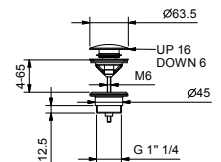

Waste

- 1" 1/4
- pushing plug
- for washbasin without overflow
- for washbasin with overflow
- universal

N.B. complete finishing list in the section miscellaneous articles at the end of the pricelist

Matt Gun Metal PVD   91 P5 8434
Brushed Stainless Steel   **91 93 8434**