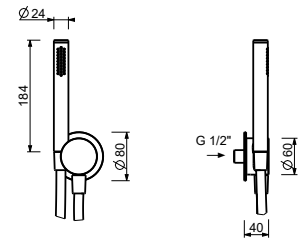

- 25 cm long
- round backplate
- ceiling-mount
- 1/2" inlet

Matt Gun Metal PVD 81 P5 8058  
**Brushed Stainless Steel 81 93 8058**

**OPTIONAL: Built-in part for plasterboard**

**W046** 91 00 W046

8138

**Shower set**

- water plug with showerholder
- 150 cm PVC flexible
- 1/2" inlet

Matt Gun Metal PVD 40 P5 8138  
**Brushed Stainless Steel 40 93 8138**