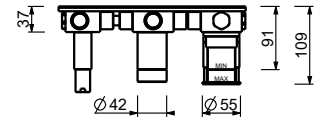

1/2" built-in thermostatic shower mixer

- handles
- **3-way** shut-off diverter with turning knob
- for horizontal installation only
- 1/2" inlets

L773B

External piece

Matt Gun Metal PVD 40 P5 L773B
Brushed Stainless Steel 40 93 L773B

D973A