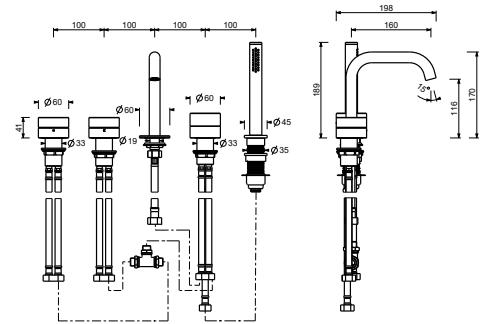

**Deck-mount bathtub mixer**

*\_spout projection 16 cm  
\_1/2" inlets*

**L665**  
2 outlets

**Deck-mount bathtub mixer**

*\_1/2" inlets*

**L667**  
2 outlets

TRADITIONAL CARTRIDGE

**Built-in bathtub mixer**

*\_spout projection 22 cm  
\_1/2" inlets*

**L521B+D721A**  
2 outlets

**Floor-mount bathtub mixer**

*\_spout projection 24,5 cm  
\_1/2" inlets*

**L580B+D736A**  
2 outlets

**L665**

**Deck-mount bathtub mixer**

- spout projection 16 cm
- handles
- 5-hole
- **2-way** diverter with turning knob
- 150 cm flexible
- 90° ceramic cartridge
- 1/2" inlets
- flexible supply lines

Matt Gun Metal PVD  
**Brushed Stainless Steel**      40 P5 L665  
 40 93 L665