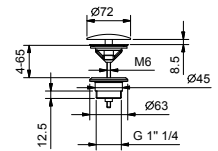

8435

Waste

- 1" 1/4
- for washbasin without overflow
- for washbasin with overflow
- unrestricted outlet
- universal

N.B. complete finishing list in the section miscellaneous articles at the end of the pricelist

Matt Gun Metal PVD 91 P5 8435
Brushed Stainless Steel 91 93 8435

9234