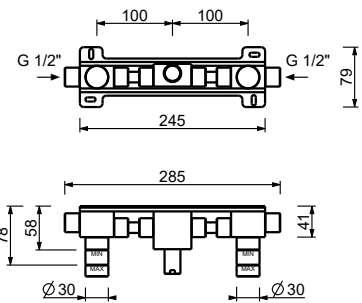

**Wall-mount washbasin mixer**

- spout projection 22 cm
- handles
- flow restrictor 4,5 l/min at 3 bar
- 90° ceramic cartridge
- 1/2" inlets
- WITHOUT WASTE

**L613B**

**External piece**

Matt Gun Metal PVD 40 P5 L613B  
**Brushed Stainless Steel 40 93 L613B**

**D810A**

**Built-in piece**

40 00 D810A

WASHBASIN : spouts

**Z238**

**Wall-mount washbasin spout**

- spout projection 22 cm
- flow restrictor 4,5 l/min at 3 bar
- 1/2" inlet

Matt Gun Metal PVD 40 P5 Z238  
**Brushed Stainless Steel 40 93 Z238**