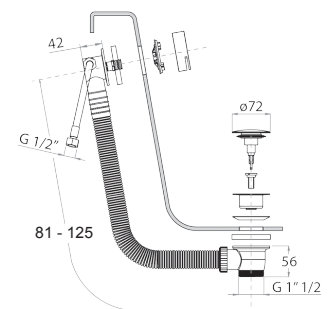

Matt Gun Metal PVD                      91 P5 W001  
**Brushed Stainless Steel**                **91 93 W001**

**W002**

**Bathtub drain**

- with handle
- overflow set with filling function
- WITH WASTE

**N.B. complete finishing list in the section miscellaneous articles at the end of the pricelist**