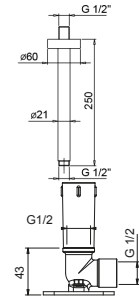

- 25 cm long
- round backplate
- ceiling-mount
- 1/2" inlet

Matt Gun Metal PVD 81 P5 8058  
**Brushed Stainless Steel 81 93 8058**

**OPTIONAL: Built-in part for plasterboard**

**W046** 91 00 W046

8138

**Shower set**