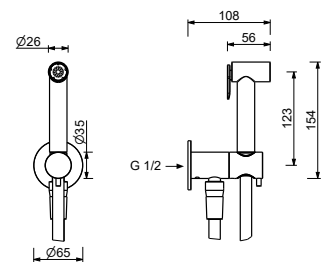

**W291**

**Hydrobrush**

- for WC cleaning
- water plug with showerholder
- stop valve
- round backplate
- 120 cm brass flexible hose

**N.B. complete finishing list in the section miscellaneous articles at the end of the pricelist**