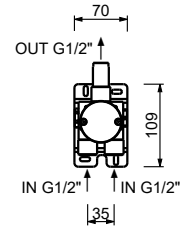

Built-in piece

40 00 D763A

Built-in shower mixer

- handles
- **2-way** diverter with turning knob
- 1/2" inlets
- soundproof

L585B