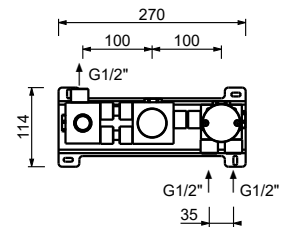

External piece

Matt Gun Metal PVD 40 P5 L585B
Brushed Stainless Steel 40 93 L585B

D785A

Built-in piece

40 00 D785A