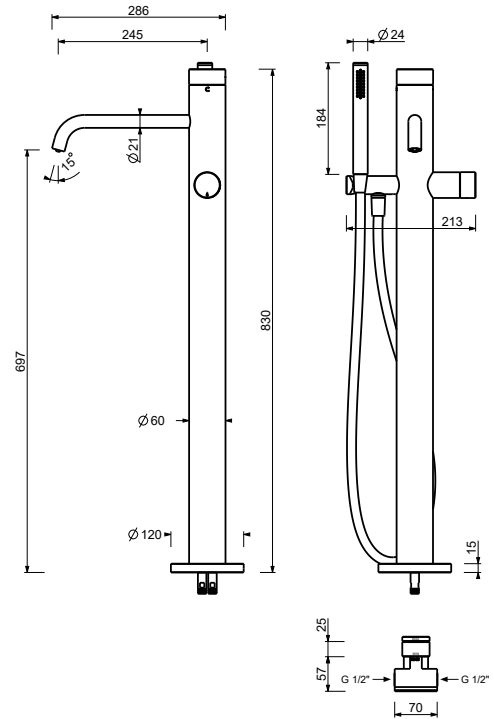

- spout projection 16 cm
- handles
- 5-hole
- **2-way** diverter with turning knob
- 150 cm flexible
- 90° ceramic cartridge
- 1/2" inlets
- flexible supply lines

Matt Gun Metal PVD  
**Brushed Stainless Steel**      40 P5 L665  
 40 93 L665

**Built-in bathtub mixer**

- spout projection 22 cm
- handles
- **2-way** diverter with turning knob
- water plug with showerholder
- 150 cm PVC flexible
- 1/2" inlets

**L521B**

**External piece**

Matt Gun Metal PVD      40 P5 L521B  
**Brushed Stainless Steel**      40 93 L521B

**D721A**

**Built-in piece**

40 00 D721A

**Floor-mount bathtub mixer**

- spout projection 24,5 cm
- handle
- open/close handle with flow and temperature control
- handshower holder
- 150 cm PVC flexible
- 1/2" inlets
- on foot

**L580B**

**External piece**

Matt Gun Metal PVD      40 P5 L580B  
 Brushed Stainless Steel    40 93 L580B

**D736A**

**Built-in piece**

40 00 D736A

**Floor-mount bathtub spout**

- 1/2" inlets
- spout projection 22,5 cm