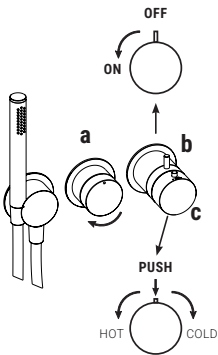

### BASINS HOLE SIZE:

- For single-hole washbasin and bidet mixers.

- 2-hole washbasin mixer.  
art. L807W

- 3-hole washbasin mixer.  
art. L607W

**The built-in 3/4" thermostatic shower mixer is available:**

- art. L772B+D972A - 2 outlets

- art. L773B+D973A - 3 outlets

EXAMPLE:

**art. L773B+D973A**

**a) rotating diverter** - Starting from the middle position, turning to the right, the 1st outlet activates, and consecutively the 2nd and 3rd outlet.

**b) control for opening/closing and flow regulation.**

**c) temperature control.**