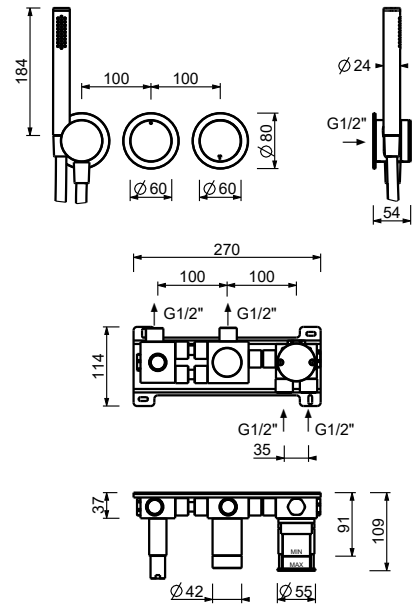

**L587B**

**External piece**

Matt Gun Metal PVD 40 P5 L587B  
**Brushed Stainless Steel 40 93 L587B**

**D787A**

**Built-in piece**

40 00 D787A

**1/2" built-in thermostatic shower mixer**

- handles
- **2-way** shut-off diverter with turning knob
- for horizontal installation only
- 1/2" inlets