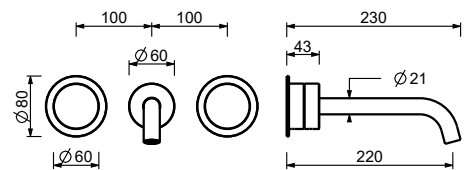

- spout projection 16 cm
- handles
- flow restrictor 4,5 l/min at 3 bar
- 90° ceramic cartridge
- flexible supply lines
- WITHOUT WASTE

Matt Gun Metal PVD 40 P5 L607W  
**Brushed Stainless Steel 40 93 L607W**

**Wall-mount washbasin mixer**

- spout projection 22 cm
- handles
- flow restrictor 4,5 l/min at 3 bar
- 90° ceramic cartridge
- 1/2" inlets
- WITHOUT WASTE

**L613B**

**External piece**

Matt Gun Metal PVD 40 P5 L613B  
**Brushed Stainless Steel 40 93 L613B**