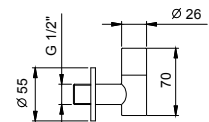

8435

Waste

- 1" 1/4
- for washbasin without overflow
- for washbasin with overflow
- unrestricted outlet
- universal

N.B. complete finishing list in the section miscellaneous articles at the end of the pricelist

Matt Gun Metal PVD 91 P5 8435
Brushed Stainless Steel 91 93 8435

9234

Bottle trap

- 1" 1/4
- for washbasin

N.B. complete finishing list in the section miscellaneous articles at the end of the pricelist

Matt Gun Metal PVD 91 P5 9234
Brushed Stainless Steel 91 93 9234

8364

Pair of filters

- with shutoff
- fully inspectable filter
- 1/2" inlet

N.B. complete finishing list in the section miscellaneous articles at the end of the pricelist

Matt Gun Metal PVD 91 P5 8364
Brushed Stainless Steel 91 93 8364

8402

Flush actuator plate GEBERIT

- base material: stainless steel
- projecting push-button controls
- with round controls
- without visible fixing system

N.B. complete finishing list in the section miscellaneous articles at the end of the pricelist
N.B. compatible ONLY WITH Geberit Sigma 8/Sigma 12

Matt Gun Metal PVD 91 P5 8402
Brushed Stainless Steel 91 93 8402