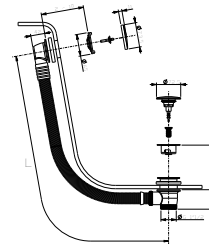

Matt Gun Metal PVD   91 P5 W001
Brushed Stainless Steel   **91 93 W001**