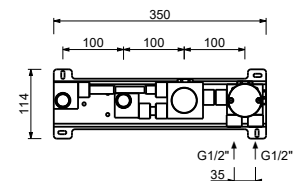

D721A

Built-in piece

40 00 D721A