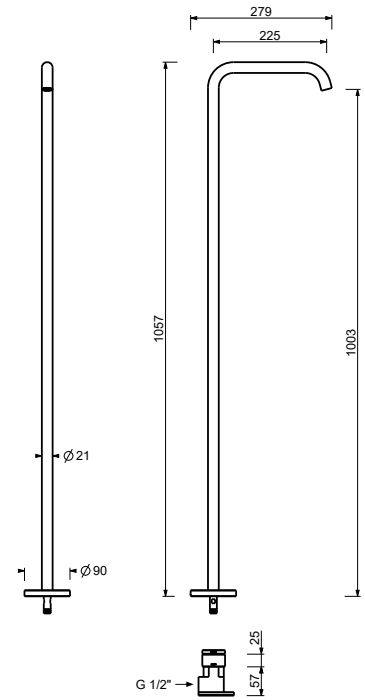

Built-in piece

40 00 Z240A

L508WF

Single-hole bidet mixer

- spout projection 13 cm
- handle
- flow restrictor 4,5 l/min at 3 bar
- articulated aerator
- flexible supply lines
- WITHOUT WASTE

Matt Gun Metal PVD 40 P5 L508WF
Brushed Stainless Steel 40 93 L508WF