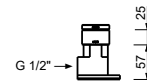

Built-in piece

40 00 Z240A