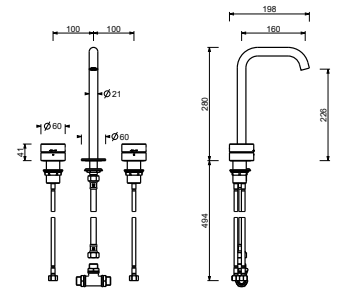

**L536B**

**D736A**

**External piece**

Matt Gun Metal PVD 40 P5 L536B  
 Brushed Stainless Steel 40 93 L536B

**Built-in piece**

40 00 D736A

**Wall-mount washbasin mixer**

- spout projection 22 cm
- handle
- flow restrictor 4,5 l/min at 3 bar
- 1/2" inlets
- WITHOUT WASTE

- spout projection 16 cm
- handles
- flow restrictor 4,5 l/min at 3 bar
- 90° ceramic cartridge
- flexible supply lines
- WITHOUT WASTE

Matt Gun Metal PVD 40 P5 L607W  
**Brushed Stainless Steel 40 93 L607W**

**Wall-mount washbasin mixer**

- spout projection 22 cm
- handles
- flow restrictor 4,5 l/min at 3 bar
- 90° ceramic cartridge
- 1/2" inlets
- WITHOUT WASTE

**L613B**

**External piece**

Matt Gun Metal PVD 40 P5 L613B  
**Brushed Stainless Steel 40 93 L613B**