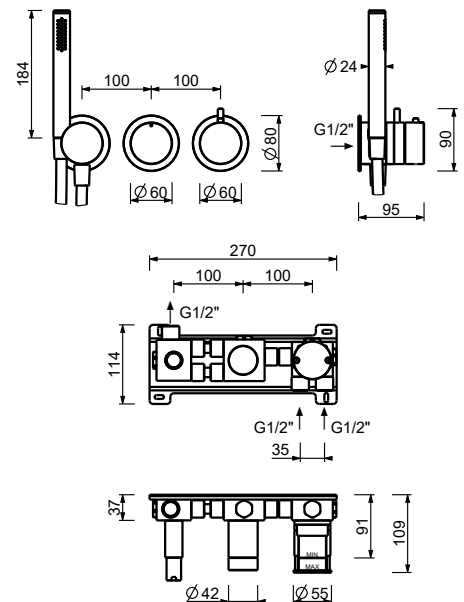

**L772B**

**External piece**

Matt Gun Metal PVD 40 P5 L772B  
**Brushed Stainless Steel 40 93 L772B**

**D972A**

**Built-in piece**

40 00 D972A

**1/2" built-in thermostatic shower mixer**

- handles
- **3-way** shut-off diverter with turning knob
- for horizontal installation only
- 1/2" inlets