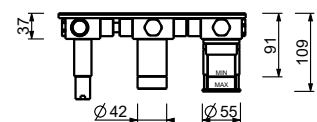

External piece

Matt Gun Metal PVD 40 P5 L585B
Brushed Stainless Steel 40 93 L585B

D785A

Built-in piece

40 00 D785A