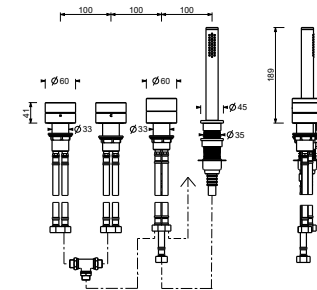

L667

Deck-mount bathtub mixer

- handles
- without spout
- 4-hole
- **2-way** diverter with turning knob
- 150 cm flexible
- 90° ceramic cartridge
- 1/2" inlets
- flexible supply lines