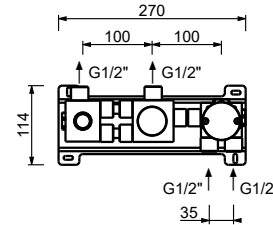

1/2" built-in thermostatic shower mixer

- handles
- **3-way** shut-off diverter with turning knob
- for horizontal installation only
- 1/2" inlets

L773B

External piece

Matt Gun Metal PVD 40 P5 L773B
Brushed Stainless Steel 40 93 L773B

D973A

Built-in piece

40 00 D973A

1/2" built-in thermostatic shower mixer

- handle
- no. 1 1/2" outlet
- 1/2" inlets
- soundproof
- with shutoff

L700B