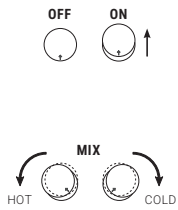

## Technical information

**AC/ECLIPSE is supplied as standard WITH HANDLE.**

All washbasin and bidet mixers are fitted with 5 l/min **flow restrictors**.

- TRADITIONAL CARTRIDGE MIXERS

The **water flow** can be adjusted by moving the handle backwards and forwards.