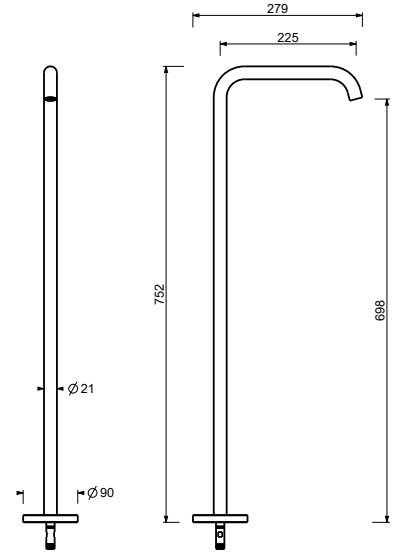

Floor-mount bathtub spout

- 1/2" inlets
- spout projection 22,5 cm

Z241B

External piece

Matt Gun Metal PVD   40 P5 Z241B
Brushed Stainless Steel   **40 93 Z241B**

Z240A

Built-in piece

40 00 Z240A

MISCELLANEOUS ARTICLES

8434

Waste

- 1" 1/4
- pushing plug
- for washbasin without overflow
- for washbasin with overflow
- universal

N.B. complete finishing list in the section miscellaneous articles at the end of the pricelist

Matt Gun Metal PVD   91 P5 8434
Brushed Stainless Steel   **91 93 8434**