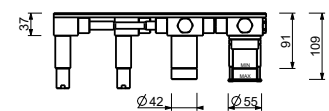

D721A

Built-in piece

40 00 D721A