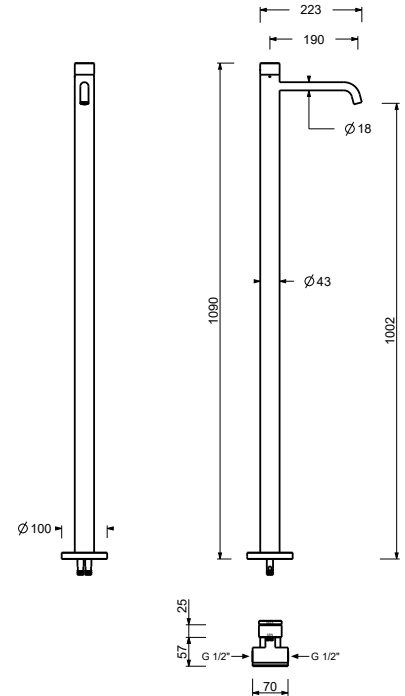

**L607W**  
WITHOUT WASTE

**Wall-mount washbasin mixer**  
\_spout projection 22 cm

**L613B+D810A**  
WITHOUT WASTE

**L504WF**

**Single-hole washbasin mixer**

- spout projection 13 cm
- handle
- flow restrictor 4,5 l/min at 3 bar
- flexible supply lines
- WITHOUT WASTE

Matt Gun Metal PVD      40 P5 L506WF  
**Brushed Stainless Steel**      **40 93 L506WF**

**L807W**

**2-hole washbasin mixer**

- spout projection 16 cm
- handle
- flow restrictor 4,5 l/min at 3 bar
- flexible supply lines
- WITHOUT WASTE

**L536B**

**D736A**

**External piece**

Matt Gun Metal PVD 40 P5 L536B  
 Brushed Stainless Steel 40 93 L536B

**Built-in piece**

40 00 D736A

**Wall-mount washbasin mixer**

- spout projection 22 cm
- handle
- flow restrictor 4,5 l/min at 3 bar
- 1/2" inlets
- WITHOUT WASTE

- spout projection 16 cm
- handles
- flow restrictor 4,5 l/min at 3 bar
- 90° ceramic cartridge
- flexible supply lines
- WITHOUT WASTE

Matt Gun Metal PVD 40 P5 L607W  
**Brushed Stainless Steel 40 93 L607W**