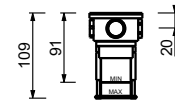

Built-in piece

40 00 D763A