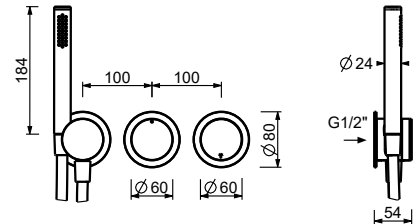

External piece

Matt Gun Metal PVD 40 P5 L585B
Brushed Stainless Steel 40 93 L585B

D785A

Built-in piece

40 00 D785A