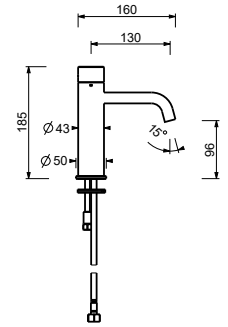

**L513B+D711A**  
WITHOUT WASTE

**Floor-mount washbasin mixer**  
\_spout projection 19 cm

**L536B+D736A**  
WITHOUT WASTE

**Wall-mount washbasin spout**  
\_spout projection 22 cm

**Z238**

**Floor-mount washbasin spout**  
\_spout projection 22,5 cm

**Z240B+Z240A**

**Single-hole bidet mixer**  
\_spout projection 13 cm

**L508WF**  
WITHOUT WASTE

**Washbasin spout**  
\_spout projection 16 cm

**Z239**

1/4 TURN CERAMIC DISC CARTRIDGE

**3-hole washbasin mixer**  
\_spout projection 16 cm

**L607W**  
WITHOUT WASTE

**Wall-mount washbasin mixer**  
\_spout projection 22 cm

**L613B+D810A**  
WITHOUT WASTE

**L504WF**

**Single-hole washbasin mixer**

- spout projection 13 cm
- handle
- flow restrictor 4,5 l/min at 3 bar
- flexible supply lines
- WITHOUT WASTE

Matt Gun Metal PVD      40 P5 L504WF  
**Brushed Stainless Steel**      **40 93 L504WF**

**L506WF**

**Single-hole high washbasin mixer**

- spout projection 19 cm
- handle
- flow restrictor 4,5 l/min at 3 bar
- flexible supply lines
- WITHOUT WASTE