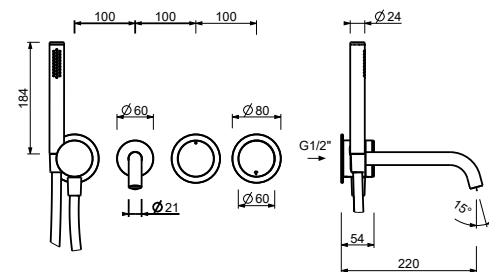

- spout projection 16 cm
- handles
- 5-hole
- **2-way** diverter with turning knob
- 150 cm flexible
- 90° ceramic cartridge
- 1/2" inlets
- flexible supply lines

Matt Gun Metal PVD  
**Brushed Stainless Steel**      40 P5 L665  
 40 93 L665

**L667**

**Deck-mount bathtub mixer**

- handles
- without spout
- 4-hole
- **2-way** diverter with turning knob
- 150 cm flexible
- 90° ceramic cartridge
- 1/2" inlets
- flexible supply lines

Matt Gun Metal PVD      40 P5 L667  
**Brushed Stainless Steel**      40 93 L667

**Built-in bathtub mixer**

- spout projection 22 cm
- handles
- **2-way** diverter with turning knob
- water plug with showerholder
- 150 cm PVC flexible
- 1/2" inlets

**L521B**

**External piece**

Matt Gun Metal PVD      40 P5 L521B  
**Brushed Stainless Steel**      40 93 L521B

**D721A**

**Built-in piece**

40 00 D721A

**Floor-mount bathtub mixer**

- spout projection 24,5 cm
- handle
- open/close handle with flow and temperature control
- handshower holder
- 150 cm PVC flexible
- 1/2" inlets
- on foot