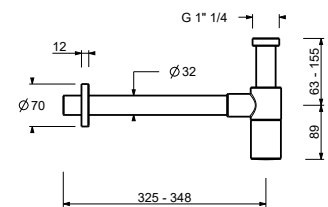

Bottle trap

- 1" 1/4
- for washbasin

N.B. complete finishing list in the section miscellaneous articles at the end of the pricelist