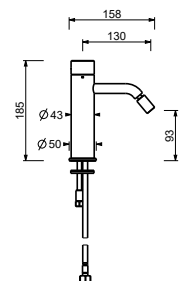

**Z239**

**Washbasin spout**

- spout projection 16 cm
- flow restrictor 4,5 l/min at 3 bar

Matt Gun Metal PVD 40 P5 Z239  
**Brushed Stainless Steel 40 93 Z239**

**Floor-mount washbasin spout**

- spout projection 22,5 cm
- flow restrictor 4,5 l/min at 3 bar

- spout projection 13 cm
- handle
- flow restrictor 4,5 l/min at 3 bar
- articulated aerator
- flexible supply lines
- WITHOUT WASTE

Matt Gun Metal PVD 40 P5 L508WF  
**Brushed Stainless Steel 40 93 L508WF**