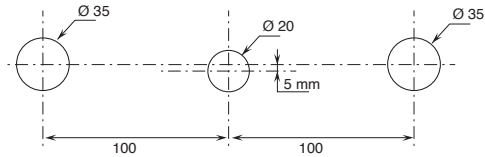

### BASINS HOLE SIZE:

- For single-hole washbasin and bidet mixers.

- 2-hole washbasin mixer.  
art. L807W

- 3-hole washbasin mixer.  
art. L607W

**The built-in 3/4" thermostatic shower mixer is available:**