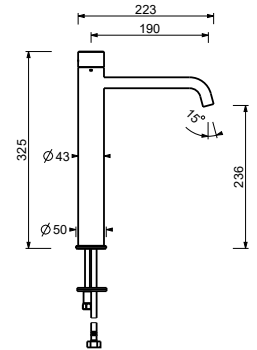

**L513B+D711A**  
WITHOUT WASTE

**Floor-mount washbasin mixer**  
\_spout projection 19 cm

**L536B+D736A**  
WITHOUT WASTE

**Wall-mount washbasin spout**  
\_spout projection 22 cm

**Z238**

**Floor-mount washbasin spout**  
\_spout projection 22,5 cm

**Z240B+Z240A**

**Single-hole bidet mixer**  
\_spout projection 13 cm

**L508WF**  
WITHOUT WASTE

**Washbasin spout**  
\_spout projection 16 cm

**Z239**

1/4 TURN CERAMIC DISC CARTRIDGE

**3-hole washbasin mixer**  
\_spout projection 16 cm

**L607W**  
WITHOUT WASTE

**Wall-mount washbasin mixer**  
\_spout projection 22 cm

**L613B+D810A**  
WITHOUT WASTE

**L504WF**

**Single-hole washbasin mixer**

- spout projection 13 cm
- handle
- flow restrictor 4,5 l/min at 3 bar
- flexible supply lines
- WITHOUT WASTE

Matt Gun Metal PVD      40 P5 L504WF  
**Brushed Stainless Steel**      **40 93 L504WF**

**L506WF**

**Single-hole high washbasin mixer**

- spout projection 19 cm
- handle
- flow restrictor 4,5 l/min at 3 bar
- flexible supply lines
- WITHOUT WASTE