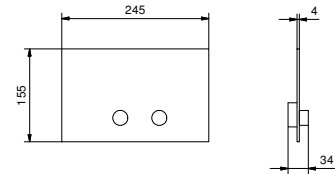

Matt Gun Metal PVD   91 P5 W216
Brushed Stainless Steel   **91 93 W216**

W291

Hydrobrush

- for WC cleaning
- water plug with showerholder
- stop valve
- round backplate
- 120 cm brass flexible hose

N.B. complete finishing list in the section miscellaneous articles at the end of the pricelist