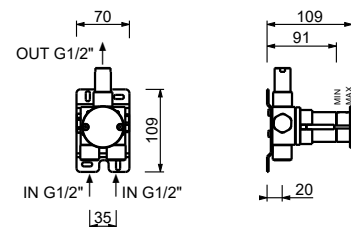

External piece

Matt Gun Metal PVD 40 P5 L700B
Brushed Stainless Steel 40 93 L700B

D900A

Built-in piece

40 00 D900A