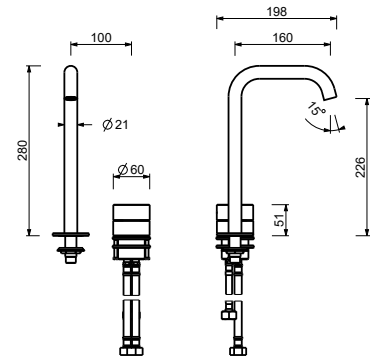

**Z240B+Z240A**

**Single-hole bidet mixer**  
\_spout projection 13 cm

**L508WF**  
WITHOUT WASTE

**Washbasin spout**  
\_spout projection 16 cm

**Z239**

1/4 TURN CERAMIC DISC CARTRIDGE

**3-hole washbasin mixer**  
\_spout projection 16 cm

**L607W**  
WITHOUT WASTE

**Wall-mount washbasin mixer**  
\_spout projection 22 cm

**L613B+D810A**  
WITHOUT WASTE

**L504WF**

**Single-hole washbasin mixer**

- spout projection 13 cm
- handle
- flow restrictor 4,5 l/min at 3 bar
- flexible supply lines
- WITHOUT WASTE

Matt Gun Metal PVD      40 P5 L504WF  
**Brushed Stainless Steel**      **40 93 L504WF**

**L506WF**

**Single-hole high washbasin mixer**

- spout projection 19 cm
- handle
- flow restrictor 4,5 l/min at 3 bar
- flexible supply lines
- WITHOUT WASTE

Matt Gun Metal PVD      40 P5 L506WF  
**Brushed Stainless Steel**      **40 93 L506WF**

**L807W**

**2-hole washbasin mixer**

- spout projection 16 cm
- handle
- flow restrictor 4,5 l/min at 3 bar
- flexible supply lines
- WITHOUT WASTE