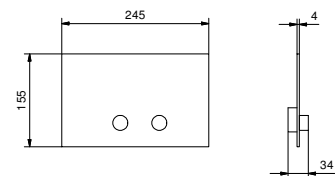

Matt Gun Metal PVD 91 P5 8402
Brushed Stainless Steel 91 93 8402