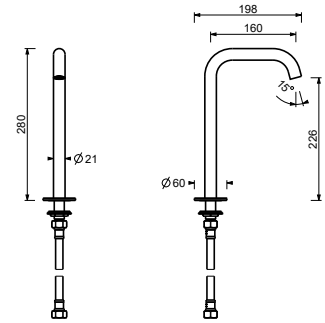

- spout projection 16 cm
- handles
- flow restrictor 4,5 l/min at 3 bar
- 90° ceramic cartridge
- flexible supply lines
- WITHOUT WASTE

Matt Gun Metal PVD 40 P5 L607W  
**Brushed Stainless Steel 40 93 L607W**

**Wall-mount washbasin mixer**

- spout projection 22 cm
- handles
- flow restrictor 4,5 l/min at 3 bar
- 90° ceramic cartridge
- 1/2" inlets
- WITHOUT WASTE

**L613B**

**External piece**

Matt Gun Metal PVD 40 P5 L613B  
**Brushed Stainless Steel 40 93 L613B**

**D810A**

**Built-in piece**

40 00 D810A

WASHBASIN : spouts

**Z238**

**Wall-mount washbasin spout**

- spout projection 22 cm
- flow restrictor 4,5 l/min at 3 bar
- 1/2" inlet

Matt Gun Metal PVD 40 P5 Z238  
**Brushed Stainless Steel 40 93 Z238**

**Z239**

**Washbasin spout**

- spout projection 16 cm
- flow restrictor 4,5 l/min at 3 bar

Matt Gun Metal PVD 40 P5 Z239  
**Brushed Stainless Steel 40 93 Z239**

**Floor-mount washbasin spout**

- spout projection 22,5 cm
- flow restrictor 4,5 l/min at 3 bar