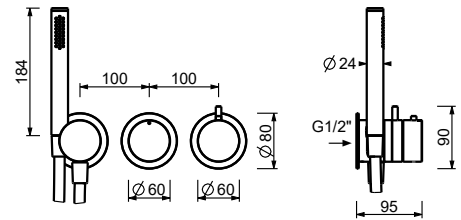

1/2" built-in thermostatic shower mixer

- handles
- **3-way** shut-off diverter with turning knob
- for horizontal installation only
- 1/2" inlets

L773B

External piece

Matt Gun Metal PVD 40 P5 L773B
Brushed Stainless Steel 40 93 L773B

D973A

Built-in piece

40 00 D973A

1/2" built-in thermostatic shower mixer

- handle
- no. 1 1/2" outlet
- 1/2" inlets
- soundproof
- with shutoff

L700B