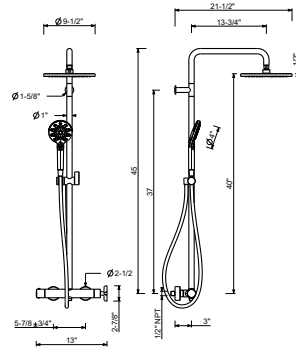

ICONA CLASSIC

ART. R429U

External thermostatic shower column

- 2-way diverter with turning knob
- Thermostatic mixer with safety override button at 100° F
- 1/2" inlets
- Adjustable handshower holder on slidebar
- 58" vinyl hose
- Triple function handshower
- FIT handshower supplied with the following finishes: P9, S1
- 9 1/2" round showerhead
- 8" showerhead supplied with the following finishes: P9, S1
- Showerhead restricted to 2.5 gpm
- Handshower restricted to 1.8 gpm